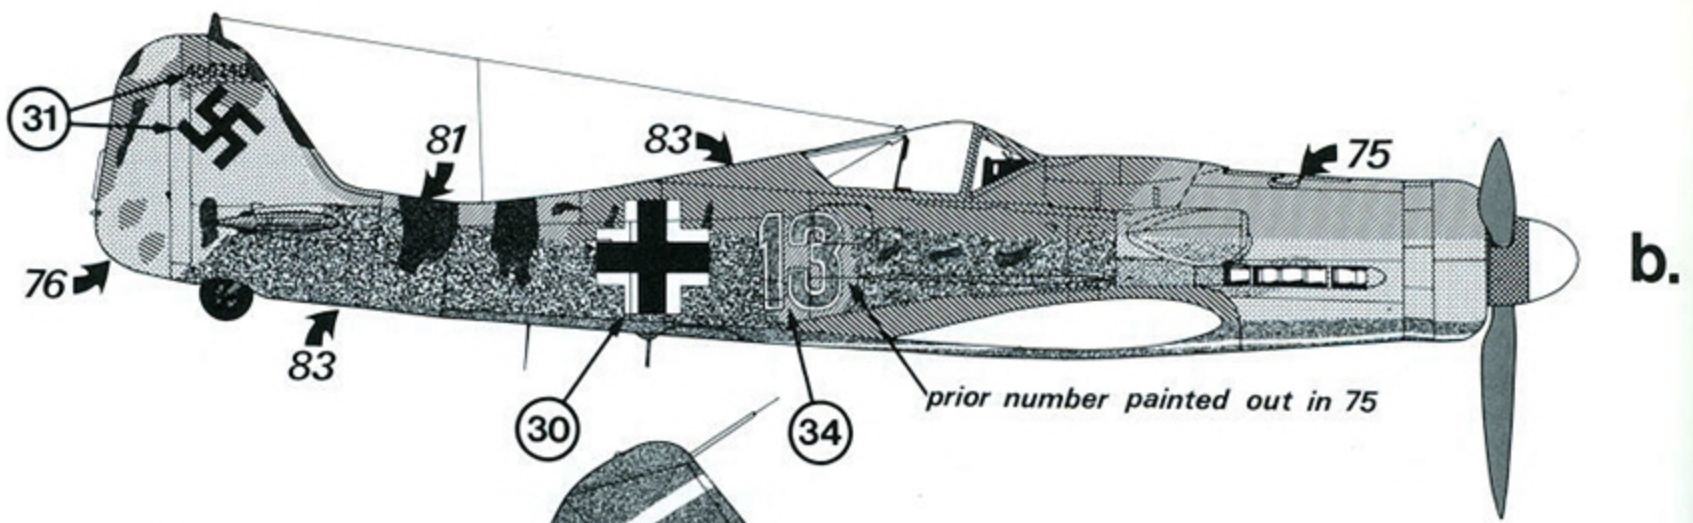

21 Weiss 21 White		70 Schwarzgrün 70 Black-green		76 Lichtblau 76 Light Blue
	22 Schwarz 22 Black		71 Dunkelgrün 71 Dark Green		83 Dunkelgrün 83 Dark Green
	23 Rot 23 Red		75 Grauviolett 75 Grey-violet		Decal Number