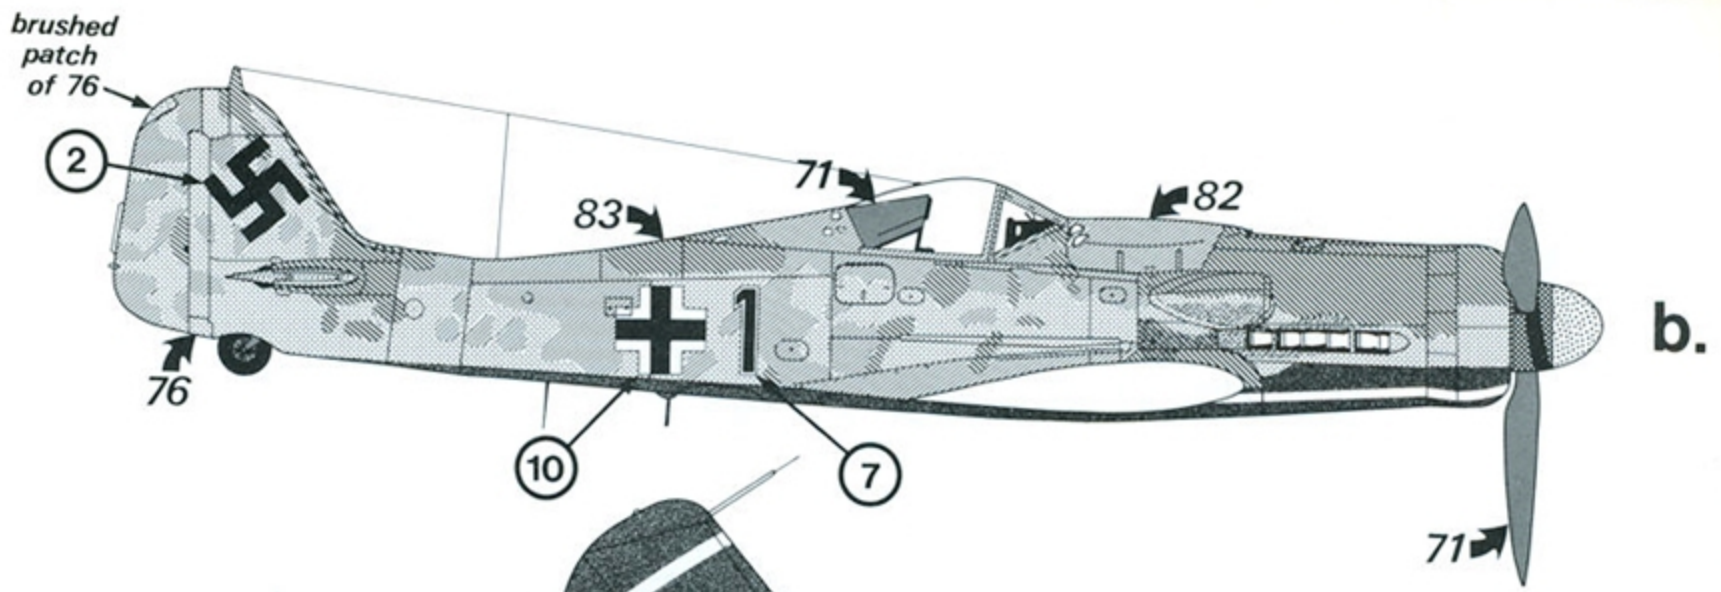

Rote 13
WNr. 400240
Papagei Staffel, JV 44

FIGURE 1

	04 Gelb 04 Yellow		70 Schwarzgrün 70 Black-green		82 Hellgrün 82 Bright Green
	21 Weiss 21 White		71 Dunkelgrün 71 Dark Green		83 Dunkelgrün 83 Dark Green
	22 Schwarz 22 Black		76 Lichtblau 76 Light Blue		5 Decal Number