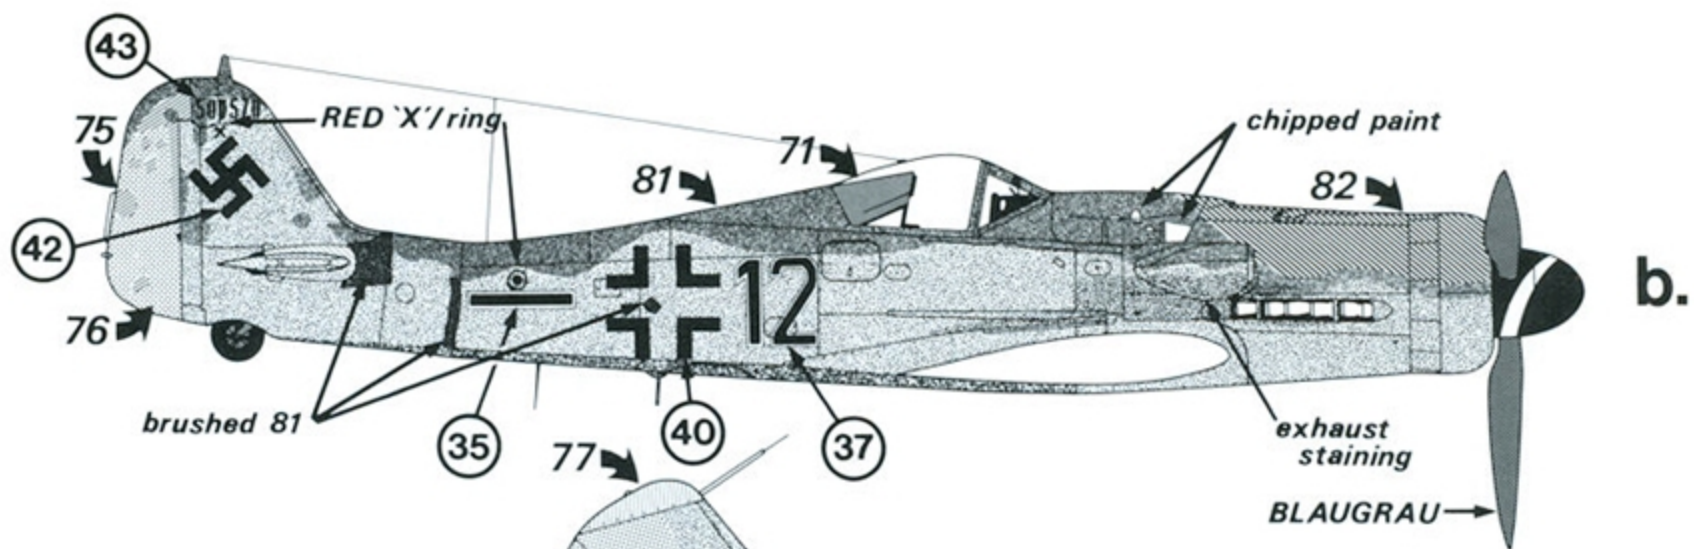

Schwarze 1
W.Nr. 600424
Papagei Staffel, JV 44

FIGURE 2

	21 Weiss 21 White		75 Grauviolett 75 Grey-violet		81 Braunviolett 81 Brown-violet
	22 Schwarz 22 Black		76 Lichtblau 76 Light Blue		82 Hellgrün 82 Bright Green
	71 Dunkelgrün 71 Dark Green		77 Lichtgrau 77 Light Grey		84 Grünblau 84 Green-blue