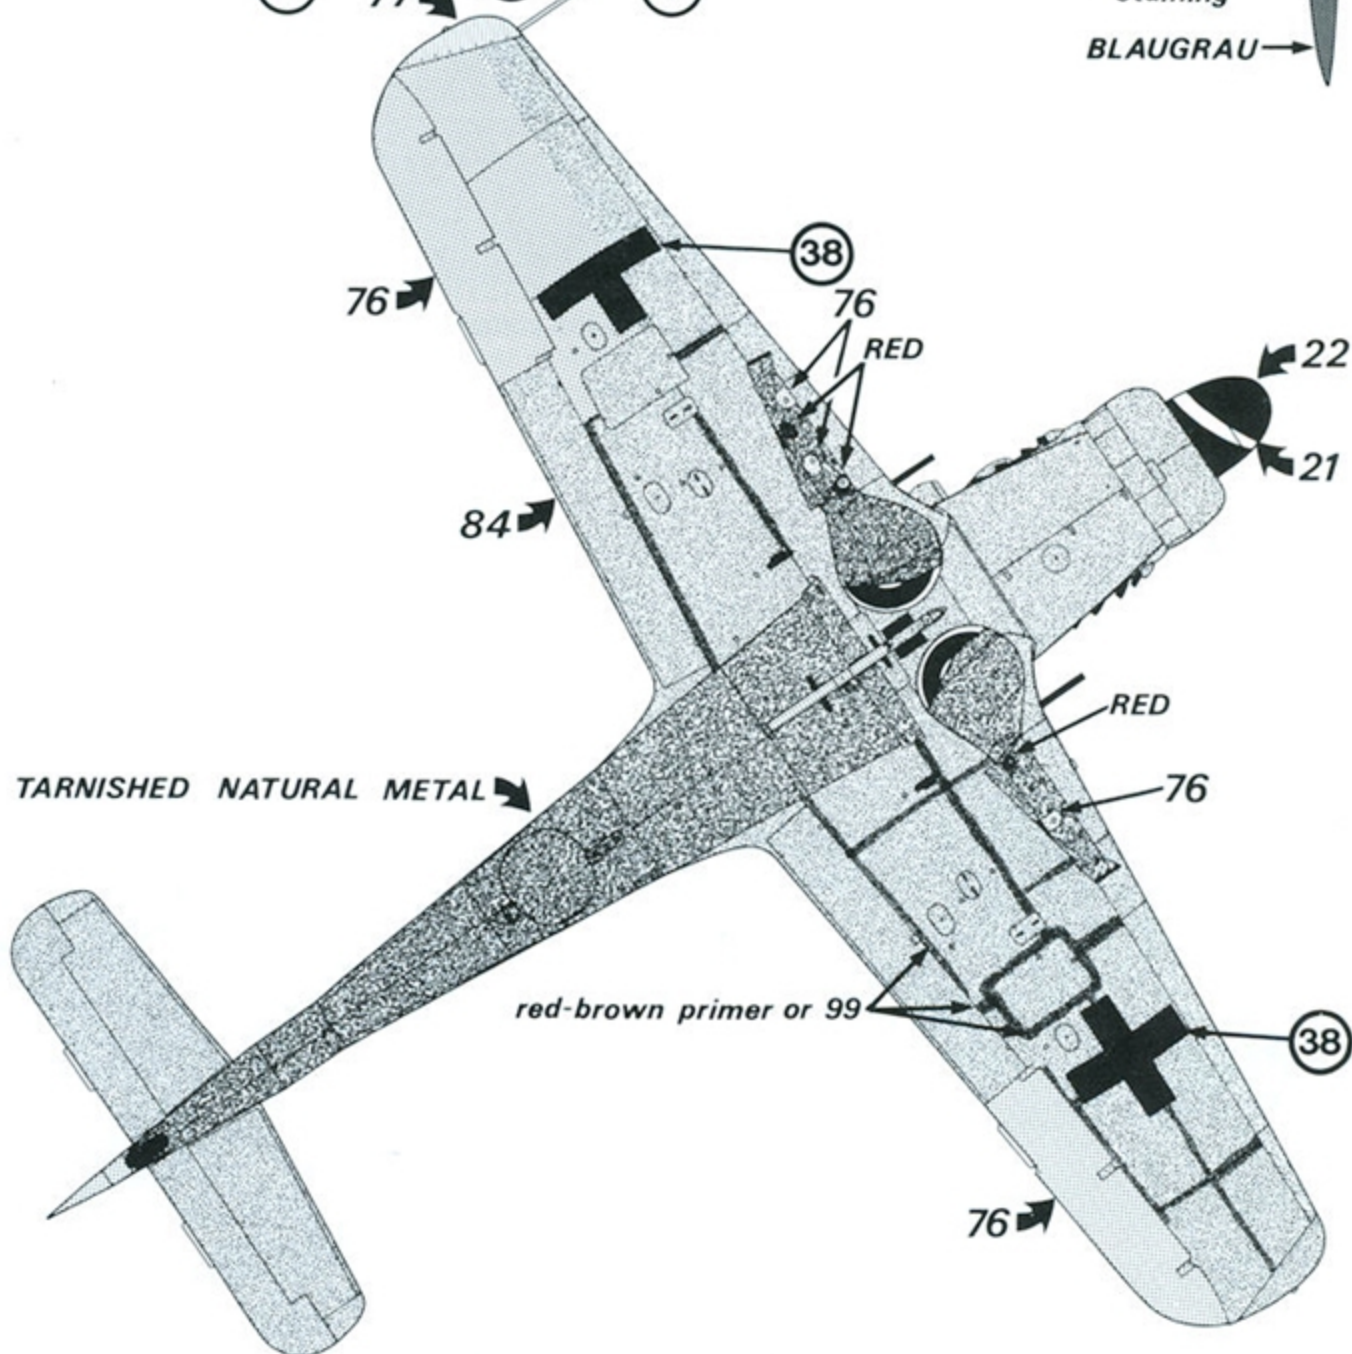

21 Weiss 21 White		75 Grauviolett 75 Grey-violet		81 Braunviolett 81 Brown-violet
	22 Schwarz 22 Black		76 Lichtblau 76 Light Blue		82 Hellgrün 82 Bright Green
	71 Dunkelgrün 71 Dark Green		77 Lichtgrau 77 Light Grey		84 Grünblau 84 Green-blue