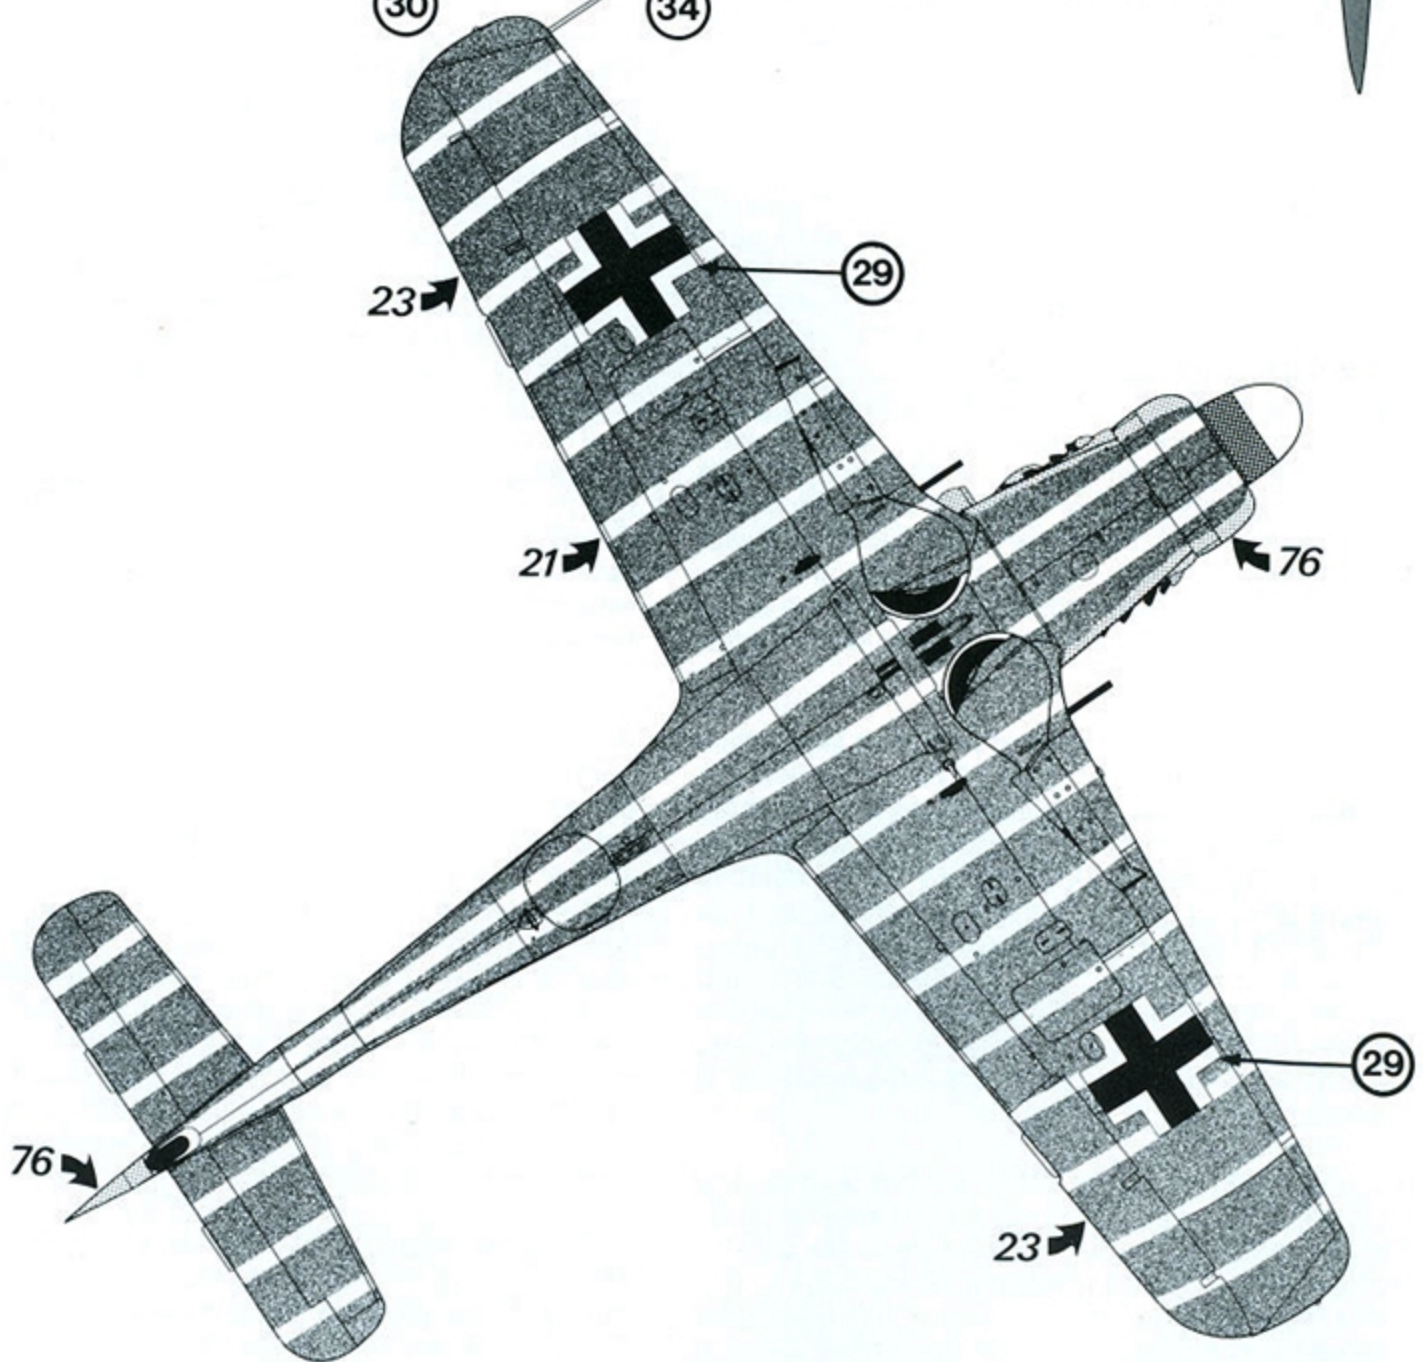

 *xperten Decals*

History, Camouflage, and Markings of
JV 44 and JG 6 Focke-Wulf 190 D-9s

No.48-1

	21 Weiss 21 White		70 Schwarzgrün 70 Black-green		76 Lichtblau 76 Light Blue
	22 Schwarz 22 Black		71 Dunkelgrün 71 Dark Green		83 Dunkelgrün 83 Dark Green
	23 Rot 23 Red		75 Grauviolett 75 Grey-violet		Decal Number

- Blaugrau
- Blue-grey
- Natural metal (tarnished)

9

Decal Number

Schwarze 12
Wnr. 500570

6./JG 6

FIGURE 3