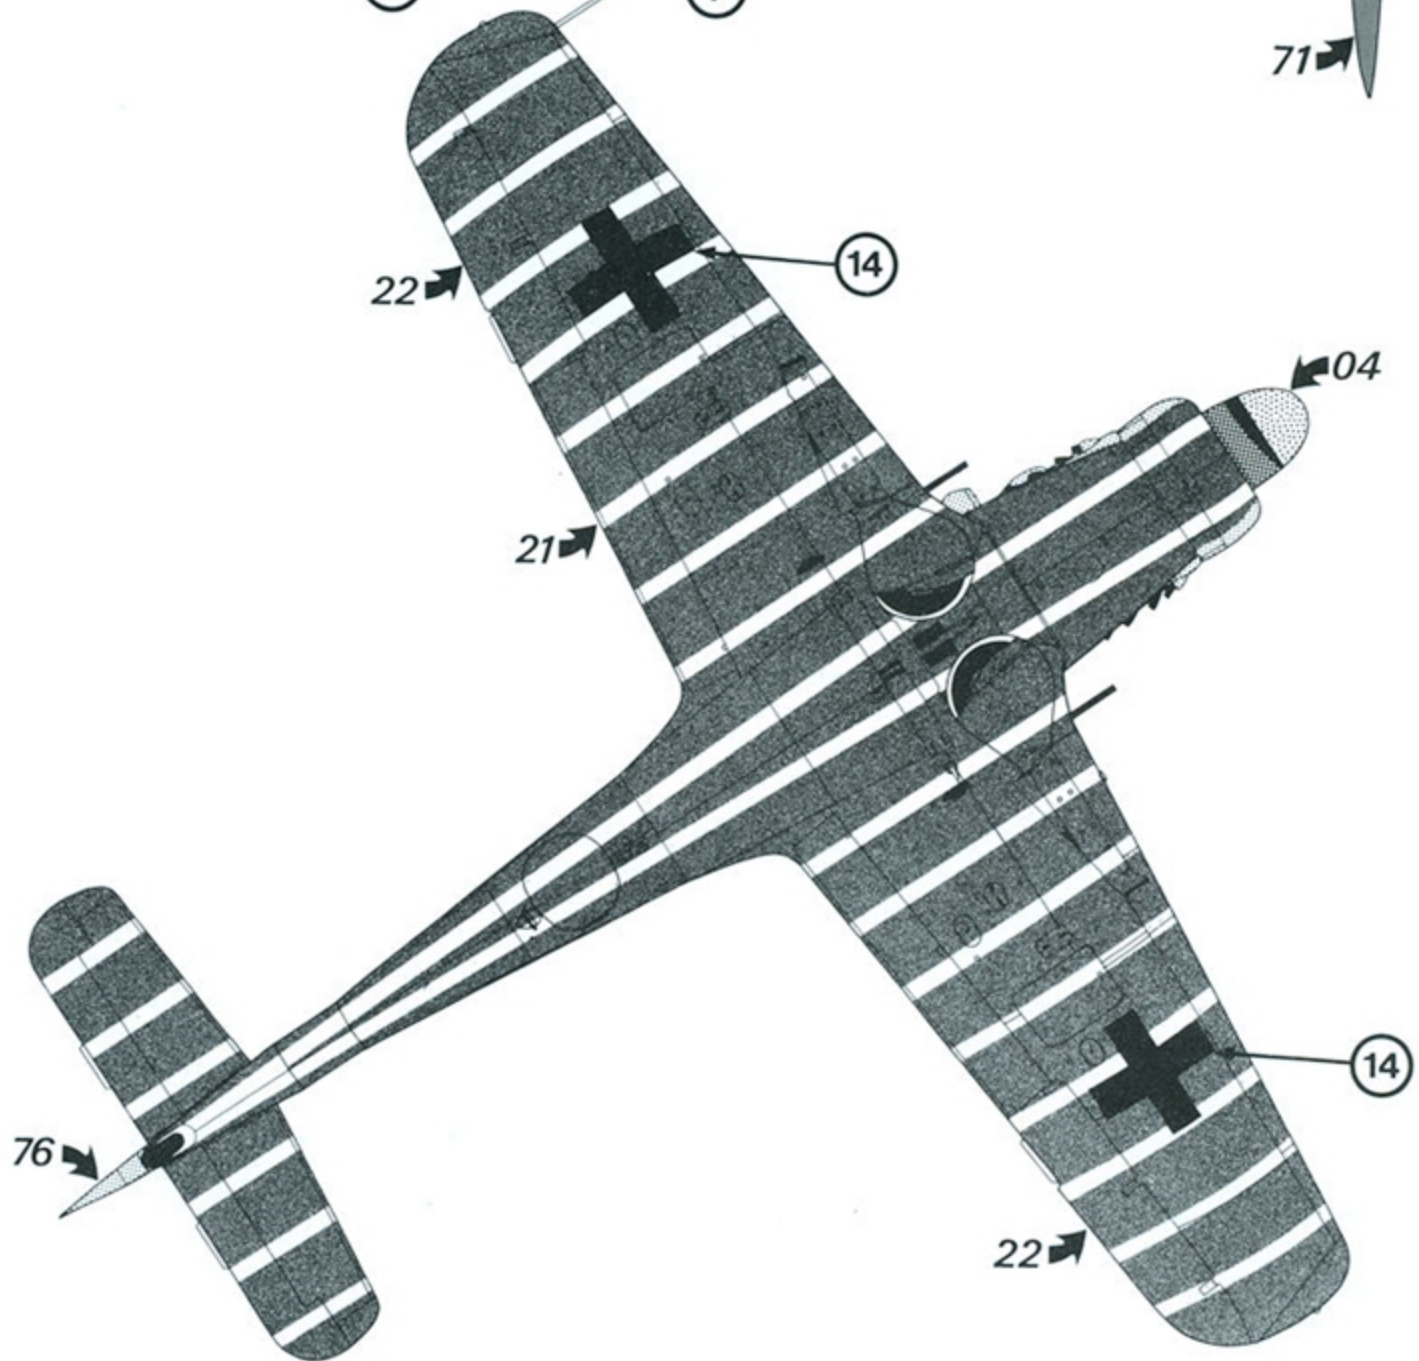

04 Gelb 04 Yellow		70 Schwarzgrün 70 Black-green		82 Hellgrün 82 Bright Green
	21 Weiss 21 White		71 Dunkelgrün 71 Dark Green		83 Dunkelgrün 83 Dark Green
	22 Schwarz 22 Black		76 Lichtblau 76 Light Blue		5 Decal Number