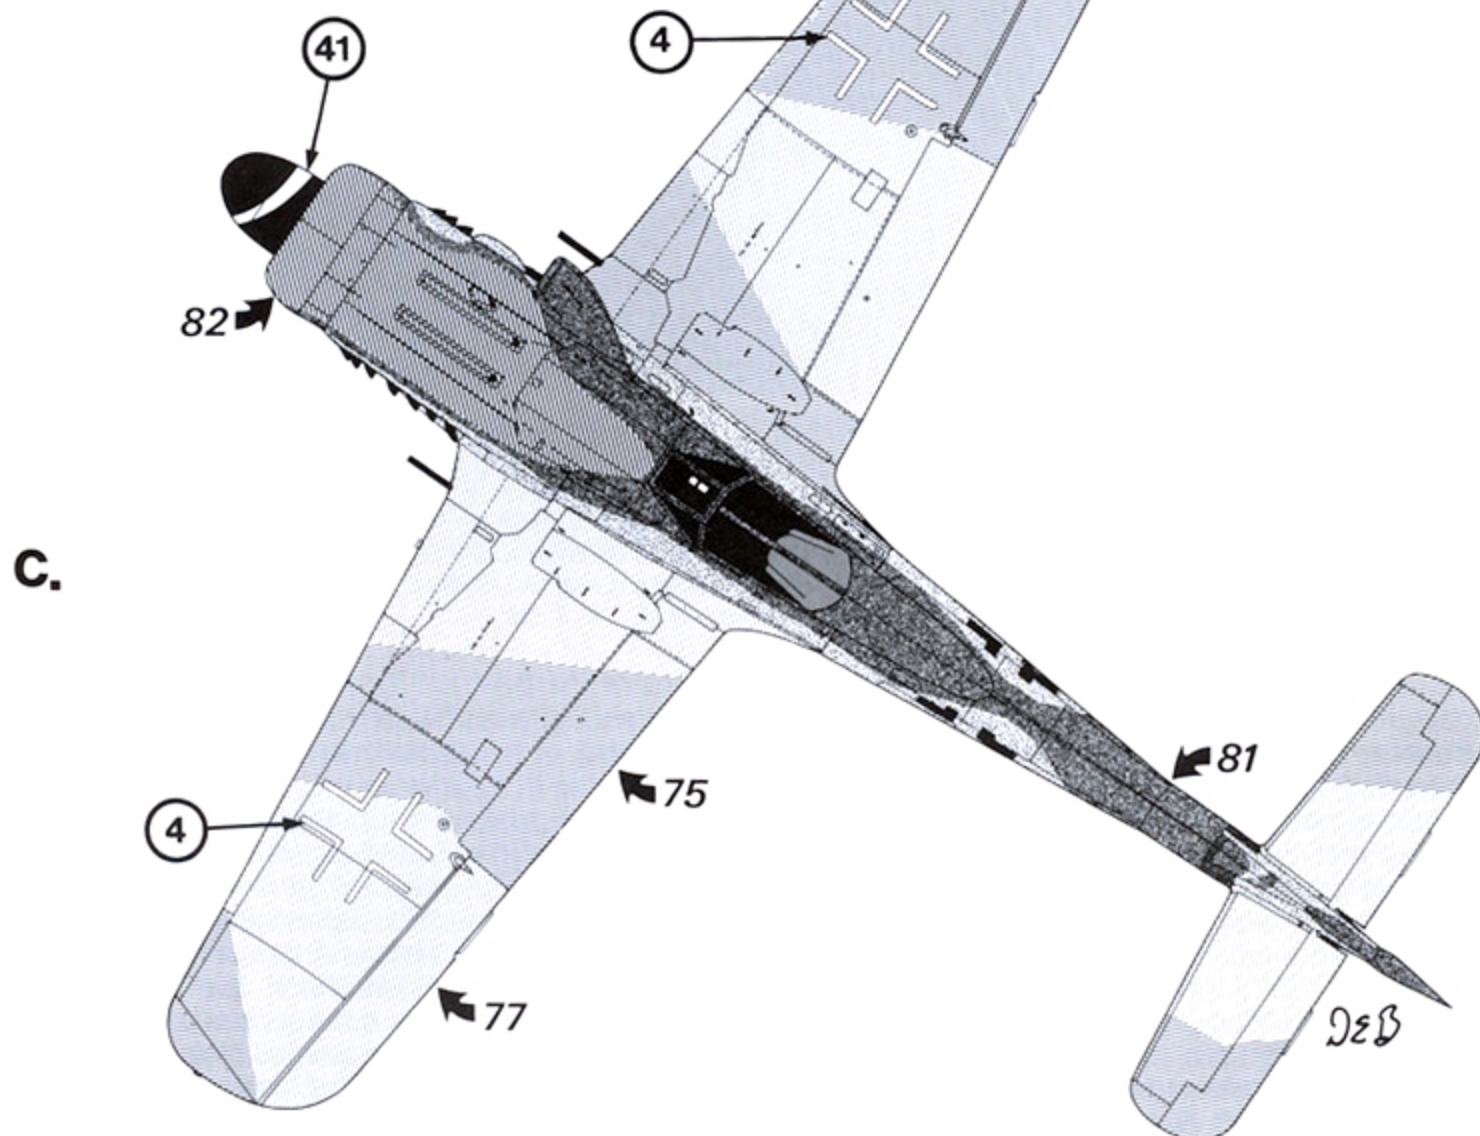

- Blaugrau
- Blue-grey
- Natural metal (tarnished)

9

Decal Number

Schwarze 12
Wnr. 500570

6./JG 6

FIGURE 3