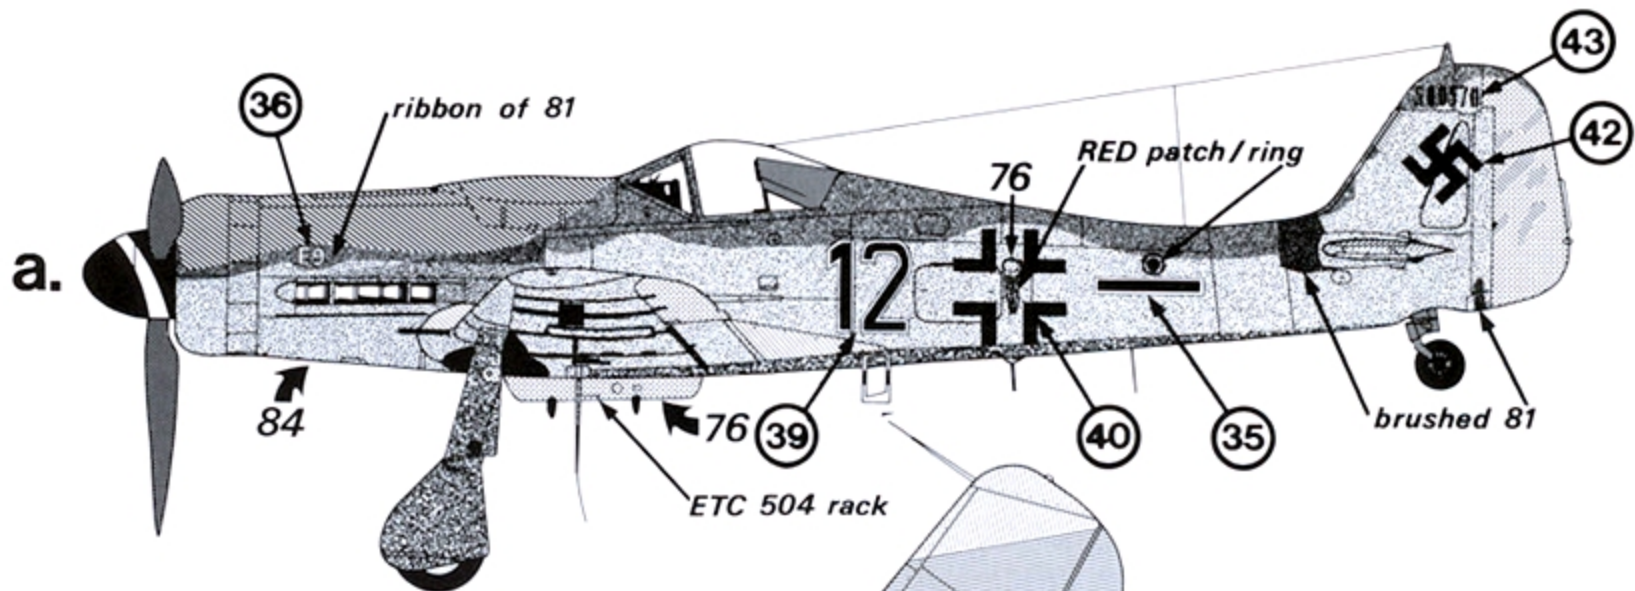

- Blaugrau
- Blue-grey
- Natural metal (tarnished)

9

Decal Number

Schwarze 12
Wnr. 500570

6./JG 6

FIGURE 3