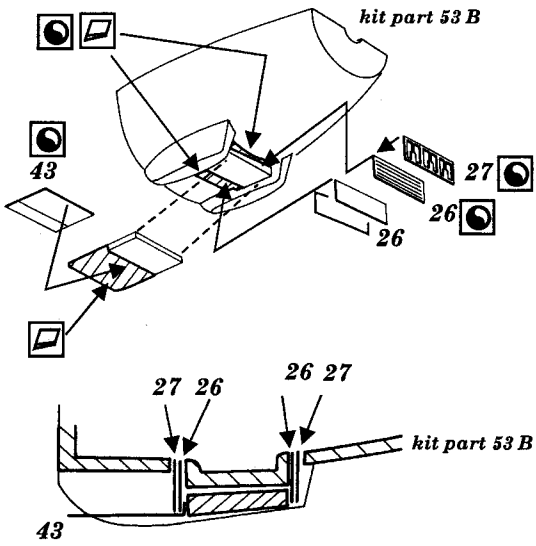

RADIATORS

DIVE BRAKES

WING RADIATORS

RADIO EQUIPMENT

UC STRUTS *make 2 sets*

BOMBS