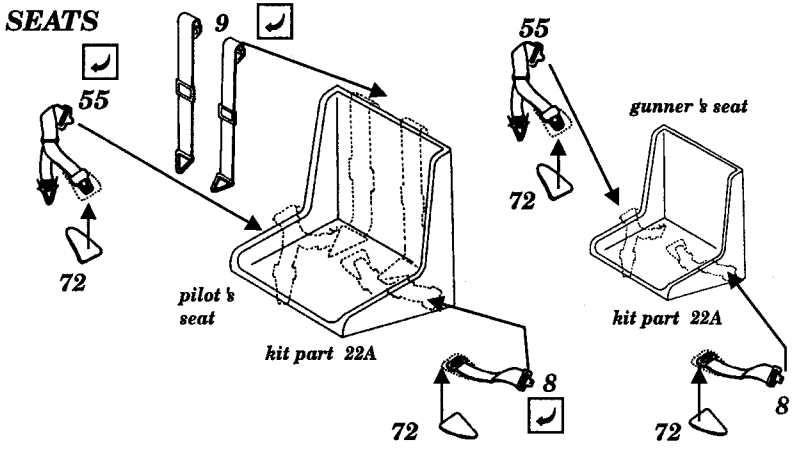

Messerschmitt Me-210 A-1

72 237

1/72 scale detail set for Bilek kit

- OPPOSITE SIDE
- REMOVE
- BEND
- REPLACE
- GRIND

COCKPIT

LEFT SIDE WALL

RIGHT SIDE WALL

SEATS