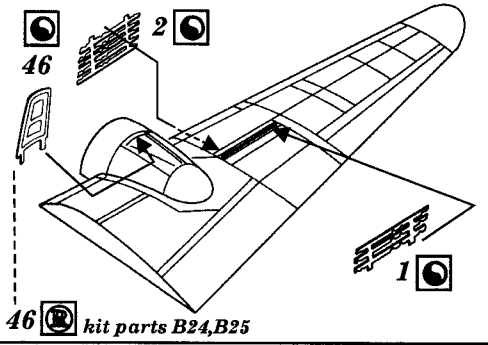

DIVE BRAKES

WING RADIATORS