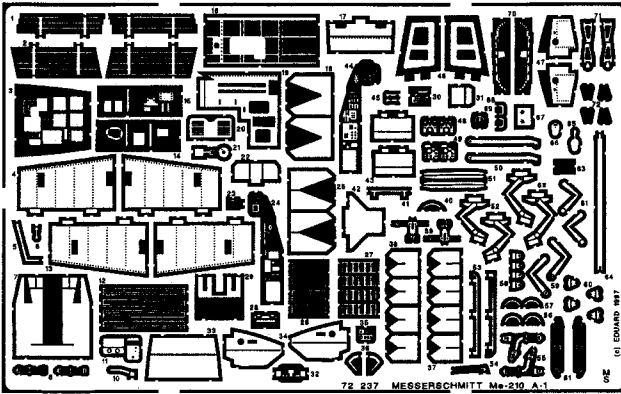

Messerschmitt Me-210 A-1

72 237

1/72 scale detail set for Bilek kit

- OPPOSITE SIDE
- REMOVE
- BEND
- REPLACE
- GRIND

COCKPIT

LEFT SIDE WALL

RIGHT SIDE WALL

SEATS