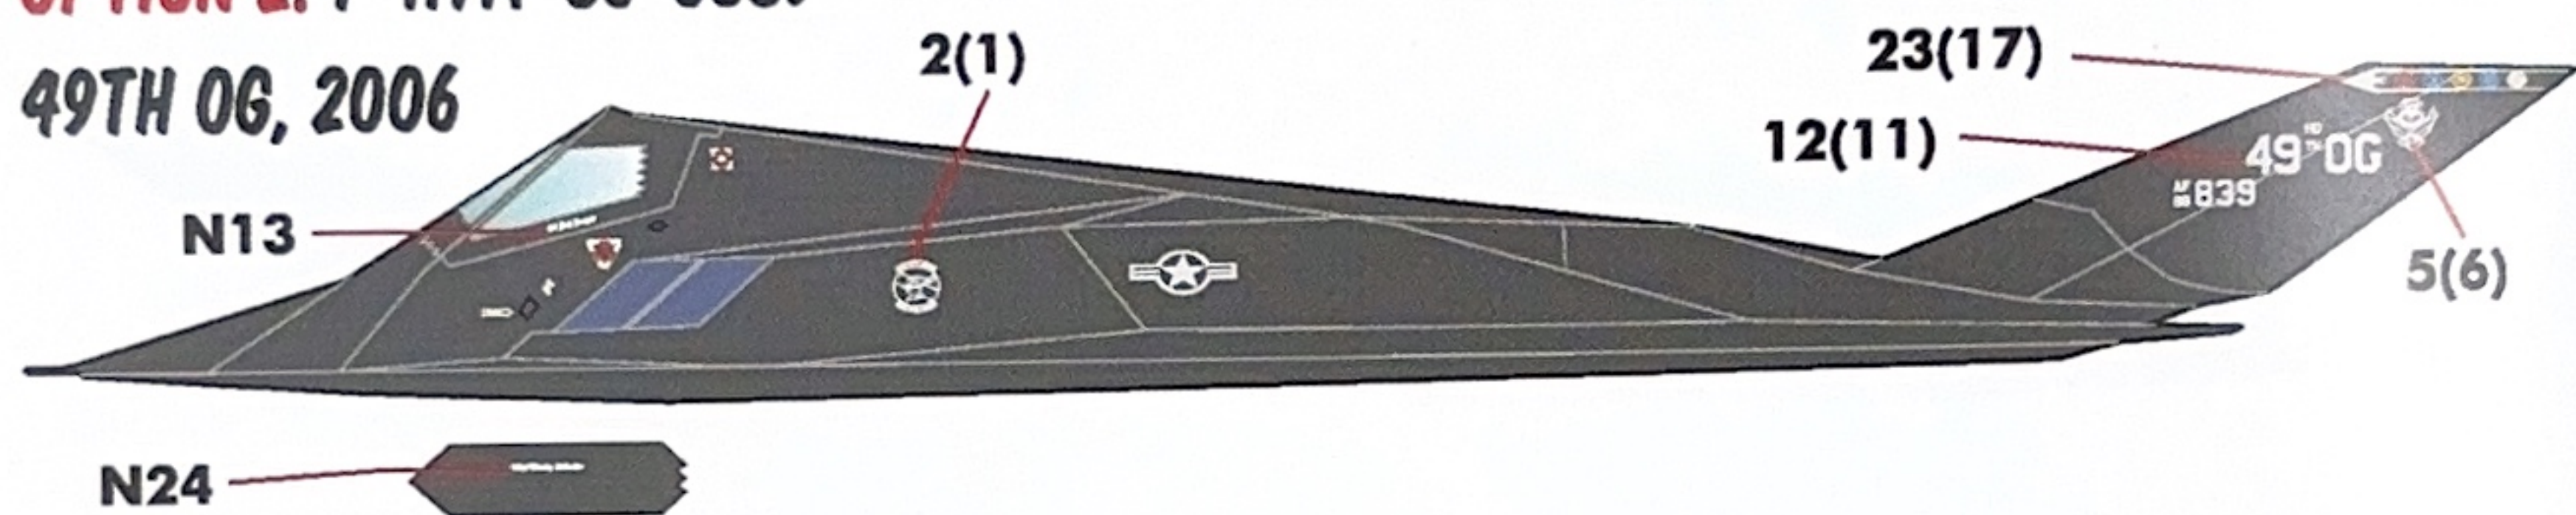

F-117

**SIXTEEN MARKING OPTIONS
FOR USAF F-117A STEALTH ATTACK AIRCRAFT
DESIGNED FOR THE HASEGAWA / ACADEMY KITS**

1/72 SCALE

DECALS PRINTED BY

OPTION 1: F-117A 80-0788

49TH FW, 2007

APPLY COMMON STENCILLING FOR ALL OPTIONS.
DECALS IN PARENTHESES () TO BE APPLIED AT THE OTHER SIDE.
APPLY NATIONAL INSIGNIA ON SAME LOCATION FOR ALL OPTION.

OPTION 2: F-117A 86-0839

49TH OG, 2006

OPTION 3: F-117A 82-0806

"VEGA 31"

THIS WAS THE F-117 SHOT DOWN OVER YUGOSLAVIA IN 1999.

OPTION 4: F-117A 84-0811

410TH FLTS, 2007

OPTION 5: F-117A 81-10797