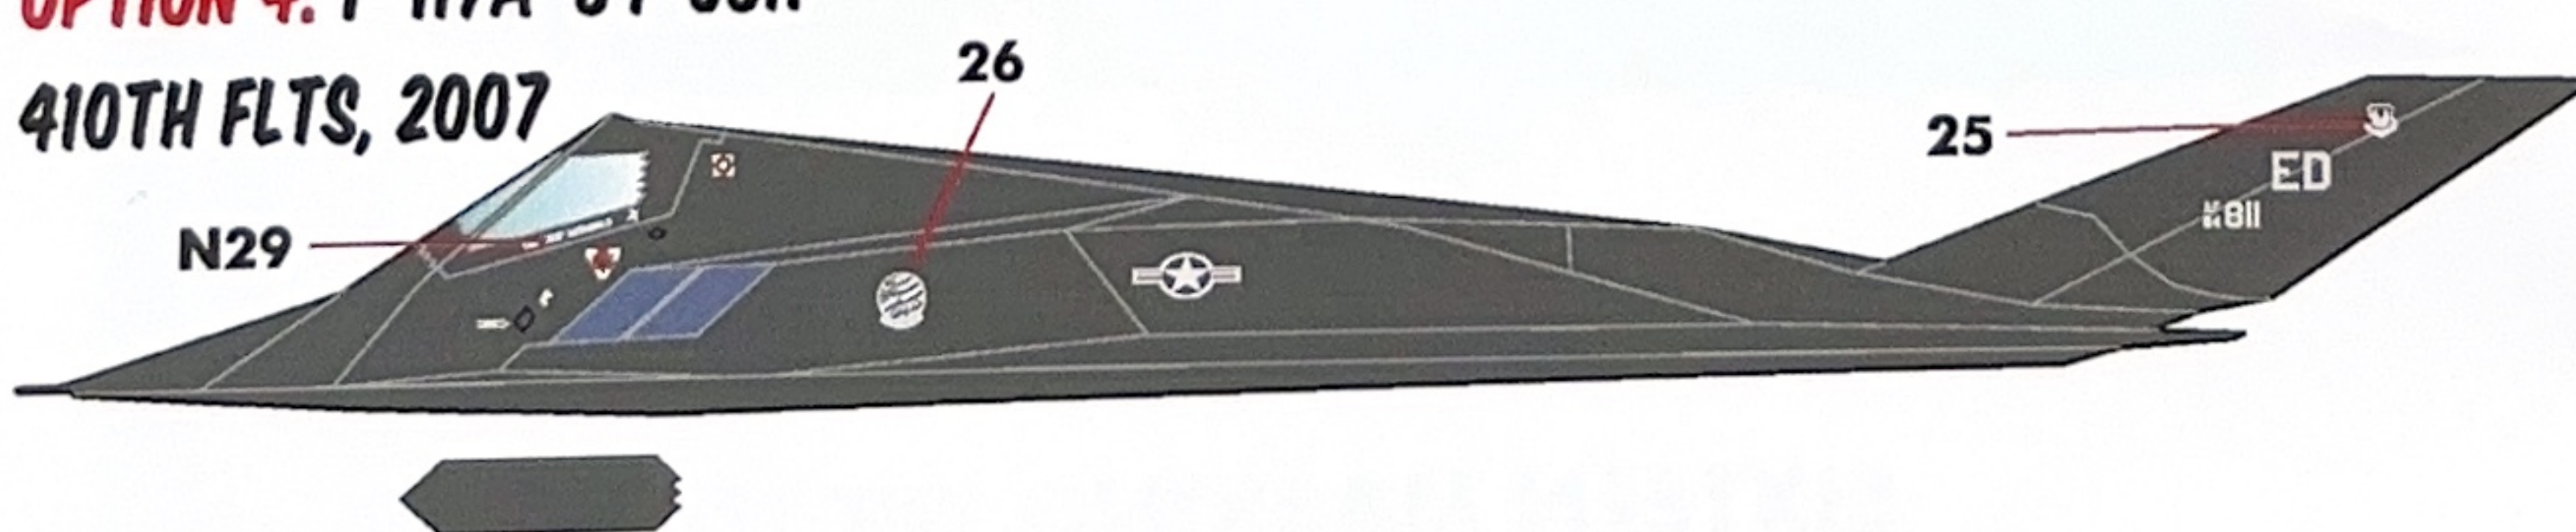

F-117

**SIXTEEN MARKING OPTIONS
FOR USAF F-117A STEALTH ATTACK AIRCRAFT
DESIGNED FOR THE HASEGAWA / ACADEMY KITS**

1/72 SCALE

DECALS PRINTED BY

OPTION 1: F-117A 80-0788

49TH FW, 2007

APPLY COMMON STENCILLING FOR ALL OPTIONS.
DECALS IN PARENTHESES () TO BE APPLIED AT THE OTHER SIDE.
APPLY NATIONAL INSIGNIA ON SAME LOCATION FOR ALL OPTION.

OPTION 2: F-117A 86-0839

49TH OG, 2006

OPTION 3: F-117A 82-0806

"VEGA 31"

THIS WAS THE F-117 SHOT DOWN OVER YUGOSLAVIA IN 1999.

OPTION 4: F-117A 84-0811

410TH FLTS, 2007

OPTION 5: F-117A 81-10797