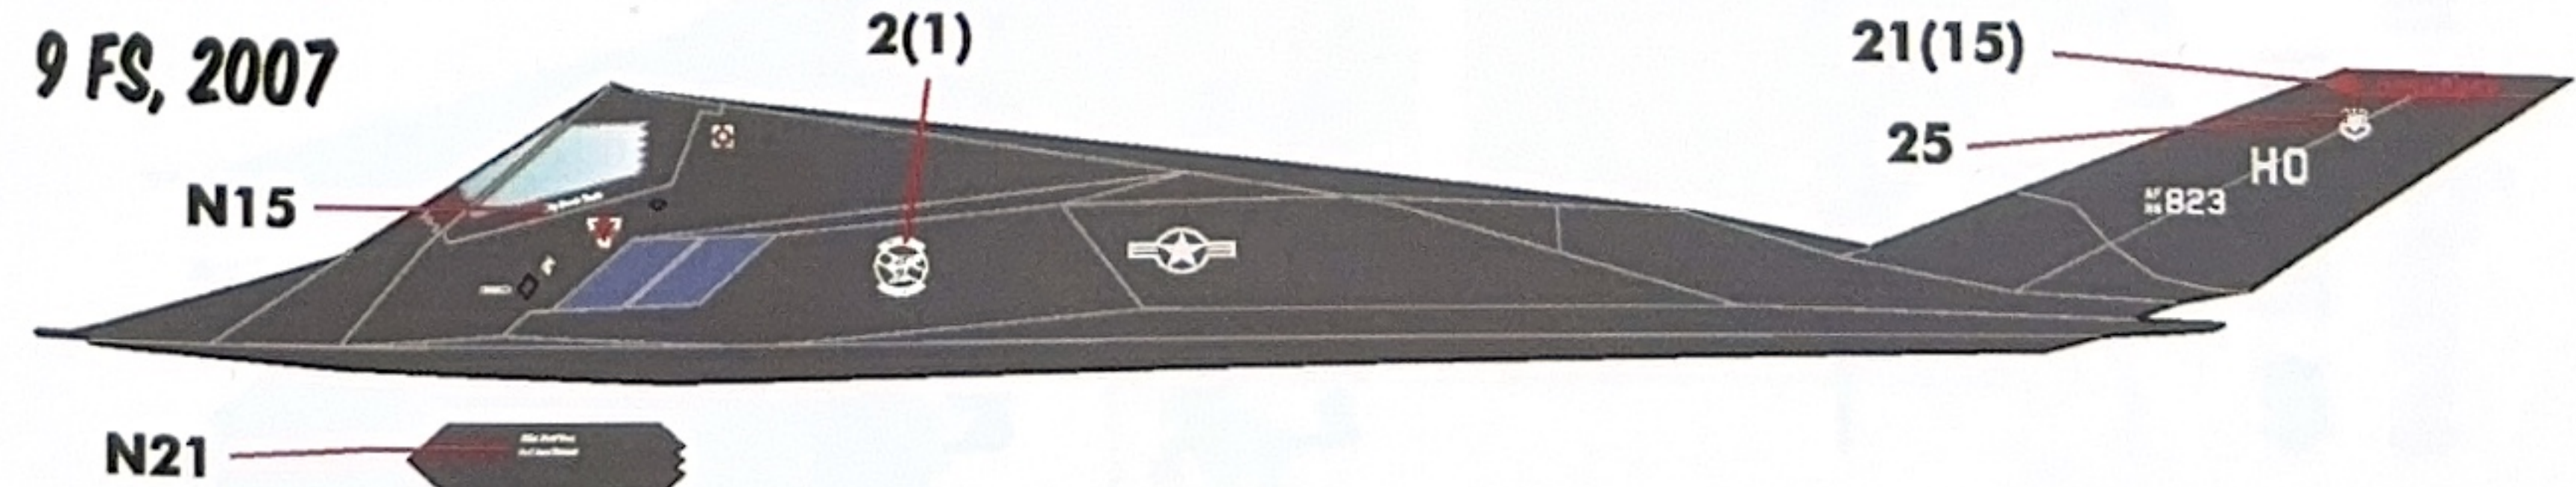

F-117

**SIXTEEN MARKING OPTIONS
FOR USAF F-117A STEALTH ATTACK AIRCRAFT
DESIGNED FOR THE HASEGAWA / ACADEMY KITS**

1/72 SCALE

DECALS PRINTED BY

OPTION 1: F-117A 80-0788

49TH FW, 2007

APPLY COMMON STENCILLING FOR ALL OPTIONS.
DECALS IN PARENTHESES () TO BE APPLIED AT THE OTHER SIDE.
APPLY NATIONAL INSIGNIA ON SAME LOCATION FOR ALL OPTION.

OPTION 2: F-117A 86-0839

49TH OG, 2006

OPTION 3: F-117A 82-0806

"VEGA 31"

THIS WAS THE F-117 SHOT DOWN OVER YUGOSLAVIA IN 1999.

OPTION 4: F-117A 84-0811

410TH FLTS, 2007

OPTION 5: F-117A 81-10797

8 FS, 2003

OPTION 10: F-117A 86-0823

9 FS, 2007

OPTION II: F-117A 82-0803 "UNEXPECTED GUEST"

416 TFS, 1991

**(*): USE EJECTION SEAT TRIANGLE "S2" FOR ALL DESERT STORM OPTIONS (OPTIONS II-16)
APPLY UNIT INSIGNIA & NATIONAL INSIGNIA ON SAME LOCATION FOR ALL DESERT STORM OPTIONS.**