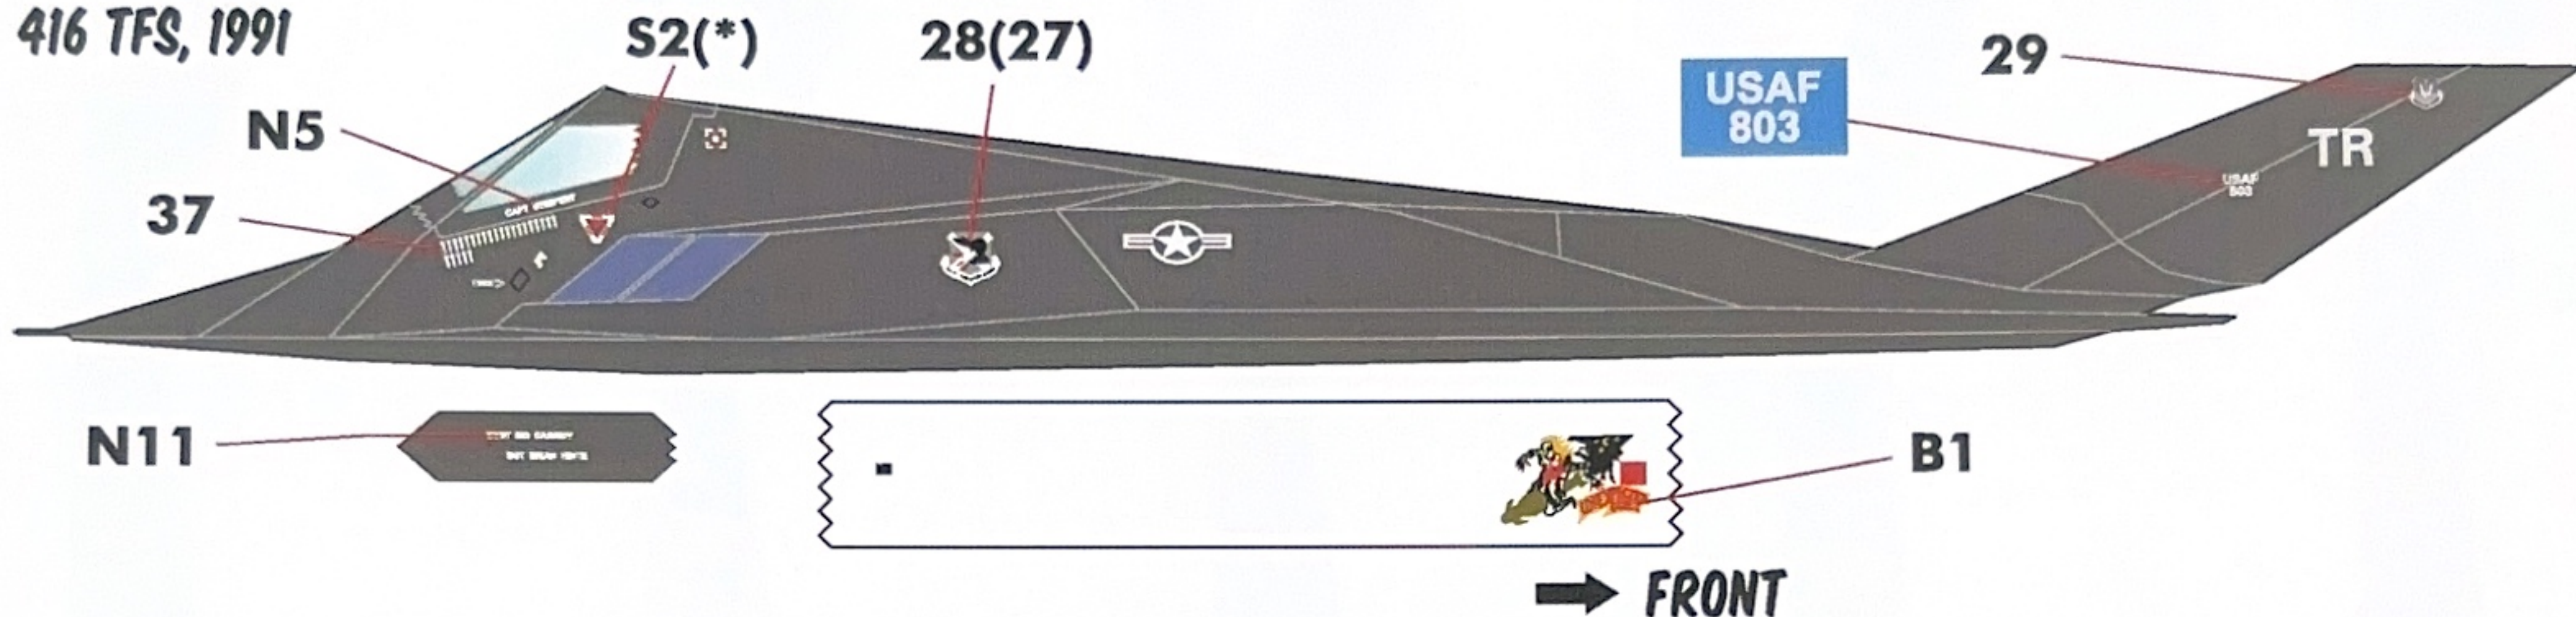

OPTION 2: F-117A 86-0839

49TH OG, 2006

OPTION 3: F-117A 82-0806

"VEGA 31"

THIS WAS THE F-117 SHOT DOWN OVER YUGOSLAVIA IN 1999.

OPTION 4: F-117A 84-0811

410TH FLTS, 2007

OPTION 5: F-117A 81-10797

8 FS, 2003

OPTION 10: F-117A 86-0823

9 FS, 2007

OPTION II: F-117A 82-0803 "UNEXPECTED GUEST"

416 TFS, 1991

**(*): USE EJECTION SEAT TRIANGLE "S2" FOR ALL DESERT STORM OPTIONS (OPTIONS II-16)
APPLY UNIT INSIGNIA & NATIONAL INSIGNIA ON SAME LOCATION FOR ALL DESERT STORM OPTIONS.**