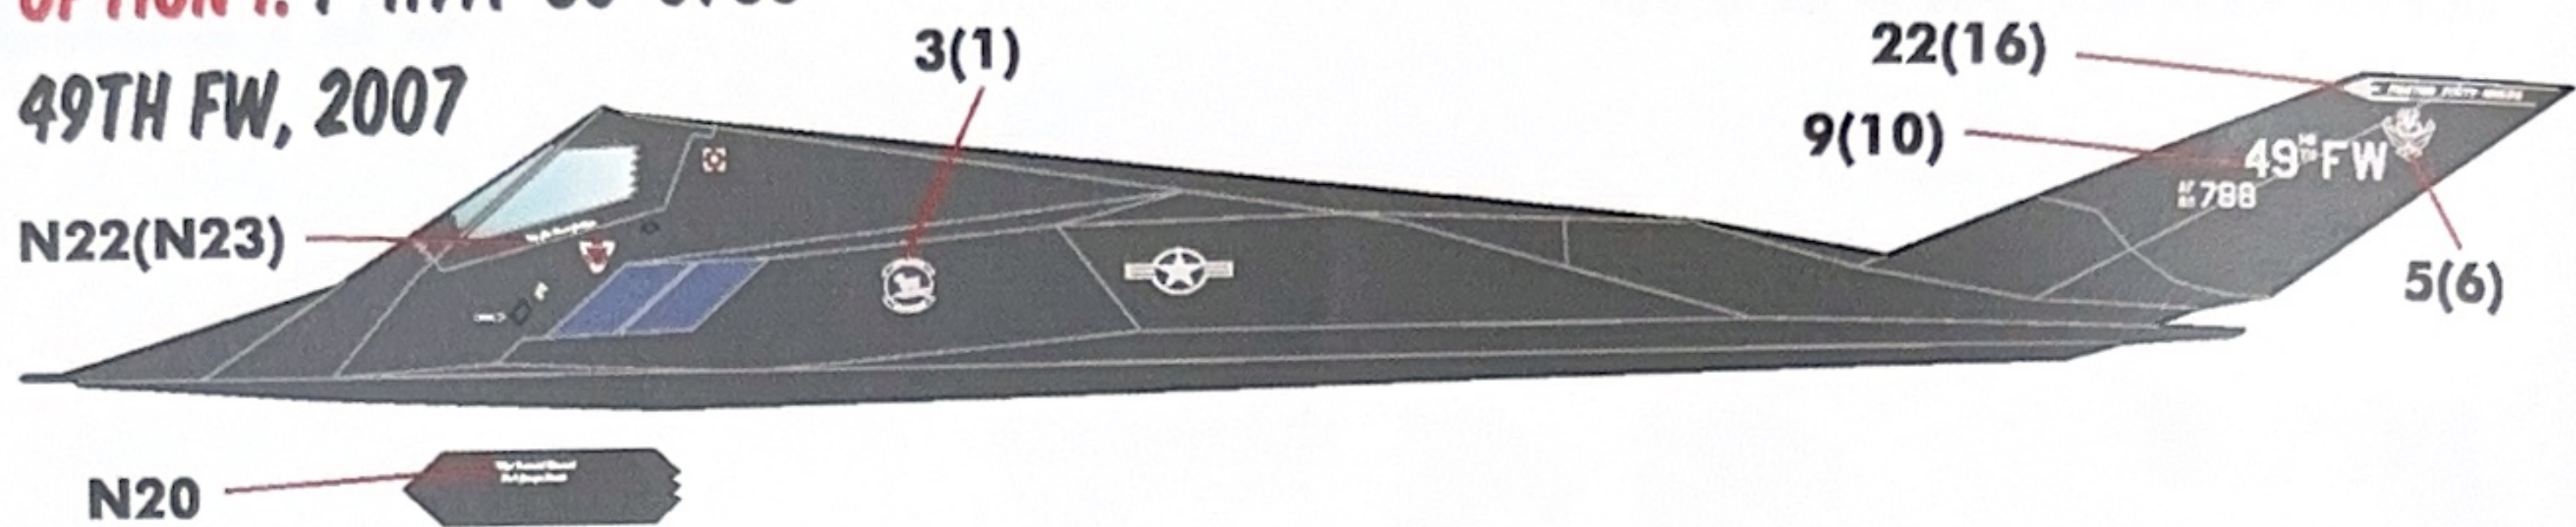

F-117

**SIXTEEN MARKING OPTIONS
FOR USAF F-117A STEALTH ATTACK AIRCRAFT
DESIGNED FOR THE HASEGAWA / ACADEMY KITS**

1/72 SCALE

DECALS PRINTED BY

OPTION 1: F-117A 80-0788

49TH FW, 2007

APPLY COMMON STENCILLING FOR ALL OPTIONS.
DECALS IN PARENTHESES () TO BE APPLIED AT THE OTHER SIDE.
APPLY NATIONAL INSIGNIA ON SAME LOCATION FOR ALL OPTION.

OPTION 2: F-117A 86-0839

49TH OG, 2006

OPTION 3: F-117A 82-0806

"VEGA 31"

THIS WAS THE F-117 SHOT DOWN OVER YUGOSLAVIA IN 1999.

OPTION 4: F-117A 84-0811

410TH FLTS, 2007

OPTION 5: F-117A 81-10797