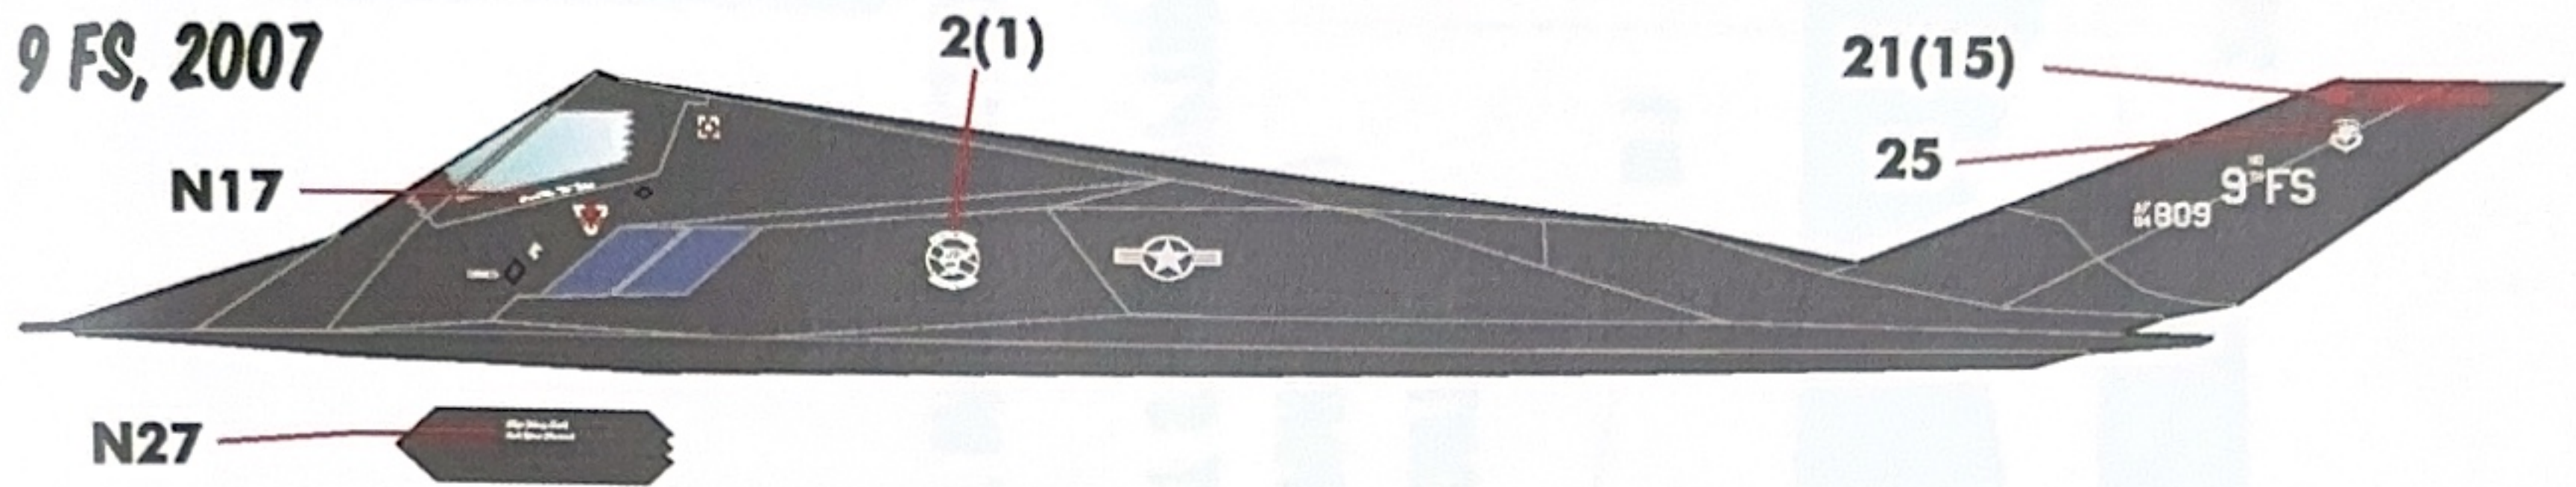

OPTION 7: F-117A 84-0809

9 FS, 2007