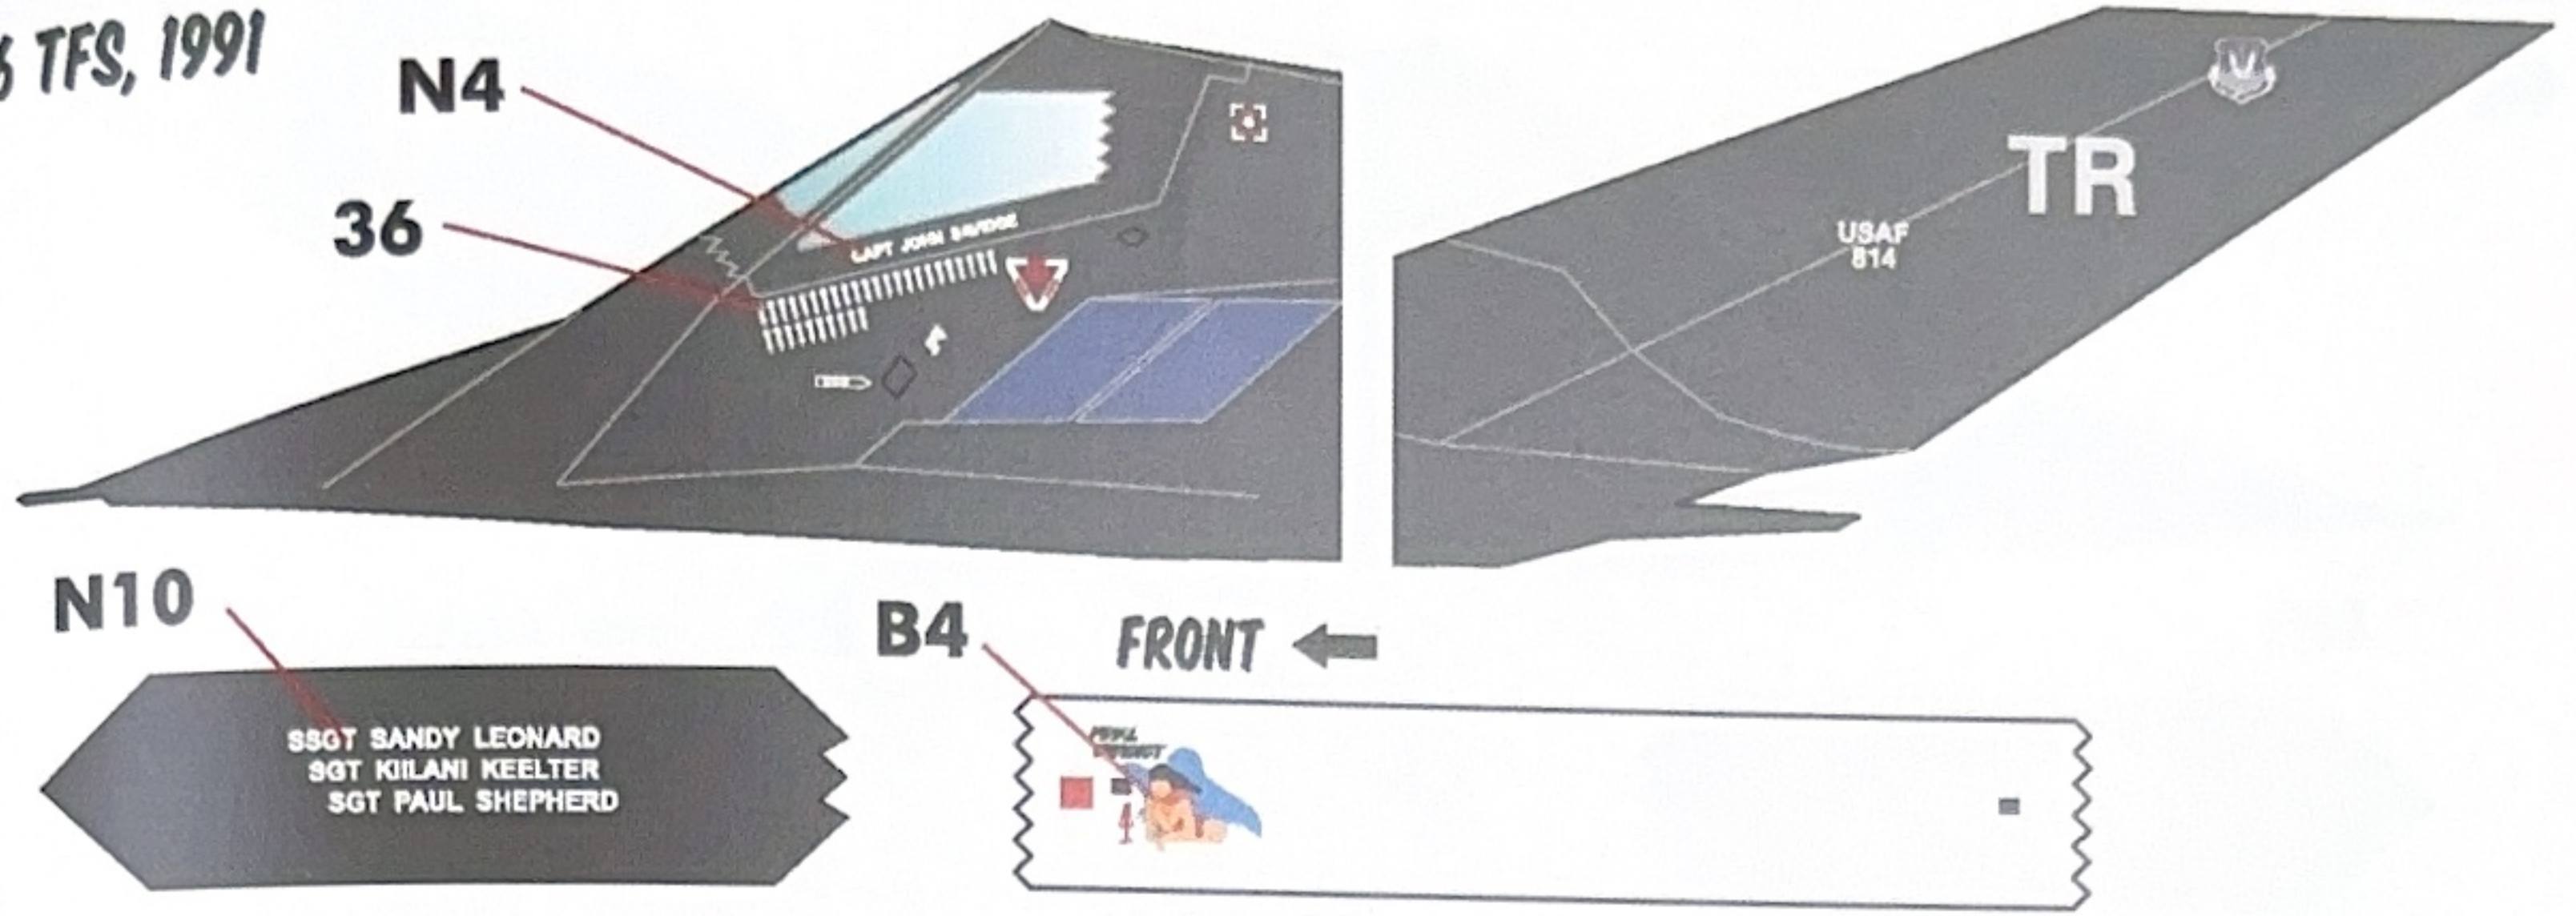

OPTION 12: F-117A 85-0814 "FINAL VERDICT"

416 TFS, 1991