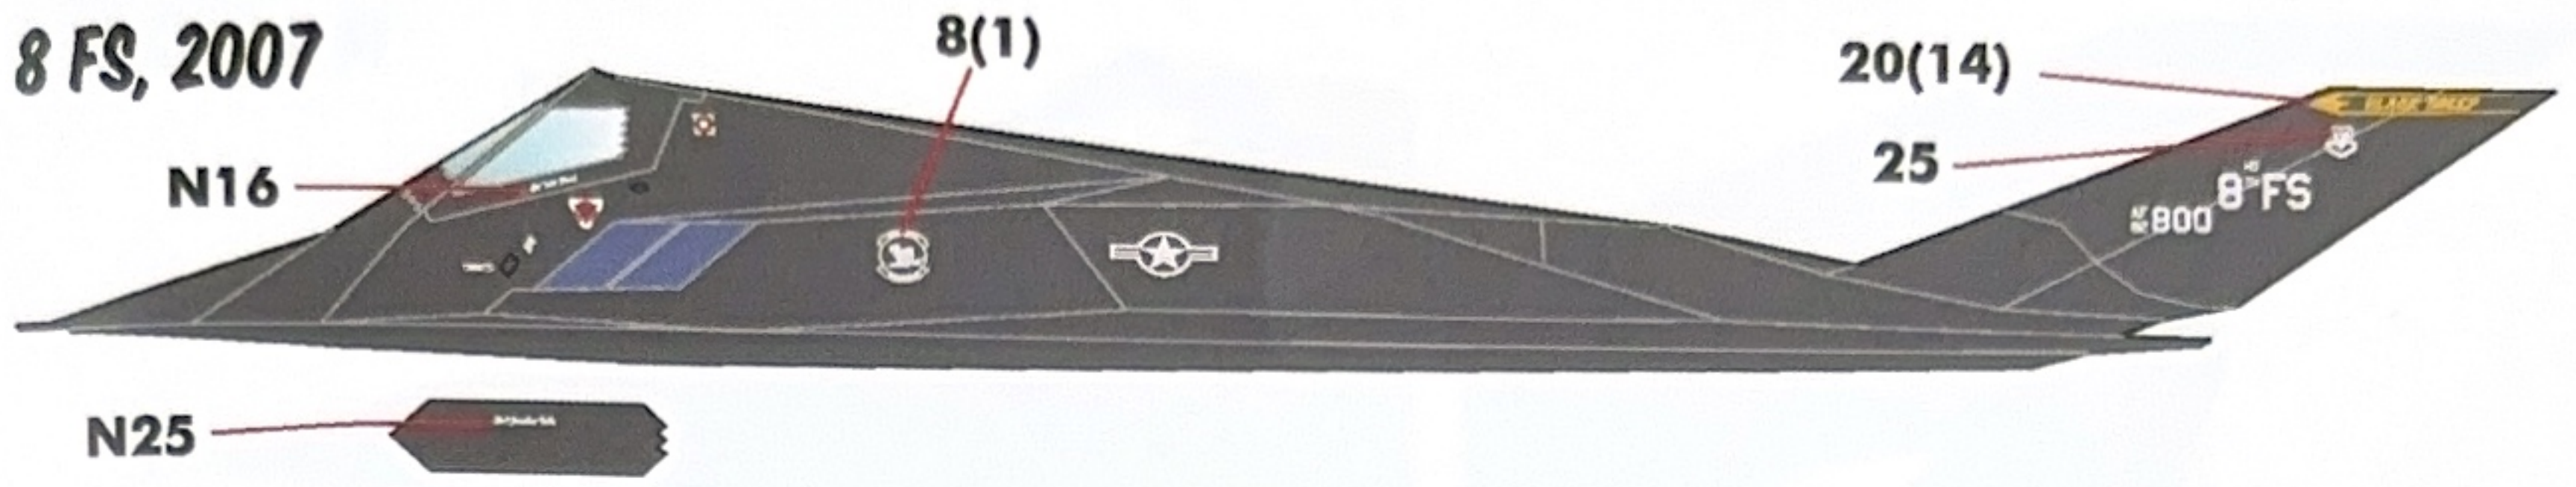

OPTION 6: F-117A 82-0800

8 FS, 2007