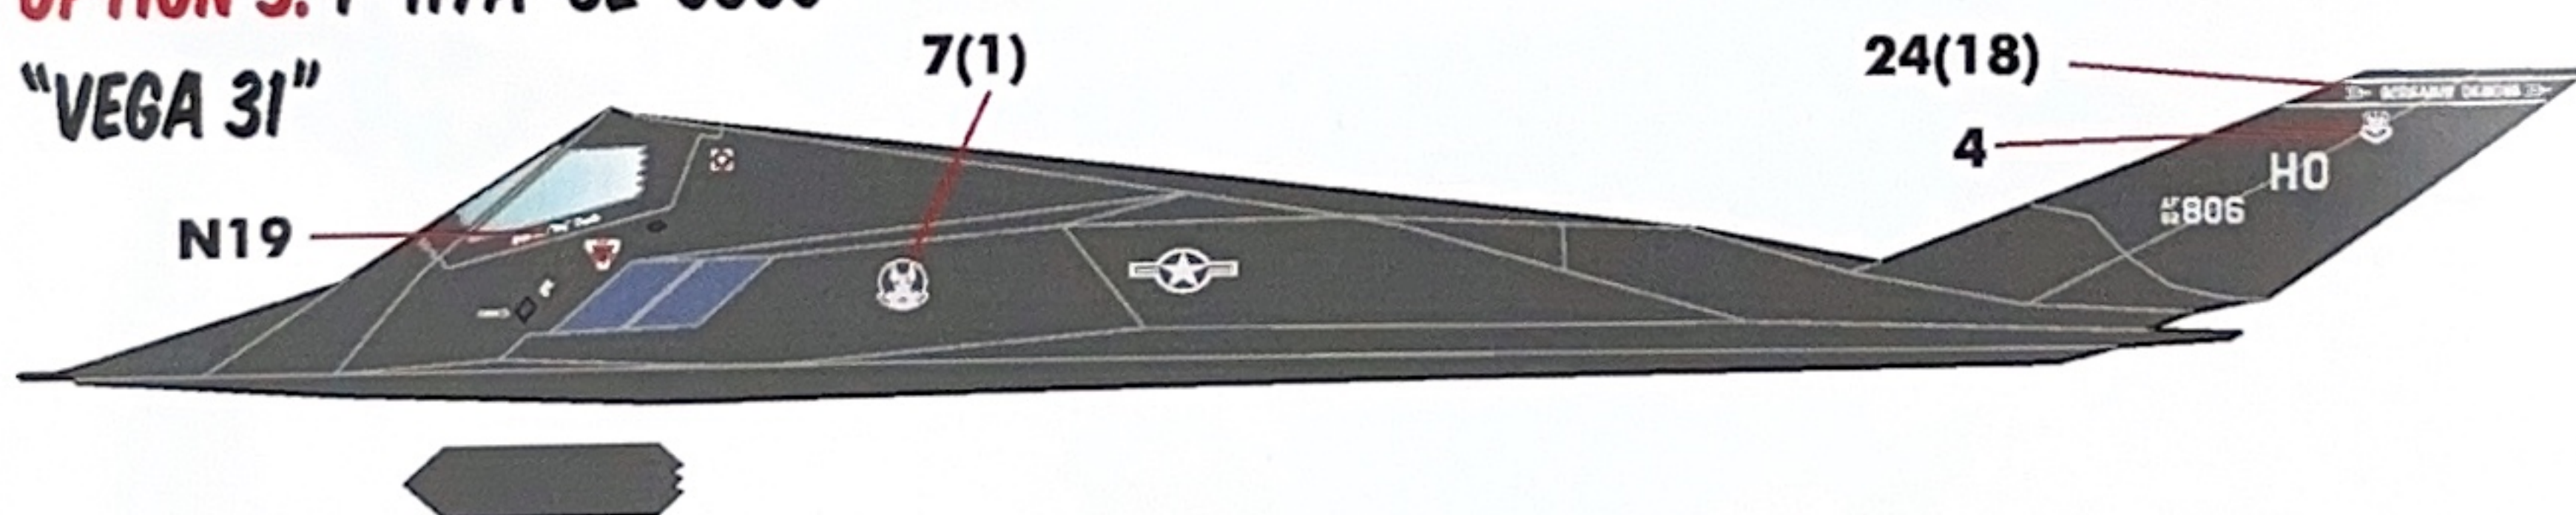

F-117

**SIXTEEN MARKING OPTIONS
FOR USAF F-117A STEALTH ATTACK AIRCRAFT
DESIGNED FOR THE HASEGAWA / ACADEMY KITS**

1/72 SCALE

DECALS PRINTED BY

OPTION 1: F-117A 80-0788

49TH FW, 2007

APPLY COMMON STENCILLING FOR ALL OPTIONS.
DECALS IN PARENTHESES () TO BE APPLIED AT THE OTHER SIDE.
APPLY NATIONAL INSIGNIA ON SAME LOCATION FOR ALL OPTION.

OPTION 2: F-117A 86-0839

49TH OG, 2006

OPTION 3: F-117A 82-0806

"VEGA 31"

THIS WAS THE F-117 SHOT DOWN OVER YUGOSLAVIA IN 1999.

OPTION 4: F-117A 84-0811

410TH FLTS, 2007

OPTION 5: F-117A 81-10797