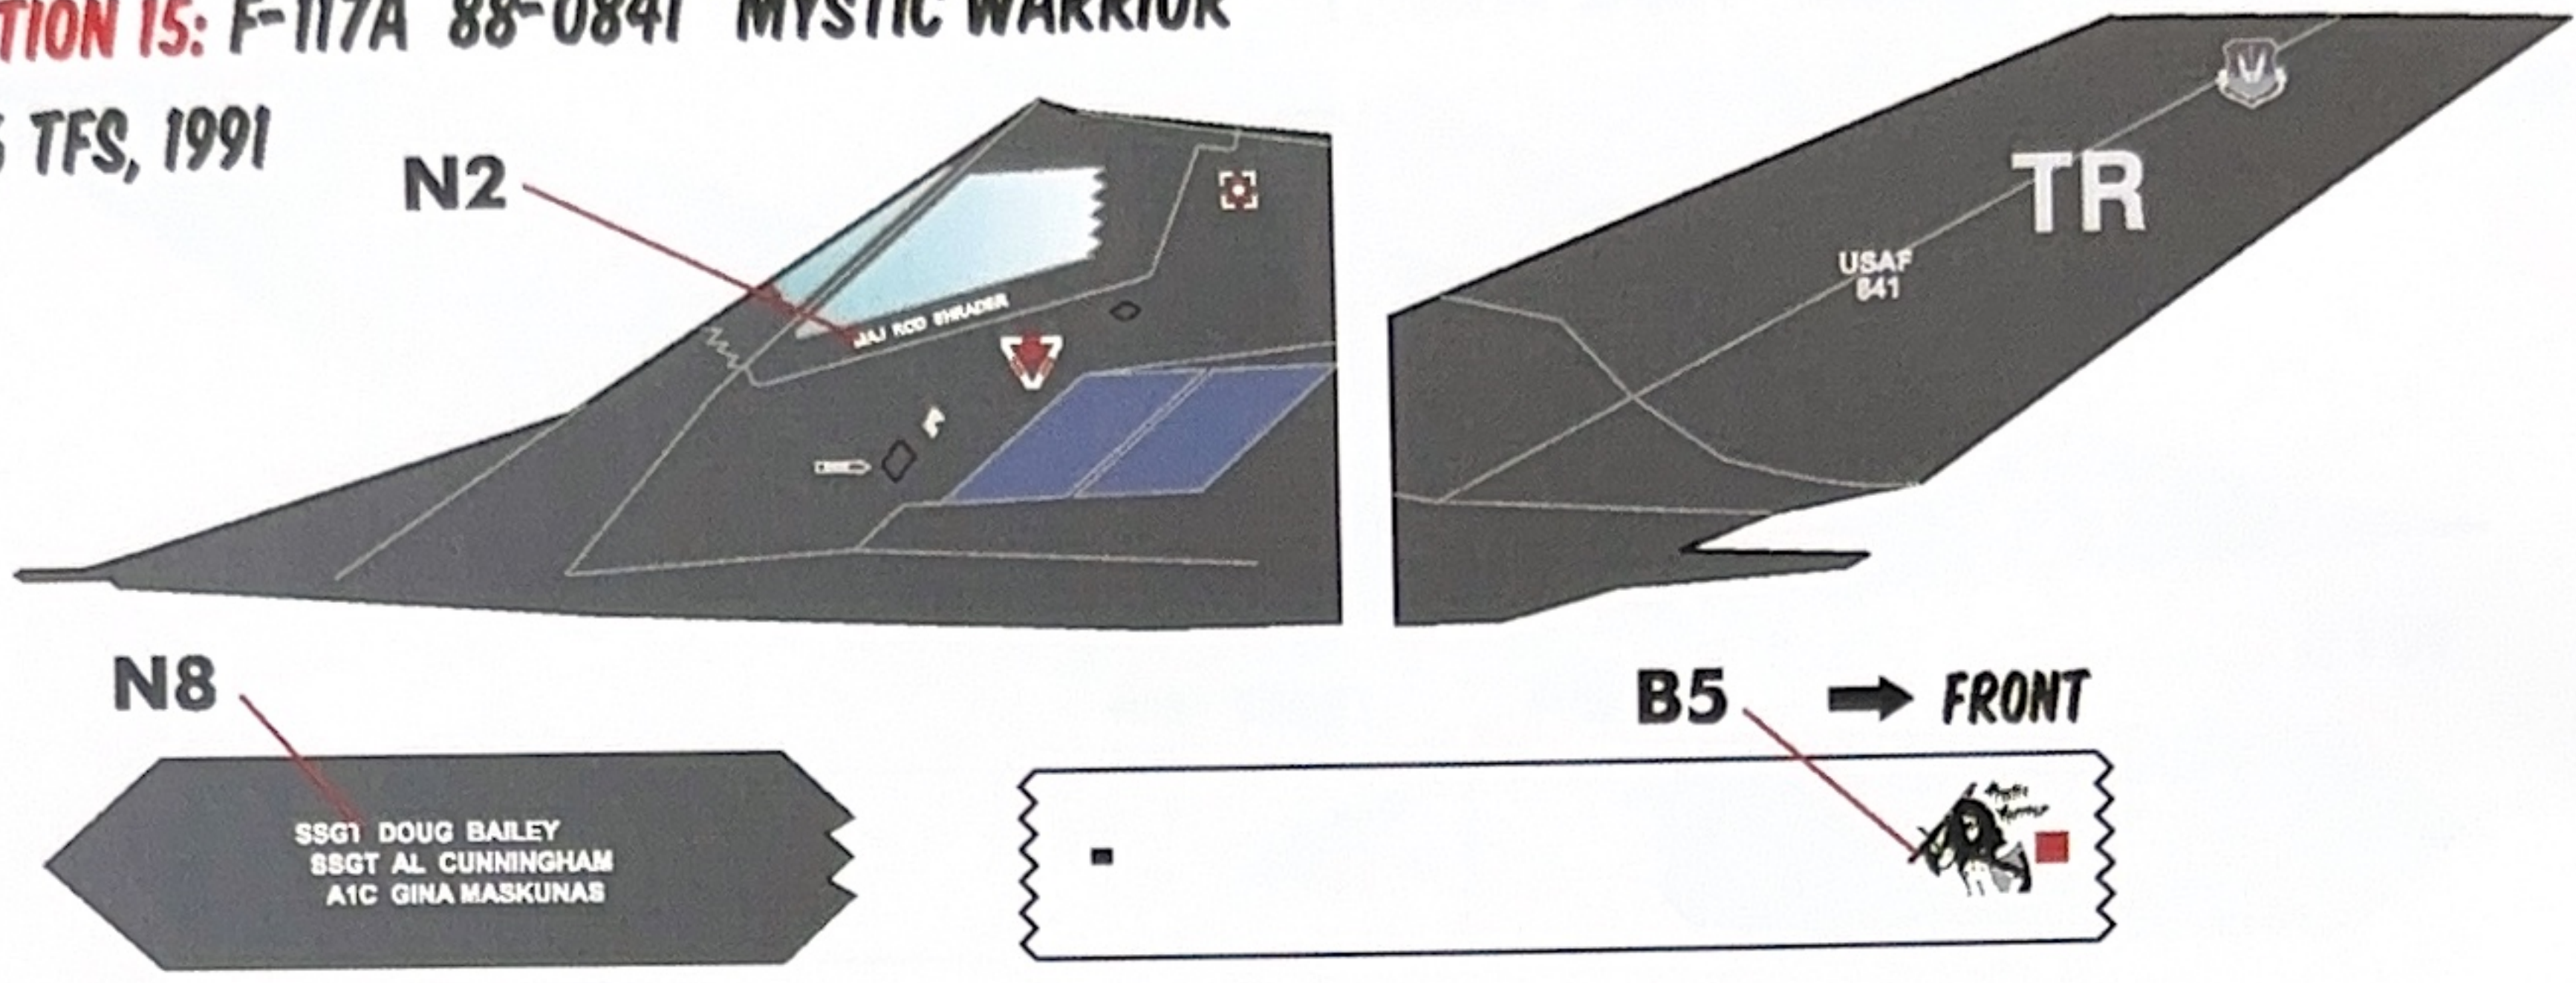

OPTION 15: F-117A 88-0841 "MYSTIC WARRIOR"

416 TFS, 1991