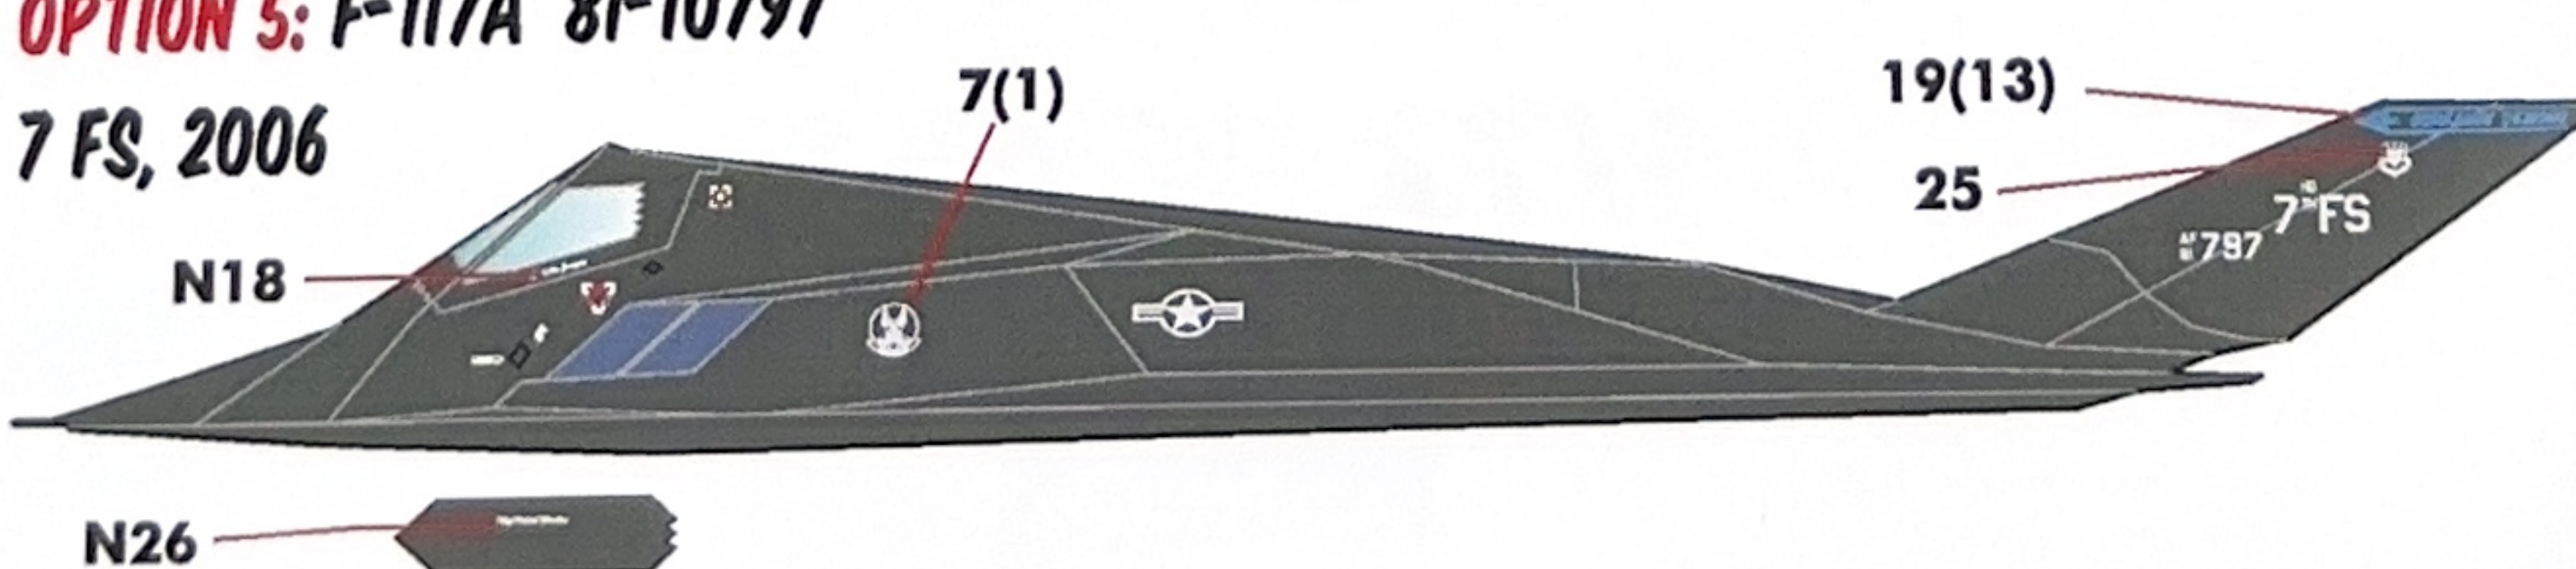

OPTION 5: F-117A 81-10797

7 FS, 2006