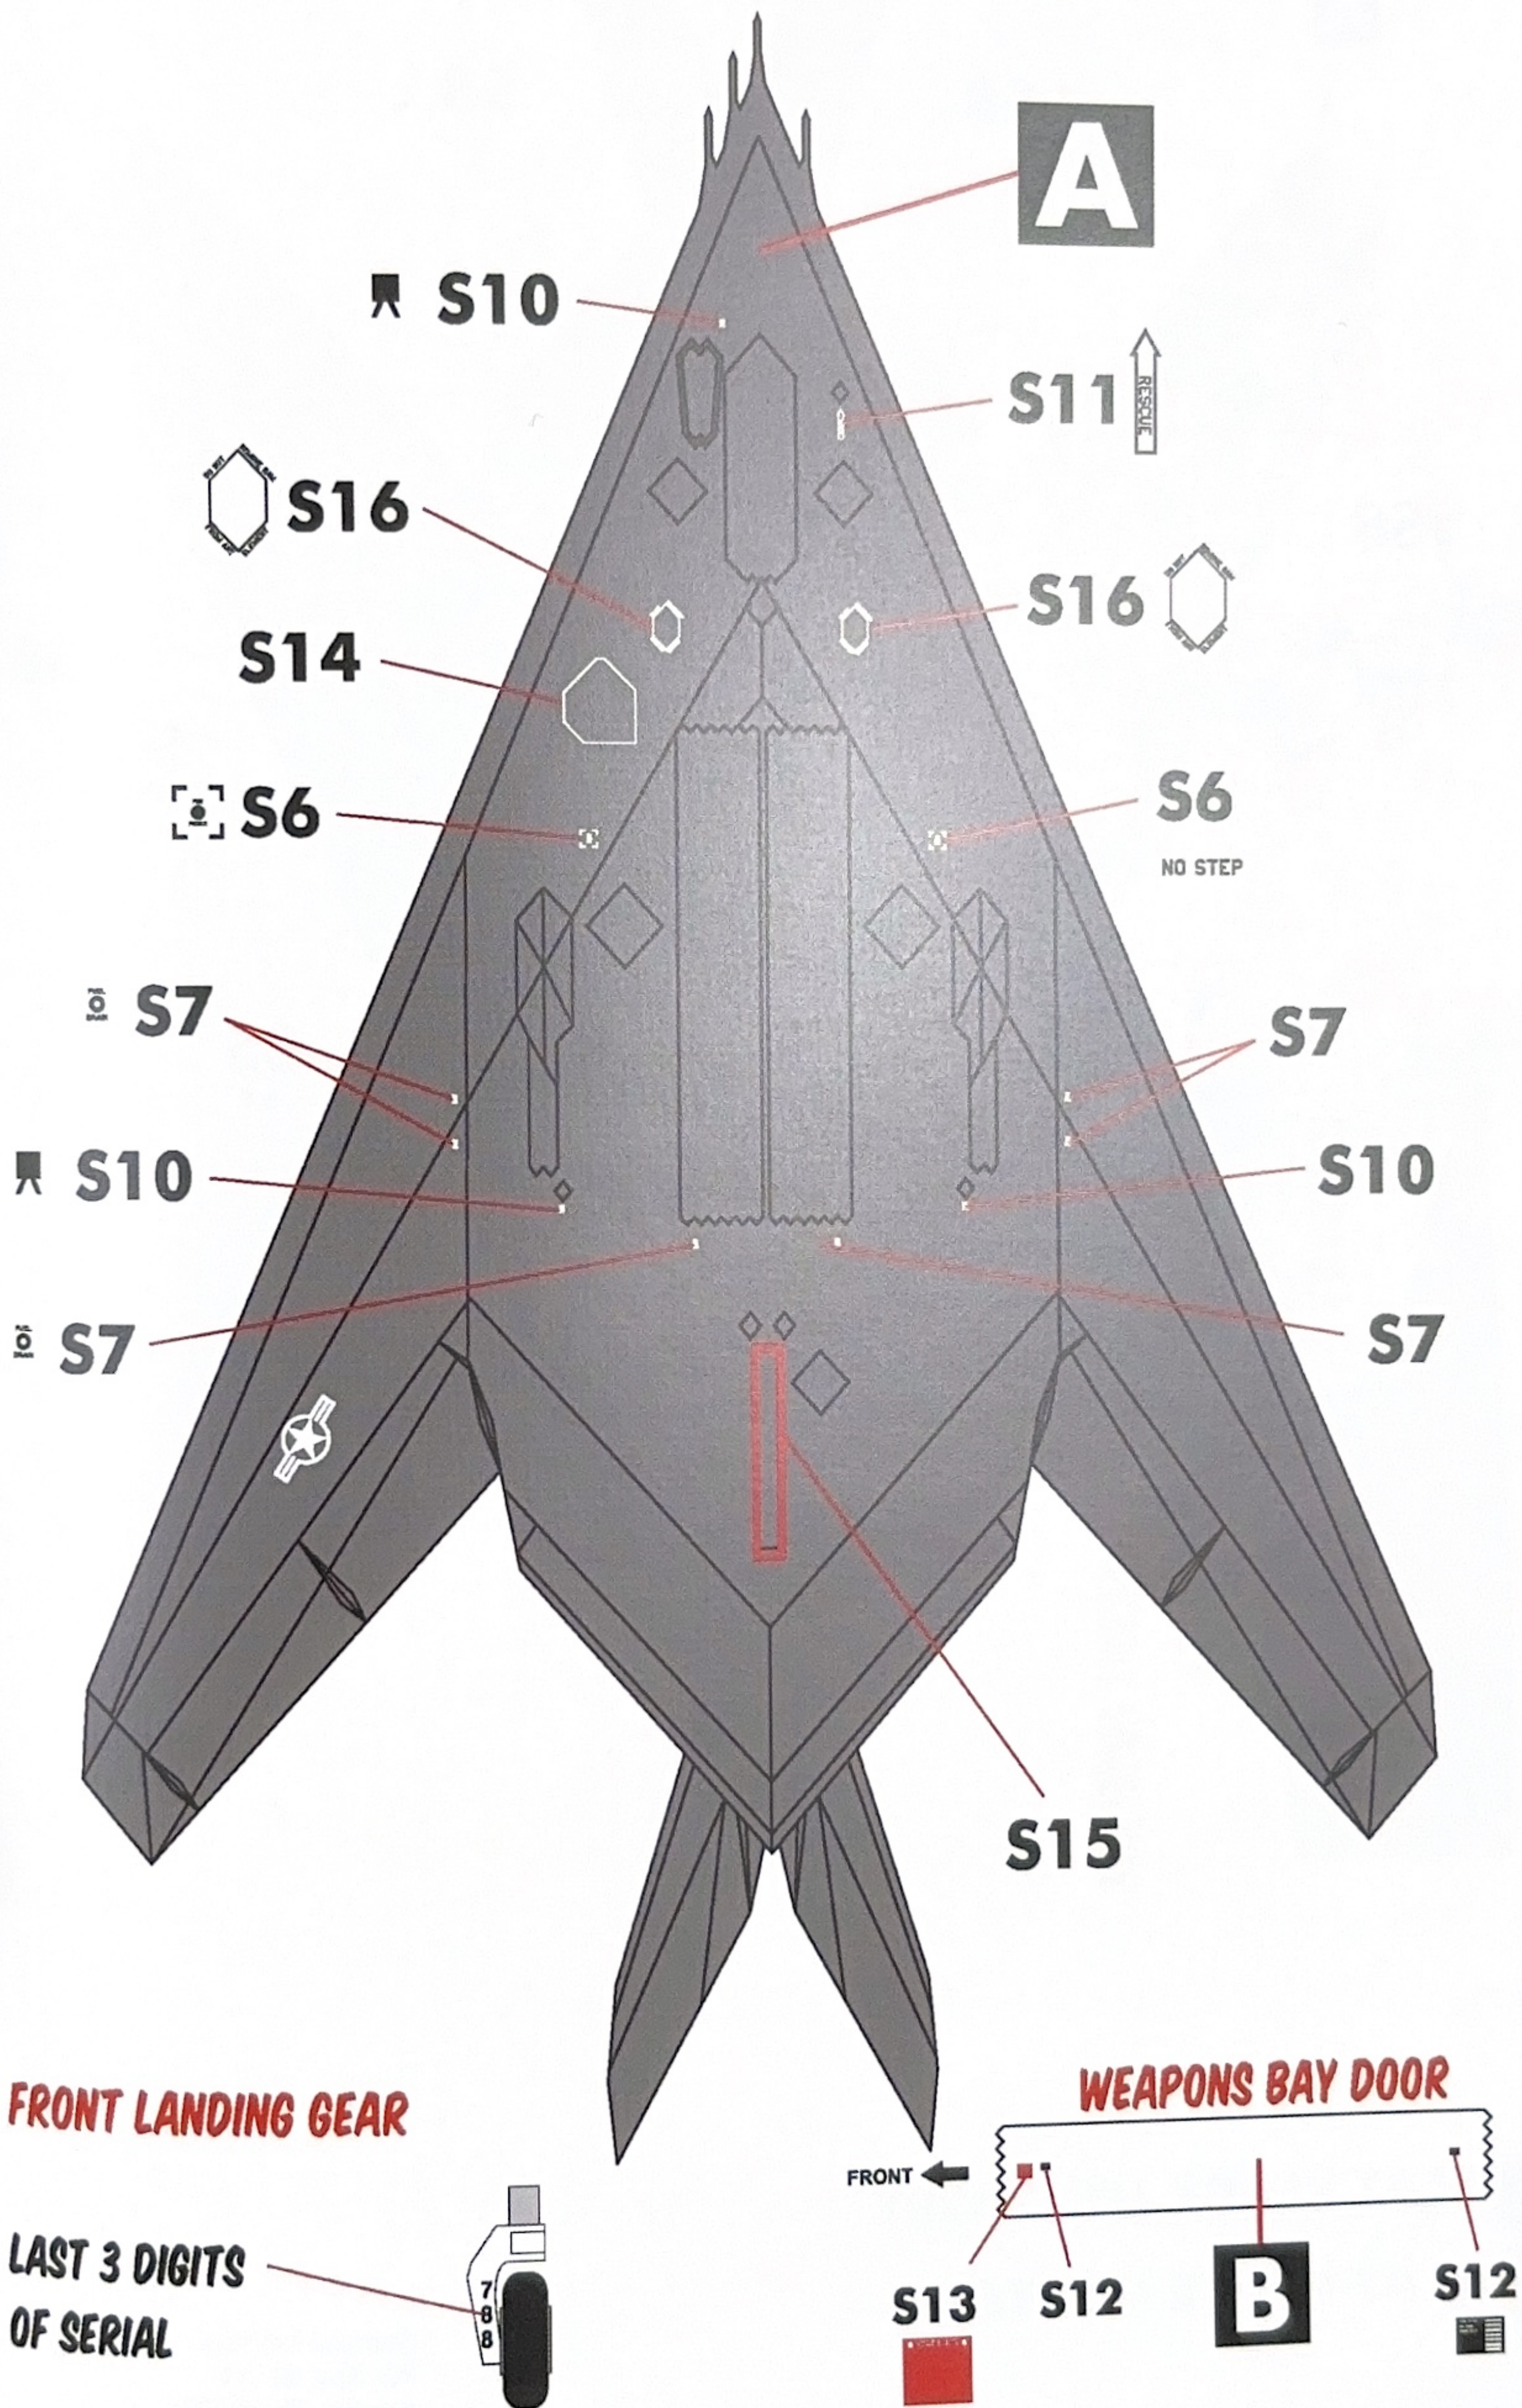

TYPICAL STENCILLING