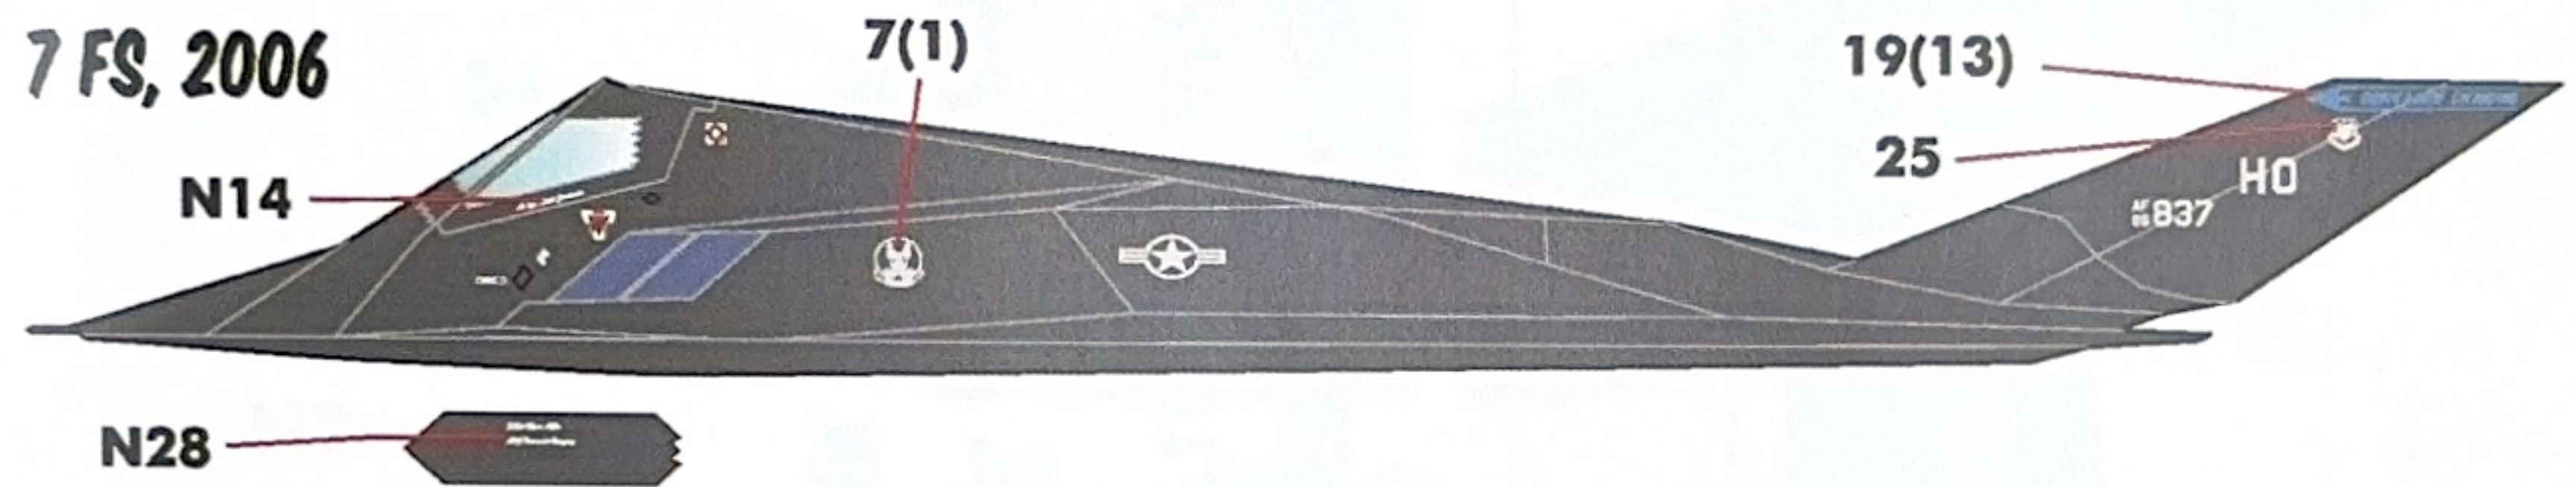

OPTION 8: F-117A 86-0837

7 FS, 2006