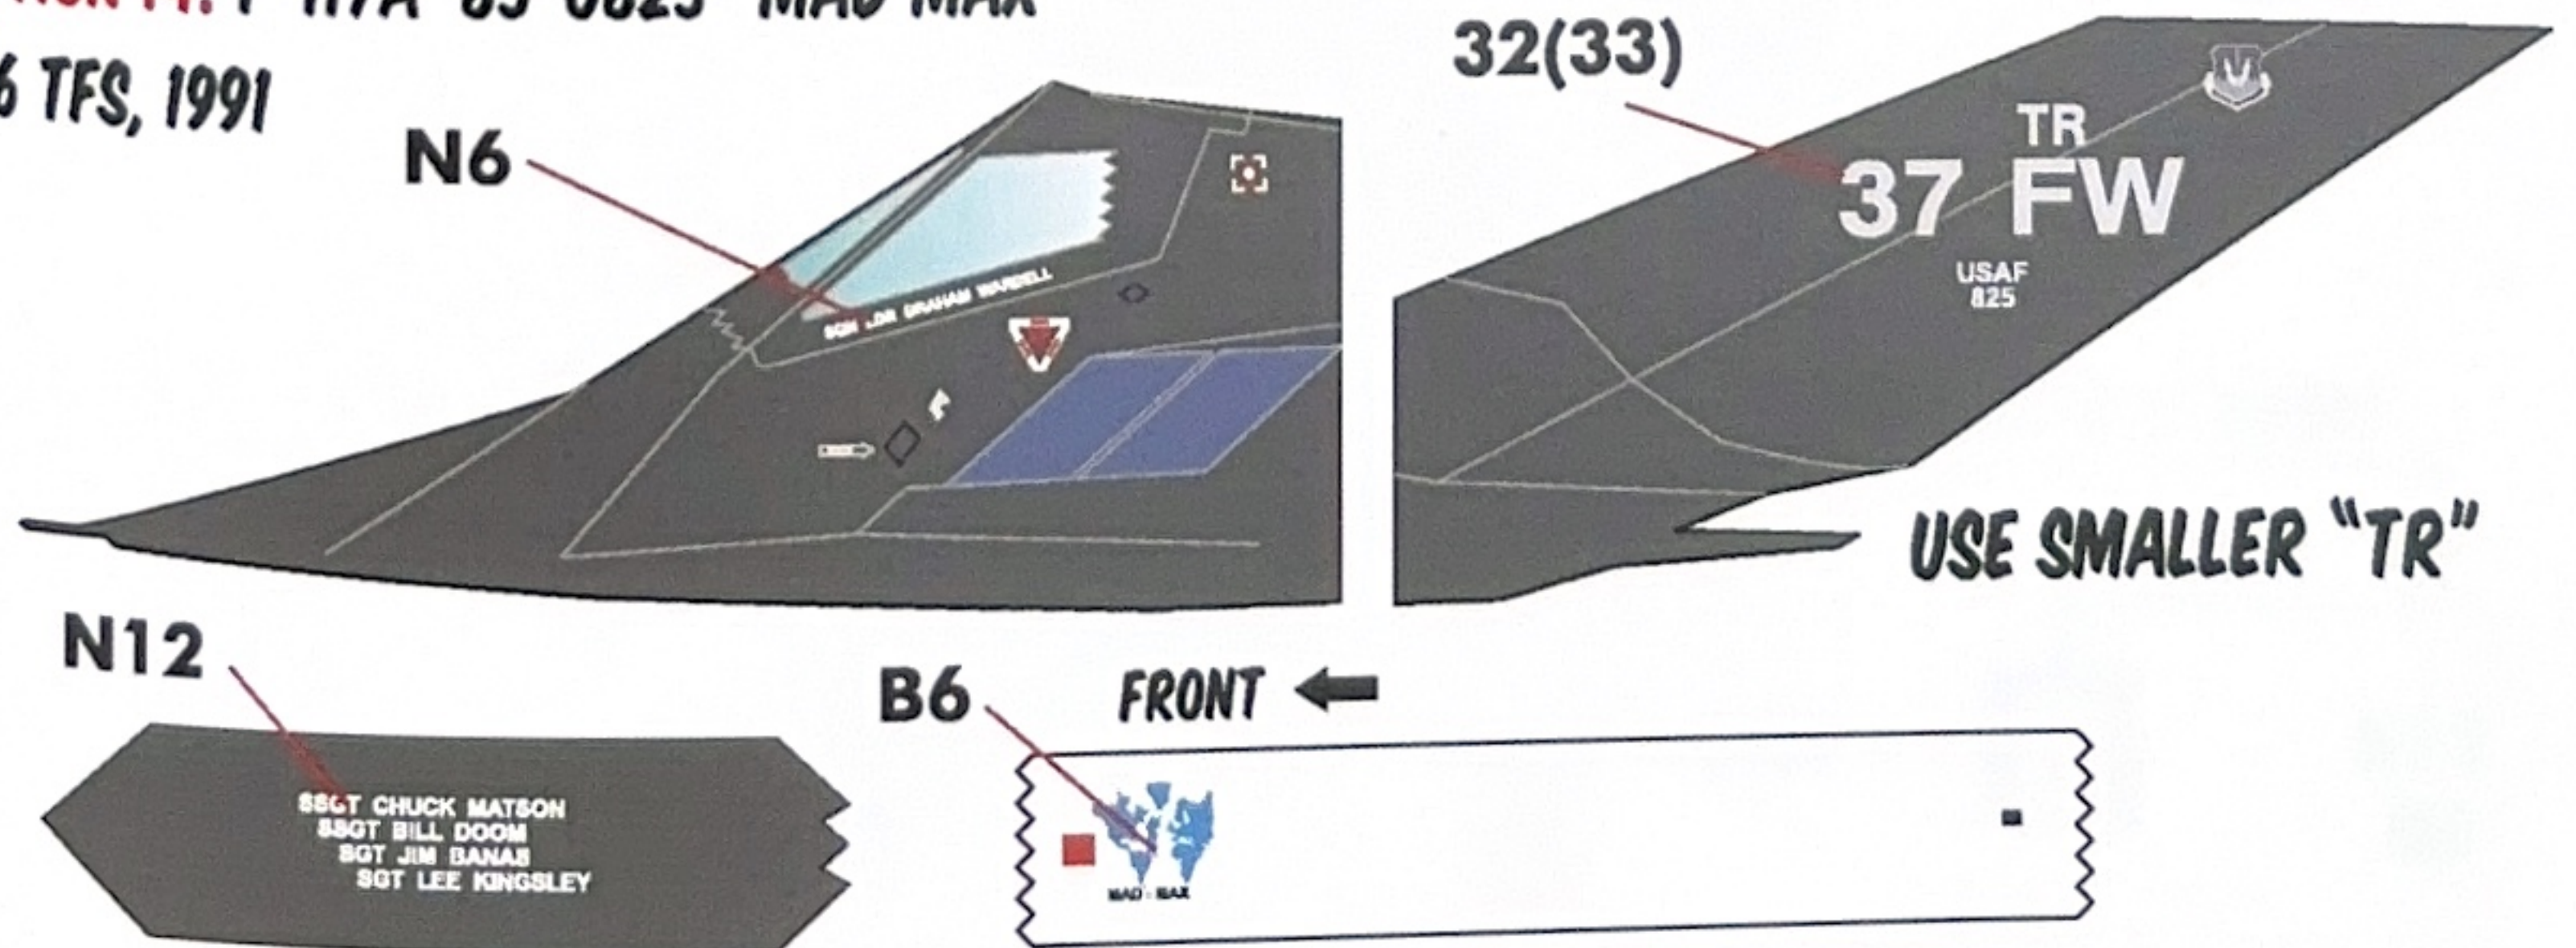

OPTION 14: F-117A 85-0825 "MAD MAX"

416 TFS, 1991