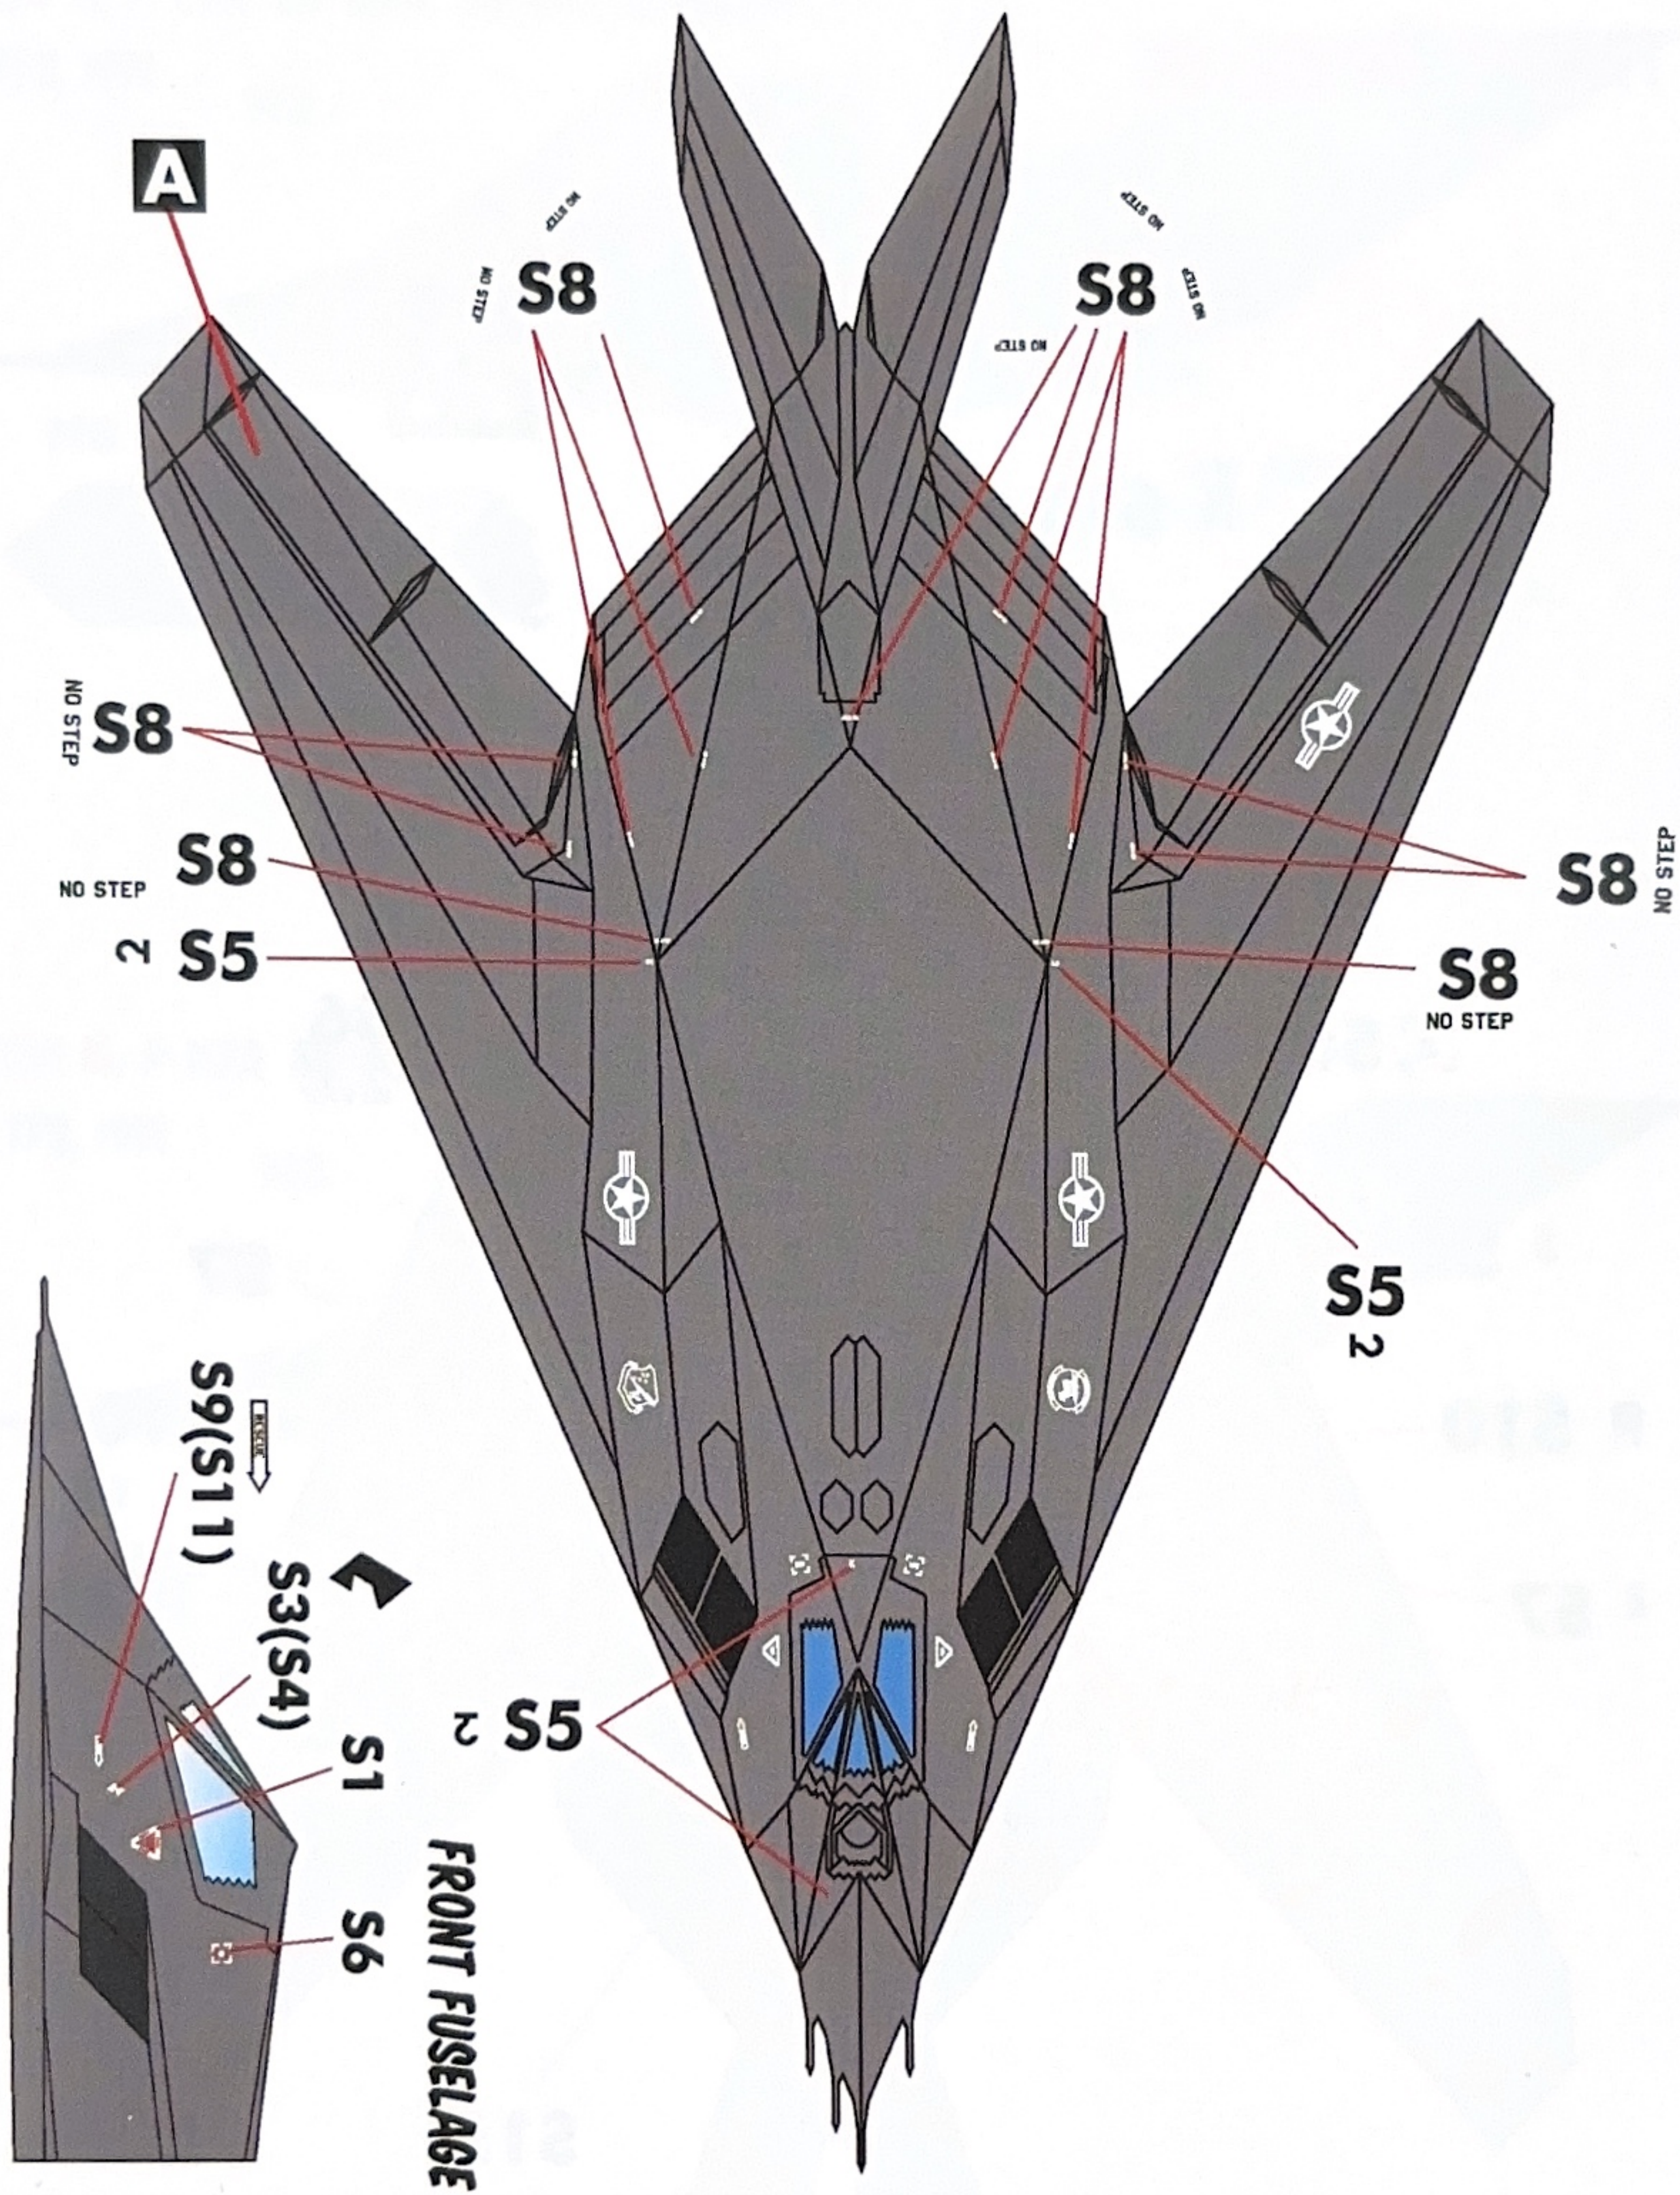

F-117

**SIXTEEN MARKING OPTIONS
FOR USAF F-117A STEALTH ATTACK AIRCRAFT
DESIGNED FOR THE HASEGAWA / ACADEMY KITS**

1/72 SCALE

DECALS PRINTED BY

OPTION 1: F-117A 80-0788

49TH FW, 2007

APPLY COMMON STENCILLING FOR ALL OPTIONS.
DECALS IN PARENTHESES () TO BE APPLIED AT THE OTHER SIDE.
APPLY NATIONAL INSIGNIA ON SAME LOCATION FOR ALL OPTION.

OPTION 2: F-117A 86-0839

49TH OG, 2006

OPTION 3: F-117A 82-0806

"VEGA 31"

THIS WAS THE F-117 SHOT DOWN OVER YUGOSLAVIA IN 1999.

OPTION 4: F-117A 84-0811

410TH FLTS, 2007

OPTION 5: F-117A 81-10797

416 TFS, 1991

OPTION 14: F-117A 85-0825 "MAD MAX"

416 TFS, 1991

OPTION 15: F-117A 88-0841 "MYSTIC WARRIOR"

416 TFS, 1991

OPTION 16: F-117A 88-0821 "SNEAK ATTACK"

416 TFS, 1991

TYPICAL STENCILLING