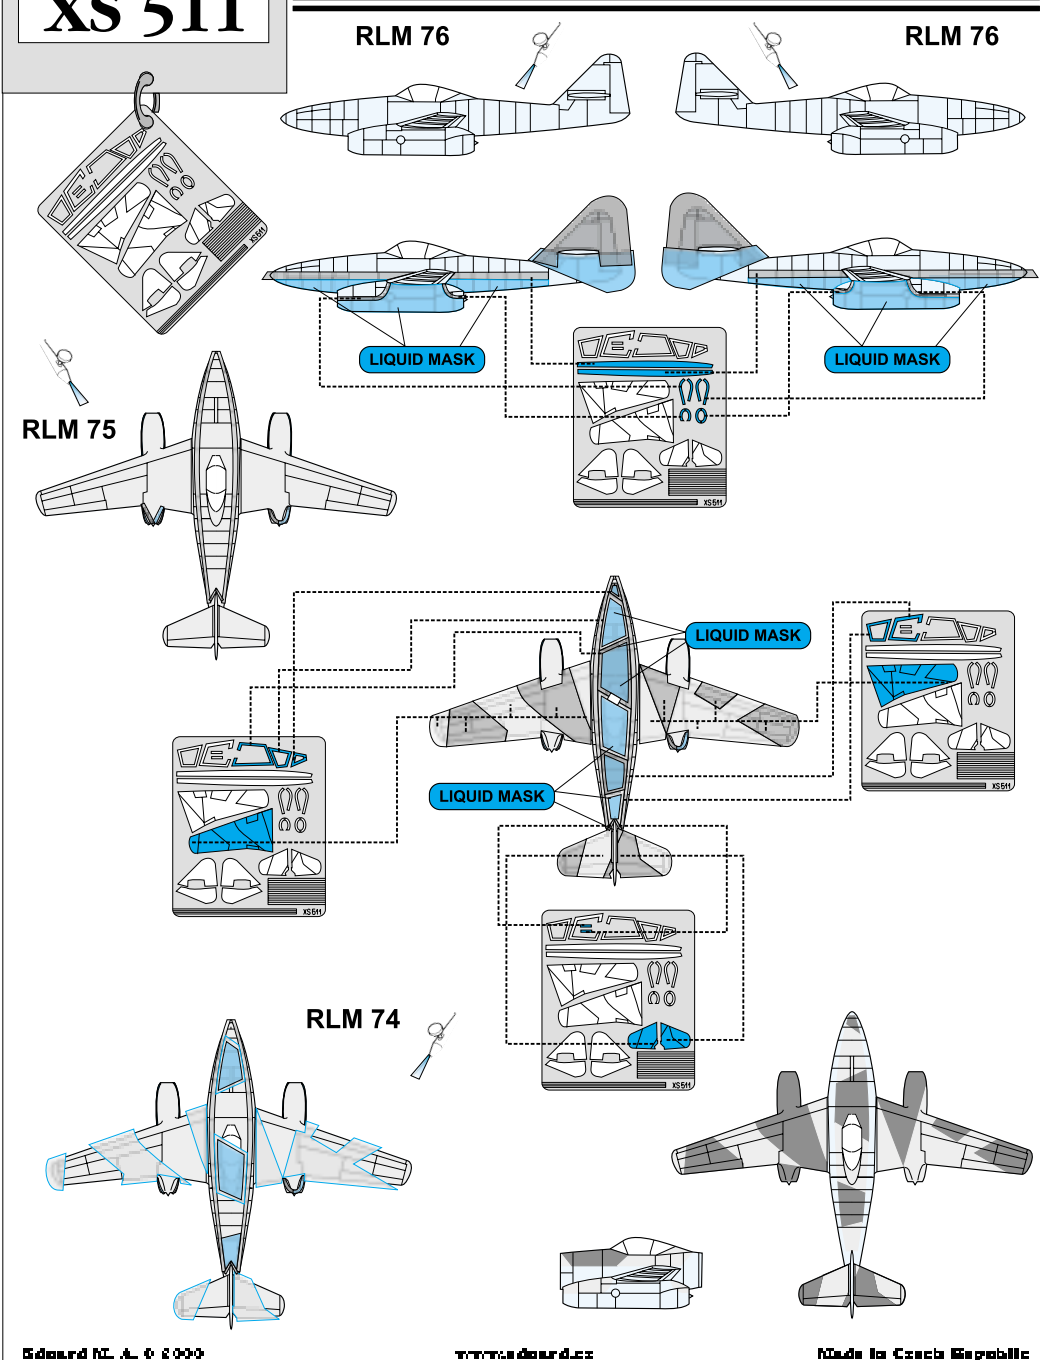

eduard
Express Mask

XS 511

Me-262 Camouflage scheme 1944 B

FOR Revell / ProModeler / Monogram 1/72 KIT

eduard
Express Mask

XS 511

Me-262 Camouflage scheme 1944 B

FOR Revell / ProModeler / Monogram 1/72 KIT