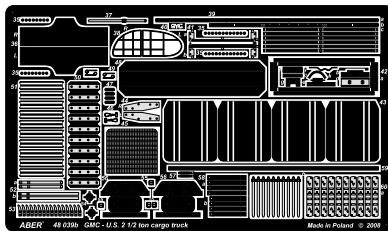

GMC (CCKW-353) Open Cabin U.S. 2 1/2 Ton Cargo Truck

1/48 scale update for Tamiya model

ABER®

48 039

WWW.ABER.NET.PL

Made in Poland © 2008