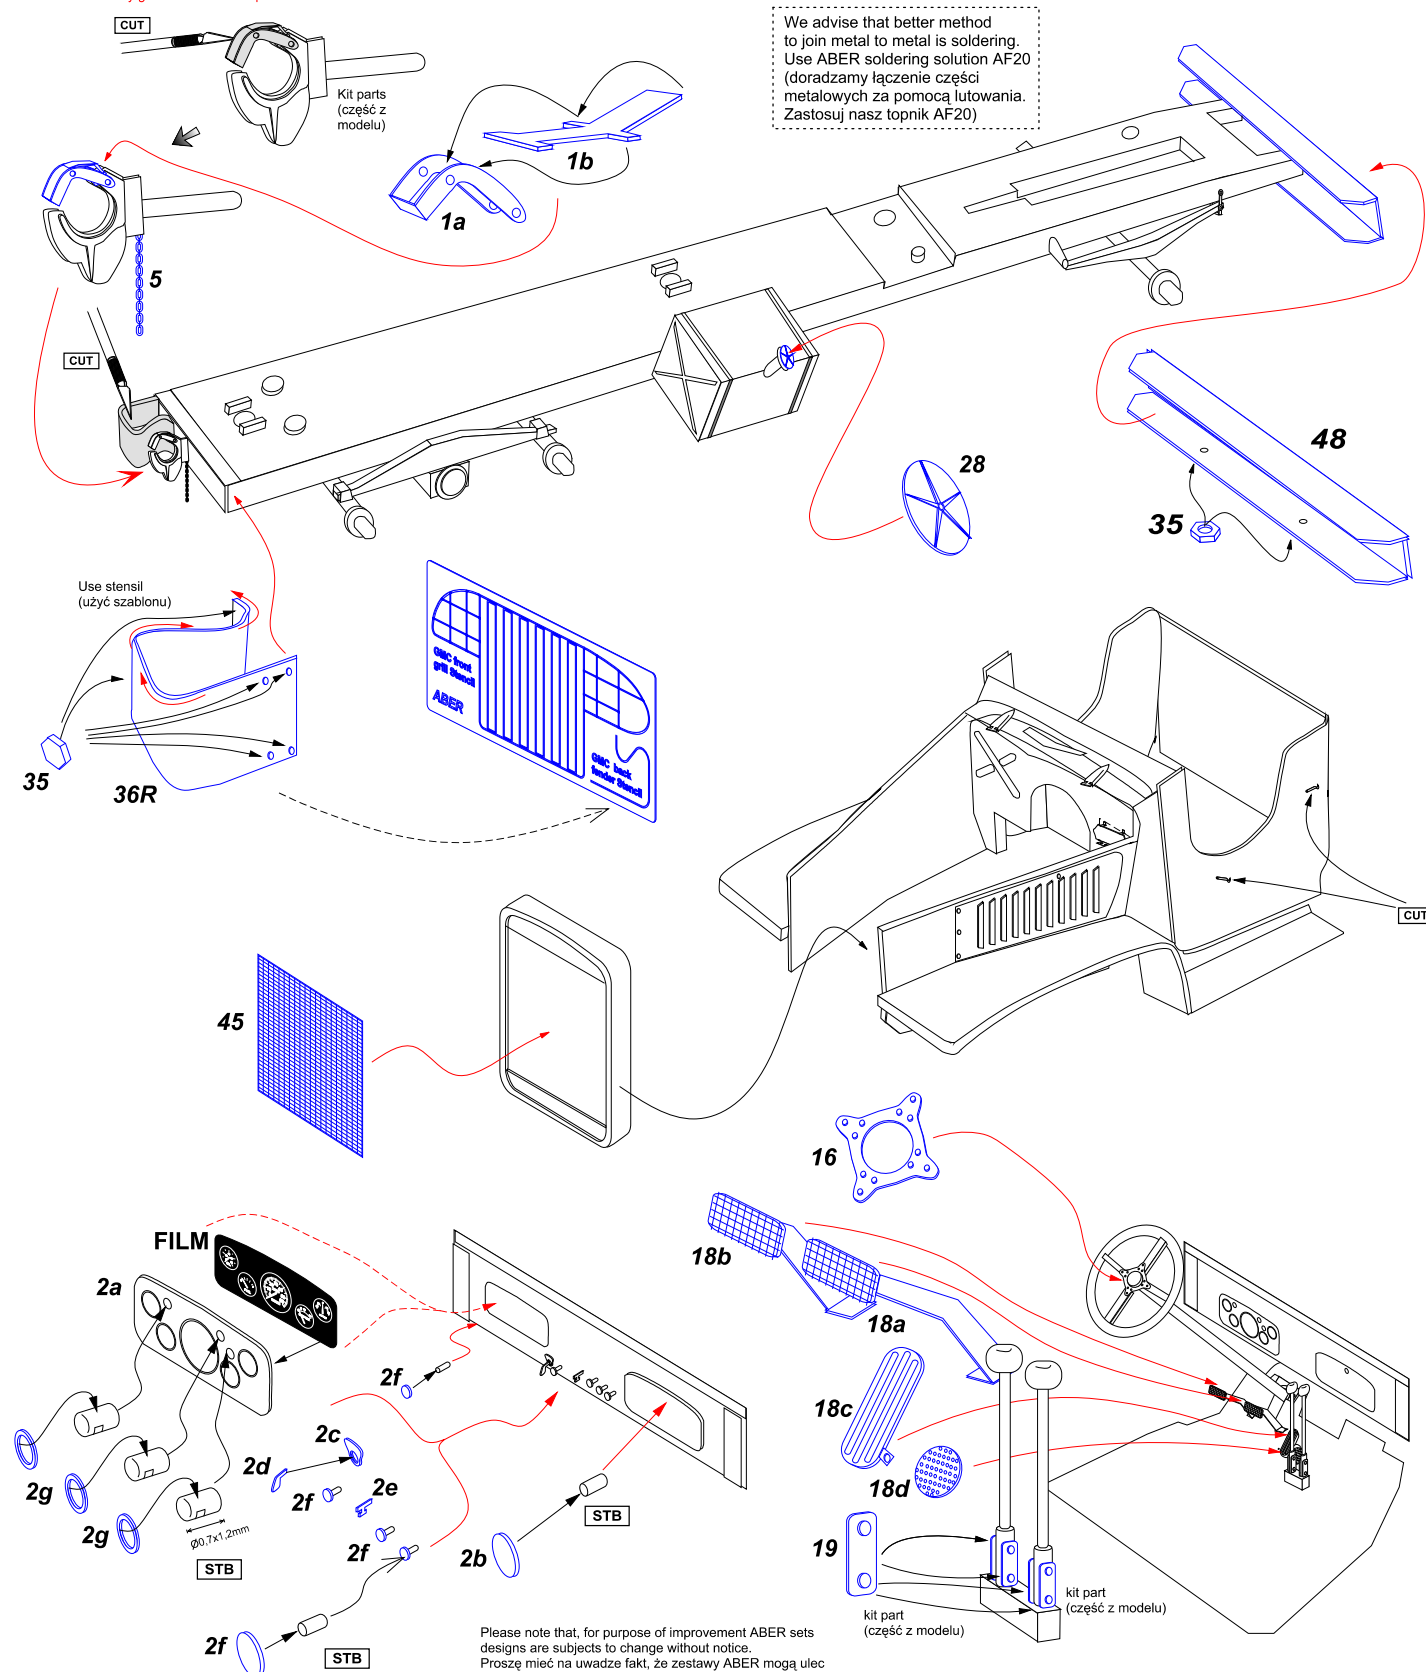

WARNING
Any unauthorized copying, producing and reproducing of ABER company products, or any part thereof, is strictly prohibited and any such action establishes liability for a civil action and may give rise to criminal prosecution.

Use Cyanoacryl glue
Kleić klejami cyjanoakrylowymi

OSTRZEŻENIE
Jakiegokolwiek kopiowanie, produkowanie i reprodukcja wyrobów firmy ABER bez zezwolenia, w całości lub części jest surowo zabronione. Powyższe działania powodują powstanie odpowiedzialności cywilnej oraz mogą spowodować wszczęcie postępowania karnego.

We advise that better method to join metal to metal is soldering. Use ABER soldering solution AF20 (doradzamy łączenie części metalowych za pomocą lutowania. Zastosuj nasz topnik AF20)