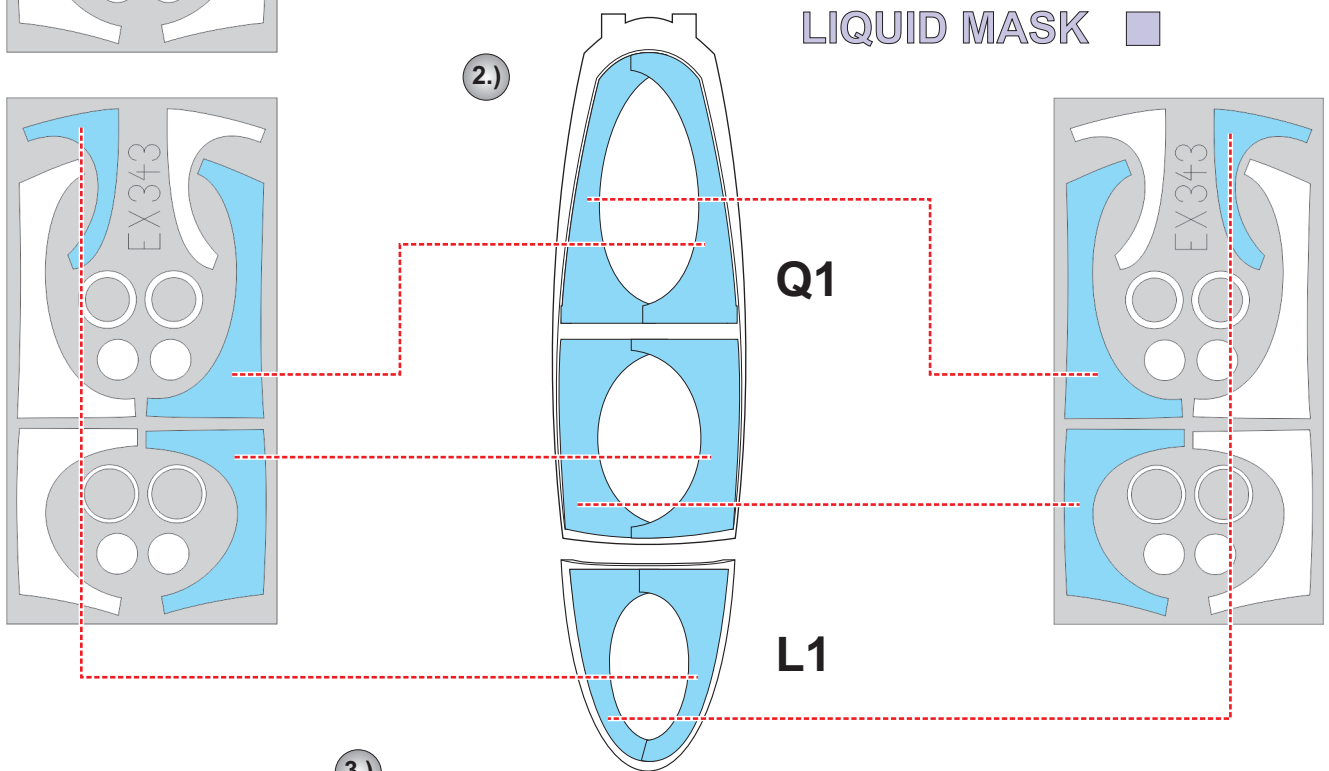

**eduard**  
**MASK**

**EX 343**

# EA-18 1/48

The die-cut mask for accurate canopy frame painting of the  
*Hasegawa* scale 1/48 KIT

LIQUID MASK ■

2.)

3.)

LIQUID MASK ■

4.)