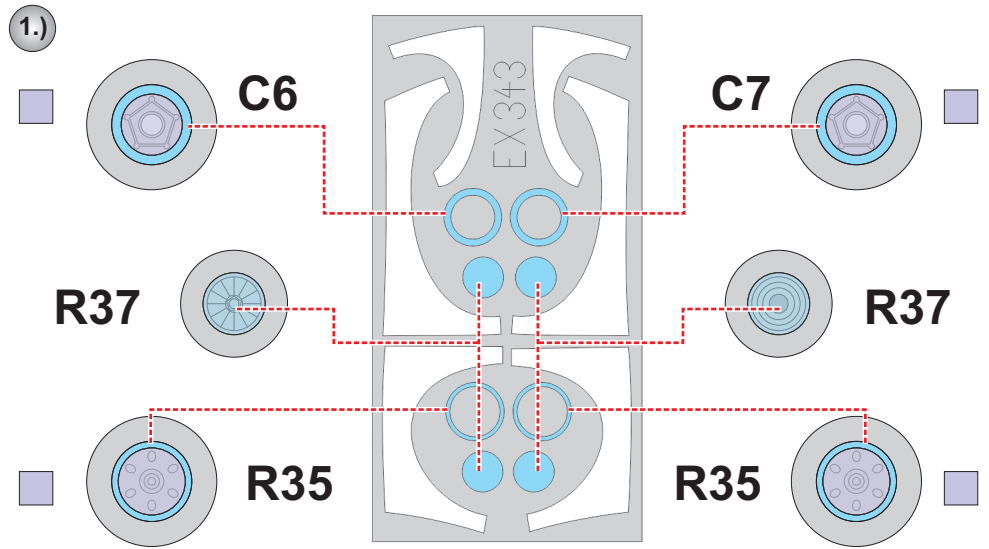

**eduard**  
**MASK**

**EX 343**

# EA-18 1/48

The die-cut mask for accurate canopy frame painting of the  
*Hasegawa* scale 1/48 KIT

LIQUID MASK ■

2.)

3.)

LIQUID MASK ■

4.)