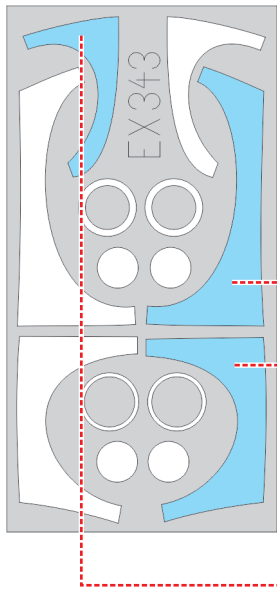

**eduard**  
**MASK**

**EX 343**

# EA-18 1/48

The die-cut mask for accurate canopy frame painting of the  
*Hasegawa* scale 1/48 KIT

LIQUID MASK ■

2.)

3.)

LIQUID MASK ■

4.)