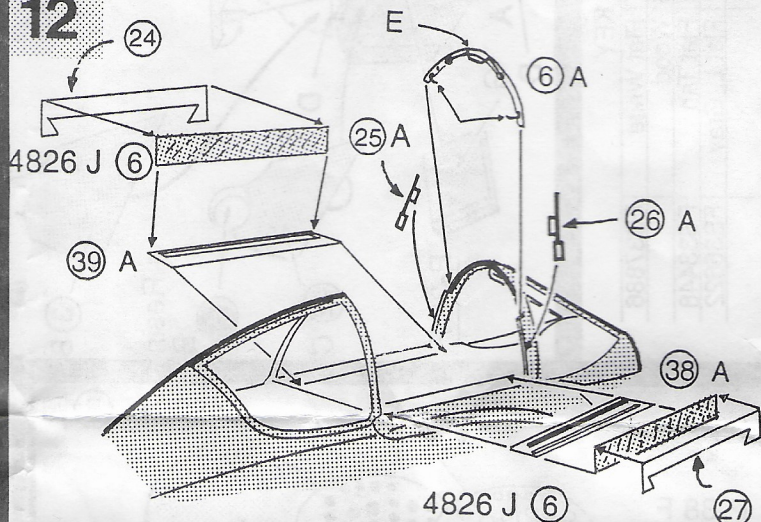

8

Step 3

10

11

12

9

Kit Part No. 6

P-38 F

TK4826 1/48 P-38 / J LIGHTNING SUPERSET

TEKNICS

13472 5th. Street, Suite 12
Chino, CA 91710

Copyright 1994. All rights reserved.
Made in the U.S.A.

P-39 J