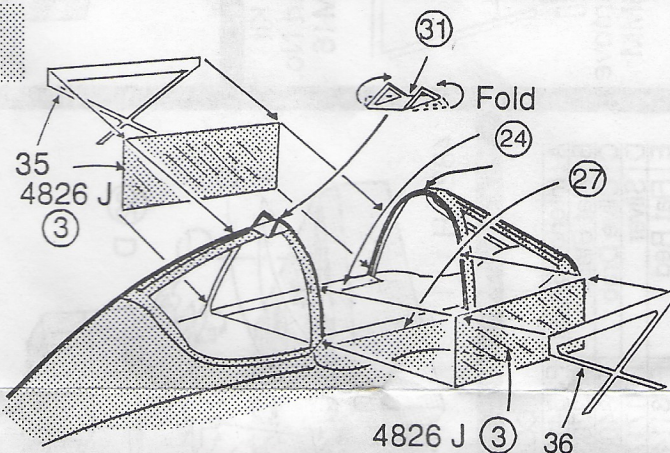

8

Step 3

10

11

12

9

Kit Part No. 6

P-38 F

TK4826 1/48 P-38 / J LIGHTNING SUPERSET

TEKNICS

13472 5th. Street, Suite 12
Chino, CA 91710

Copyright 1994. All rights reserved.
Made in the U.S.A.

P-39 J