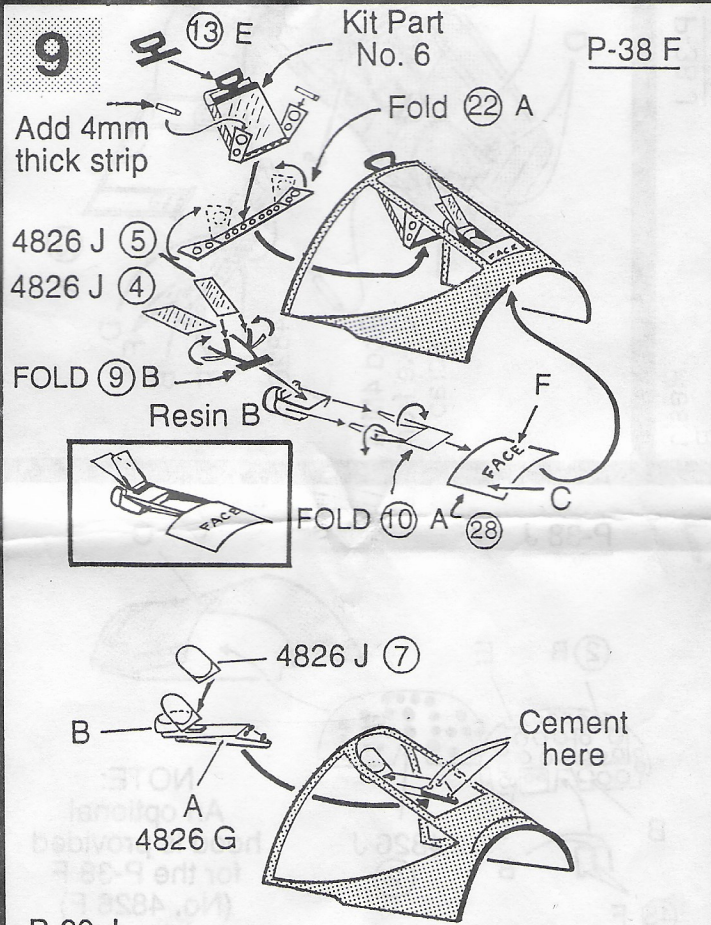

8

Step 3

10

11

12

9

Kit Part No. 6

P-38 F

TK4826 1/48 P-38 / J LIGHTNING SUPERSET

TEKNICS

13472 5th. Street, Suite 12
Chino, CA 91710

Copyright 1994. All rights reserved.
Made in the U.S.A.

P-39 J