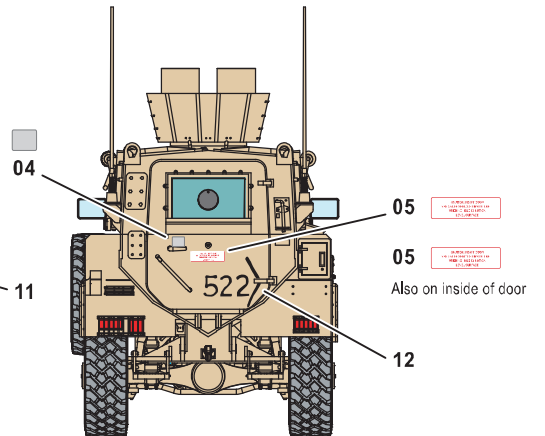

B RG-31 Mk 3

US Marine Corps.

Stone