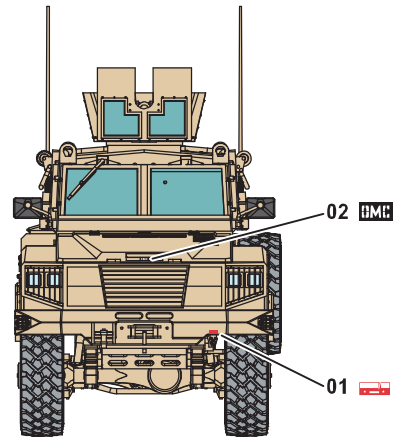

B RG-31 Mk 3

US Marine Corps.

Stone