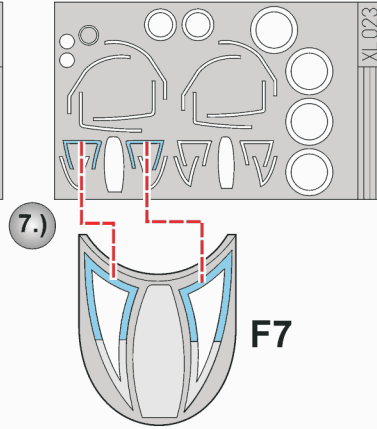

eduard
Express Mask

XL 023

A-4 Skyhawk

The die-cut mask for accurate canopy frame painting of the
Hasegawa 1/32 KIT

REFERENCES: <http://www.aircraftresourcenter.com/>
in Detail &Scale #32 - A-4 Skyhawk
Aeroguide #14 Skyhawk

REMOVE MASK

CAMOUFLAGE COLOR

INTERIOR COLOR

RUBBER COLOR

REMOVE MASK

CAMOUFLAGE COLOR

REMOVE MASK