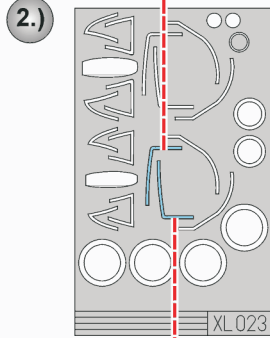

eduard
Express Mask

XL 023

A-4 Skyhawk

The die-cut mask for accurate canopy frame painting of the
Hasegawa 1/32 KIT

REFERENCES: <http://www.aircraftresourcenter.com/>
in Detail &Scale #32 - A-4 Skyhawk
Aeroguide #14 Skyhawk

REMOVE MASK

CAMOUFLAGE COLOR

INTERIOR COLOR

RUBBER COLOR

REMOVE MASK

CAMOUFLAGE COLOR

REMOVE MASK