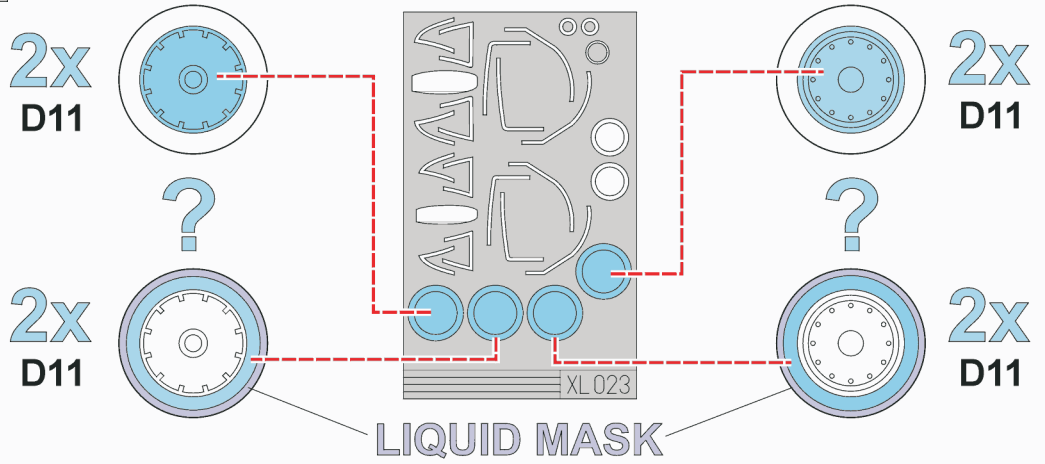

eduard
Express Mask

XL 023

A-4 Skyhawk

The die-cut mask for accurate canopy frame painting of the
Hasegawa 1/32 KIT

REFERENCES: <http://www.aircraftresourcenter.com/>
in Detail &Scale #32 - A-4 Skyhawk
Aeroguide #14 Skyhawk

REMOVE MASK

CAMOUFLAGE COLOR

INTERIOR COLOR

RUBBER COLOR

REMOVE MASK

CAMOUFLAGE COLOR

REMOVE MASK