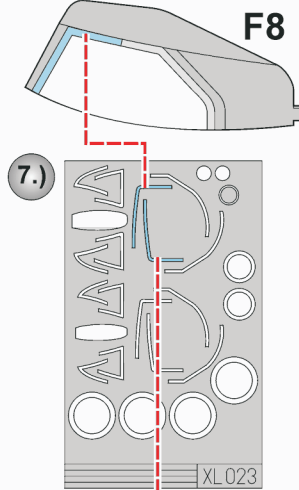

eduard
Express Mask

XL 023

A-4 Skyhawk

The die-cut mask for accurate canopy frame painting of the
Hasegawa 1/32 KIT

REFERENCES: <http://www.aircraftresourcenter.com/>
in Detail &Scale #32 - A-4 Skyhawk
Aeroguide #14 Skyhawk

REMOVE MASK

CAMOUFLAGE COLOR

INTERIOR COLOR

RUBBER COLOR

REMOVE MASK

CAMOUFLAGE COLOR

REMOVE MASK