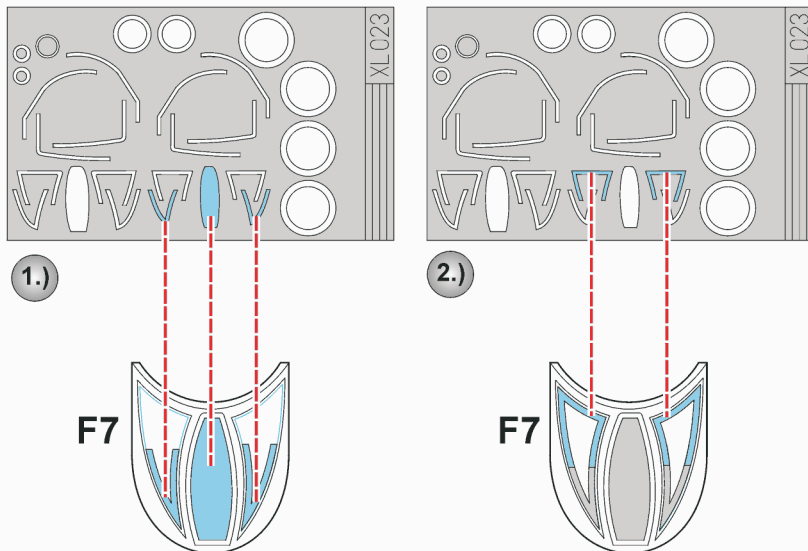

eduard
Express Mask

XL 023

A-4 Skyhawk

The die-cut mask for accurate canopy frame painting of the
Hasegawa 1/32 KIT

REFERENCES: <http://www.aircraftresourcenter.com/>
in Detail &Scale #32 - A-4 Skyhawk
Aeroguide #14 Skyhawk

REMOVE MASK

CAMOUFLAGE COLOR

INTERIOR COLOR

RUBBER COLOR

REMOVE MASK

CAMOUFLAGE COLOR

REMOVE MASK