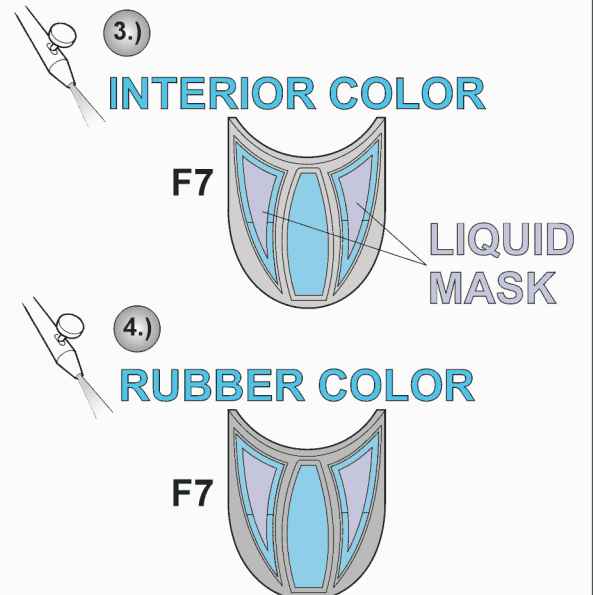

eduard
Express Mask

XL 023

A-4 Skyhawk

The die-cut mask for accurate canopy frame painting of the
Hasegawa 1/32 KIT

REFERENCES: <http://www.aircraftresourcenter.com/>
in Detail &Scale #32 - A-4 Skyhawk
Aeroguide #14 Skyhawk

REMOVE MASK

CAMOUFLAGE COLOR

INTERIOR COLOR

RUBBER COLOR

REMOVE MASK

CAMOUFLAGE COLOR

REMOVE MASK