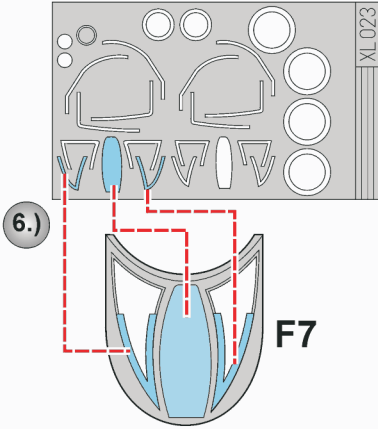

eduard
Express Mask

XL 023

A-4 Skyhawk

The die-cut mask for accurate canopy frame painting of the
Hasegawa 1/32 KIT

REFERENCES: <http://www.aircraftresourcenter.com/>
in Detail &Scale #32 - A-4 Skyhawk
Aeroguide #14 Skyhawk

REMOVE MASK

CAMOUFLAGE COLOR

INTERIOR COLOR

RUBBER COLOR

REMOVE MASK

CAMOUFLAGE COLOR

REMOVE MASK