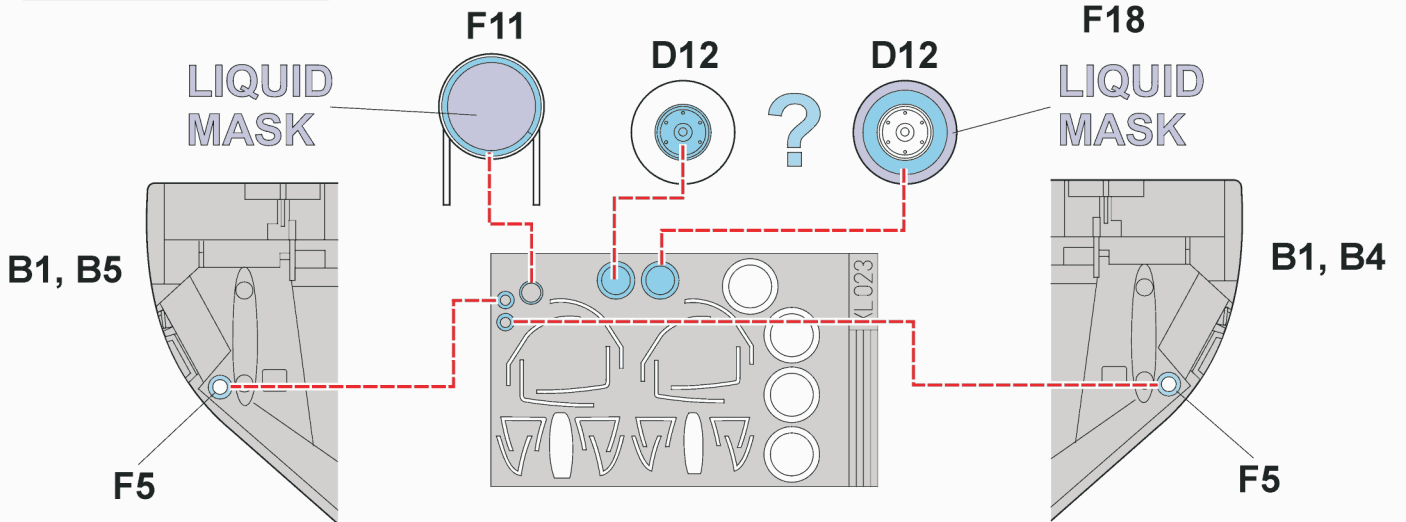

eduard
Express Mask

XL 023

A-4 Skyhawk

The die-cut mask for accurate canopy frame painting of the
Hasegawa 1/32 KIT

REFERENCES: <http://www.aircraftresourcenter.com/>
in Detail &Scale #32 - A-4 Skyhawk
Aeroguide #14 Skyhawk

REMOVE MASK

CAMOUFLAGE COLOR

INTERIOR COLOR

RUBBER COLOR

REMOVE MASK

CAMOUFLAGE COLOR

REMOVE MASK