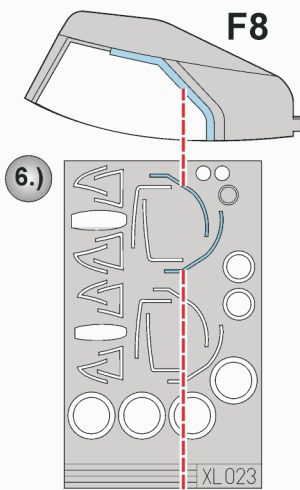

eduard
Express Mask

XL 023

A-4 Skyhawk

The die-cut mask for accurate canopy frame painting of the
Hasegawa 1/32 KIT

REFERENCES: <http://www.aircraftresourcenter.com/>
in Detail &Scale #32 - A-4 Skyhawk
Aeroguide #14 Skyhawk

REMOVE MASK

CAMOUFLAGE COLOR

INTERIOR COLOR

RUBBER COLOR

REMOVE MASK

CAMOUFLAGE COLOR

REMOVE MASK