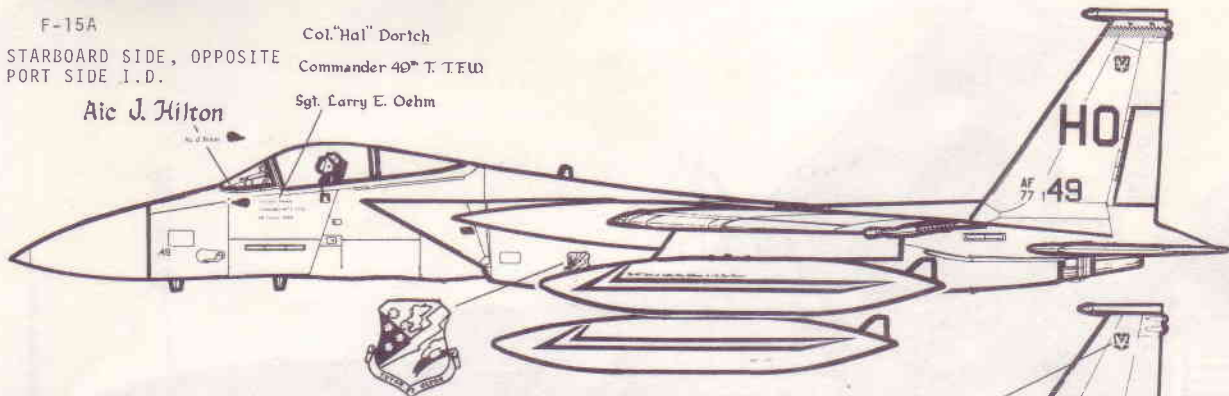

2 Tone Compass Gray Scheme

F-15A

STARBOARD SIDE, OPPOSITE  
PORT SIDE I.D.

Col. "Hal" Dortch  
Commander 40<sup>th</sup> T. T.F.W.

Sgt. Larry E. Oehm

Aic J. Hilton

GEN ROBERT J. DIXON

BOTH SIDES

TACTICAL AIR COMMAND  
BOTH SIDES

1st T.F.W.  
BOTH SIDES

BOTH SIDES

CAPT LEE LESHNER

TEXAS