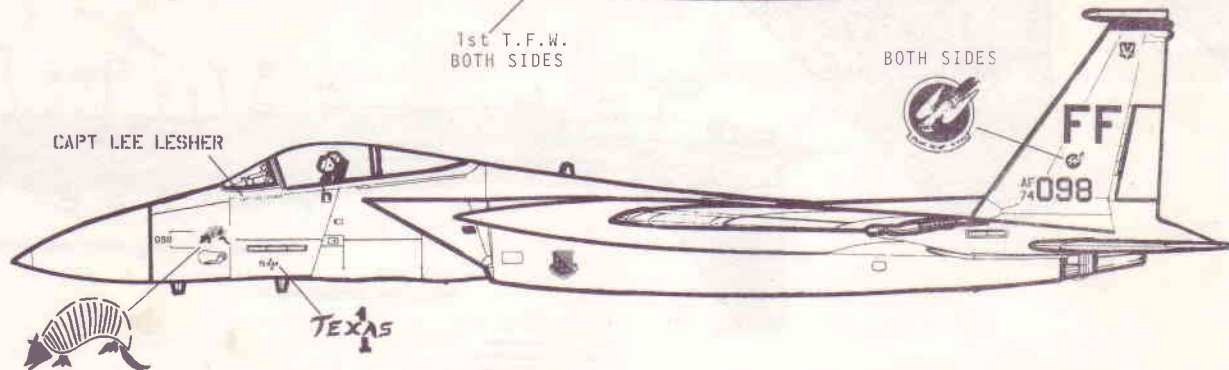

2 Tone Compass Gray Scheme

F-15A

STARBOARD SIDE, OPPOSITE  
PORT SIDE I.D.

Col. "Hal" Dortch  
Commander 40<sup>th</sup> T. T.F.W.

Sgt. Larry E. Oehm

Aic J. Hilton

GEN ROBERT J. DIXON

BOTH SIDES

TACTICAL AIR COMMAND  
BOTH SIDES

1st T.F.W.  
BOTH SIDES

BOTH SIDES

CAPT LEE LESHNER

TEXAS