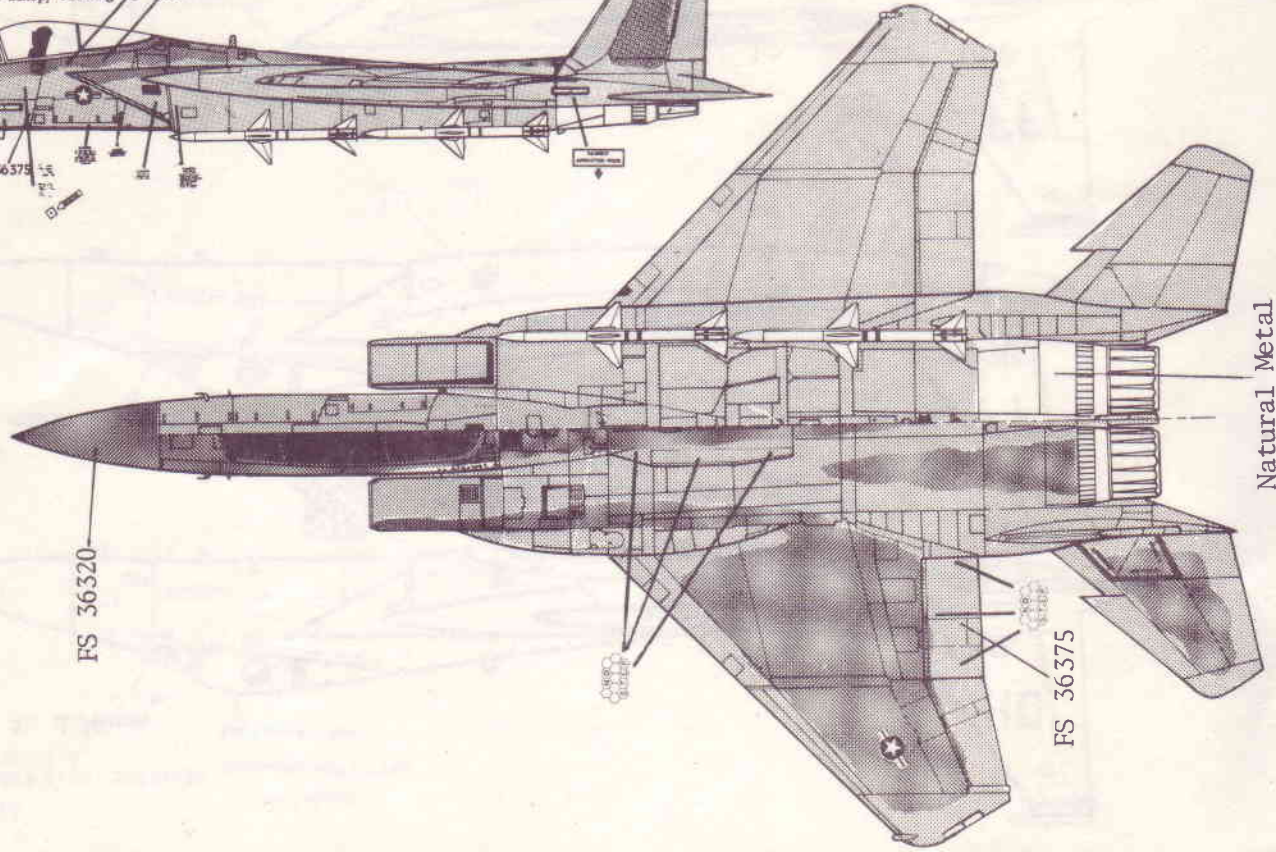

2 Tone Compass Gray Scheme

F-15A

STARBOARD SIDE, OPPOSITE  
PORT SIDE I.D.

Col. "Hal" Dortch  
Commander 40<sup>th</sup> T. T.F.W.

Sgt. Larry E. Oehm

Aic J. Hilton

GEN ROBERT J. DIXON

BOTH SIDES

TACTICAL AIR COMMAND  
BOTH SIDES

1st T.F.W.  
BOTH SIDES

BOTH SIDES

CAPT LEE LESHNER

TEXAS