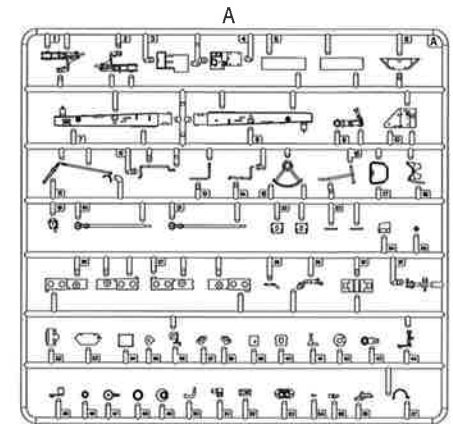

German 88mm Gun FlaK 36 w/ SSys Wagon

Border

● READY TO ASSEMBLE PRECISION MODEL KIT ● MODELING SKILLS HELPFUL IF UNDER 14 YEARS OF AGE ● MODEL MAY VARY FROM IMAGE ON BOX ● CEMENT AND PAINT NOT INCLUDED

德國50噸SSYS平板車加裝FLAK36型88mm高炮
ドイツSSys50トン軍用平台貨車/88ミリFLAK36砲搭載

1/35
SCALE
BT-044

- ◆ INCLUDING PE PARTS & DECAL.
- ◆ INCLUDING FULL SET OF SSYS WAGON.
- ◆ INCLUDING FlaK 36 METAL GUN BARREL.

A.Casa. &

1

?

高位状态
HIGH position

24

25

26

Hook Position I

Hook Position II

Hook Position III

27

28

29

30

MAKE 4

對側相同
Both Side

Optional
可选零件

MAKE 8

切除
CUT

2 制作二組
Make 2 set