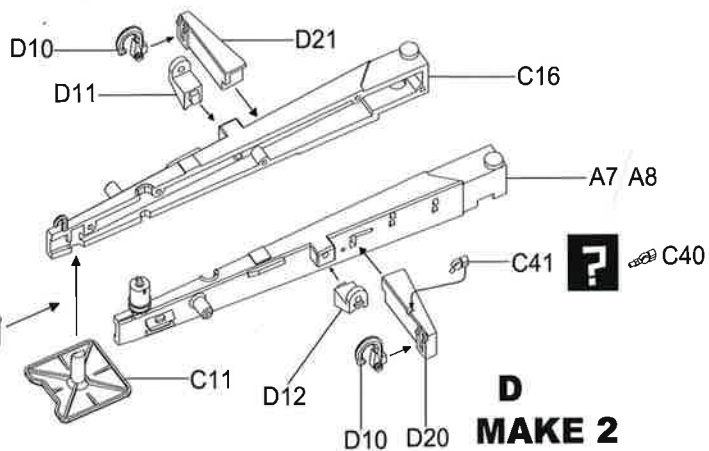

德國50噸SSYS平板車加裝FLAK36型88mm高炮
ドイツSSys50トン軍用平台貨車/88ミリFLAK36砲搭載

1/35
SCALE
BT-044

- ◆ INCLUDING PE PARTS & DECAL.
- ◆ INCLUDING FULL SET OF SSYS WAGON.
- ◆ INCLUDING FlaK 36 METAL GUN BARREL.

A.Casa. &

1

?

高位状态
HIGH position

旋转180度安装到低位状态
Rotate 180 degrees to install in the low position

C
MAKE 4

?
Optional
可选零件

D
MAKE 2

2

C
?
Optional
可选零件

E1

3

24

25

26

Hook Position I

Hook Position II

Hook Position III

27

28