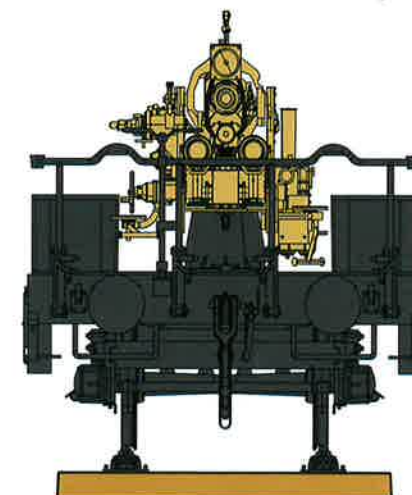

3 制作二組
Make 2 set

33

Option 1 Straight Rail

Option 2 Curved Rail

Optional 1

涂装指示
Painting

Optional 2

	Color Name	FS/RAL Standard	VIC.	MIG AMMO	TAMIYA	Mr. HOBBY	Vallejo		Color Name	FS/RAL Standard	VIC.	MIG AMMO	TAMIYA	Mr. HOBBY	Vallejo
	German Grey	RAL 7021	MA019	A.MIG-204	XF-63	C 40	71.052		Old Rust	FS 30040	MA216	A.MIG-041	TS-62	C 327	70.302
	Gun Metal	RAL 9007	MH002	A.MIG-045	XF-10	C 78	71.073		Medium Rust	FS 22144	MA215	A.MIG-040	XF-79	YC 16	70.829
	Wood Base	FS 30475	MA018	A.MIG-057	XF-78		70.819		Chipping Brown	RAL 8019	MA116	A.MIG-079	TS-69	SC 06	70.822
	Wood Brown	RAL 8007	MA015	A.MIG-057		C 43	71.032		Panzer Dark Yellow	RAL 7028	MA020	A.MIG-903	XF-60	C 39	70.978