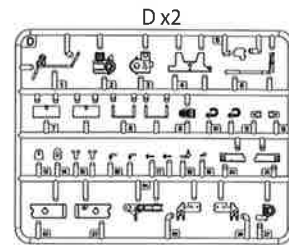

German 88mm Gun FlaK 36 w/ SSys Wagon

Border

● READY TO ASSEMBLE PRECISION MODEL KIT ● MODELING SKILLS HELPFUL IF UNDER 14 YEARS OF AGE ● MODEL MAY VARY FROM IMAGE ON BOX ● CEMENT AND PAINT NOT INCLUDED

德國50噸SSYS平板車加裝FLAK36型88mm高炮
ドイツSSys50トン軍用平台貨車/88ミリFLAK36砲搭載

1/35
SCALE
BT-044

- ◆ INCLUDING PE PARTS & DECAL.
- ◆ INCLUDING FULL SET OF SSYS WAGON.
- ◆ INCLUDING FlaK 36 METAL GUN BARREL.

A.Casa. &

1

?

高位状态
HIGH position