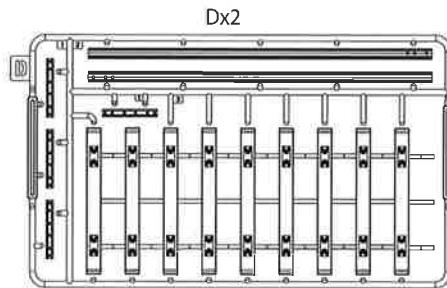

German 88mm Gun FlaK 36 w/ SSys Wagon

Border

● READY TO ASSEMBLE PRECISION MODEL KIT ● MODELING SKILLS HELPFUL IF UNDER 14 YEARS OF AGE ● MODEL MAY VARY FROM IMAGE ON BOX ● CEMENT AND PAINT NOT INCLUDED

德國50噸SSYS平板車加裝FLAK36型88mm高炮
ドイツSSys50トン軍用平台貨車/88ミリFLAK36砲搭載

1/35
SCALE
BT-044

- ◆ INCLUDING PE PARTS & DECAL.
- ◆ INCLUDING FULL SET OF SSYS WAGON.
- ◆ INCLUDING FlaK 36 METAL GUN BARREL.

A.Casa. &

1

?

高位状态
HIGH position