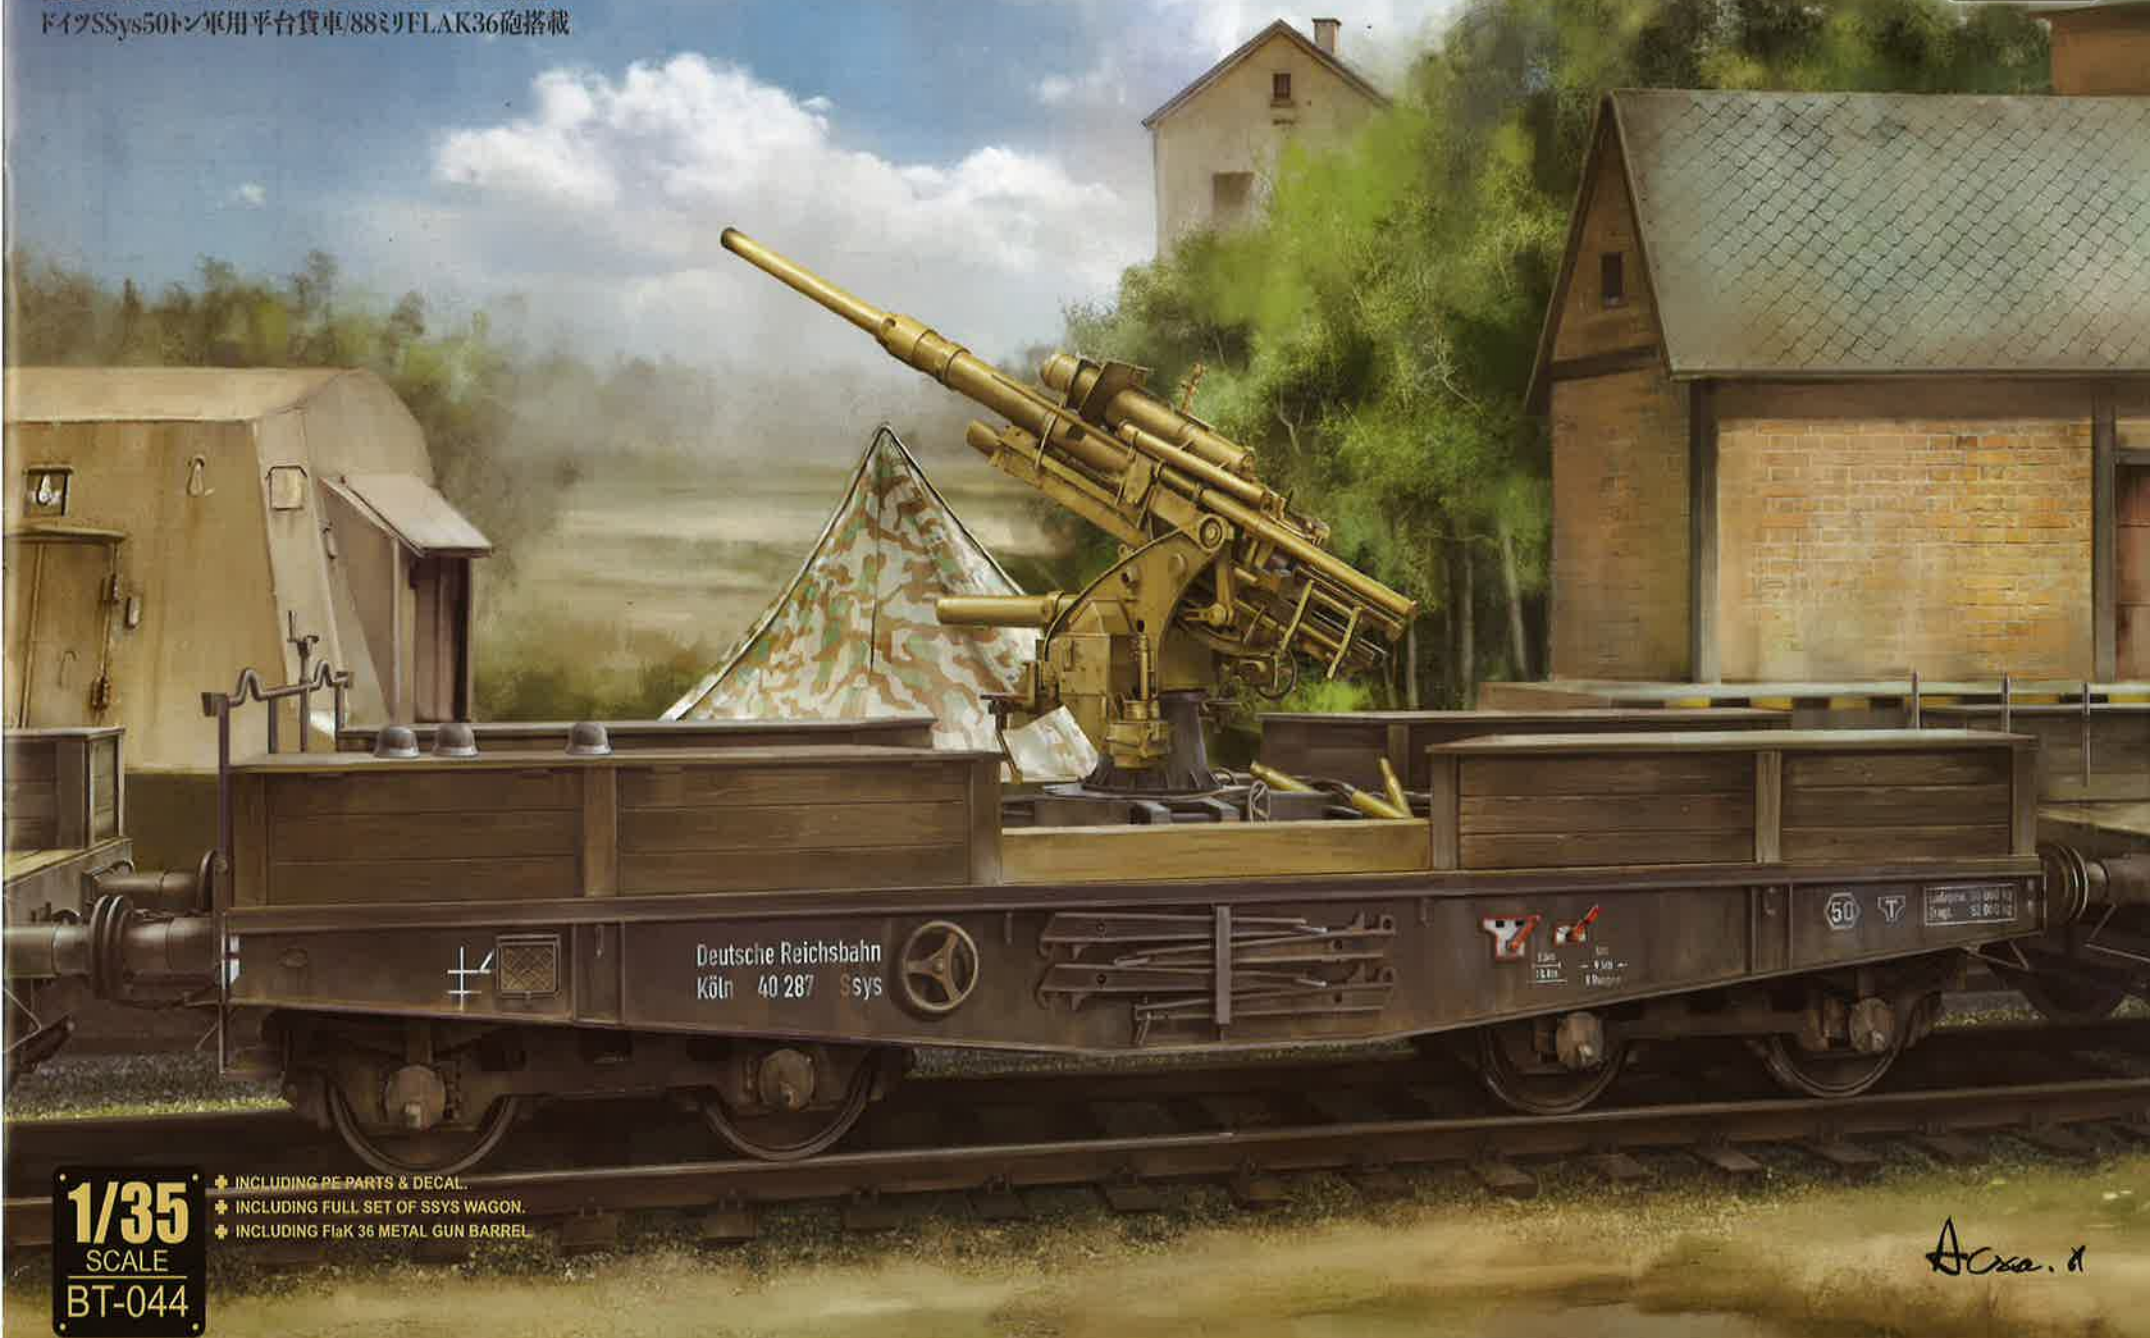

German 88mm Gun FlaK 36 w/ SSys Wagon

Border

● READY TO ASSEMBLE PRECISION MODEL KIT ● MODELING SKILLS HELPFUL IF UNDER 14 YEARS OF AGE ● MODEL MAY VARY FROM IMAGE ON BOX ● CEMENT AND PAINT NOT INCLUDED

德國50噸SSYS平板車加裝FLAK36型88mm高炮
ドイツSSys50トン軍用平台貨車/88ミリFLAK36砲搭載

1/35
SCALE
BT-044

- ◆ INCLUDING PE PARTS & DECAL.
- ◆ INCLUDING FULL SET OF SSYS WAGON.
- ◆ INCLUDING FlaK 36 METAL GUN BARREL.

A.Casa. &

1

?

高位状态
HIGH position