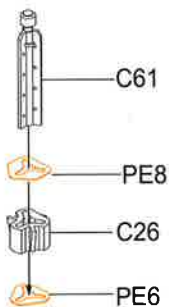

德國50噸SSYS平板車加裝FLAK36型88mm高炮
ドイツSSys50トン軍用平台貨車/88ミリFLAK36砲搭載

1/35
SCALE
BT-044

- ◆ INCLUDING PE PARTS & DECAL.
- ◆ INCLUDING FULL SET OF SSYS WAGON.
- ◆ INCLUDING FlaK 36 METAL GUN BARREL.

A.Casa. &

1

?

高位状态
HIGH position

旋转180度安装到低位状态
Rotate 180 degrees to install in the low position

C
MAKE 4

?
Optional
可选零件

D
MAKE 2

2

C
?
Optional
可选零件

E1

3

24

25

26

Hook Position I

Hook Position II

Hook Position III

27

28