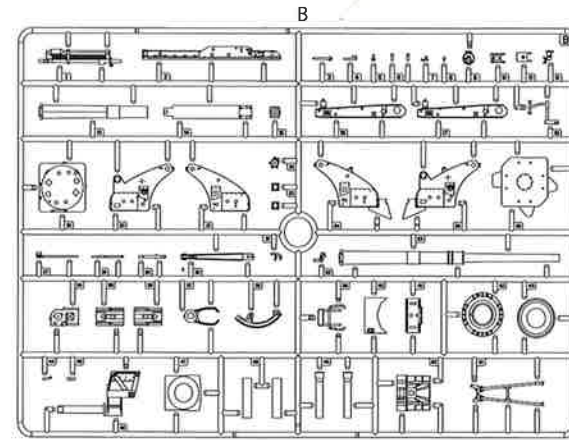

German 88mm Gun FlaK 36 w/ SSys Wagon

Border

● READY TO ASSEMBLE PRECISION MODEL KIT ● MODELING SKILLS HELPFUL IF UNDER 14 YEARS OF AGE ● MODEL MAY VARY FROM IMAGE ON BOX ● CEMENT AND PAINT NOT INCLUDED

德國50噸SSYS平板車加裝FLAK36型88mm高炮
ドイツSSys50トン軍用平台貨車/88ミリFLAK36砲搭載

1/35
SCALE
BT-044

- ◆ INCLUDING PE PARTS & DECAL.
- ◆ INCLUDING FULL SET OF SSYS WAGON.
- ◆ INCLUDING FlaK 36 METAL GUN BARREL.

A.Casa. &

1

?

高位状态
HIGH position