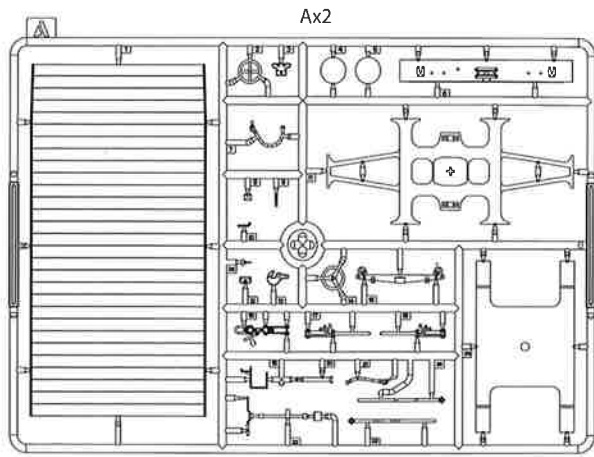

德國50噸SSYS平板車加裝FLAK36型88mm高炮
ドイツSSys50トン軍用平台貨車/88ミリFLAK36砲搭載

1/35
SCALE
BT-044

- ◆ INCLUDING PE PARTS & DECAL.
- ◆ INCLUDING FULL SET OF SSYS WAGON.
- ◆ INCLUDING FlaK 36 METAL GUN BARREL.

A.Casa. &

1

?

高位状态
HIGH position