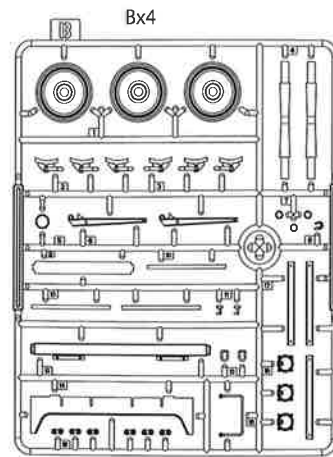

German 88mm Gun FlaK 36 w/ SSys Wagon

Border

● READY TO ASSEMBLE PRECISION MODEL KIT ● MODELING SKILLS HELPFUL IF UNDER 14 YEARS OF AGE ● MODEL MAY VARY FROM IMAGE ON BOX ● CEMENT AND PAINT NOT INCLUDED

德國50噸SSYS平板車加裝FLAK36型88mm高炮
ドイツSSys50トン軍用平台貨車/88ミリFLAK36砲搭載

1/35
SCALE
BT-044

- ◆ INCLUDING PE PARTS & DECAL.
- ◆ INCLUDING FULL SET OF SSYS WAGON.
- ◆ INCLUDING FlaK 36 METAL GUN BARREL.

A.Casa. &

1

?

高位状态
HIGH position

24

25

26

Hook Position I

Hook Position II

Hook Position III

27

28