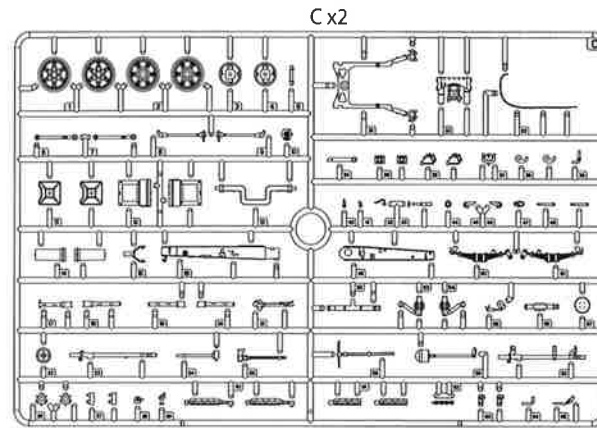

German 88mm Gun FlaK 36 w/ SSys Wagon

Border

● READY TO ASSEMBLE PRECISION MODEL KIT ● MODELING SKILLS HELPFUL IF UNDER 14 YEARS OF AGE ● MODEL MAY VARY FROM IMAGE ON BOX ● CEMENT AND PAINT NOT INCLUDED

德國50噸SSYS平板車加裝FLAK36型88mm高炮
ドイツSSys50トン軍用平台貨車/88ミリFLAK36砲搭載

1/35
SCALE
BT-044

- ◆ INCLUDING PE PARTS & DECAL.
- ◆ INCLUDING FULL SET OF SSYS WAGON.
- ◆ INCLUDING FlaK 36 METAL GUN BARREL.

A.Casa. &

1

?

高位状态
HIGH position

24

25

26

Hook Position I

Hook Position II

Hook Position III

27

28