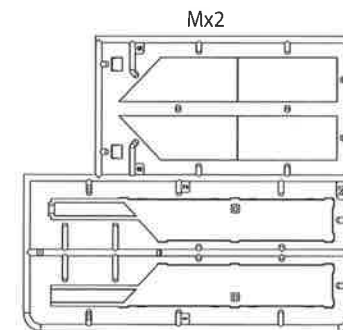

German 88mm Gun FlaK 36 w/ SSys Wagon

Border

● READY TO ASSEMBLE PRECISION MODEL KIT ● MODELING SKILLS HELPFUL IF UNDER 14 YEARS OF AGE ● MODEL MAY VARY FROM IMAGE ON BOX ● CEMENT AND PAINT NOT INCLUDED

德國50噸SSYS平板車加裝FLAK36型88mm高炮
ドイツSSys50トン軍用平台貨車/88ミリFLAK36砲搭載

1/35
SCALE
BT-044

- ◆ INCLUDING PE PARTS & DECAL.
- ◆ INCLUDING FULL SET OF SSYS WAGON.
- ◆ INCLUDING FlaK 36 METAL GUN BARREL.

A.Casa. &

1

?

高位状态
HIGH position