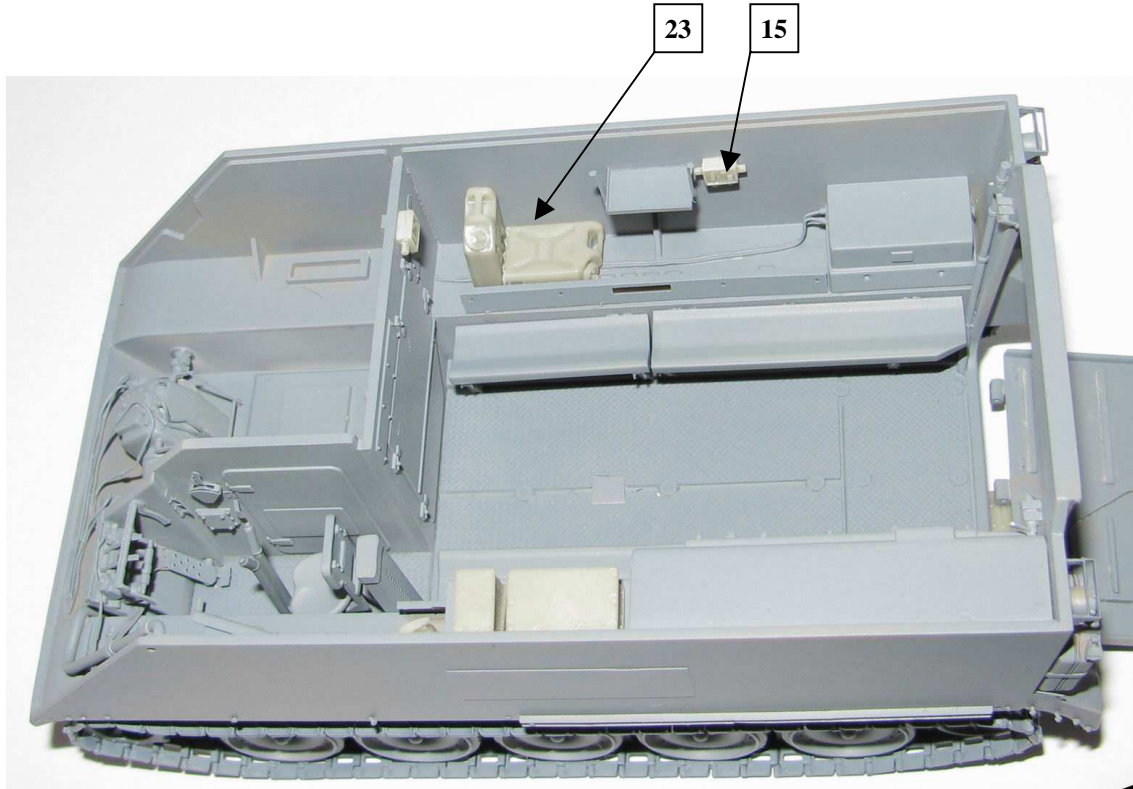

C

M-113A1 (T50 turret)
Conversion set

1/35

F3048

7/9

**M-113A1 (T50 turret)
Conversion set**

1/35

F3048