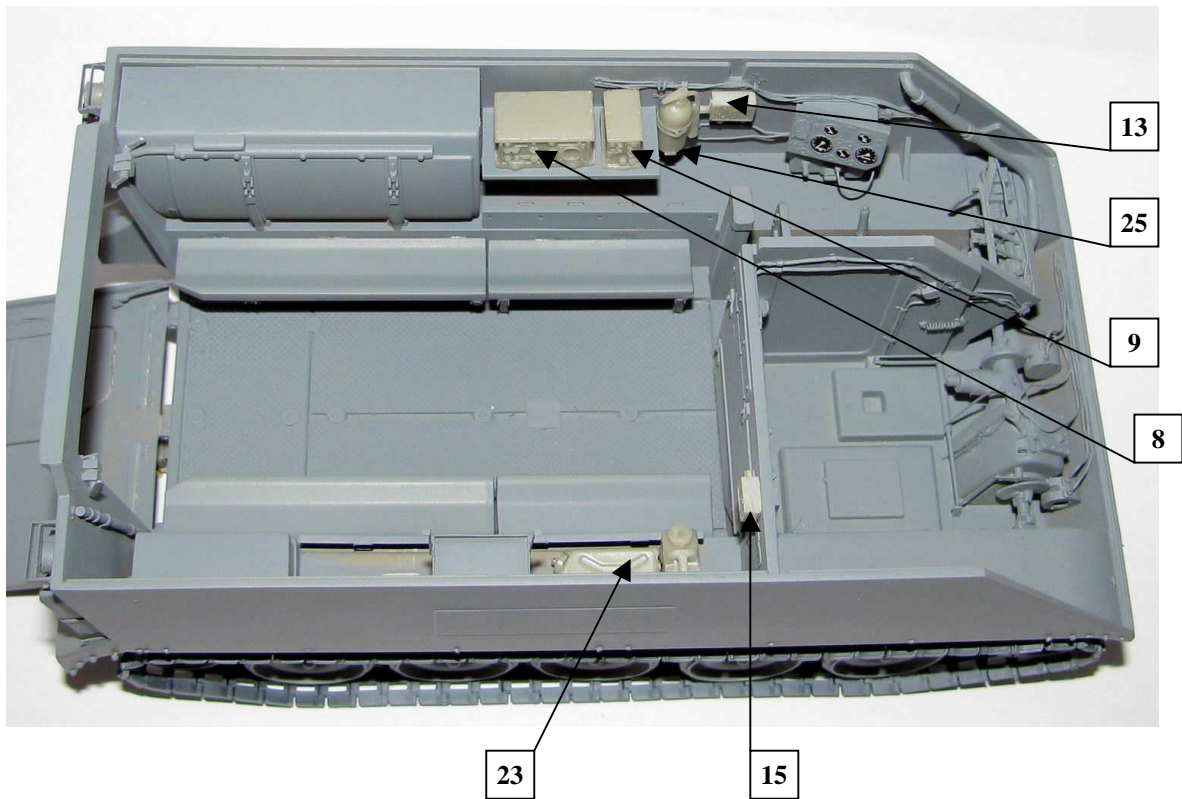

C

M-113A1 (T50 turret)
Conversion set

1/35

F3048

7/9

**M-113A1 (T50 turret)
Conversion set**

1/35

F3048