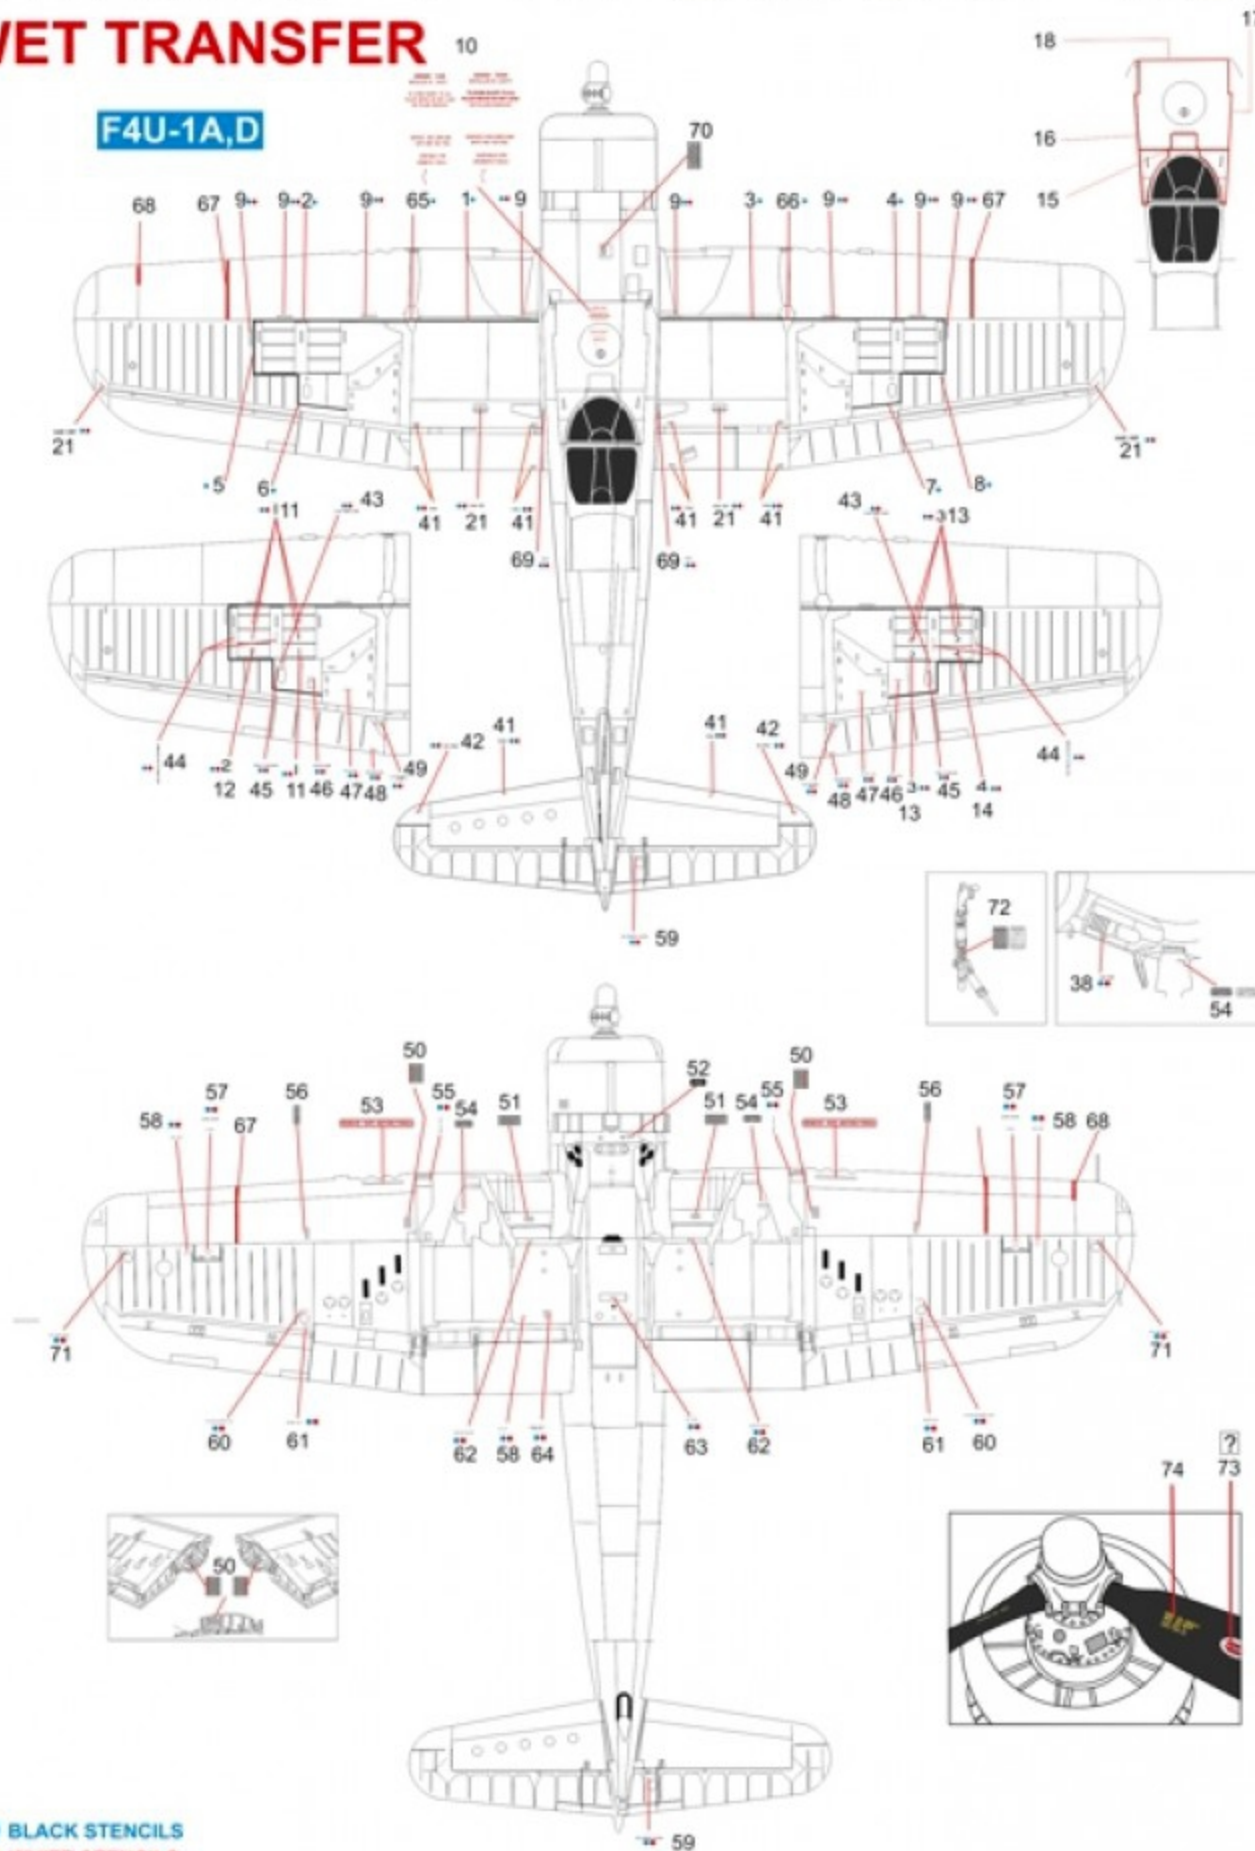

232012 F4U Corsair 1/32

WET TRANSFER

3

F4U-1A,D

● BLACK STENCILS
● WHITE STENCILS