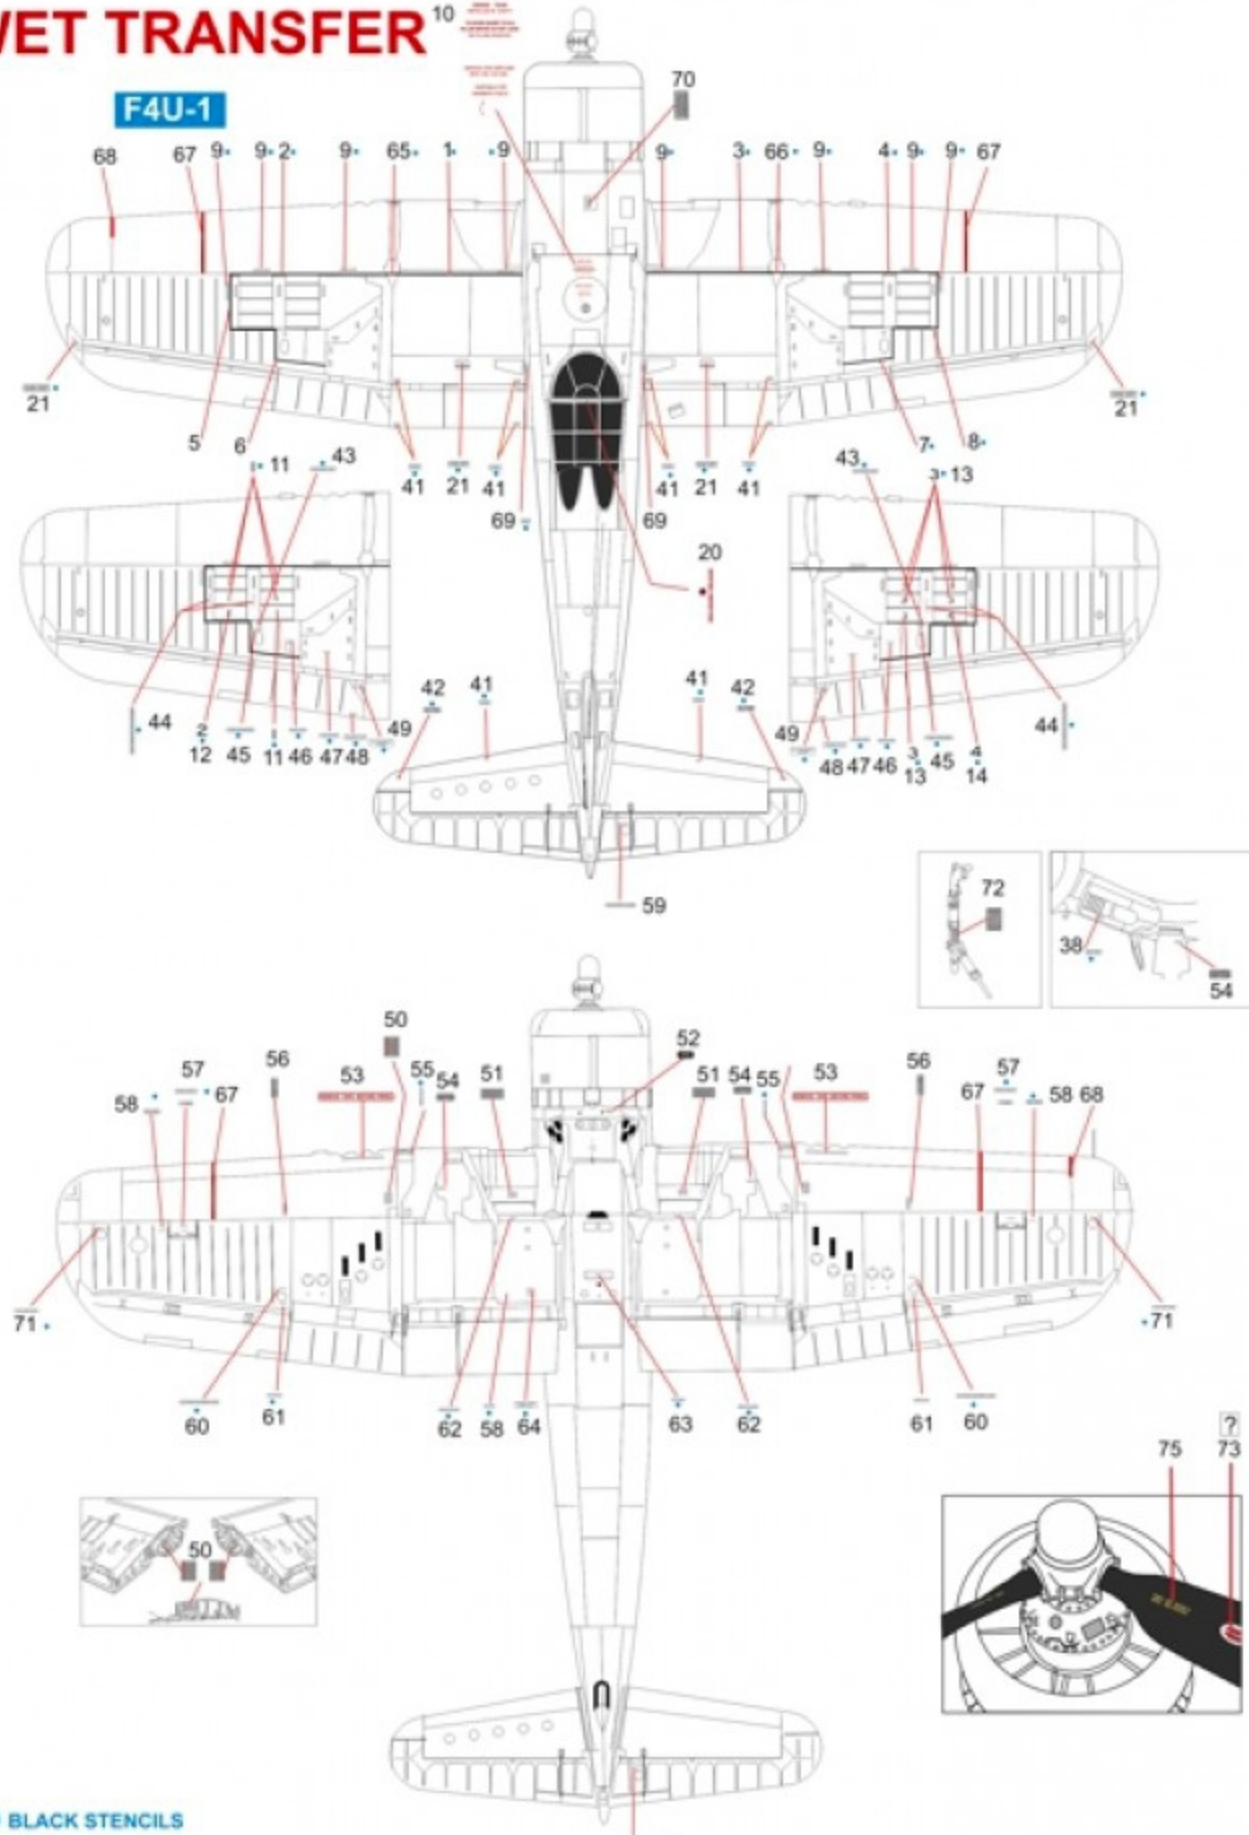

## WET TRANSFER

1

F4U-1

F4U-1A,D

● BLACK STENCILS  
● WHITE STENCILS

# 232012 F4U Corsair 1/32

WET TRANSFER<sup>10</sup>

2

F4U-1

● BLACK STENCILS  
● WHITE STENCILS

### 4 RIGHT SIDE COCKIT

### LEFT SIDE COCKPIT