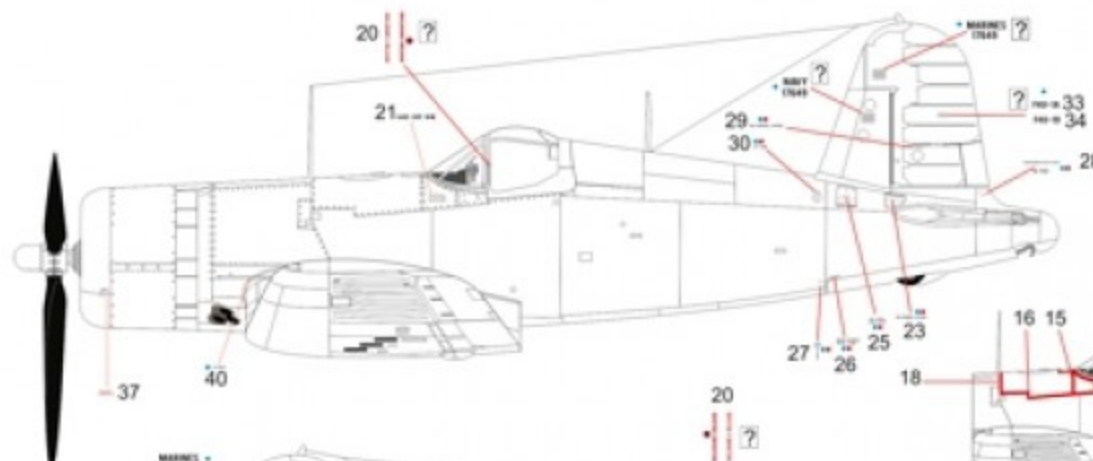

## WET TRANSFER

1

F4U-1

F4U-1A,D

● BLACK STENCILS  
● WHITE STENCILS

### 4 RIGHT SIDE COCKIT

### LEFT SIDE COCKPIT