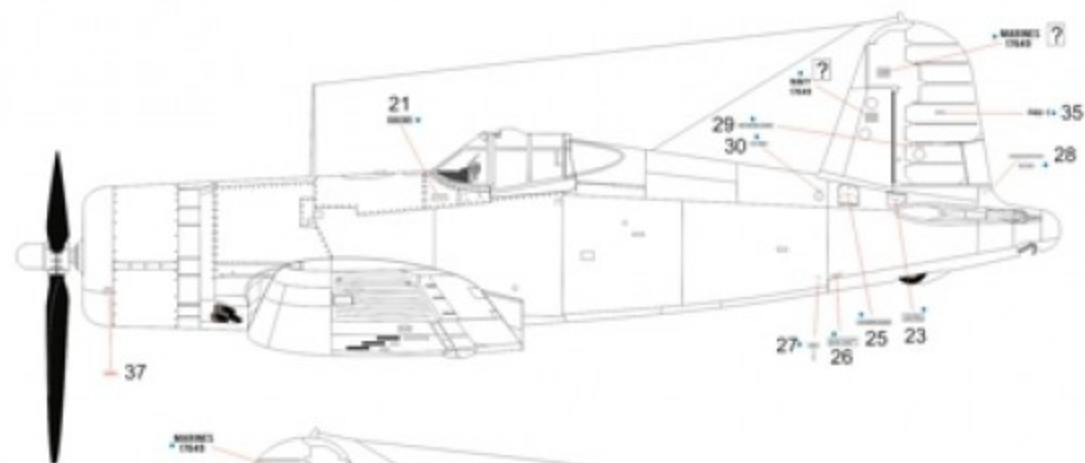

## WET TRANSFER

1

F4U-1

F4U-1A,D

● BLACK STENCILS  
● WHITE STENCILS

### 4 RIGHT SIDE COCKIT

### LEFT SIDE COCKPIT