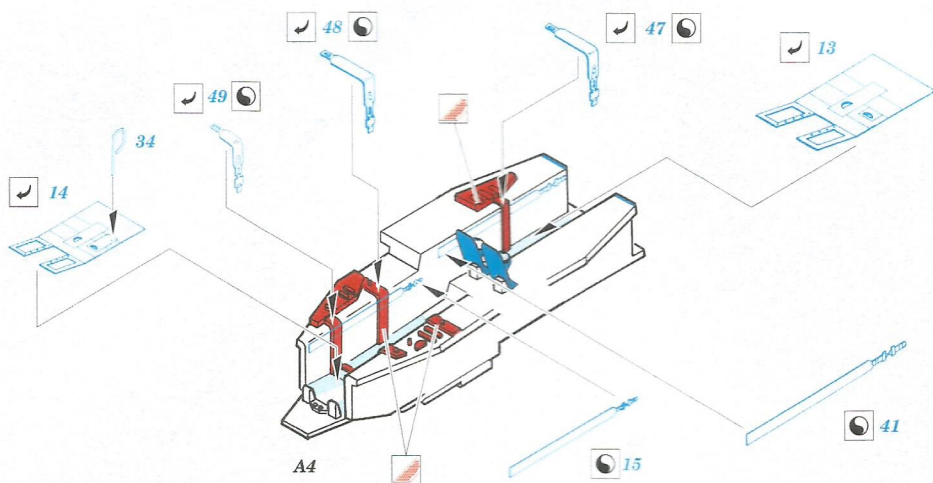

MONOGRAFIE LOTNICZE #35

GERMAN AIRCRAFT INTERIORS...VOL.1

MODELÁŘ #11/2003

two seater

For further detail sets look for **eduard** 73 256 for Me 163 Komet
(not included in this set)