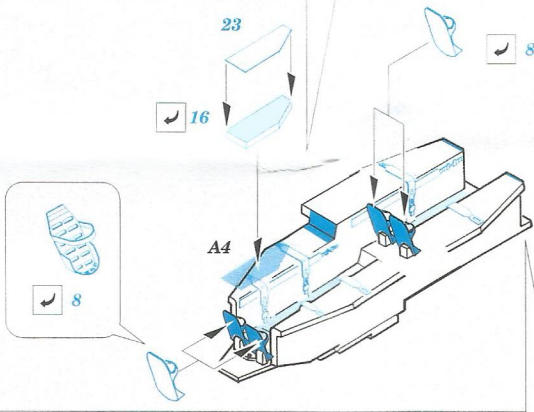

MONOGRAFIE LOTNICZE #35

GERMAN AIRCRAFT INTERIORS...VOL.1

MODELÁŘ #11/2003

two seater

For further detail sets look for **eduard** 73 256 for Me 163 Komet
(not included in this set)