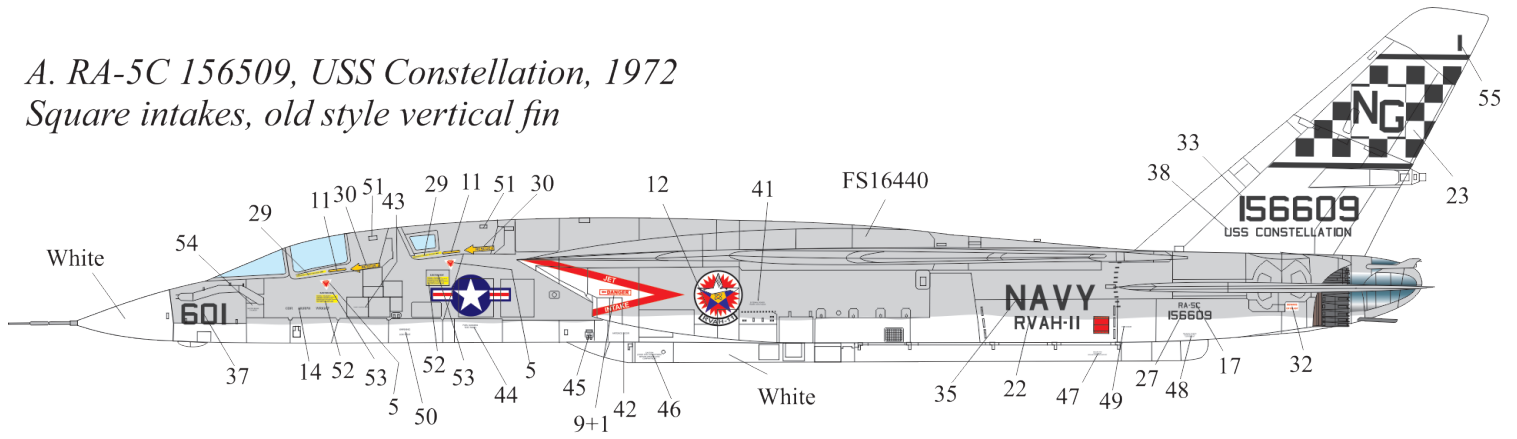

# RA-5C Vigilante RVAH-11

A. RA-5C 156509, USS Constellation, 1972  
 Square intakes, old style vertical fin

B. RA-5C 149283, USS Forrestal, 1967  
 Curved intakes, old style vertical fin

Download full guide from [www.uprise-decal.com](http://www.uprise-decal.com)

## A-1H Skyraider VA176

A. USS Intrepid, 1966

B. USS Intrepid, 1966

C. USS Intrepid, 1966

D. USS Saratoga, 1967

Download full guide from [www.uprise-decal.com](http://www.uprise-decal.com)

UR14476

UR7276

UR4876

UR3276

A. RA-5C 156509, USS Constellation, 1972  
 Square intakes, old style vertical fin

B. RA-5C 149283, USS Forrestal, 1967  
 Curved intakes, old style vertical fin