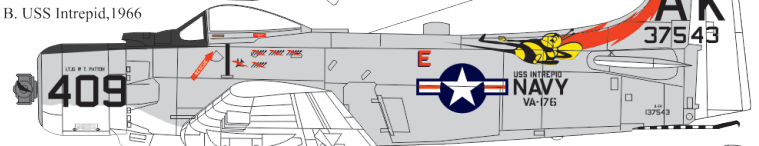

C. USS Intrepid, 1966