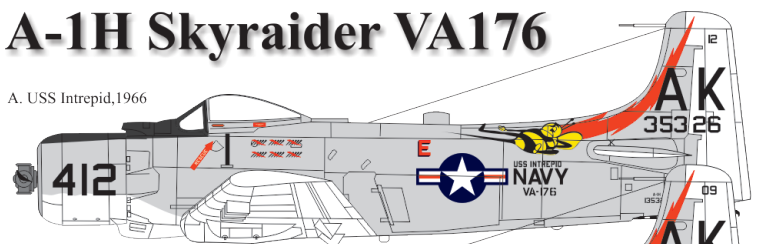

B. USS Intrepid, 1966