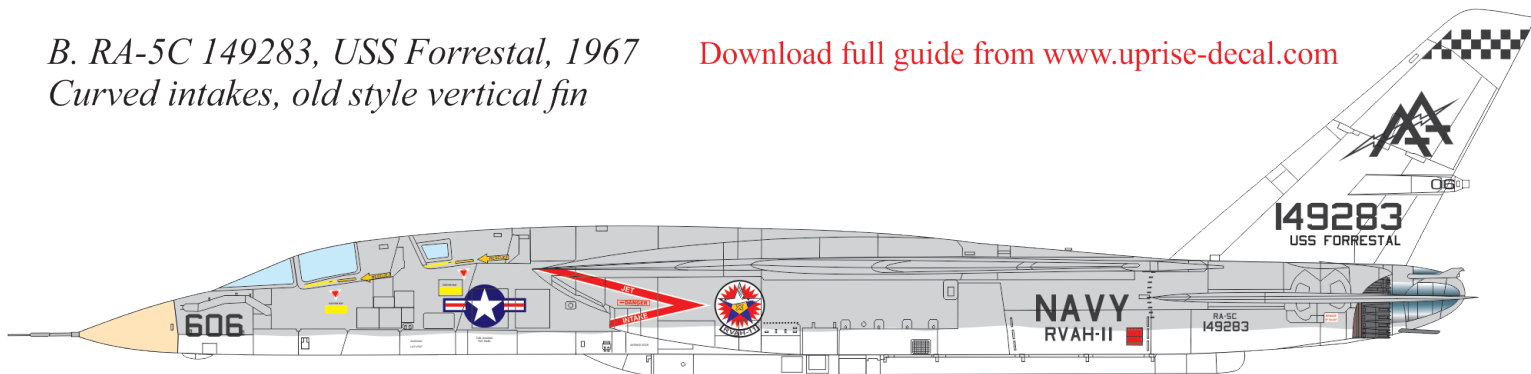

# RA-5C Vigilante RVAH-11

A. RA-5C 156509, USS Constellation, 1972  
 Square intakes, old style vertical fin

B. RA-5C 149283, USS Forrestal, 1967  
 Curved intakes, old style vertical fin

Download full guide from [www.uprise-decal.com](http://www.uprise-decal.com)

UR4876

UR3276

A. RA-5C 156509, USS Constellation, 1972  
 Square intakes, old style vertical fin

B. RA-5C 149283, USS Forrestal, 1967  
 Curved intakes, old style vertical fin