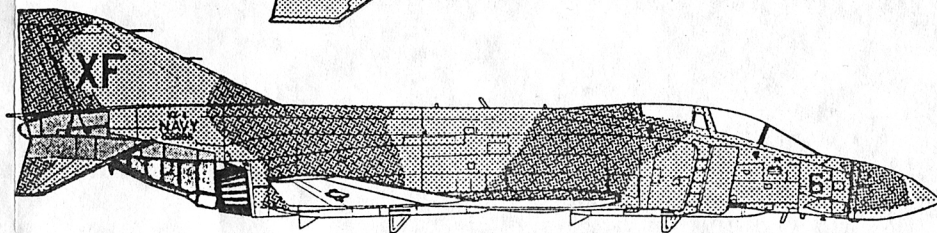

Camouflage pattern for Blue Phantom.
15" insignia on wings only.

National insignia is available on SUPER SCALE Sheet #72-83.