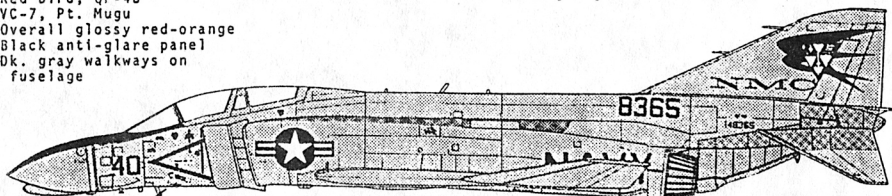

FANCY PHANTOMS VC-7 RED, VX-4 BLACK, VX-4 CAM. BL. GREEN, YF-4C WHITE

NOTE: Wheel wells and intakes glossy white on all aircraft.
All wing and stabilator leading edges natural metal.

Red Bird, QF-4B
VC-7, Pt. Mugu
Overall glossy red-orange
Black anti-glare panel
Dk. gray walkways on fuselage

40
Front nose gear door

Blue Bird, F-4J
VX-4, Pt. Mugu
Camouflaged med. blue-green
and lt. blue-green top
Glossy white bottom

6
Front nose gear door

White Bird, YF-4C
(Mod. RF-4C), Edwards AFB
Glossy white top
Glossy insignia blue bottom
and trim