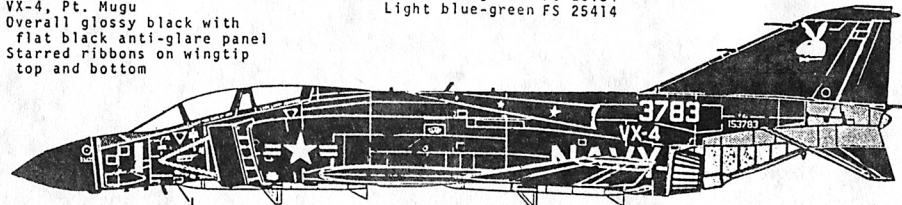

40
Front nose gear door

Blue Bird, F-4J
VX-4, Pt. Mugu
Camouflaged med. blue-green
and lt. blue-green top
Glossy white bottom

6
Front nose gear door

White Bird, YF-4C
(Mod. RF-4C), Edwards AFB
Glossy white top
Glossy insignia blue bottom
and trim

Both sides nose door
Right side nose door only

Black Bird, F-4J
VX-4, Pt. Mugu
Overall glossy black with
flat black anti-glare panel
Starred ribbons on wingtip
top and bottom

Front nose gear door

Camouflage pattern for Blue Phantom.
15" insignia on wings only.