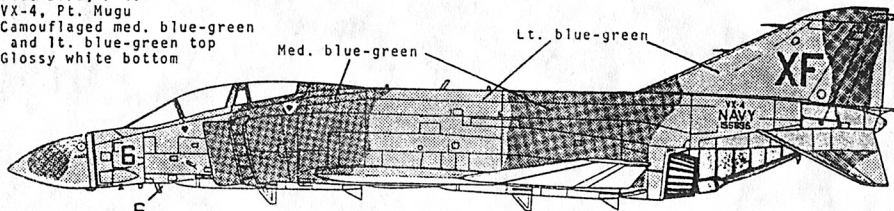

FANCY PHANTOMS VC-7 RED, VX-4 BLACK, VX-4 CAM. BL. GREEN, YF-4C WHITE

NOTE: Wheel wells and intakes glossy white on all aircraft.
All wing and stabilator leading edges natural metal.

Red Bird, QF-4B
VC-7, Pt. Mugu
Overall glossy red-orange
Black anti-glare panel
Dk. gray walkways on fuselage

40
Front nose gear door

Blue Bird, F-4J
VX-4, Pt. Mugu
Camouflaged med. blue-green
and lt. blue-green top
Glossy white bottom

6
Front nose gear door

White Bird, YF-4C
(Mod. RF-4C), Edwards AFB
Glossy white top
Glossy insignia blue bottom
and trim