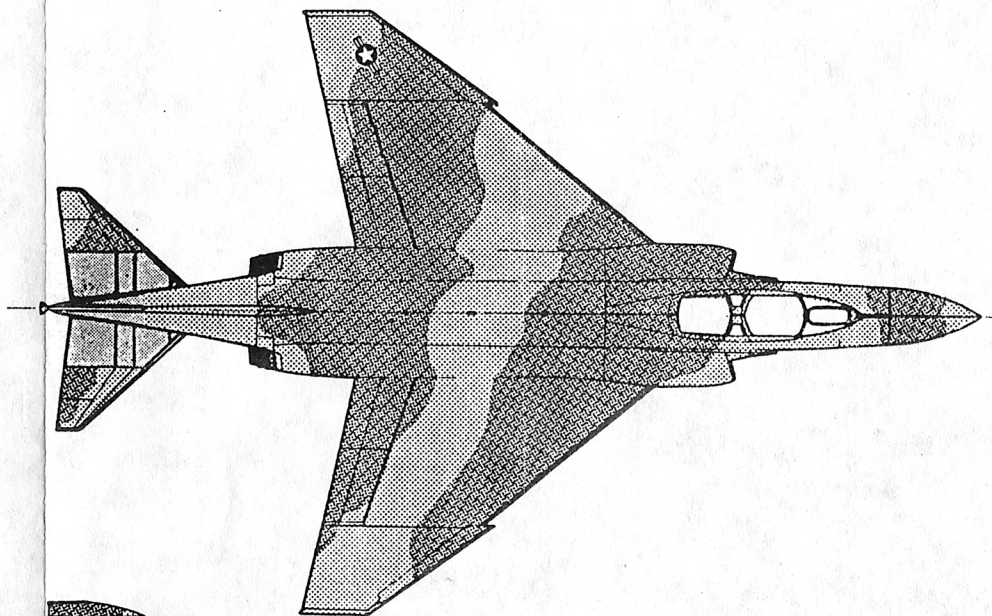

40
Front nose gear door

Blue Bird, F-4J
VX-4, Pt. Mugu
Camouflaged med. blue-green
and lt. blue-green top
Glossy white bottom

6
Front nose gear door

White Bird, YF-4C
(Mod. RF-4C), Edwards AFB
Glossy white top
Glossy insignia blue bottom
and trim

Both sides nose door
Right side nose door only

Black Bird, F-4J
VX-4, Pt. Mugu
Overall glossy black with
flat black anti-glare panel
Starred ribbons on wingtip
top and bottom

Front nose gear door

Camouflage pattern for Blue Phantom.
15" insignia on wings only.