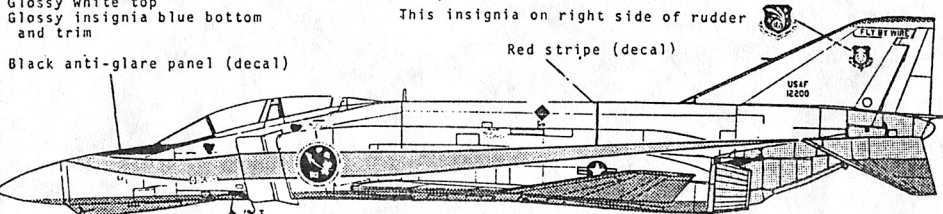

40
Front nose gear door

Blue Bird, F-4J
VX-4, Pt. Mugu
Camouflaged med. blue-green
and lt. blue-green top
Glossy white bottom

6
Front nose gear door

White Bird, YF-4C
(Mod. RF-4C), Edwards AFB
Glossy white top
Glossy insignia blue bottom
and trim