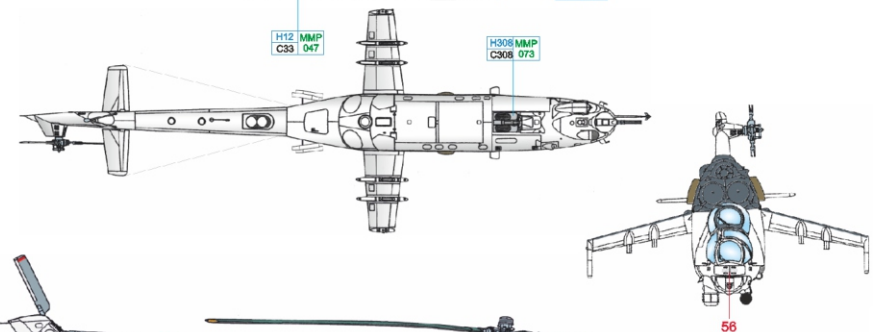

DESIGNED EXCLUSIVELY FOR Mi-24 BY ZVEZDA

Czech Republic  
Eduard - Model Accessories, 435 21 Obrnice 170,  
[WWW.EDUARD.COM](http://WWW.EDUARD.COM)

WHITE	H11 MMP C62 001	EXTRA DARK SEA GRAY	H307 MMP C307 074	RED	H3 MMP C3 003
LIGHT GRAY	H308 MMP C308 073	BLACK	H12 MMP C33 047	YELLOW	H4 MMP C4 007
				GREEN	H422 MMP C122 053