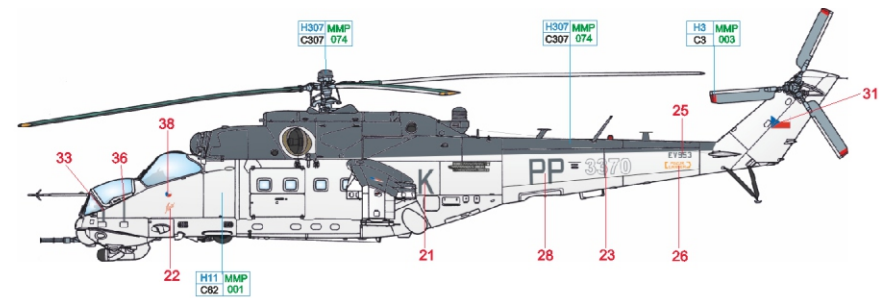

DESIGNED EXCLUSIVELY FOR Mi-24 BY ZVEZDA

Czech Republic  
Eduard - Model Accessories, 435 21 Obrnice 170,  
[WWW.EDUARD.COM](http://WWW.EDUARD.COM)

WHITE	H11 MMP C62 001	EXTRA DARK SEA GRAY	H307 MMP C307 074	RED	H3 MMP C3 003
LIGHT GRAY	H308 MMP C308 073	BLACK	H12 MMP C33 047	YELLOW	H4 MMP C4 007
				GREEN	H422 MMP C122 053