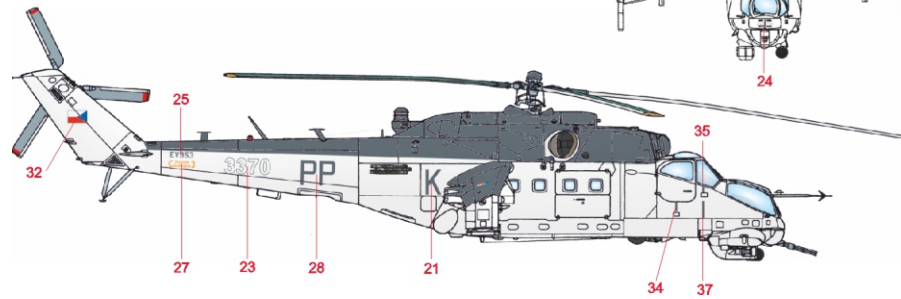

DESIGNED EXCLUSIVELY FOR Mi-24 BY ZVEZDA

Czech Republic  
Eduard - Model Accessories, 435 21 Obrnice 170,  
[WWW.EDUARD.COM](http://WWW.EDUARD.COM)

WHITE	H11 MMP C62 001	EXTRA DARK SEA GRAY	H307 MMP C307 074	RED	H3 MMP C3 003
LIGHT GRAY	H308 MMP C308 073	BLACK	H12 MMP C33 047	YELLOW	H4 MMP C4 007
				GREEN	H422 MMP C122 053