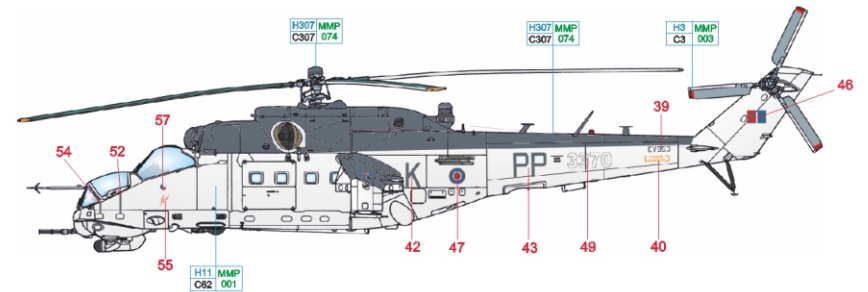

DESIGNED EXCLUSIVELY FOR Mi-24 BY ZVEZDA

Czech Republic  
Eduard - Model Accessories, 435 21 Obrnice 170,  
[WWW.EDUARD.COM](http://WWW.EDUARD.COM)

WHITE	H11 MMP C62 001	EXTRA DARK SEA GRAY	H307 MMP C307 074	RED	H3 MMP C3 003
LIGHT GRAY	H308 MMP C308 073	BLACK	H12 MMP C33 047	YELLOW	H4 MMP C4 007
				GREEN	H422 MMP C122 053