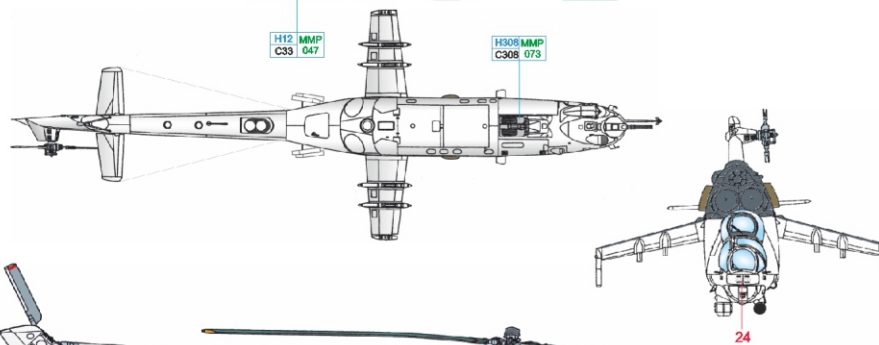

DESIGNED EXCLUSIVELY FOR Mi-24 BY ZVEZDA

Czech Republic  
Eduard - Model Accessories, 435 21 Obrnice 170,  
[WWW.EDUARD.COM](http://WWW.EDUARD.COM)

WHITE	H11 MMP C62 001	EXTRA DARK SEA GRAY	H307 MMP C307 074	RED	H3 MMP C3 003
LIGHT GRAY	H308 MMP C308 073	BLACK	H12 MMP C33 047	YELLOW	H4 MMP C4 007
				GREEN	H422 MMP C122 053