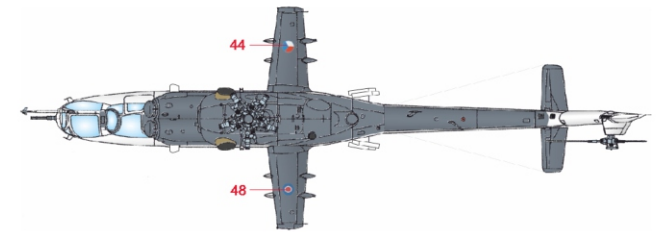

DESIGNED EXCLUSIVELY FOR Mi-24 BY ZVEZDA

Czech Republic  
Eduard - Model Accessories, 435 21 Obrnice 170,  
[WWW.EDUARD.COM](http://WWW.EDUARD.COM)

WHITE	H11 MMP C62 001	EXTRA DARK SEA GRAY	H307 MMP C307 074	RED	H3 MMP C3 003
LIGHT GRAY	H308 MMP C308 073	BLACK	H12 MMP C33 047	YELLOW	H4 MMP C4 007
				GREEN	H422 MMP C122 053