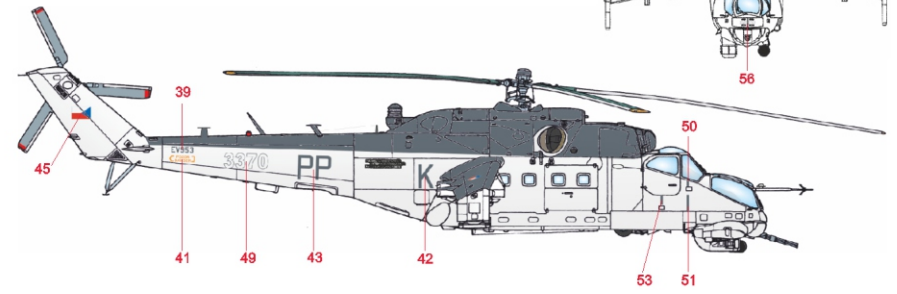

DESIGNED EXCLUSIVELY FOR Mi-24 BY ZVEZDA

Czech Republic  
Eduard - Model Accessories, 435 21 Obrnice 170,  
[WWW.EDUARD.COM](http://WWW.EDUARD.COM)

WHITE	H11 MMP C62 001	EXTRA DARK SEA GRAY	H307 MMP C307 074	RED	H3 MMP C3 003
LIGHT GRAY	H308 MMP C308 073	BLACK	H12 MMP C33 047	YELLOW	H4 MMP C4 007
				GREEN	H422 MMP C122 053