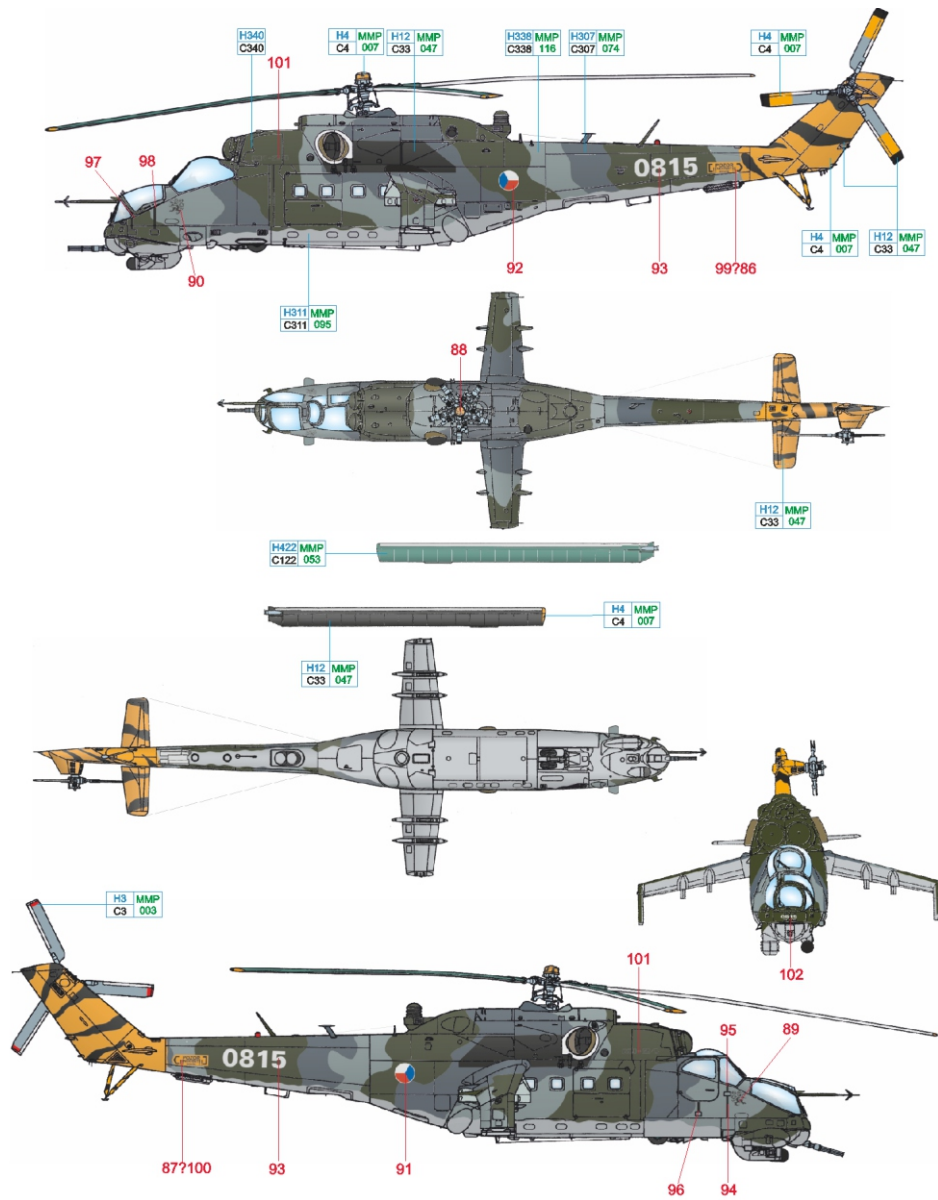

LIGHT GRAY	H311 MMP C311 095	MEDIUM GRAY	H338 MMP C338 116	DARK GRAY	H307 MMP C307 074	DARK GREEN	H303 MMP C303 066
BROWN	H84 C42	BLACK	H12 MMP C33 047	YELLOW	H4 MMP C4 007	GREEN	H422 MMP C122 053
						RED	H3 MMP C3 003

DESIGNED EXCLUSIVELY FOR Mi-24 BY ZVEZDA

Czech Republic  
Eduard - Model Accessories, 435 21 Obrnice 170,  
[WWW.EDUARD.COM](http://WWW.EDUARD.COM)

WHITE	H11 MMP C62 001	EXTRA DARK SEA GRAY	H307 MMP C307 074	RED	H3 MMP C3 003
LIGHT GRAY	H308 MMP C308 073	BLACK	H12 MMP C33 047	YELLOW	H4 MMP C4 007
				GREEN	H422 MMP C122 053

WHITE	H11 MMP C62 001	EXTRA DARK SEA GRAY	H307 MMP C307 074	RED	H3 MMP C3 003
LIGHT GRAY	H308 MMP C308 073	BLACK	H12 MMP C33 047	YELLOW	H4 MMP C4 007
				GREEN	H422 MMP C122 053

LIGHT GRAY	H311 MMP C311 095	MEDIUM GRAY	H338 MMP C338 116	DARK GRAY	H307 MMP C307 074	GREEN	H422 MMP C122 053
RED	H3 MMP C3 003	BLACK	H12 MMP C33 047	YELLOW	H4 MMP C4 007	FIELD GREEN	H340 C340