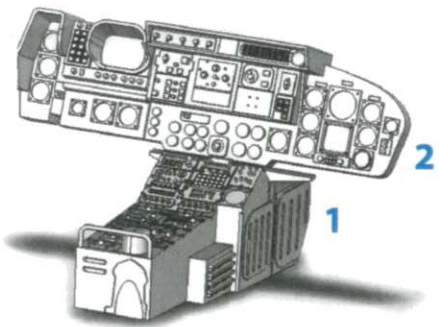

# DACU Products

**Lynx SH-14D**  
**The Netherlands**  
**'Koninklijke Marine'**  
**RESIN UPDATE SET**

**DCC4806**  
 1/48th scale

**27 DIFFERENT**  
**RESIN PARTS**

designed  
 for the  
 Airfix kit

**3D MASTERS DESIGNED BY PHILIPPE GOULARD**