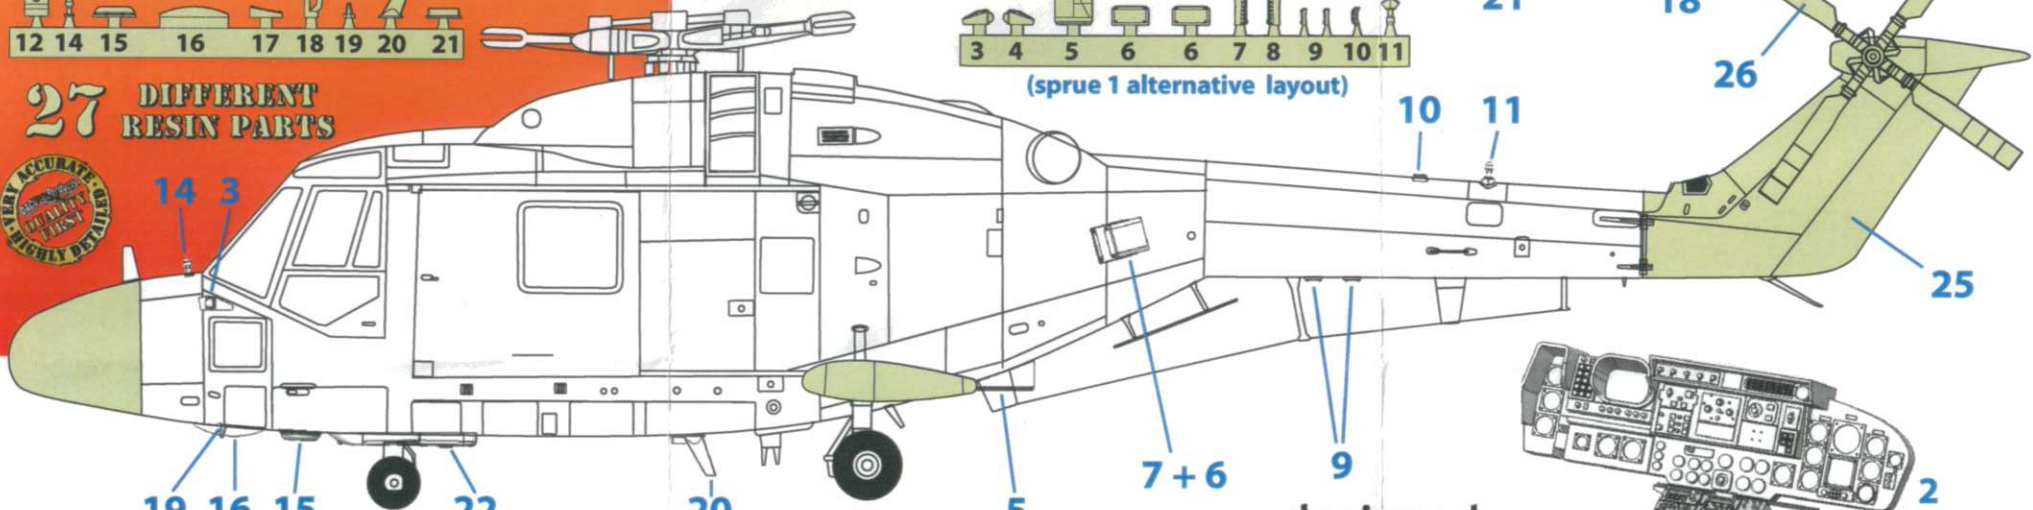

# DACU Products

**Lynx SH-14D**  
**The Netherlands**  
**'Koninklijke Marine'**  
**RESIN UPDATE SET**

**DCC4806**  
 1/48th scale

**27 DIFFERENT**  
**RESIN PARTS**

designed  
 for the  
 Airfix kit

**3D MASTERS DESIGNED BY PHILIPPE GOULARD**