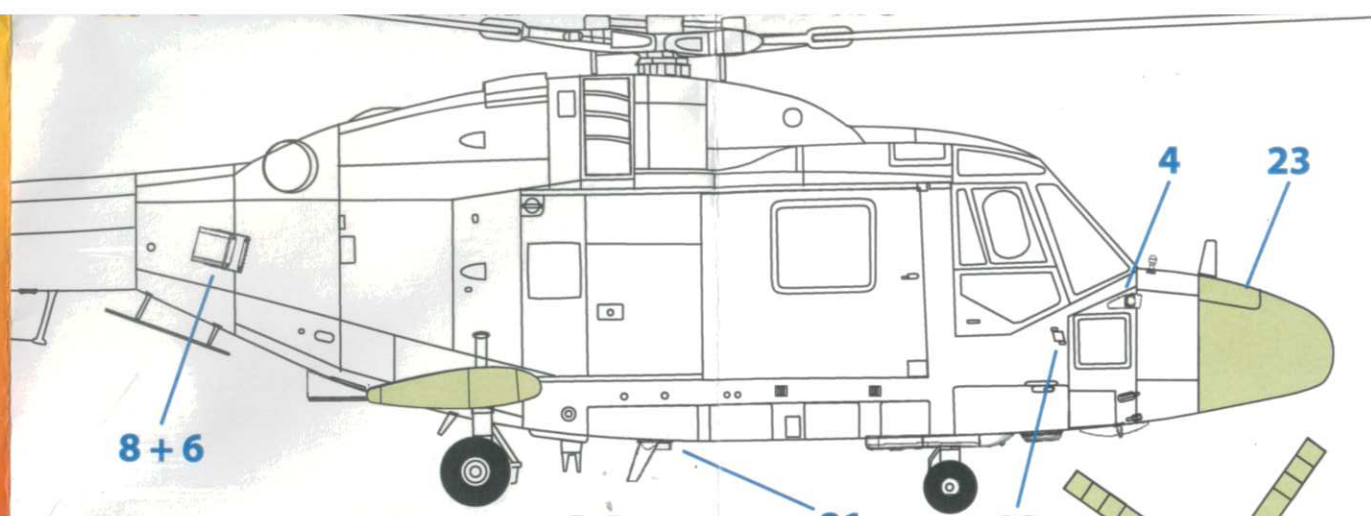

# DACU Products

**Lynx SH-14D**  
**The Netherlands**  
**'Koninklijke Marine'**  
**RESIN UPDATE SET**

**DCC4806**  
 1/48th scale

**27 DIFFERENT**  
**RESIN PARTS**

designed  
 for the  
 Airfix kit

**3D MASTERS DESIGNED BY PHILIPPE GOULARD**