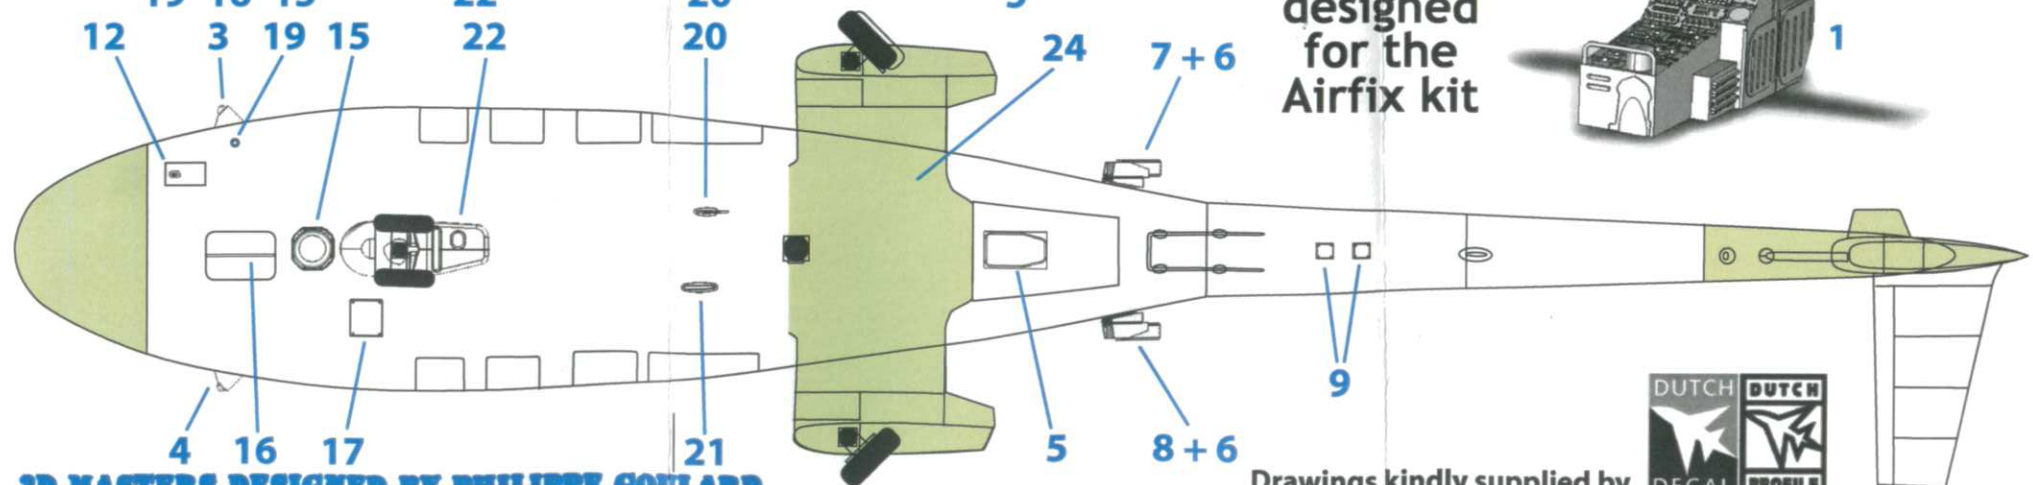

# DACU Products

**Lynx SH-14D**  
**The Netherlands**  
**'Koninklijke Marine'**  
**RESIN UPDATE SET**

**DCC4806**  
 1/48th scale

**27 DIFFERENT**  
**RESIN PARTS**

designed  
 for the  
 Airfix kit

**3D MASTERS DESIGNED BY PHILIPPE GOULARD**