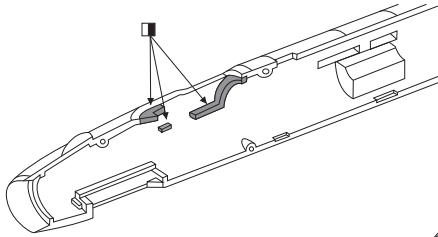

MiG-21 bis cockpit set

(for Fujimi kit)

AC 72040

1/72

PUR parts:

1

2

3

4

5

6

 symetricky symmetrical
 odstranit remove

Doporučeno postupovat podle fotografií.
 Assembly according to photographs is recommended.

© Armycast 2018

www.armycast.cz

Printed in the Czech Republic