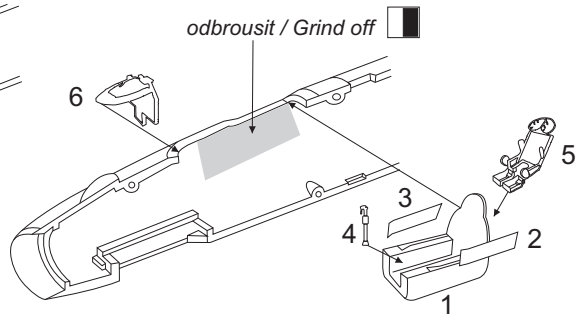

MiG-21 bis cockpit set

(for Fujimi kit)

AC 72040

1/72

PUR parts:

1

2

3

4

5

6

 symetricky symmetrical
 odstranit remove

Doporučeno postupovat podle fotografií.
 Assembly according to photographs is recommended.

© Armycast 2018

www.armycast.cz

Printed in the Czech Republic