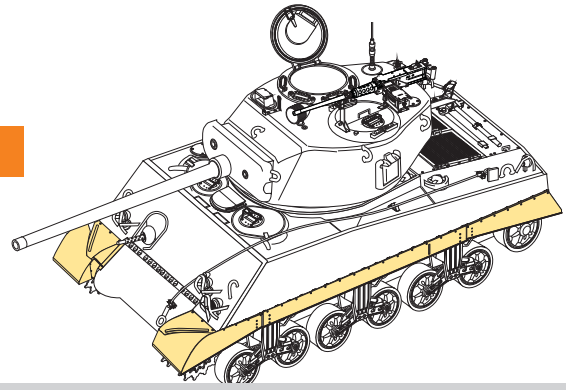

1/35 MILITARY MINIATURE VEHICLE UPGRADE SERIES PE351024

WWII US M4A3 Track Covers

二战美国M4A3 中型坦克底盘翼子板/侧裙

[For TS-043]

■ 推荐使用工具 RECOMMENDED TOOLS

Technical assistance provided by Mr.ZHONG MINGZHOU

- 安装
install
- 折叠
bend
- A1**

改造件零件编号
PE/resin part number
- B12**

原零件编号
kit part number
- C22**

被替换的原零件编号
replaced kit part number
- 另一侧相同制作
repeat on opposite side
- 切除
remove
- 打磨
grind off
- 弧度卷曲
radial bending
- x2**

制作若干组
multiple assembly
- 选择安装
alternative
- 钻孔
drill
- 注意
caution

用尖端在凹槽处冲压
 use penpoint to press on the dent

蚀刻片零件内朝面向上
 Put the part upside down
 用笔尖在凹槽处刺
 Use penpoint to press on the dent

1/35 MILITARY MINIATURE VEHICLE UPGRADE SERIES PE351024

VOYAGERMODEL® 无缝不至 极致享受	
Recommended item	
PE 351004	WWII US M4A3E8 HVSS Basic
PE 351010	WWII US M10 IIC Achilles tank destroyer Basic
PE 35856	WWII US M10 tank destroyer Basic (Gun barrel , Antenna base include)
PE 35139	WWII US M4A2 / Sherman Mk-III
PE 35810	WWII US M4A3E8 Sherman "Easy Eight" Basic
PE 35148	WWII UK Sherman VC Firefly
PE 35182	Modern IDF M51 Sherman
PE 35446	Israeli M1 Super Sherman Tank basic
PE 35485	Modern IDF M51 Sherman
PE 35709	WWII US M4A3E8 Sherman "Easy Eight" Basic
PE 351026	Modern US Army HUMVEE carried Mk19
VBS0215	Modern US Stryker family Duke IED JAMMERS
PEA 441	HUMVEE/DUMVEE Super Swaper wheels w/spare wheel