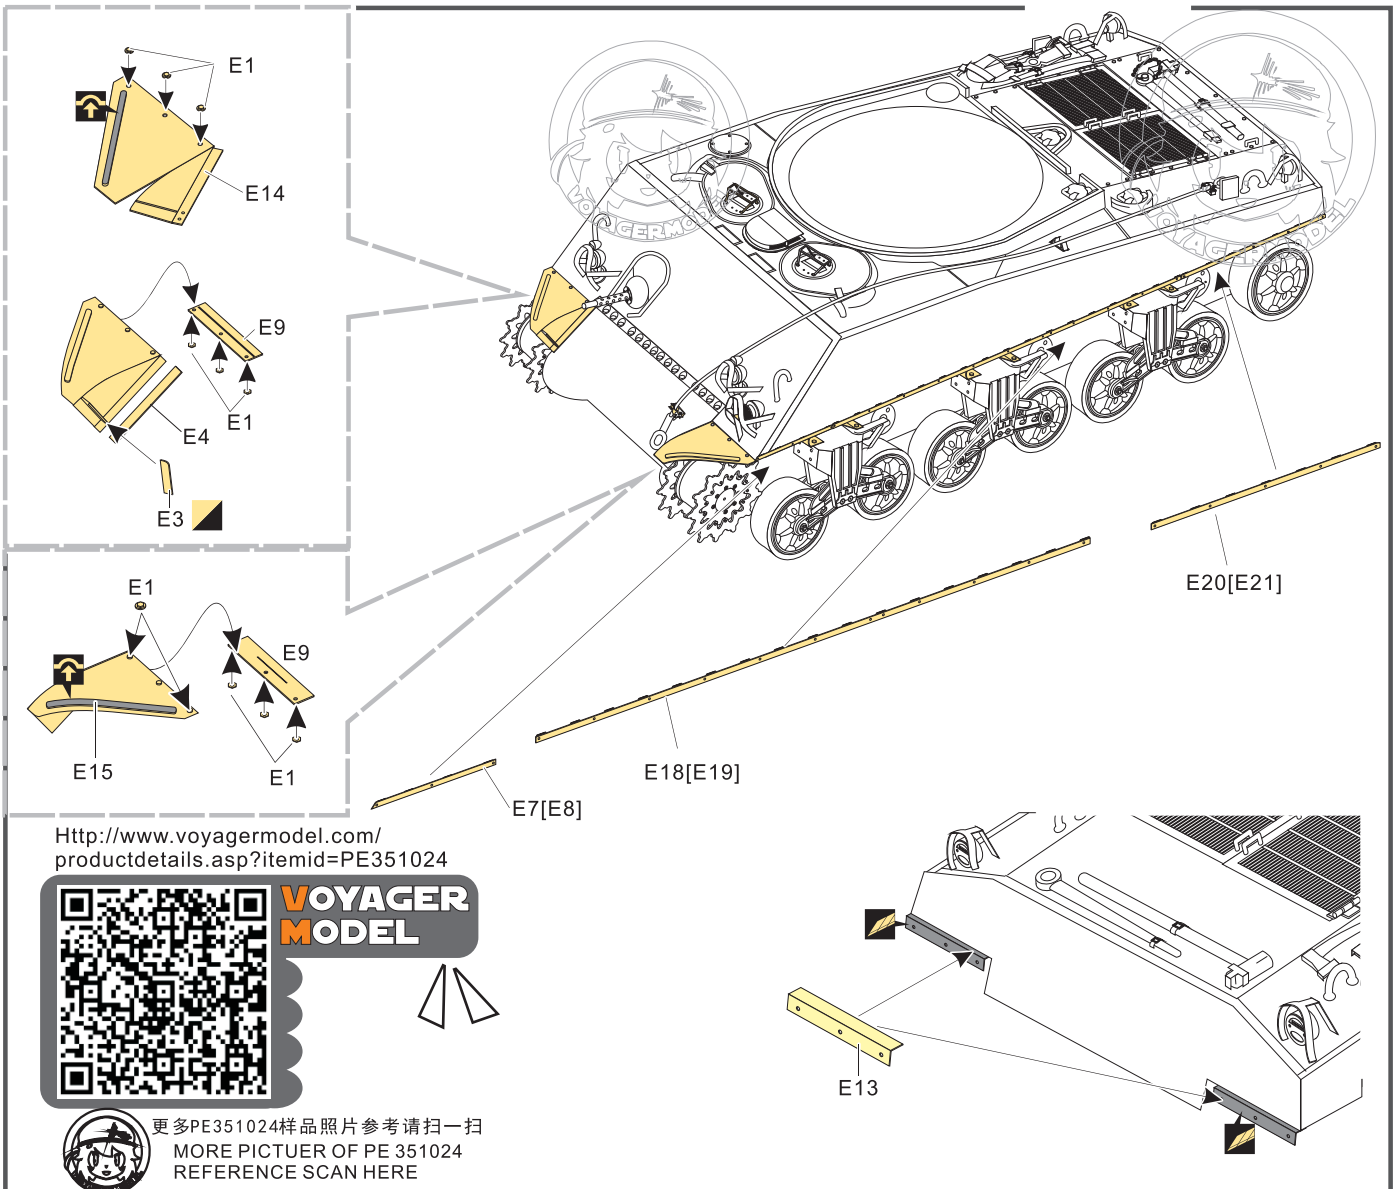

1/35 MILITARY MINIATURE VEHICLE UPGRADE SERIES PE351024

WWII US M4A3 Track Covers

二战美国M4A3 中型坦克底盘翼子板/侧裙

[For TS-043]

■ 推荐使用工具 RECOMMENDED TOOLS

Technical assistance provided by Mr.ZHONG MINGZHOU

- 安装
install
- 折叠
bend
- A1**

改造件零件编号
PE/resin part number
- B12**

原零件编号
kit part number
- C22**

被替换的原零件编号
replaced kit part number
- 另一侧相同制作
repeat on opposite side
- 切除
remove
- 打磨
grind off
- 弧度卷曲
radial bending
- x2**

制作若干组
multiple assembly
- 选择安装
alternative
- 钻孔
drill
- 注意
caution

用尖端在凹槽处冲压
 use penpoint to press on the dent

蚀刻片零件内朝面向上
 Put the part upside down
 用笔尖在凹槽处刺
 Use penpoint to press on the dent

1/35 MILITARY MINIATURE VEHICLE UPGRADE SERIES PE351024

VOYAGERMODEL® 无缝不至 极致享受	
Recommended item	
PE 351004	WWII US M4A3E8 HVSS Basic
PE 351010	WWII US M10 IIC Achilles tank destroyer Basic
PE 35856	WWII US M10 tank destroyer Basic (Gun barrel , Antenna base include)
PE 35139	WWII US M4A2 / Sherman Mk-III
PE 35810	WWII US M4A3E8 Sherman "Easy Eight" Basic
PE 35148	WWII UK Sherman VC Firefly
PE 35182	Modern IDF M51 Sherman
PE 35446	Israeli M1 Super Sherman Tank basic
PE 35485	Modern IDF M51 Sherman
PE 35709	WWII US M4A3E8 Sherman "Easy Eight" Basic
PE 351026	Modern US Army HUMVEE carried Mk19
VBS0215	Modern US Stryker family Duke IED JAMMERS
PEA 441	HUMVEE/DUMVEE Super Swaper wheels w/spare wheel