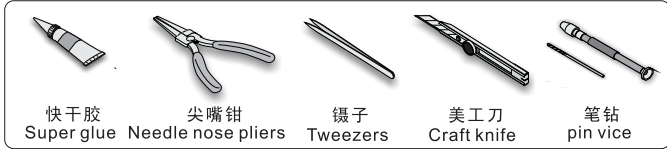

1/35 MILITARY MINIATURE VEHICLE UPGRADE SERIES PE351024

WWII US M4A3 Track Covers

二战美国M4A3 中型坦克底盘翼子板/侧裙

[For TS-043]

■ 推荐使用工具 RECOMMENDED TOOLS

Technical assistance provided by Mr.ZHONG MINGZHOU

- 安装
install
- 折叠
bend
- A1**

改造件零件编号
PE/resin part number
- B12**

原零件编号
kit part number
- C22**

被替换的原零件编号
replaced kit part number
- 另一侧相同制作
repeat on opposite side
- 切除
remove
- 打磨
grind off
- 弧度卷曲
radial bending
- x2**

制作若干组
multiple assembly
- 选择安装
alternative
- 钻孔
drill
- 注意
caution

用尖端在凹槽处冲压
 use penpoint to press on the dent

蚀刻片零件内朝面向上
 Put the part upside down
 用笔尖在凹槽处刺
 Use penpoint to press on the dent

1/35 MILITARY MINIATURE VEHICLE UPGRADE SERIES PE351024

VOYAGERMODEL® 无缝不至 极致享受	
Recommended item	
PE 351004	WWII US M4A3E8 HVSS Basic
PE 351010	WWII US M10 IIC Achilles tank destroyer Basic
PE 35856	WWII US M10 tank destroyer Basic (Gun barrel , Antenna base include)
PE 35139	WWII US M4A2 / Sherman Mk-III
PE 35810	WWII US M4A3E8 Sherman "Easy Eight" Basic
PE 35148	WWII UK Sherman VC Firefly
PE 35182	Modern IDF M51 Sherman
PE 35446	Israeli M1 Super Sherman Tank basic
PE 35485	Modern IDF M51 Sherman
PE 35709	WWII US M4A3E8 Sherman "Easy Eight" Basic
PE 351026	Modern US Army HUMVEE carried Mk19
VBS0215	Modern US Stryker family Duke IED JAMMERS
PEA 441	HUMVEE/DUMVEE Super Swaper wheels w/spare wheel