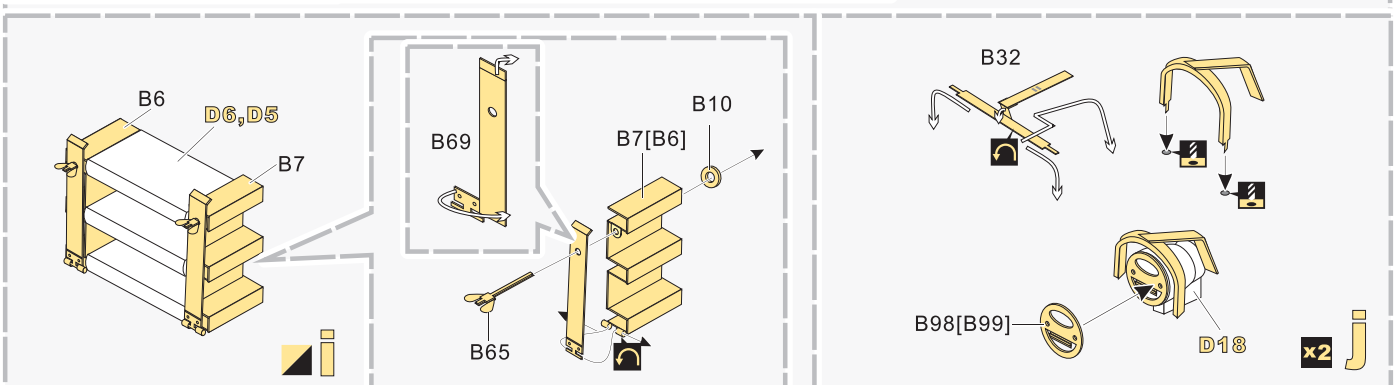

1/35 MILITARY MINIATURE VEHICLE UPGRADE SERIES PE351023

WWII US M4A3 (76) w Mid Tank Basic

二战美国M4A3 (76) w中型坦克基本改造件

[For TS-043]

Technical assistance provided by Mr.ZHONG MINGZHOU

推荐使用工具 RECOMMENDED TOOLS

- ↑
安装
install
- ↩
折叠
bend
- A1**
改造件零件编号
PE/resin part number
- B12**
原零件编号
kit part number
- C22**
被替换的原零件编号
replaced kit part number
- ↔
另一侧相同制作
repeat on opposite side
- ✂
切除
remove
- 🔪
打磨
grind off
- 📐
弧度卷曲
radial bending
- x2
制作若干组
multiple assembly
- ↔
选择安装
alternative
- 🔧
钻孔
drill
- ⚠
注意
caution

↓
用尖端在凹槽处冲压
use penpoint to press on the dent

蚀刻片零件内侧面向上
Put the part upside down

用笔尖在凹槽处刺
Use penpoint to press on the dent

1/35 MILITARY MINIATURE VEHICLE UPGRADE SERIES PE351023

1/35 MILITARY MINIATURE VEHICLE UPGRADE SERIES PE351023