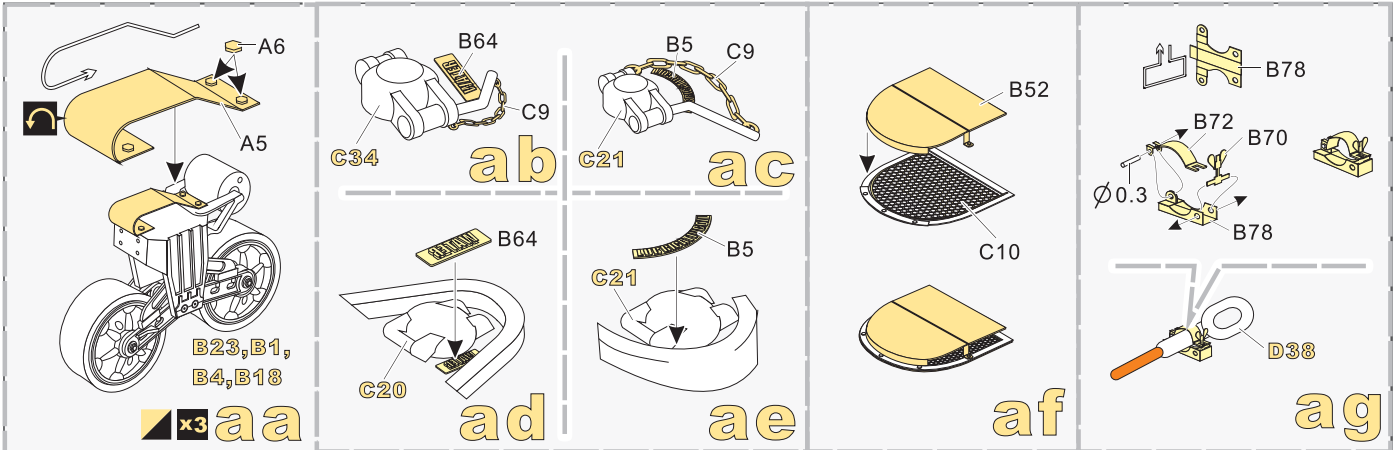

1/35 MILITARY MINIATURE VEHICLE UPGRADE SERIES PE351023