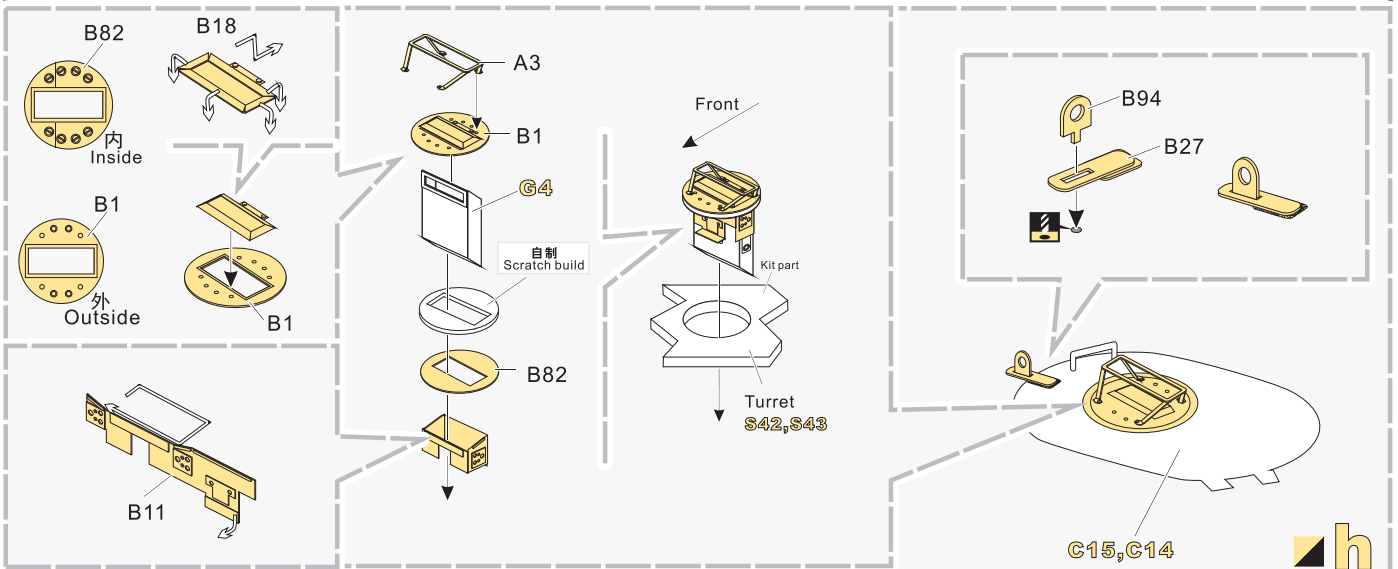

↓
用尖端在凹槽处冲压
use penpoint to press on the dent

蚀刻片零件内侧面向上
Put the part upside down

用笔尖在凹槽处刺
Use penpoint to press on the dent

1/35 MILITARY MINIATURE VEHICLE UPGRADE SERIES PE351023

1/35 MILITARY MINIATURE VEHICLE UPGRADE SERIES PE351023