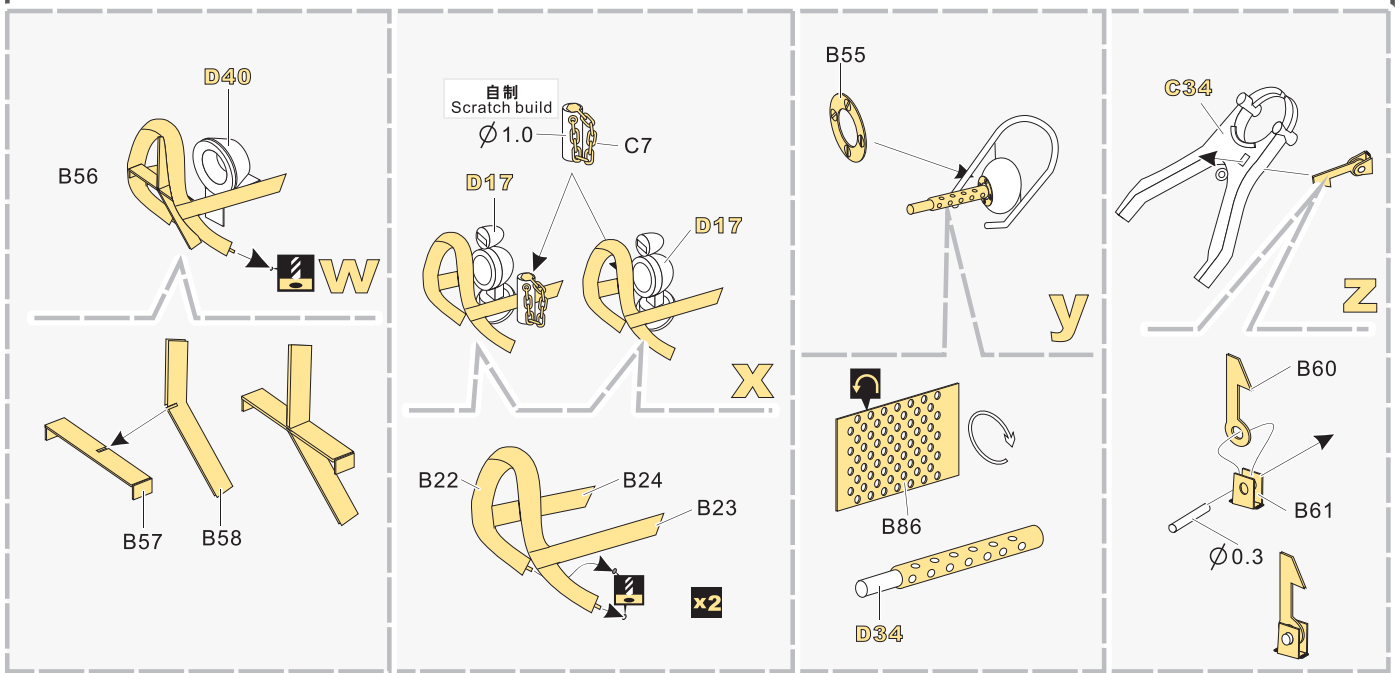

1/35 MILITARY MINIATURE VEHICLE UPGRADE SERIES PE351023