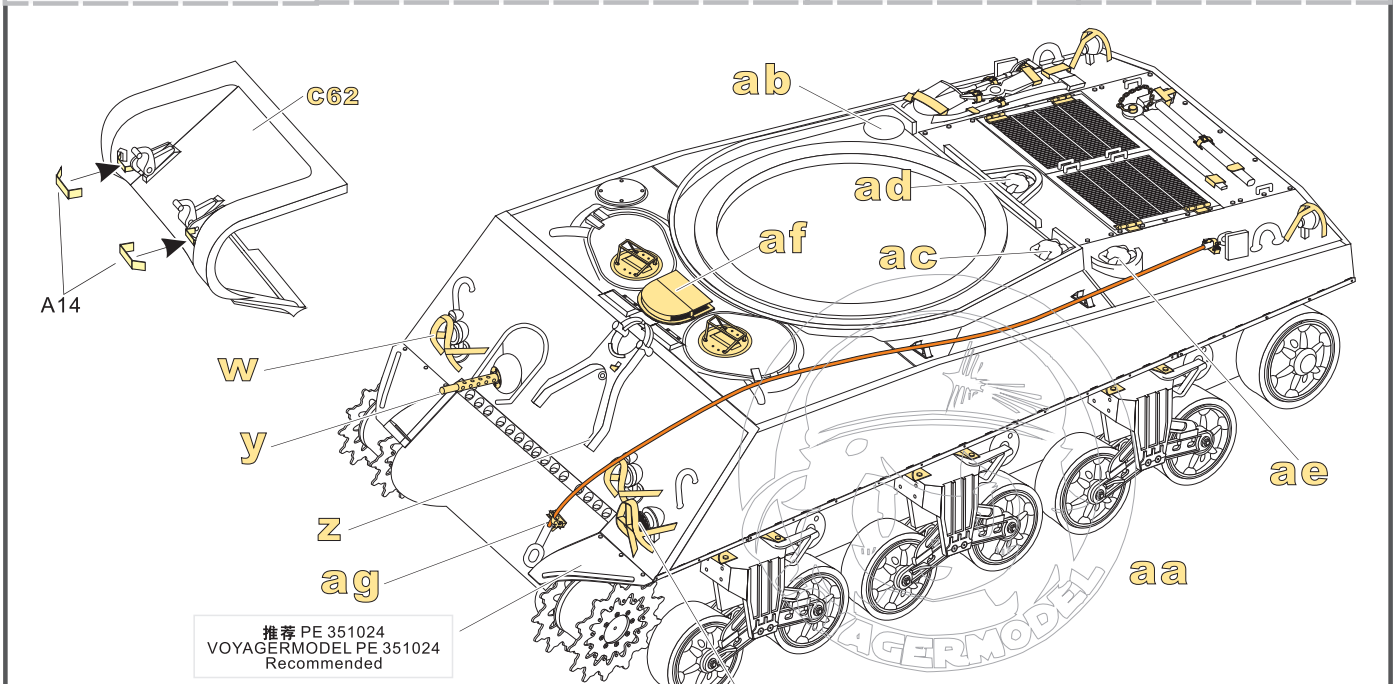

1/35 MILITARY MINIATURE VEHICLE UPGRADE SERIES PE351023