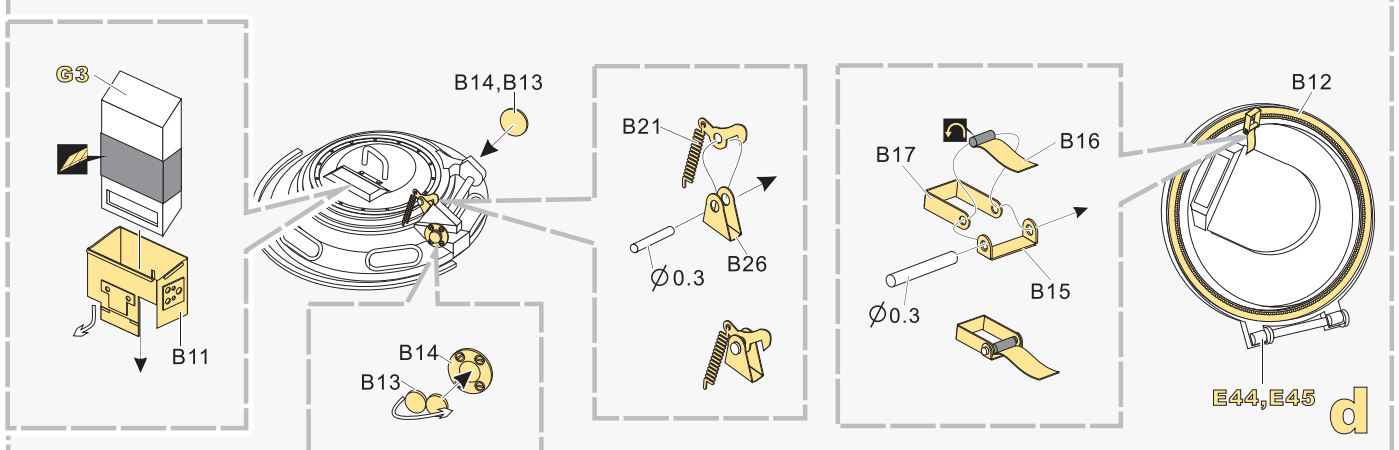

1/35 MILITARY MINIATURE VEHICLE UPGRADE SERIES PE351023

WWII US M4A3 (76) w Mid Tank Basic

二战美国M4A3 (76) w中型坦克基本改造件

[For TS-043]

Technical assistance provided by Mr.ZHONG MINGZHOU

推荐使用工具 RECOMMENDED TOOLS

- ↑
安装
install
- ↩
折叠
bend
- A1**
改造件零件编号
PE/resin part number
- B12**
原零件编号
kit part number
- C22**
被替换的原零件编号
replaced kit part number
- ↔
另一侧相同制作
repeat on opposite side
- ✂
切除
remove
- 🔪
打磨
grind off
- 📐
弧度卷曲
radial bending
- x2
制作若干组
multiple assembly
- ↔
选择安装
alternative
- 🔧
钻孔
drill
- ⚠
注意
caution

↓
用尖端在凹槽处冲压
use penpoint to press on the dent

蚀刻片零件内侧面向上
Put the part upside down

用笔尖在凹槽处刺
Use penpoint to press on the dent

1/35 MILITARY MINIATURE VEHICLE UPGRADE SERIES PE351023

1/35 MILITARY MINIATURE VEHICLE UPGRADE SERIES PE351023