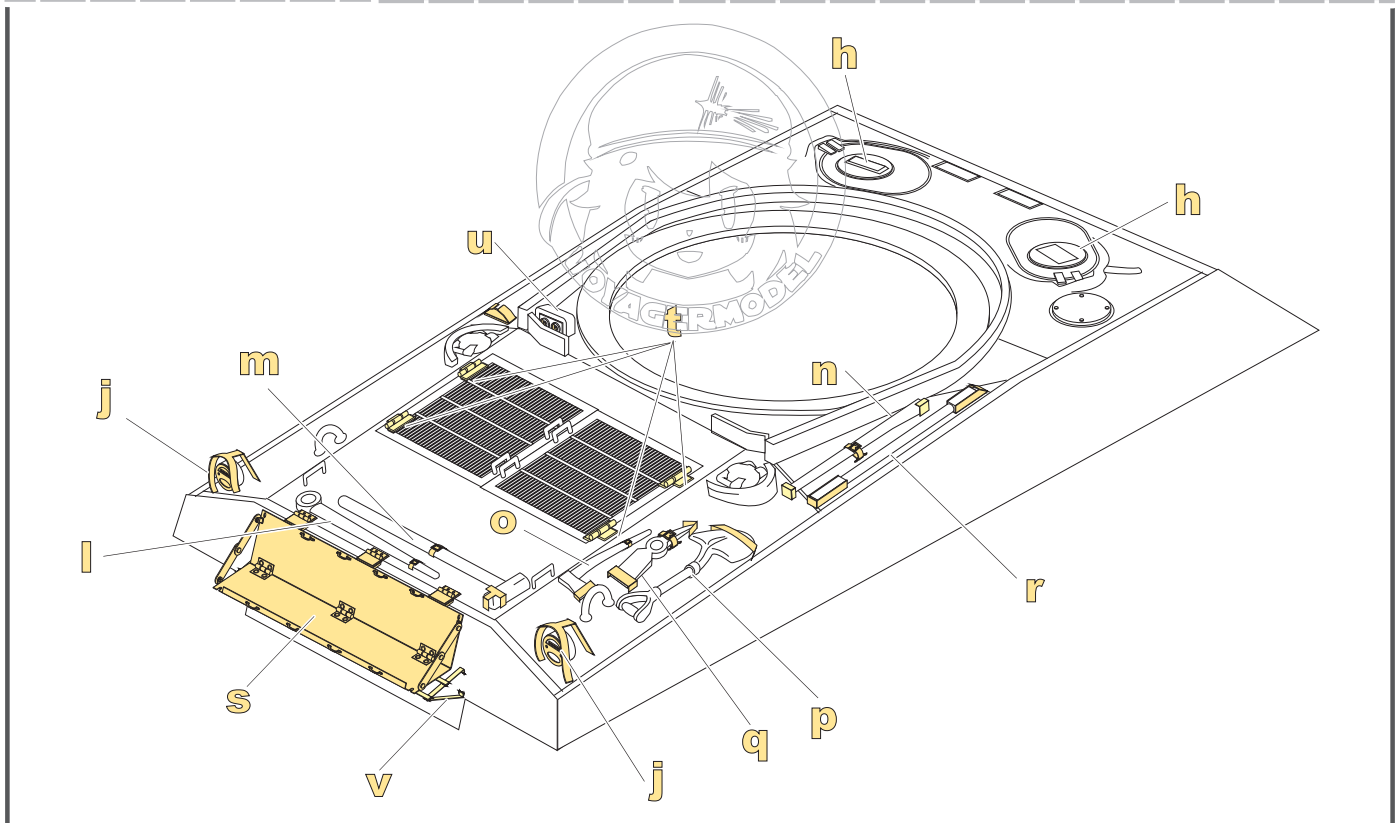

1/35 MILITARY MINIATURE VEHICLE UPGRADE SERIES PE351023