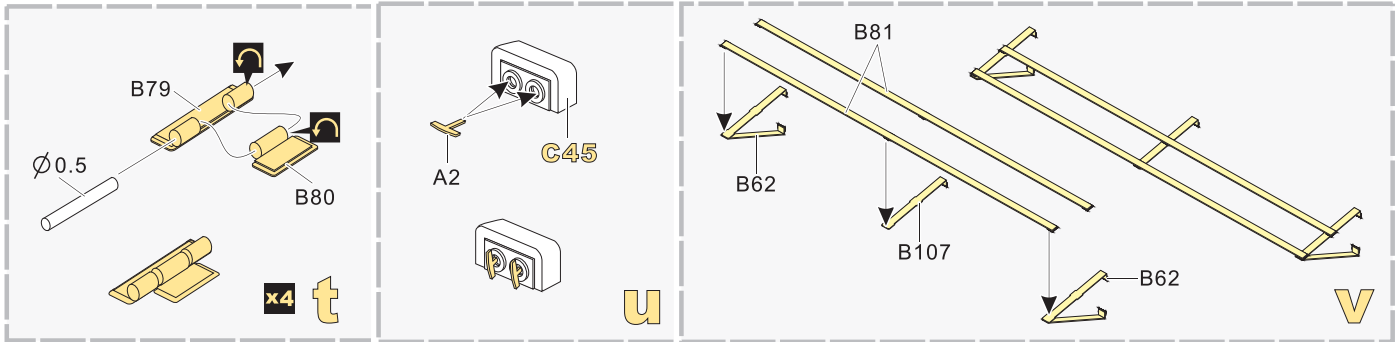

1/35 MILITARY MINIATURE VEHICLE UPGRADE SERIES PE351023