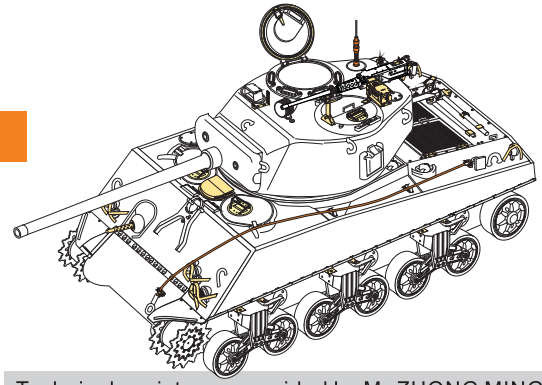

1/35 MILITARY MINIATURE VEHICLE UPGRADE SERIES PE351023

WWII US M4A3 (76) w Mid Tank Basic

二战美国M4A3 (76) w中型坦克基本改造件

[For TS-043]

Technical assistance provided by Mr.ZHONG MINGZHOU

推荐使用工具 RECOMMENDED TOOLS

- ↑
安装
install
- ↩
折叠
bend
- A1**
改造件零件编号
PE/resin part number
- B12**
原零件编号
kit part number
- C22**
被替换的原零件编号
replaced kit part number
- ↔
另一侧相同制作
repeat on opposite side
- ✂
切除
remove
- 🔪
打磨
grind off
- 📐
弧度卷曲
radial bending
- x2
制作若干组
multiple assembly
- ↔
选择安装
alternative
- 🔧
钻孔
drill
- ⚠
注意
caution

↓
用尖端在凹槽处冲压
use penpoint to press on the dent

蚀刻片零件内侧面向上
Put the part upside down

用笔尖在凹槽处刺
Use penpoint to press on the dent

1/35 MILITARY MINIATURE VEHICLE UPGRADE SERIES PE351023

1/35 MILITARY MINIATURE VEHICLE UPGRADE SERIES PE351023