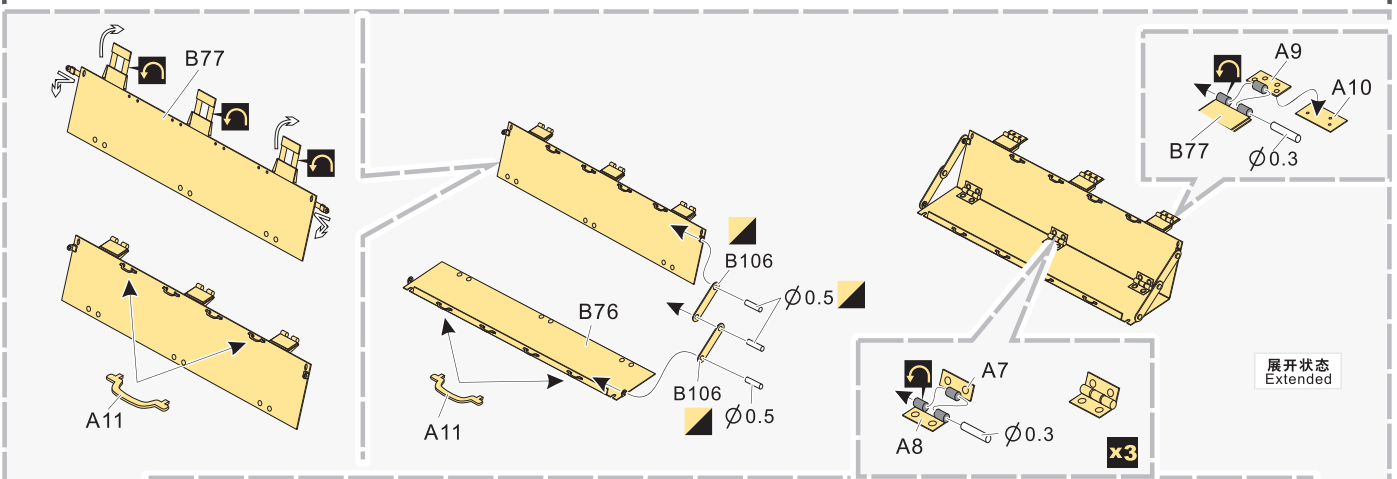

1/35 MILITARY MINIATURE VEHICLE UPGRADE SERIES PE351023