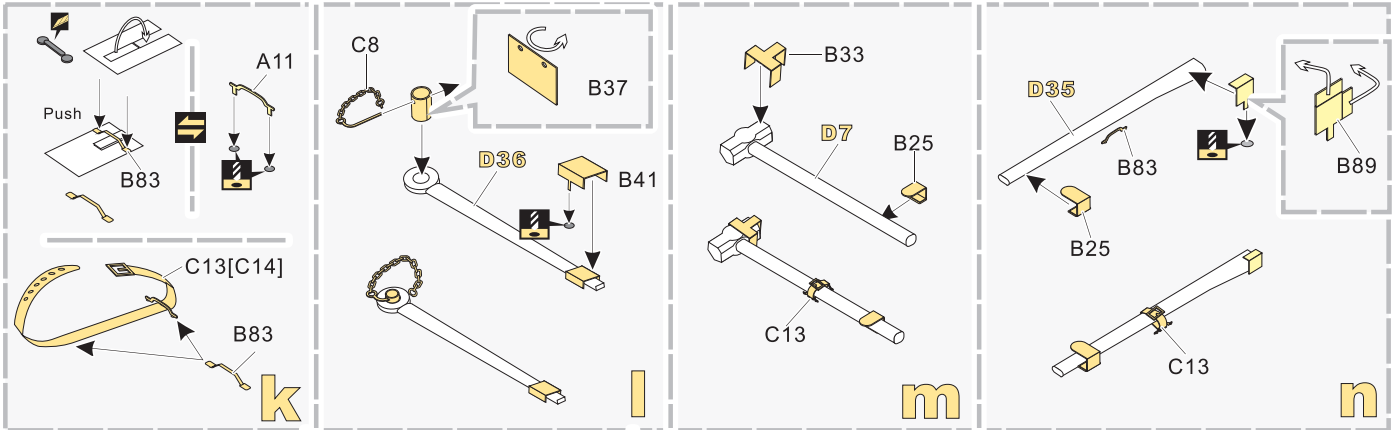

1/35 MILITARY MINIATURE VEHICLE UPGRADE SERIES PE351023