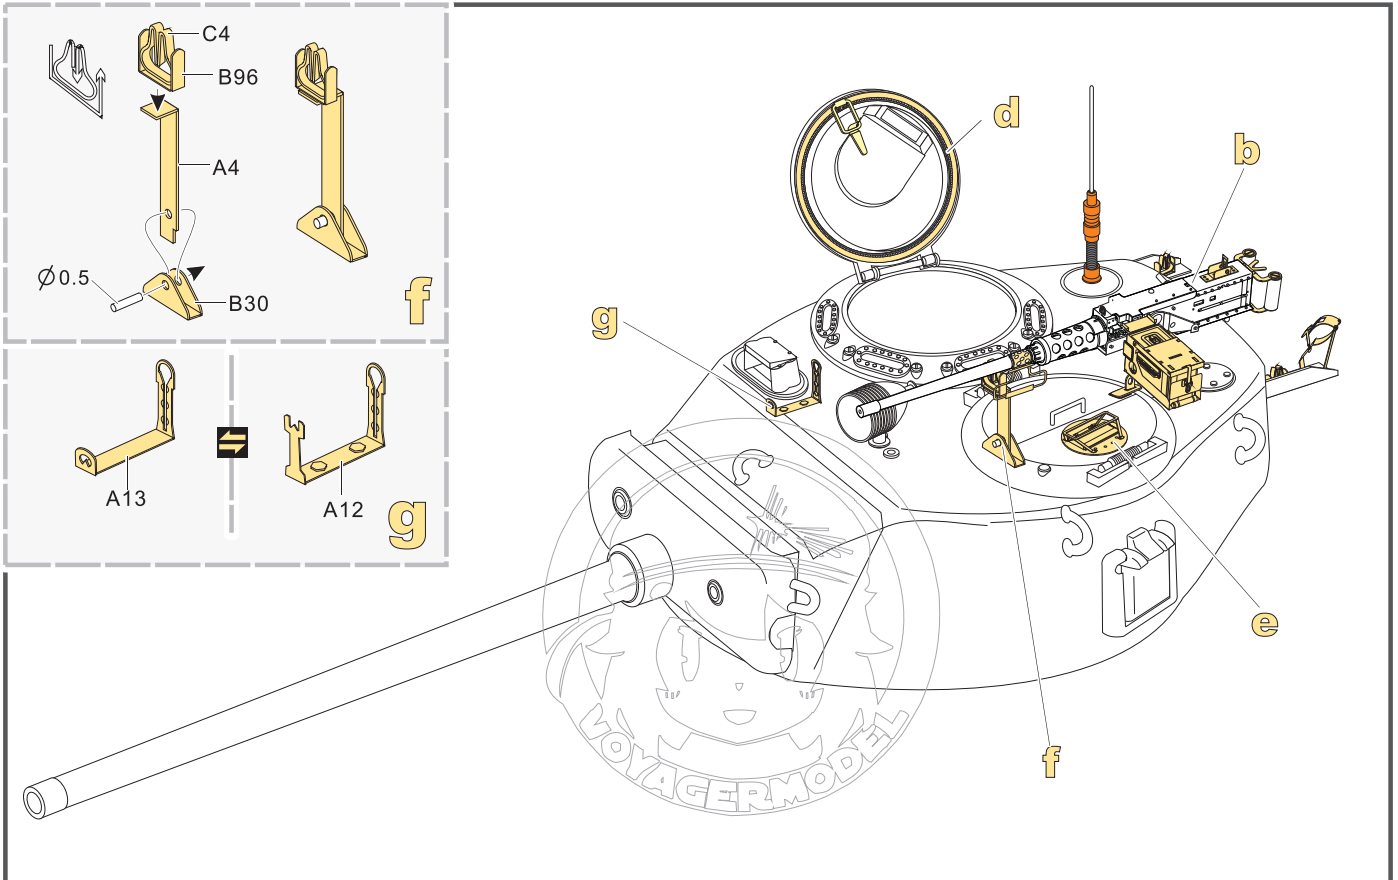

1/35 MILITARY MINIATURE VEHICLE UPGRADE SERIES PE351023

WWII US M4A3 (76) w Mid Tank Basic

二战美国M4A3 (76) w中型坦克基本改造件

[For TS-043]

Technical assistance provided by Mr.ZHONG MINGZHOU

推荐使用工具 RECOMMENDED TOOLS

- ↑
安装
install
- ↩
折叠
bend
- A1**
改造件零件编号
PE/resin part number
- B12**
原零件编号
kit part number
- C22**
被替换的原零件编号
replaced kit part number
- ↔
另一侧相同制作
repeat on opposite side
- ✂
切除
remove
- 🔪
打磨
grind off
- 📐
弧度卷曲
radial bending
- x2
制作若干组
multiple assembly
- ↔
选择安装
alternative
- 🔧
钻孔
drill
- ⚠
注意
caution

↓
用尖端在凹槽处冲压
use penpoint to press on the dent

蚀刻片零件内侧面向上
Put the part upside down

用笔尖在凹槽处刺
Use penpoint to press on the dent

1/35 MILITARY MINIATURE VEHICLE UPGRADE SERIES PE351023

1/35 MILITARY MINIATURE VEHICLE UPGRADE SERIES PE351023