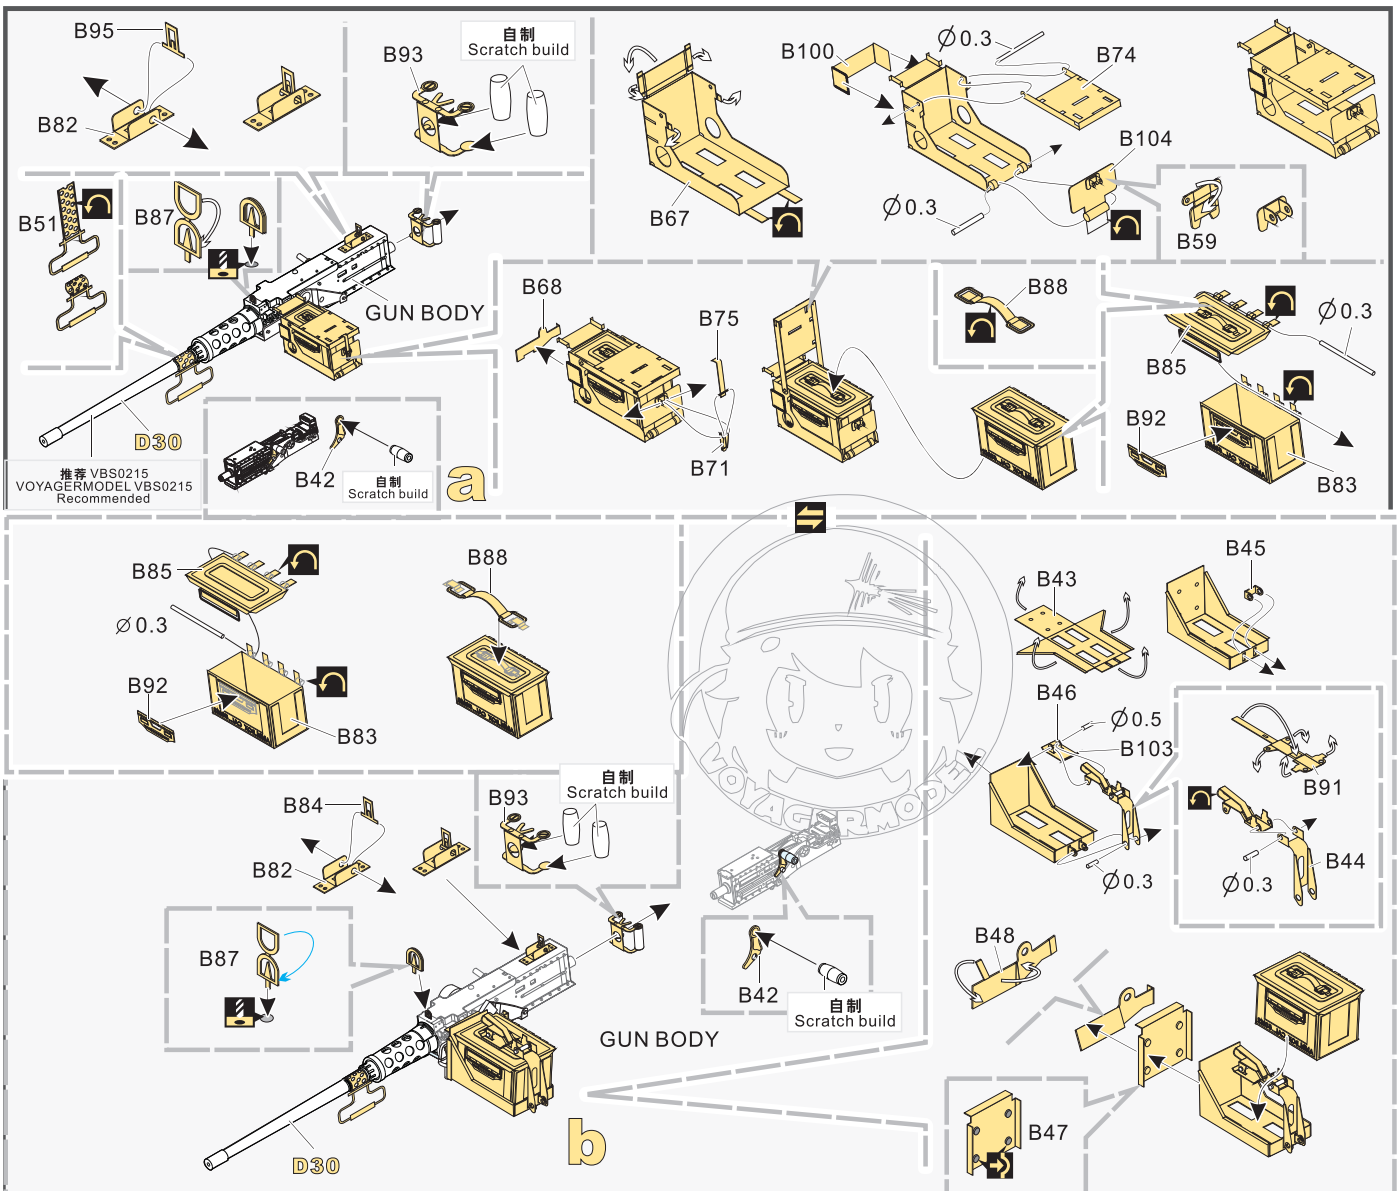

1/35 MILITARY MINIATURE VEHICLE UPGRADE SERIES PE351023

WWII US M4A3 (76) w Mid Tank Basic

二战美国M4A3 (76) w中型坦克基本改造件

[For TS-043]

Technical assistance provided by Mr.ZHONG MINGZHOU

推荐使用工具 RECOMMENDED TOOLS

- ↑
安装
install
- ↩
折叠
bend
- A1**
改造件零件编号
PE/resin part number
- B12**
原零件编号
kit part number
- C22**
被替换的原零件编号
replaced kit part number
- ↔
另一侧相同制作
repeat on opposite side
- ✂
切除
remove
- 🔪
打磨
grind off
- 📐
弧度卷曲
radial bending
- x2
制作若干组
multiple assembly
- ↔
选择安装
alternative
- 🔧
钻孔
drill
- ⚠
注意
caution

↓
用尖端在凹槽处冲压
use penpoint to press on the dent

蚀刻片零件内侧面向上
Put the part upside down

用笔尖在凹槽处刺
Use penpoint to press on the dent

1/35 MILITARY MINIATURE VEHICLE UPGRADE SERIES PE351023

1/35 MILITARY MINIATURE VEHICLE UPGRADE SERIES PE351023

Recommended item

PE 351004	WWII US M4A3E8 HVSS Basic
PE 351010	WWII US M10 IIC Achilles tank destroyer Basic
PE 35856	WWII US M10 tank destroyer Basic (Gun barrel , Atenna base include)
PE 35139	WWII US M4A2 /Sherman Mk-III
PE 35810	WWII US M4A3E8 Sherman"Easy Eight"Basic
PE 35148	WWII UK Sherman VC Firefly
PE 35182	Modern IDF M51 Sherman
PE 35446	Israeli M1 Super Sherman Tank basic
PE 35485	Modern IDF M51 Sherman
PE 35709	WWII US M4A3E8 Sherman"Easy Eight"Basic
PE 351026	Modern US Army HUMVEE carried Mk19
VBS0215	Modern US Stryker family Duke IED JAMMERS
PEA 441	HUMVEE/DUMVEE Super Swaper wheels w/spare wheel