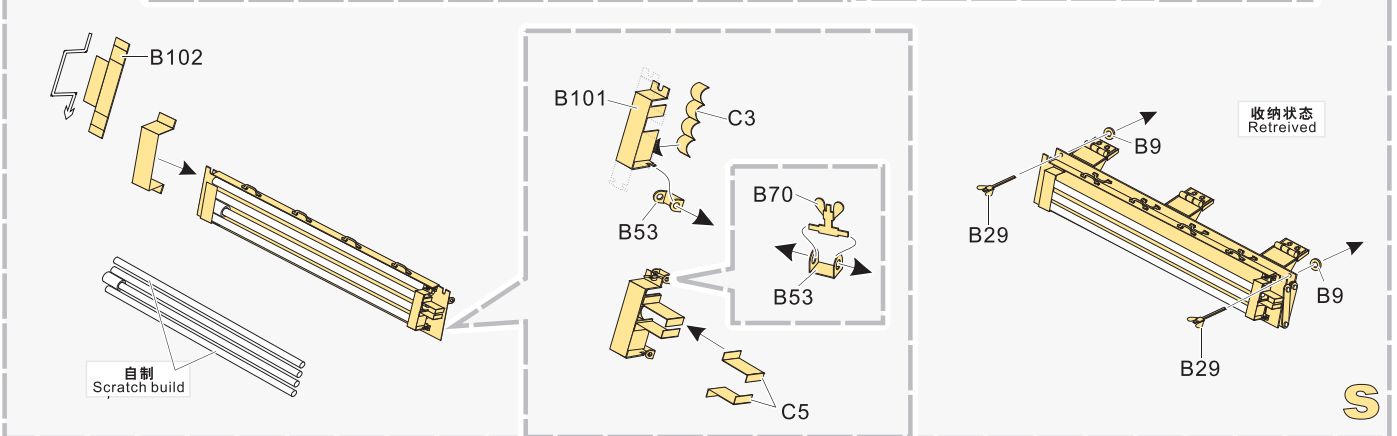

1/35 MILITARY MINIATURE VEHICLE UPGRADE SERIES PE351023