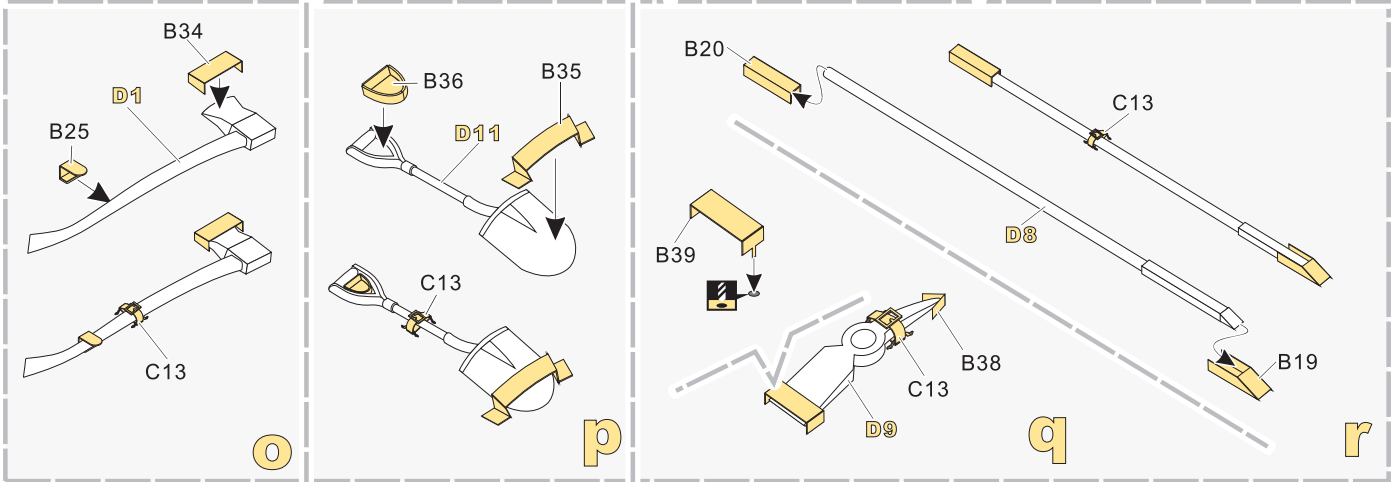

1/35 MILITARY MINIATURE VEHICLE UPGRADE SERIES PE351023