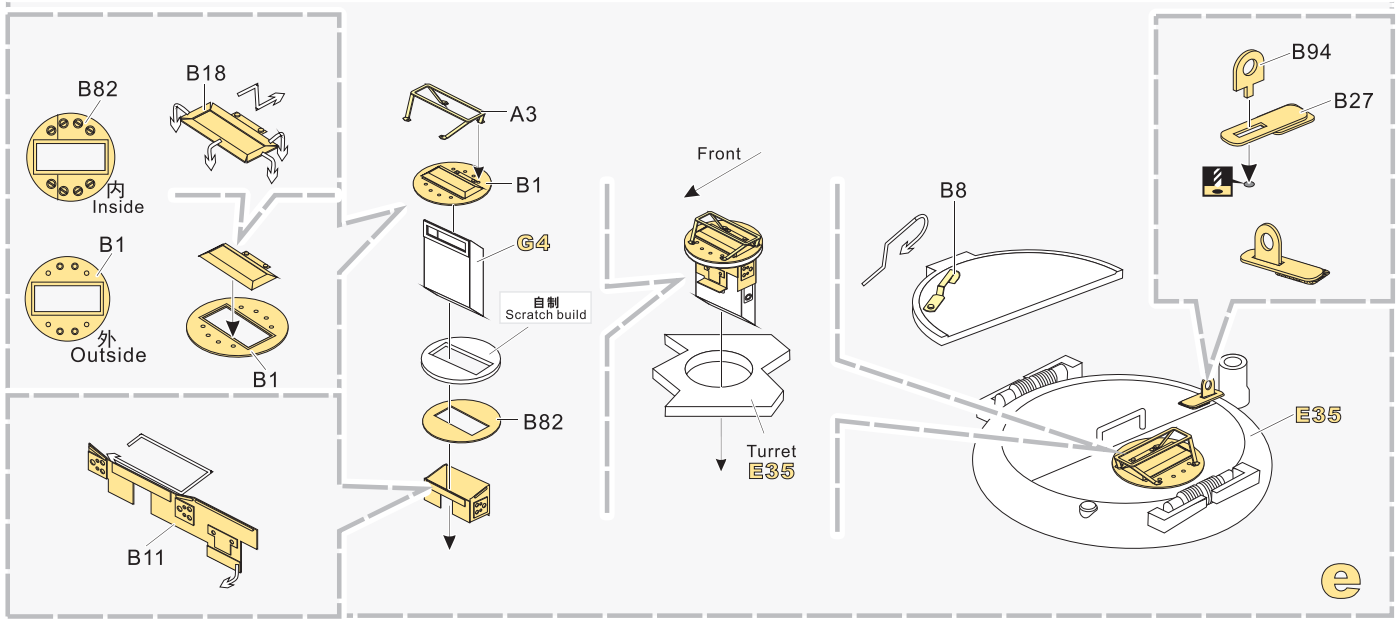

1/35 MILITARY MINIATURE VEHICLE UPGRADE SERIES PE351023

WWII US M4A3 (76) w Mid Tank Basic

二战美国M4A3 (76) w中型坦克基本改造件

[For TS-043]

Technical assistance provided by Mr.ZHONG MINGZHOU

推荐使用工具 RECOMMENDED TOOLS

- ↑
安装
install
- ↩
折叠
bend
- A1**
改造件零件编号
PE/resin part number
- B12**
原零件编号
kit part number
- C22**
被替换的原零件编号
replaced kit part number
- ↔
另一侧相同制作
repeat on opposite side
- ✂
切除
remove
- 🔪
打磨
grind off
- 📐
弧度卷曲
radial bending
- x2
制作若干组
multiple assembly
- ↔
选择安装
alternative
- 🔧
钻孔
drill
- ⚠
注意
caution

↓
用尖端在凹槽处冲压
use penpoint to press on the dent

蚀刻片零件内侧面向上
Put the part upside down

用笔尖在凹槽处刺
Use penpoint to press on the dent

1/35 MILITARY MINIATURE VEHICLE UPGRADE SERIES PE351023

1/35 MILITARY MINIATURE VEHICLE UPGRADE SERIES PE351023

Recommended item

PE 351004	WWII US M4A3E8 HVSS Basic
PE 351010	WWII US M10 IIC Achilles tank destroyer Basic
PE 35856	WWII US M10 tank destroyer Basic (Gun barrel , Atenna base include)
PE 35139	WWII US M4A2 /Sherman Mk-III
PE 35810	WWII US M4A3E8 Sherman"Easy Eight"Basic
PE 35148	WWII UK Sherman VC Firefly
PE 35182	Modern IDF M51 Sherman
PE 35446	Israeli M1 Super Sherman Tank basic
PE 35485	Modern IDF M51 Sherman
PE 35709	WWII US M4A3E8 Sherman"Easy Eight"Basic
PE 351026	Modern US Army HUMVEE carried Mk19
VBS0215	Modern US Stryker family Duke IED JAMMERS
PEA 441	HUMVEE/DUMVEE Super Swaper wheels w/spare wheel