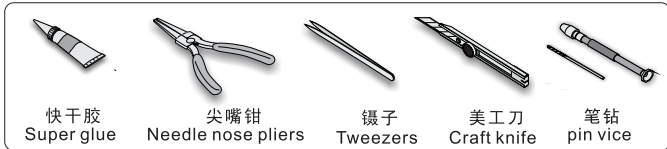

1/35 MILITARY MINIATURE VEHICLE UPGRADE SERIES PE351023

WWII US M4A3 (76) w Mid Tank Basic

二战美国M4A3 (76) w中型坦克基本改造件

[For TS-043]

Technical assistance provided by Mr.ZHONG MINGZHOU

推荐使用工具 RECOMMENDED TOOLS

- ↑
安装
install
- ↩
折叠
bend
- A1**
改造件零件编号
PE/resin part number
- B12**
原零件编号
kit part number
- C22**
被替换的原零件编号
replaced kit part number
- ↔
另一侧相同制作
repeat on opposite side
- ✂
切除
remove
- 🔪
打磨
grind off
- 📐
弧度卷曲
radial bending
- x2
制作若干组
multiple assembly
- ↔
选择安装
alternative
- 🔧
钻孔
drill
- ⚠
注意
caution

↓
用尖端在凹槽处冲压
use penpoint to press on the dent

蚀刻片零件内侧面向上
Put the part upside down

用笔尖在凹槽处刺
Use penpoint to press on the dent

1/35 MILITARY MINIATURE VEHICLE UPGRADE SERIES PE351023

1/35 MILITARY MINIATURE VEHICLE UPGRADE SERIES PE351023