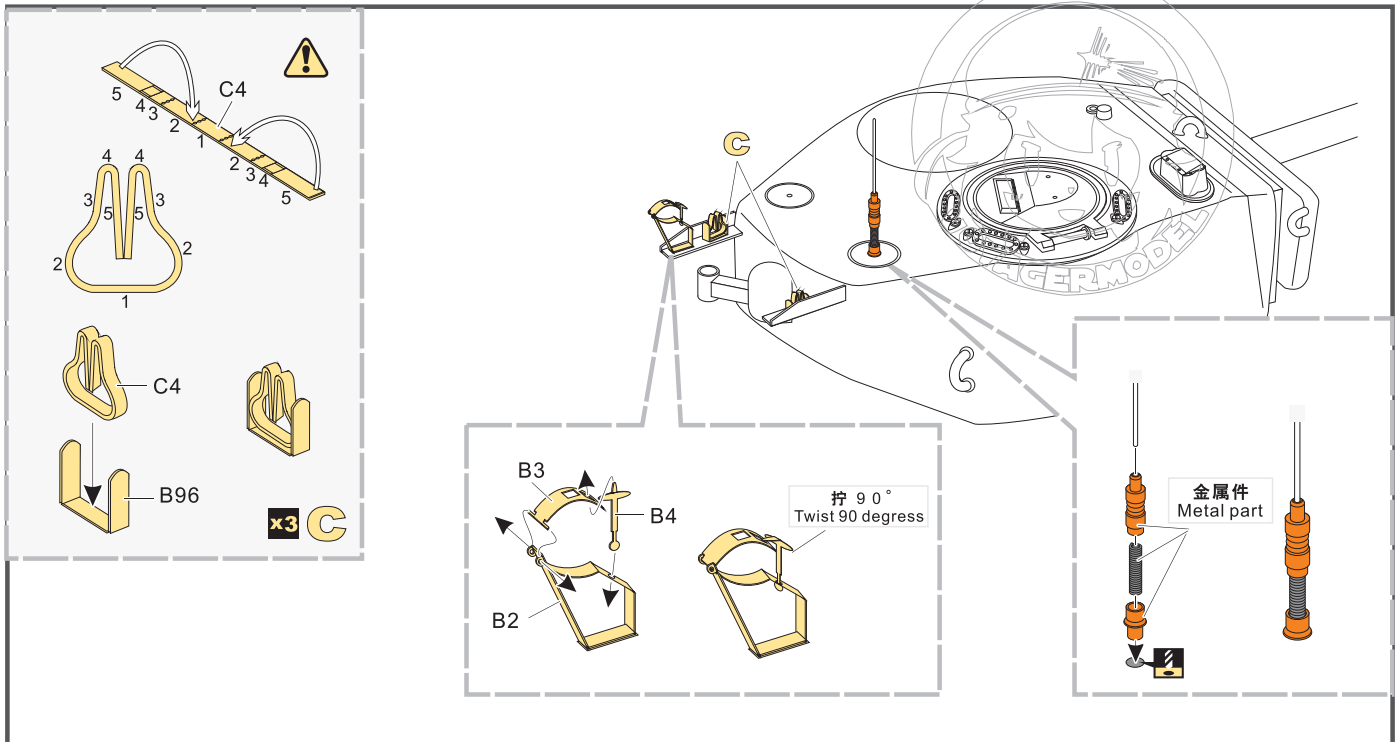

1/35 MILITARY MINIATURE VEHICLE UPGRADE SERIES PE351023

WWII US M4A3 (76) w Mid Tank Basic

二战美国M4A3 (76) w中型坦克基本改造件

[For TS-043]

Technical assistance provided by Mr.ZHONG MINGZHOU

推荐使用工具 RECOMMENDED TOOLS

- ↑
安装
install
- ↩
折叠
bend
- A1**
改造件零件编号
PE/resin part number
- B12**
原零件编号
kit part number
- C22**
被替换的原零件编号
replaced kit part number
- ↔
另一侧相同制作
repeat on opposite side
- ✂
切除
remove
- 🔪
打磨
grind off
- 📐
弧度卷曲
radial bending
- x2
制作若干组
multiple assembly
- ↔
选择安装
alternative
- 🔧
钻孔
drill
- ⚠
注意
caution

↓
用尖端在凹槽处冲压
use penpoint to press on the dent

蚀刻片零件内侧面向上
Put the part upside down

用笔尖在凹槽处刺
Use penpoint to press on the dent

1/35 MILITARY MINIATURE VEHICLE UPGRADE SERIES PE351023

1/35 MILITARY MINIATURE VEHICLE UPGRADE SERIES PE351023

Recommended item

PE 351004	WWII US M4A3E8 HVSS Basic
PE 351010	WWII US M10 IIC Achilles tank destroyer Basic
PE 35856	WWII US M10 tank destroyer Basic (Gun barrel , Atenna base include)
PE 35139	WWII US M4A2 /Sherman Mk-III
PE 35810	WWII US M4A3E8 Sherman"Easy Eight"Basic
PE 35148	WWII UK Sherman VC Firefly
PE 35182	Modern IDF M51 Sherman
PE 35446	Israeli M1 Super Sherman Tank basic
PE 35485	Modern IDF M51 Sherman
PE 35709	WWII US M4A3E8 Sherman"Easy Eight"Basic
PE 351026	Modern US Army HUMVEE carried Mk19
VBS0215	Modern US Stryker family Duke IED JAMMERS
PEA 441	HUMVEE/DUMVEE Super Swaper wheels w/spare wheel