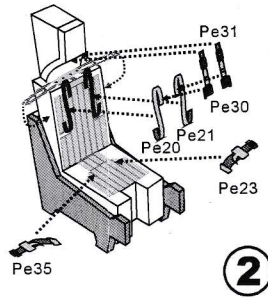

PE for F-14A

For Trumpeter

1/72

CDM 72006

更多产品请访问 www.dreammodel.com.cn