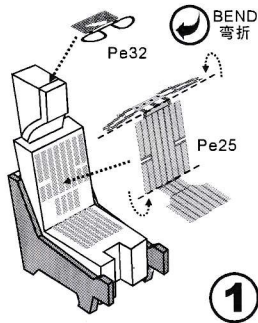

PE for F-14A

For Trumpeter

1/72

CDM 72006

更多产品请访问 www.dreammodel.com.cn