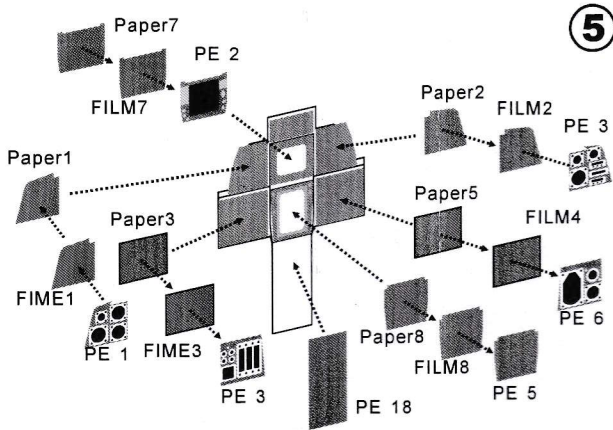

PE for F-14A

For Trumpeter

1/72

CDM 72006

更多产品请访问 www.dreammodel.com.cn