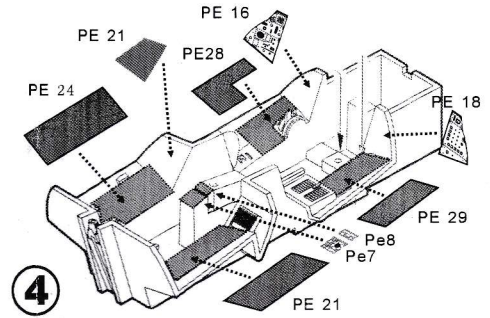

PE for F-14A

For Trumpeter

1/72

CDM 72006

更多产品请访问 www.dreammodel.com.cn