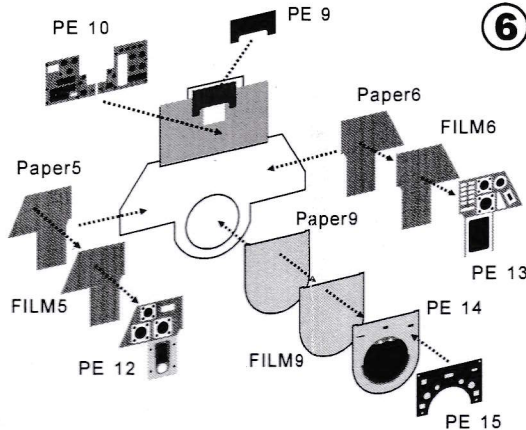

PE for F-14A

For Trumpeter

1/72

CDM 72006

更多产品请访问 www.dreammodel.com.cn