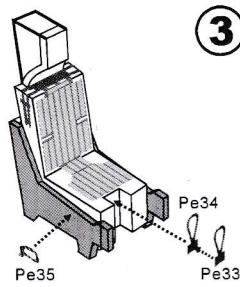

PE for F-14A

For Trumpeter

1/72

CDM 72006

更多产品请访问 www.dreammodel.com.cn