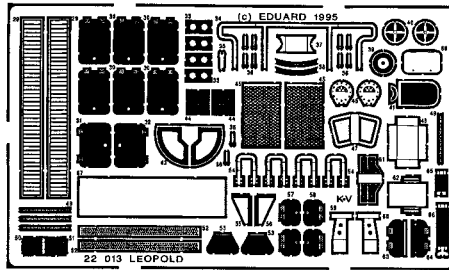

# Railway gun K5(E) Leopold

22 013

1/72 scale detail set for Hasegawa kit

-  OPPOSITE SIDE
-  REMOVE
-  REPLACE