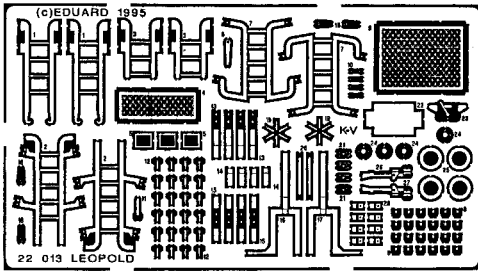

# Railway gun K5(E) Leopold

22 013

1/72 scale detail set for Hasegawa kit

-  OPPOSITE SIDE
-  REMOVE
-  REPLACE