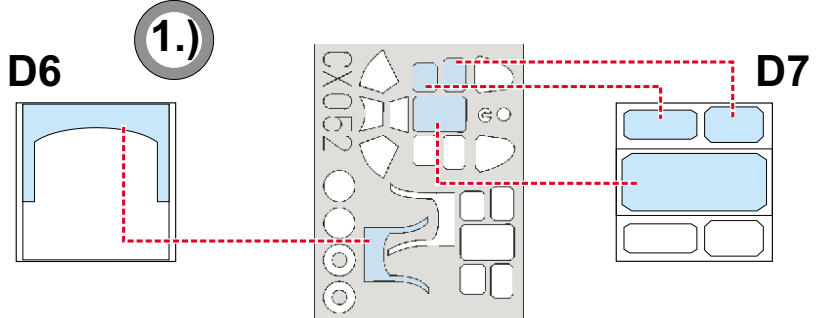

# P-51B/C Mustang 1/72

The die-cut mask for accurate canopy frame painting of the  
*Academy 1/72 KIT*

CX 052

B8;B9

LIQUID MASK  
MASCOL