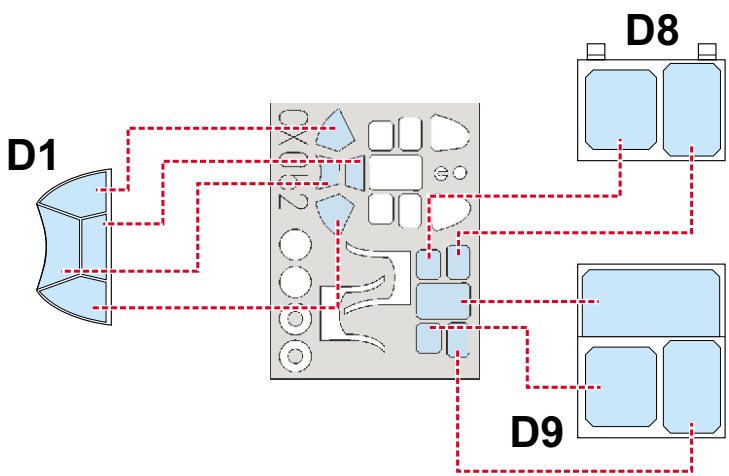

# P-51B/C Mustang 1/72

The die-cut mask for accurate canopy frame painting of the  
*Academy 1/72 KIT*

CX 052

B8;B9

LIQUID MASK  
MASCOL