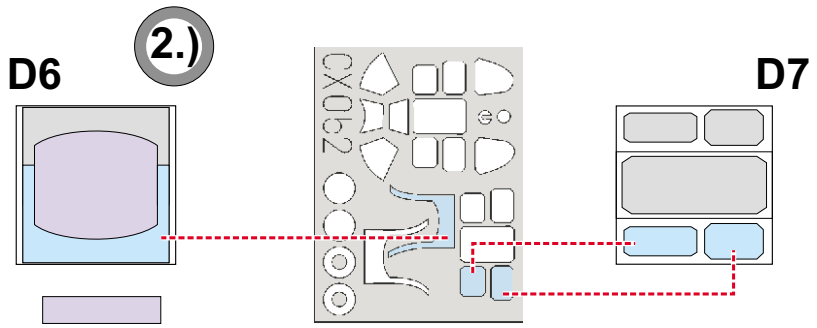

# P-51B/C Mustang 1/72

The die-cut mask for accurate canopy frame painting of the  
*Academy 1/72 KIT*

CX 052

B8;B9

LIQUID MASK  
MASCOL