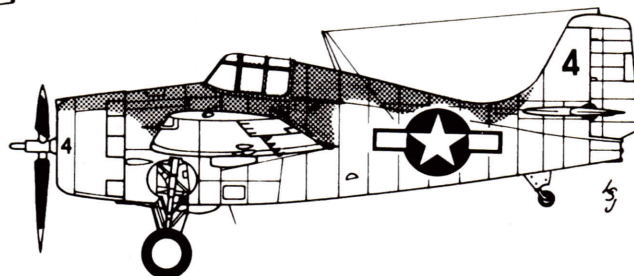

1/72 scale GRUMMAN F4F-4 WILDCAT

When the Japanese attacked the United States in 1941, the most modern fighter in the Navy was the Grumman F4F Wildcat. Although the Wildcat was small, it was not as fast or maneuverable as the Japanese Zero fighter, but it was a very durable machine. However, in the hands of an experienced pilot, the Wildcat could best the feared Zero and the little Grumman fighter held its own against the enemy until the more powerful Hellcat was available about a year later.

Several Navy pilots became aces in the little Wildcat, among them Lt. "Butch" O'Hare. Other pilots used their F4F's to sink Japanese submarines and one even sent an enemy cruiser to the bottom.

The Wildcat proved itself during the war, and even with the Hellcat entering service, production of the F4F continued, although they were built by General Motors after the middle of 1943. When production ended in 1945, a total of 7,815 of the stubby fighters had been completed.

The Wildcat had a top speed of 320 mph at 18,800 feet. It was armed with six .50 cal machine guns, and could carry bombs and, in later versions, five inch rockets. Your Minicraft Academy model depicts a General Motors Wildcat in the unique gray and white Sea Search color scheme used by patrolling Wildcats in search of enemy shipping.

ACADEMY
HOBBY MODEL KITS