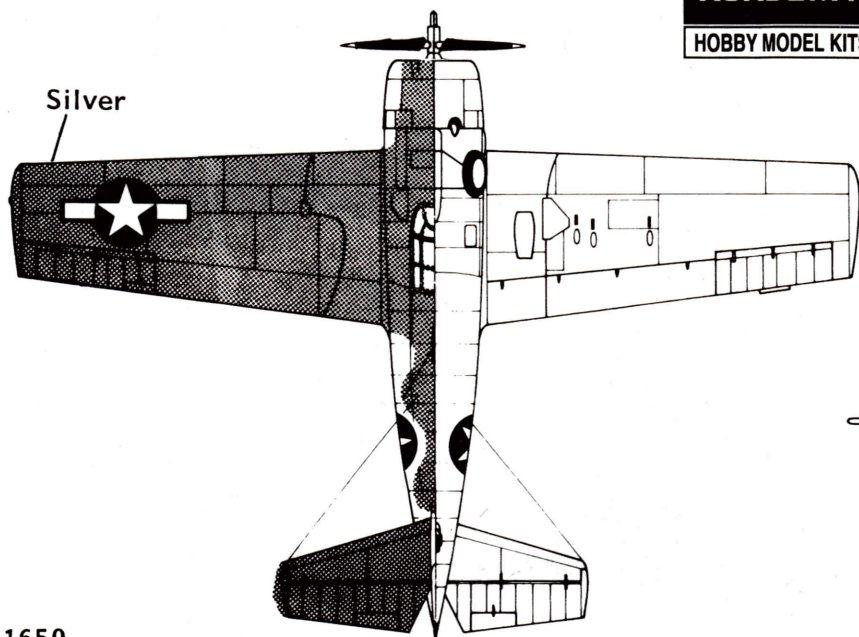

1/72 scale GRUMMAN F4F-4 WILDCAT

When the Japanese attacked the United States in 1941, the most modern fighter in the Navy was the Grumman F4F Wildcat. Although the Wildcat was small, it was not as fast or maneuverable as the Japanese Zero fighter, but it was a very durable machine. However, in the hands of an experienced pilot, the Wildcat could best the feared Zero and the little Grumman fighter held its own against the enemy until the more powerful Hellcat was available about a year later.

Several Navy pilots became aces in the little Wildcat, among them Lt. "Butch" O'Hare. Other pilots used their F4F's to sink Japanese submarines and one even sent an enemy cruiser to the bottom.

The Wildcat proved itself during the war, and even with the Hellcat entering service, production of the F4F continued, although they were built by General Motors after the middle of 1943. When production ended in 1945, a total of 7,815 of the stubby fighters had been completed.

The Wildcat had a top speed of 320 mph at 18,800 feet. It was armed with six .50 cal machine guns, and could carry bombs and, in later versions, five inch rockets. Your Minicraft Academy model depicts a General Motors Wildcat in the unique gray and white Sea Search color scheme used by patrolling Wildcats in search of enemy shipping.

ACADEMY
HOBBY MODEL KITS