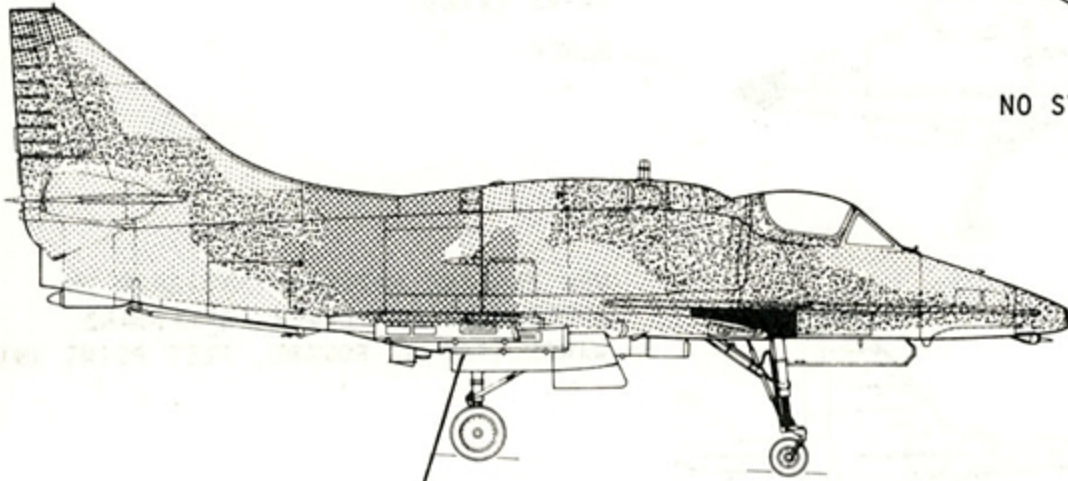

BLACK

SINGAPORE NATIONAL INSIGNIAS ON
BOTH UPPER WINGS

STANDARD DATA PLACEMENT

LOWER PORTION IS GRAY FS36622

STANDARD PAINT SCHEME FOR ALL AIRCRAFT*

DK. GREEN FS34102

TAN FS30219

MED. GREEN FS34079