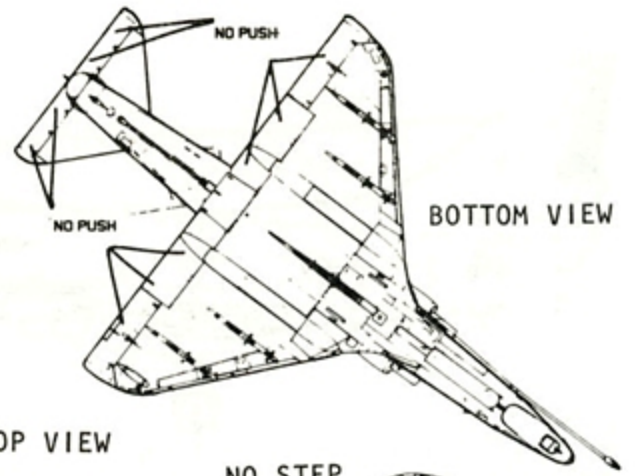

STANDARD DATA PLACEMENT