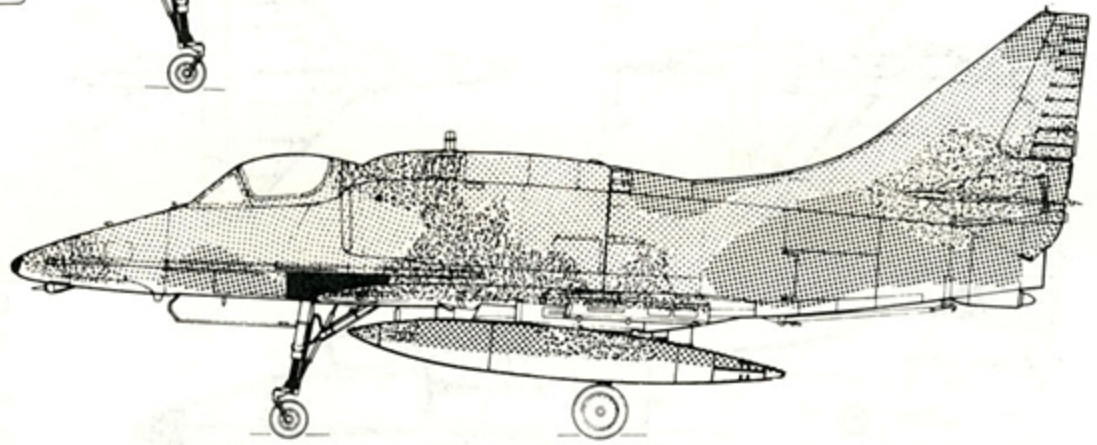

BLACK

SINGAPORE NATIONAL INSIGNIAS ON
BOTH UPPER WINGS

STANDARD DATA PLACEMENT

LOWER PORTION IS GRAY FS36622

STANDARD PAINT SCHEME FOR ALL AIRCRAFT*

DK. GREEN FS34102

TAN FS30219

MED. GREEN FS34079