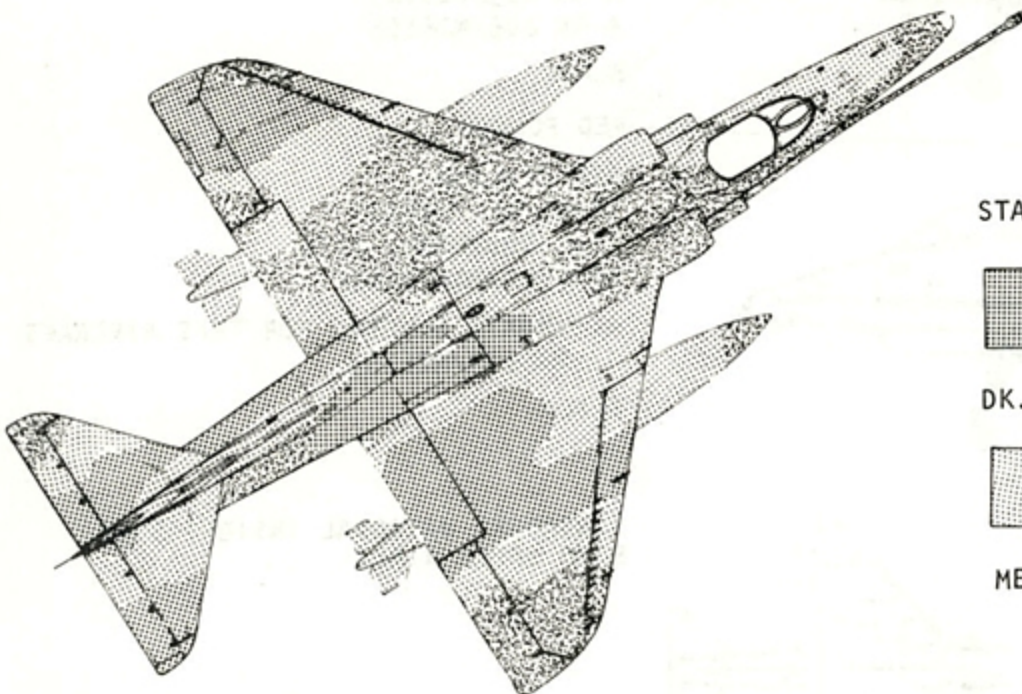

BLACK

SINGAPORE NATIONAL INSIGNIAS ON
BOTH UPPER WINGS

STANDARD DATA PLACEMENT

LOWER PORTION IS GRAY FS36622

STANDARD PAINT SCHEME FOR ALL AIRCRAFT*

DK. GREEN FS34102

TAN FS30219

MED. GREEN FS34079