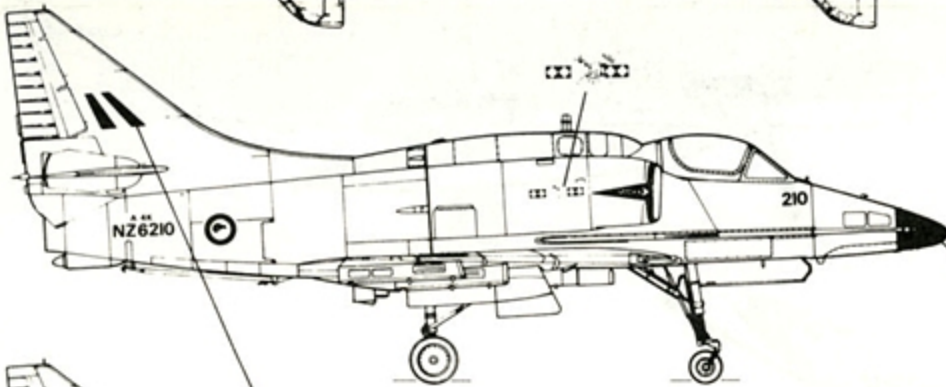

SINGAPORE
A-4S 79/679

BLACK AND YELLOW TAIL DECAL
BLACK

SINGAPORE
TA-4S 51/651

BLACK

NEW ZEALAND NATIONAL INSIGNIA ON
UPPER PORT AND LOWER STARBOARD
WINGS (FACING FOWARD, FEET POINT IN)

NEW ZEALAND
A-4K 210/NZ6210
75th SQUADRON, 1975