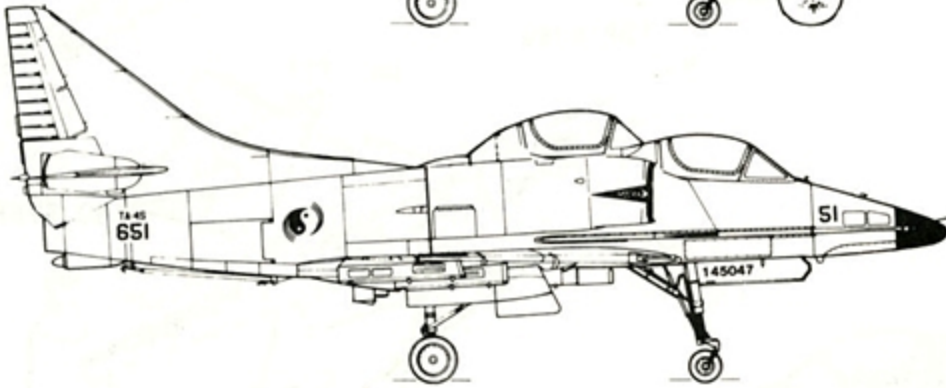

SINGAPORE
A-4S 79/679

BLACK AND YELLOW TAIL DECAL
BLACK

SINGAPORE
TA-4S 51/651

BLACK

NEW ZEALAND NATIONAL INSIGNIA ON
UPPER PORT AND LOWER STARBOARD
WINGS (FACING FOWARD, FEET POINT IN)

NEW ZEALAND
A-4K 210/NZ6210
75th SQUADRON, 1975