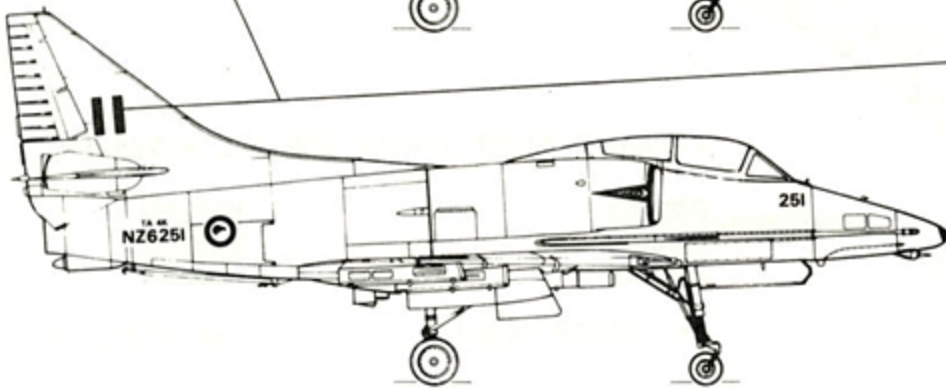

NEW ZEALAND
TA-4K 251/NZ6251
75th SQUADRON, 1976
NO SQUADRON BADGE

ALTERNATE NUMBERS FOR THIS AIRCRAFT
TA-4K 253/NZ6253

BLACK