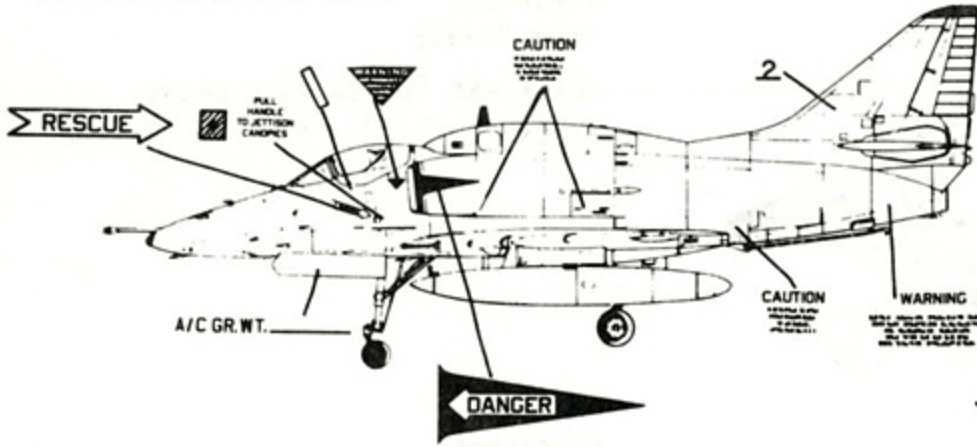

BLACK

SINGAPORE NATIONAL INSIGNIAS ON
BOTH UPPER WINGS

STANDARD DATA PLACEMENT

LOWER PORTION IS GRAY FS36622

STANDARD PAINT SCHEME FOR ALL AIRCRAFT*

DK. GREEN FS34102

TAN FS30219

MED. GREEN FS34079