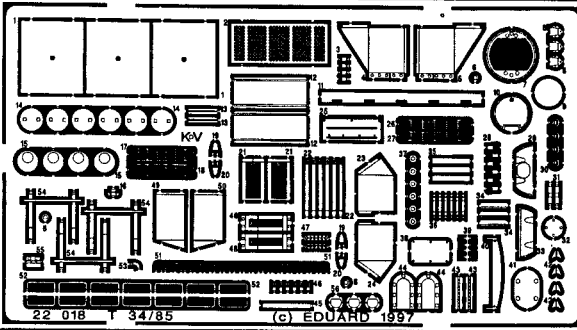

T 34/85

22 018

1/72 scale detail set for Cooperativa kit

-  OPPOSITE SIDE
-  REMOVE
-  REPLACE