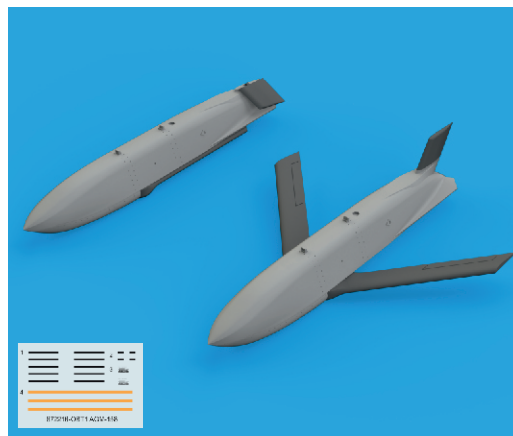

BRASSIN

eduard