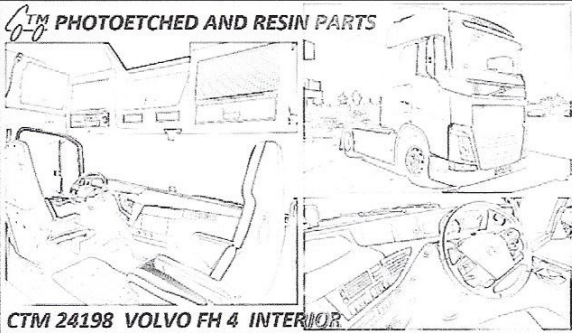

CTM 24198 VOLVO FH4 INTERIOR

- DETACH WITH KNIFE
- BEND
- REPLACE
- OPTIONAL
- NUMBER OF WORKING STEPS
- MAKE A HOLE
- GRIND

This set is not a children's toy and was designed for professional modellers only who already have some skills in working with photoetched parts. Special tools for bending of photoetched parts is recommended when working with this set. Non using this tool during bending may cause destruction of the part. Careful bending of the most of the parts could be also done using a metal ruler, a sharp knife and a tweezer on a hard surface. Pay attention, be careful and keep your safety and health in mind during work!

For gluing and filling a cyanoacrylate glue and a glue removing liquid is recommended. When (or even before) working with each part inspection of the real part on the vehicle or a picture of the real thing is recommended and helpful.

Modification of plastic parts may be required for proper use of some of the photoetched parts

CTM 24198 VOLVO FH4 INTERIOR

- 1,2/ LHD/RHD dash panel
- 3,4/ RHD/LHD side lower dash panel
- 5/ Passanger dash panel
- 6/ Main instrument panel
- 7,8/ Steering wheel buttons
- 9/ Integral lights control button (for part 20)
- 10/ Windon control panels
- 11/ Seat belt missing in the part
- 12,13/ A/C control buttons for panels 3,4
- 14,15/ Lights control panel LHD/RHD
- 16,17/ Tachograph and CD changes (overhead panel)
- 18/ Door speaker mesh
- 19/ GPS panel
- 20/ Internal lights control (overhead panel)
- 21,22/ Seatbelt buckle