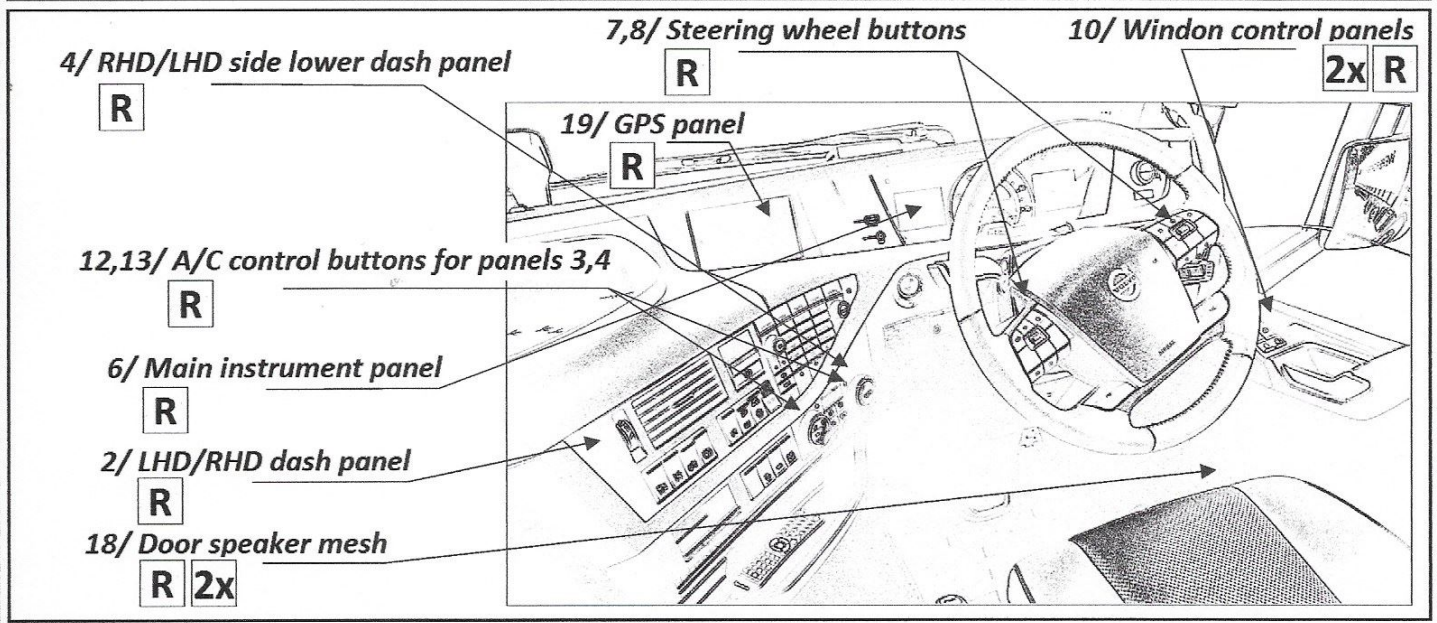

CTM 24198 VOLVO FH4 INTERIOR

- DETACH WITH KNIFE
- BEND
- REPLACE
- OPTIONAL
- NUMBER OF WORKING STEPS
- MAKE A HOLE
- GRIND

This set is not a children's toy and was designed for professional modellers only who already have some skills in working with photoetched parts. Special tools for bending of photoetched parts is recommended when working with this set. Non using this tool during bending may cause destruction of the part. Careful bending of the most of the parts could be also done using a metal ruler, a sharp knife and a tweezer on a hard surface. Pay attention, be careful and keep your safety and health in mind during work!

Modification of plastic parts may be required for proper use of some of the photoetched parts

CTM 24198 VOLVO FH4 INTERIOR

- 1,2/ LHD/RHD dash panel
- 3,4/ RHD/LHD side lower dash panel
- 5/ Passanger dash panel
- 6/ Main instrument panel
- 7,8/ Steering wheel buttons
- 9/ Integral lights control button (for part 20)
- 10/ Windon control panels
- 11/ Seat belt missing in the part
- 12,13/ A/C control buttons for panels 3,4
- 14,15/ Lights control panel LHD/RHD
- 16,17/ Tachograph and CD changes (overhead panel)
- 18/ Door speaker mesh
- 19/ GPS panel
- 20/ Internal lights control (overhead panel)
- 21,22/ Seatbelt buckle