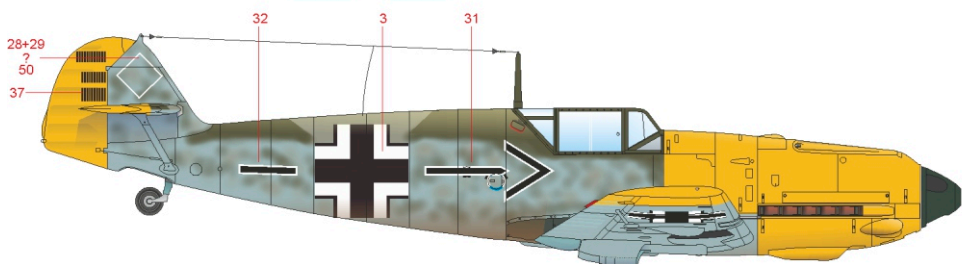

RLM 23	H414 MMP C114 003	RLM 04	H413 MMP C113 090	RLM 70	H65 MMP C18 088
RLM 71	H64 MMP C17 087	RLM 02	H70 MMP C60 056	RLM 65	H67 MMP C115 057
			WHITE	H11 MMP C62 001