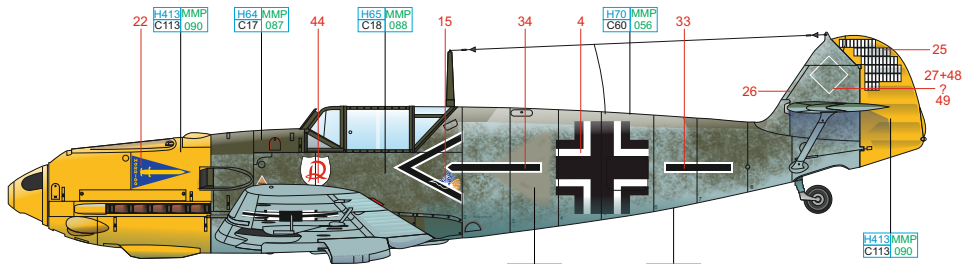

RLM 23	H414 MMP C114 003	RLM 04	H413 MMP C113 090	RLM 70	H65 MMP C18 088
RLM 71	H64 MMP C17 087	RLM 02	H70 MMP C60 056	RLM 65	H67 MMP C115 057