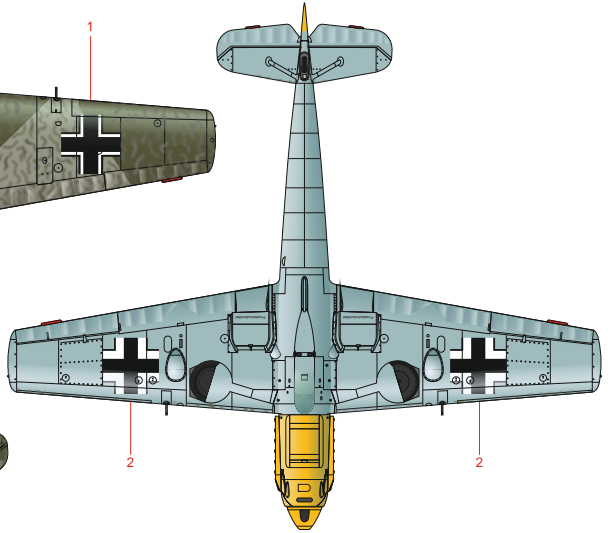

1/32

Bf 109E-4/B, WNr. 2030, flown by Hptm. Herbert Ihfeld, CO of I.(J)/LG 2, Calais-Marck, France, Autumn 1940