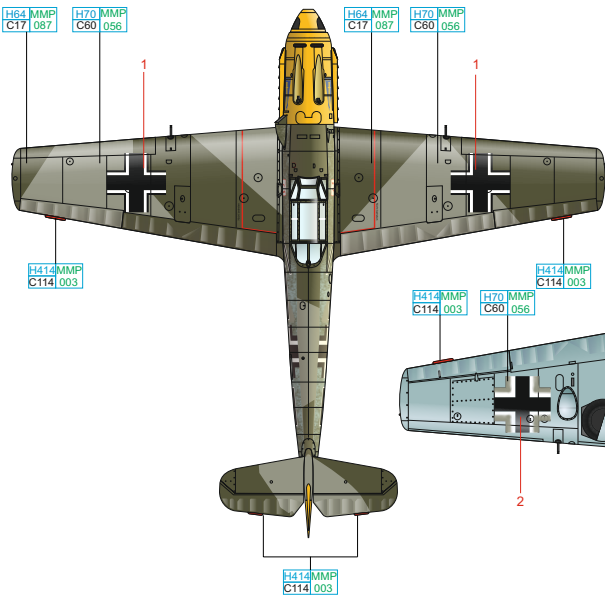

RLM 23	H414 MMP C114 003	RLM 04	H413 MMP C113 090	RLM 70	H65 MMP C18 088
RLM 71	H64 MMP C17 087	RLM 02	H70 MMP C60 056	RLM 65	H67 MMP C115 057