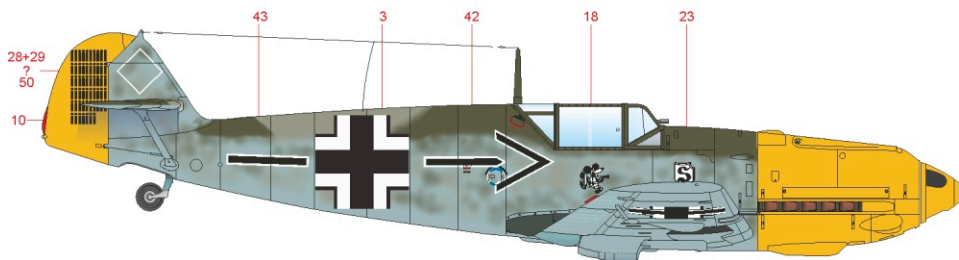

RLM 23	414 MMP C114 003	RLM 04	413 MMP C113 090
RLM 71	64 MMP C17 087	RLM 02	70 MMP C60 056
		RLM 65	67 MMP C115 057