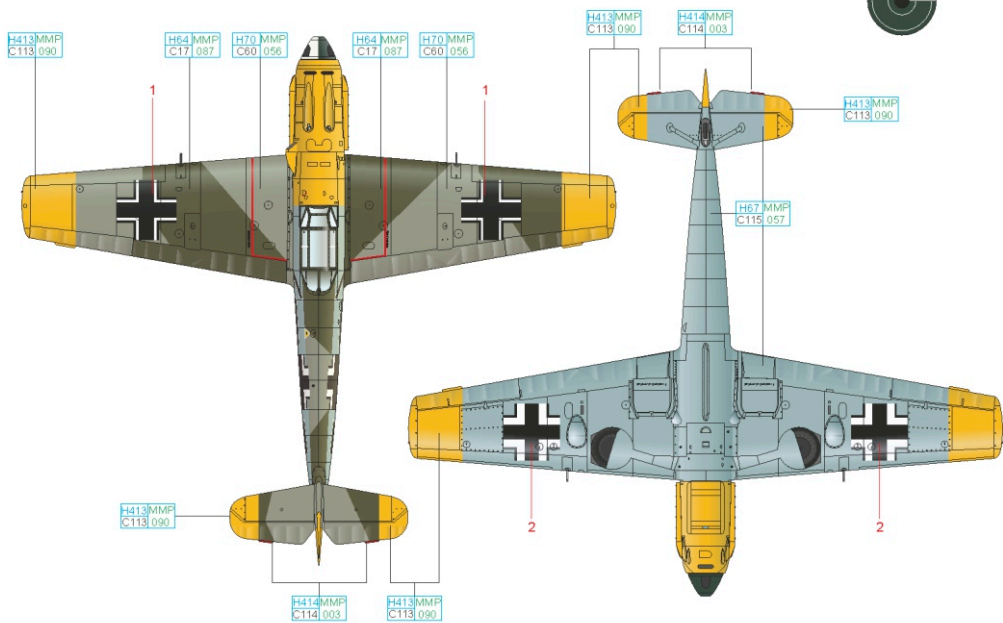

RLM 23	H414 MMP C114 003	RLM 04	H413 MMP C113 090	RLM 70	H65 MMP C18 088
RLM 71	H64 MMP C17 087	RLM 02	H70 MMP C60 056	RLM 65	H67 MMP C115 057
			WHITE	H11 MMP C62 001