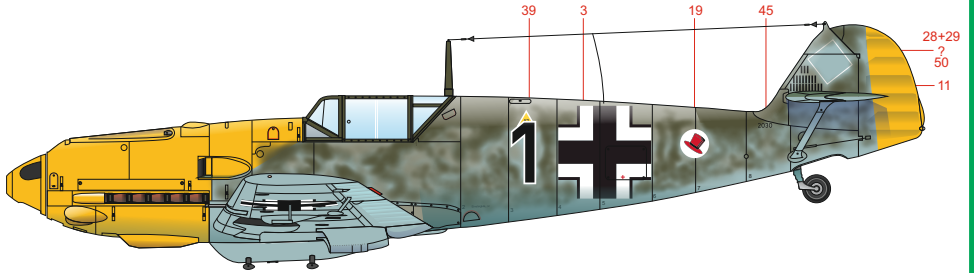

1/32

Bf 109E-4/B, WNr. 2030, flown by Hptm. Herbert Ihfeld, CO of I.(J)/LG 2, Calais-Marck, France, Autumn 1940