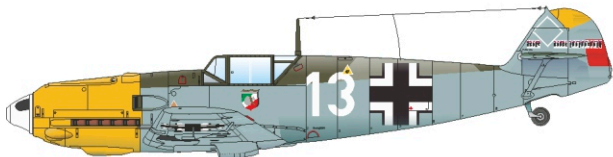

SCALE
1/32

ADLERANGRIFF EXPERTEN

ITEM #
D32003

Bf 109E-4/N, WNr. 5819, flown by
Obstlt. Adolf Galland, CO of JG 26,
Audembert, France, December 1940

Bf 109E-4/B, WNr. 2030, flown by Hptm.
Herbert Ihlefeld, CO of I.(J)/LG 2,
Calais-Marck, France, Autumn 1940