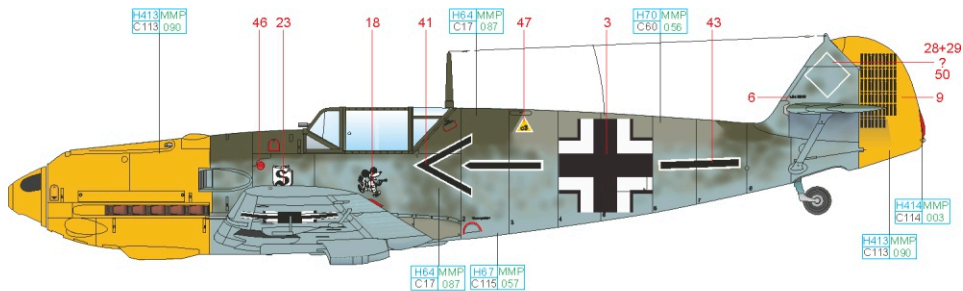

RLM 23	414 MMP C114 003	RLM 04	413 MMP C113 090
RLM 71	64 MMP C17 087	RLM 02	70 MMP C60 056
		RLM 65	67 MMP C115 057