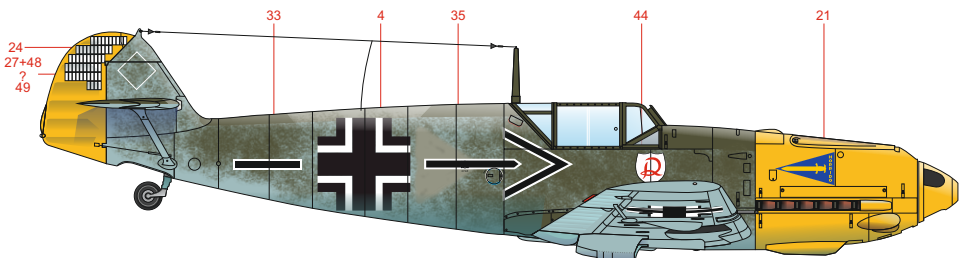

RLM 23	H414 MMP C114 003	RLM 04	H413 MMP C113 090	RLM 70	H65 MMP C18 088
RLM 71	H64 MMP C17 087	RLM 02	H70 MMP C60 056	RLM 65	H67 MMP C115 057