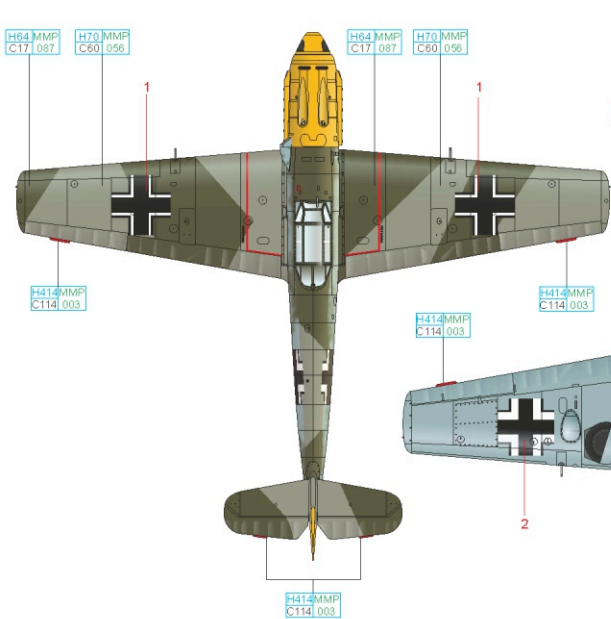

RLM 23	414 MMP C114 003	RLM 04	413 MMP C113 090
RLM 71	64 MMP C17 087	RLM 02	70 MMP C60 056
		RLM 65	67 MMP C115 057