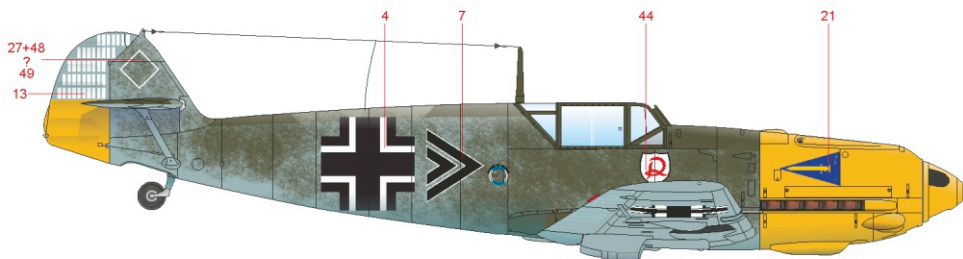

RLM 23	H414 MMP C114_003	RLM 04	H413 MMP C113_090	RLM 70	H65 MMP C18_088
RLM 71	H64 MMP C17_087	RLM 02	H70 MMP C60_056	RLM 65	H67 MMP C115_057