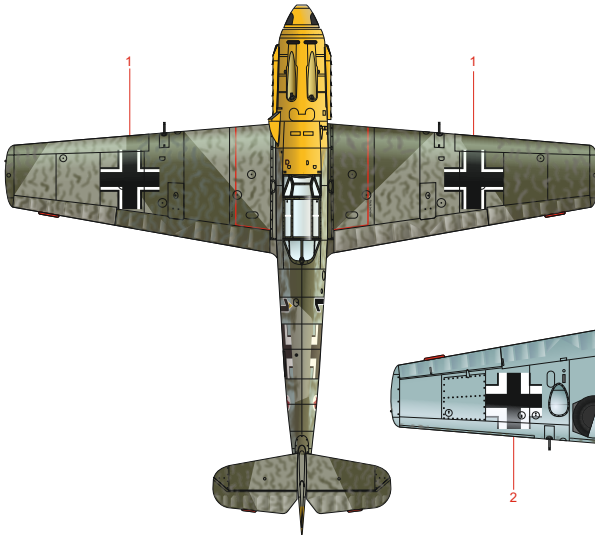

1/32

Bf 109E-4/B, WNr. 2030, flown by Hptm. Herbert Ihfeld, CO of I.(J)/LG 2, Calais-Marck, France, Autumn 1940