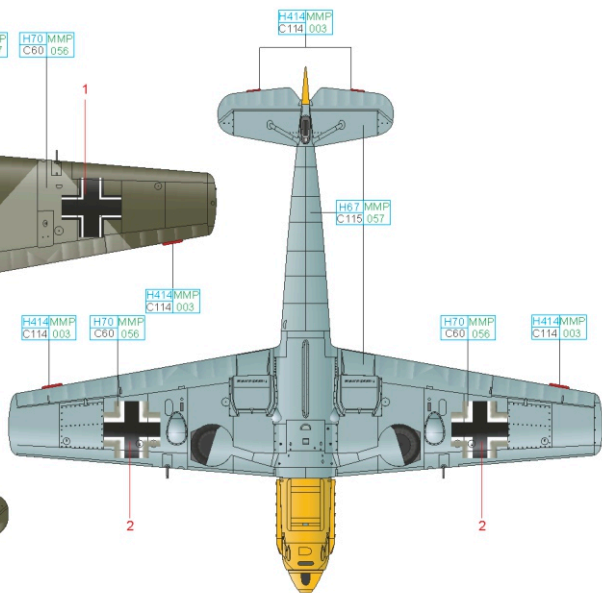

RLM 23	H414 MMP C114_003	RLM 04	H413 MMP C113_090	RLM 70	H65 MMP C18_088
RLM 71	H64 MMP C17_087	RLM 02	H70 MMP C60_056	RLM 65	H67 MMP C115_057