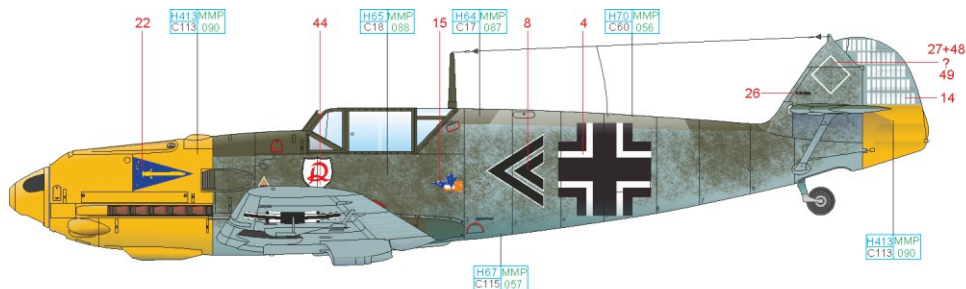

RLM 23	H414 MMP C114_003	RLM 04	H413 MMP C113_090	RLM 70	H65 MMP C18_088
RLM 71	H64 MMP C17_087	RLM 02	H70 MMP C60_056	RLM 65	H67 MMP C115_057