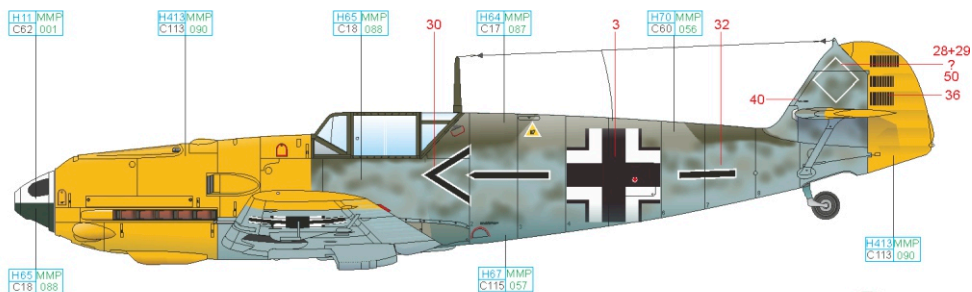

RLM 23	H414 MMP C114 003	RLM 04	H413 MMP C113 090	RLM 70	H65 MMP C18 088
RLM 71	H64 MMP C17 087	RLM 02	H70 MMP C60 056	RLM 65	H67 MMP C115 057
			WHITE	H11 MMP C62 001