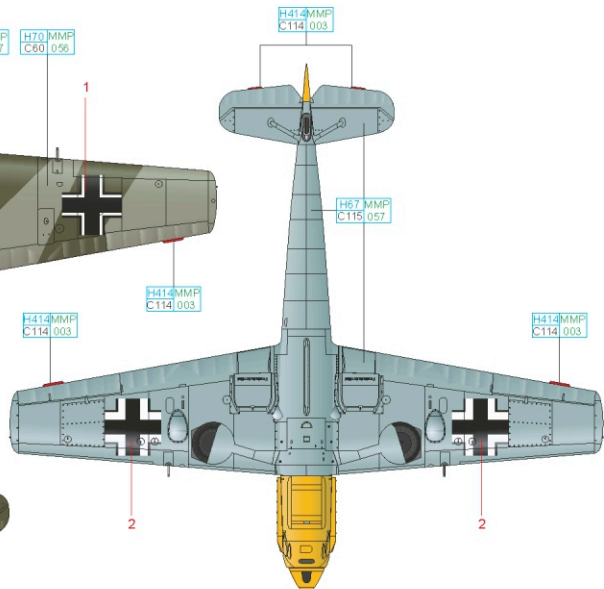

RLM 23	414 MMP C114 003	RLM 04	413 MMP C113 090
RLM 71	64 MMP C17 087	RLM 02	70 MMP C60 056
		RLM 65	67 MMP C115 057