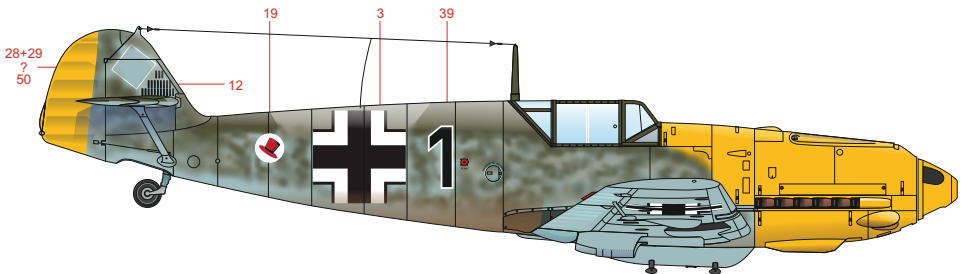

1/32

Bf 109E-4/B, WNr. 2030, flown by Hptm. Herbert Ihfeld, CO of I.(J)/LG 2, Calais-Marck, France, Autumn 1940