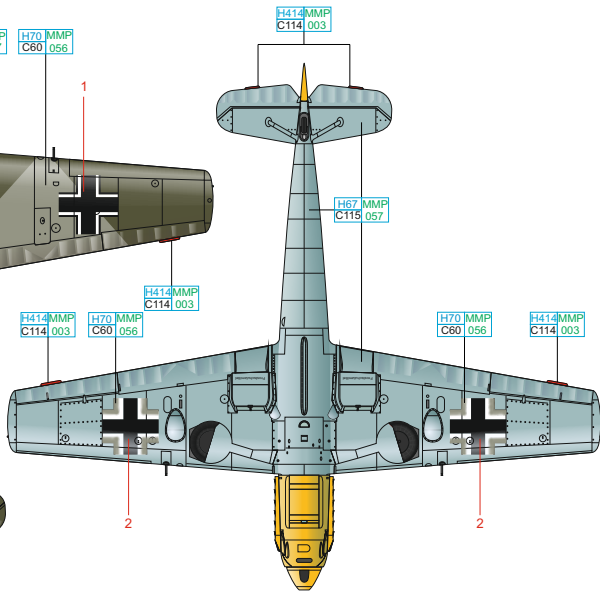

RLM 23	H414 MMP C114 003	RLM 04	H413 MMP C113 090	RLM 70	H65 MMP C18 088
RLM 71	H64 MMP C17 087	RLM 02	H70 MMP C60 056	RLM 65	H67 MMP C115 057