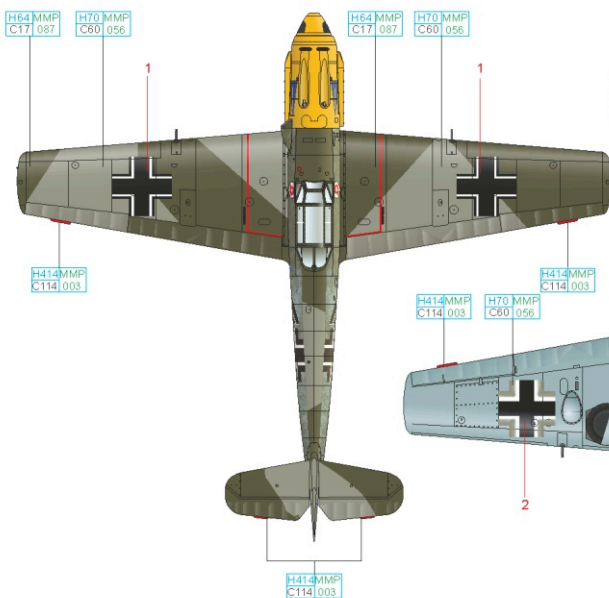

RLM 23	H414 MMP C114_003	RLM 04	H413 MMP C113_090	RLM 70	H65 MMP C18_088
RLM 71	H64 MMP C17_087	RLM 02	H70 MMP C60_056	RLM 65	H67 MMP C115_057