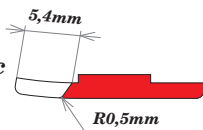

Draken - Danish pylons

BEST BRASS RESIN AROUND!

Ø 1mm

plastic
B7 B8

plastic
M7

plastic
M8

A

6 pcs.