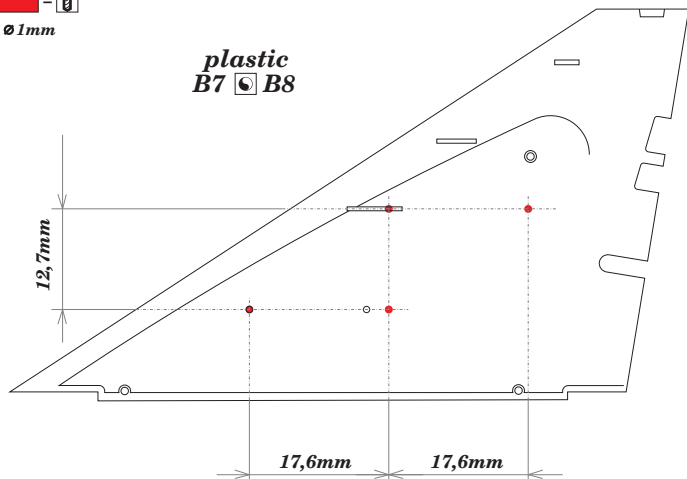

Draken - Danish pylons

BEST BRASS RESIN AROUND!

Ø 1mm

plastic
B7 B8

plastic
M7

plastic
M8

A

6 pcs.