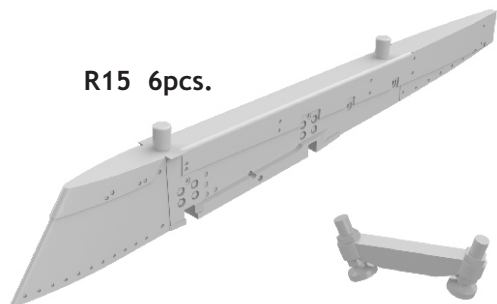

648 262 Draken - Danish pylons

for Eduard kit - pro stavebnici Eduard

eduard
BRASSIN

1/48 scale

R15 6pcs.

R16 12pcs.

COLOURS

GSI Creos (GUNZE)		Mr.METAL COLOR	
AQUEOUS	Mr.COLOR	Mr.METAL COLOR	ALUMINIUM
H330	C330		ALUMINIUM