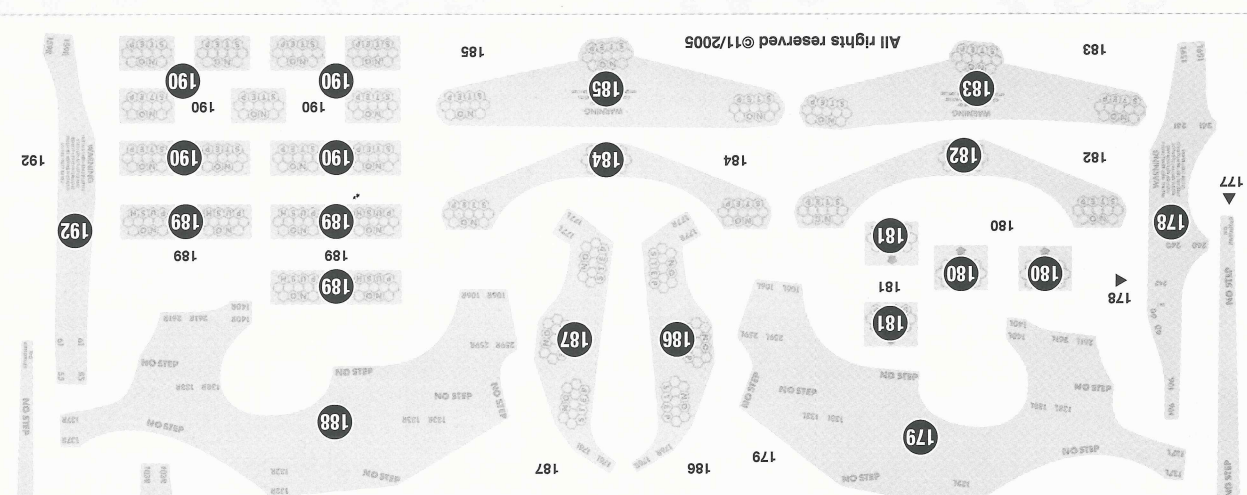

Decal Index

IAF-49/2
Grouped
Stencils! 1:48
Save you time
& aggravation
IsraDecal

IAF-49/3

200

Copyrights 11/2005 ©

PRINTED BY CARTOGRAF cartograf.com

Top Side

Bottom Side

All rights reserved ©11/2005