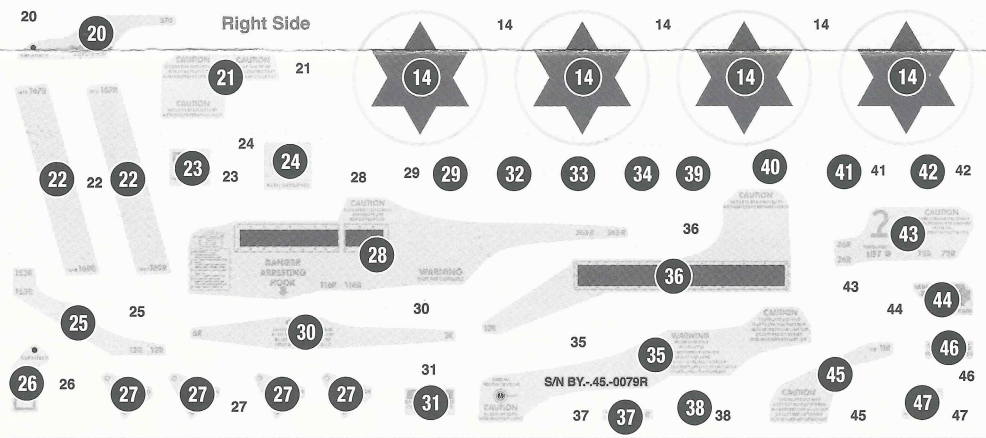

Type D
0011222233445566778899