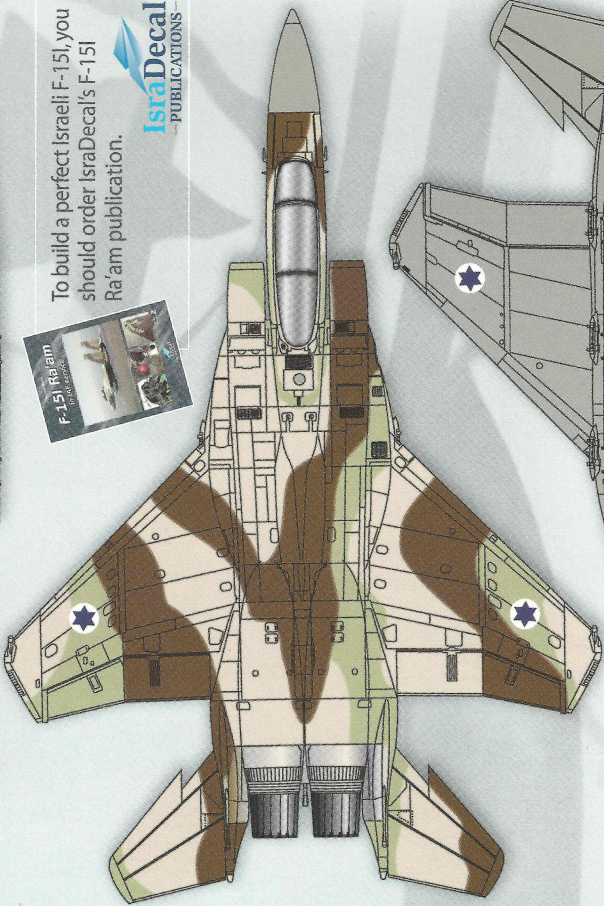

IAF-49

Israeli Air Force

# F-15I Ra'am

1:48

To build a perfect Israeli F-15, you should order IsraDecal's F-15I Ra'am publication.

IsraDecal PUBLICATIONS

Inner right vertical stabilizer

Inner left vertical stabilizer

Natural metal finish

Note: Decal 49/3 is printed on a solid clear cote. Therefore you should cut carefully as close as possible to the edge of the required decal. Good luck.

Suggested kit: Revell

Copyrights © 11/2005

For any comments please write to: [weiss@shani.net](mailto:weiss@shani.net)