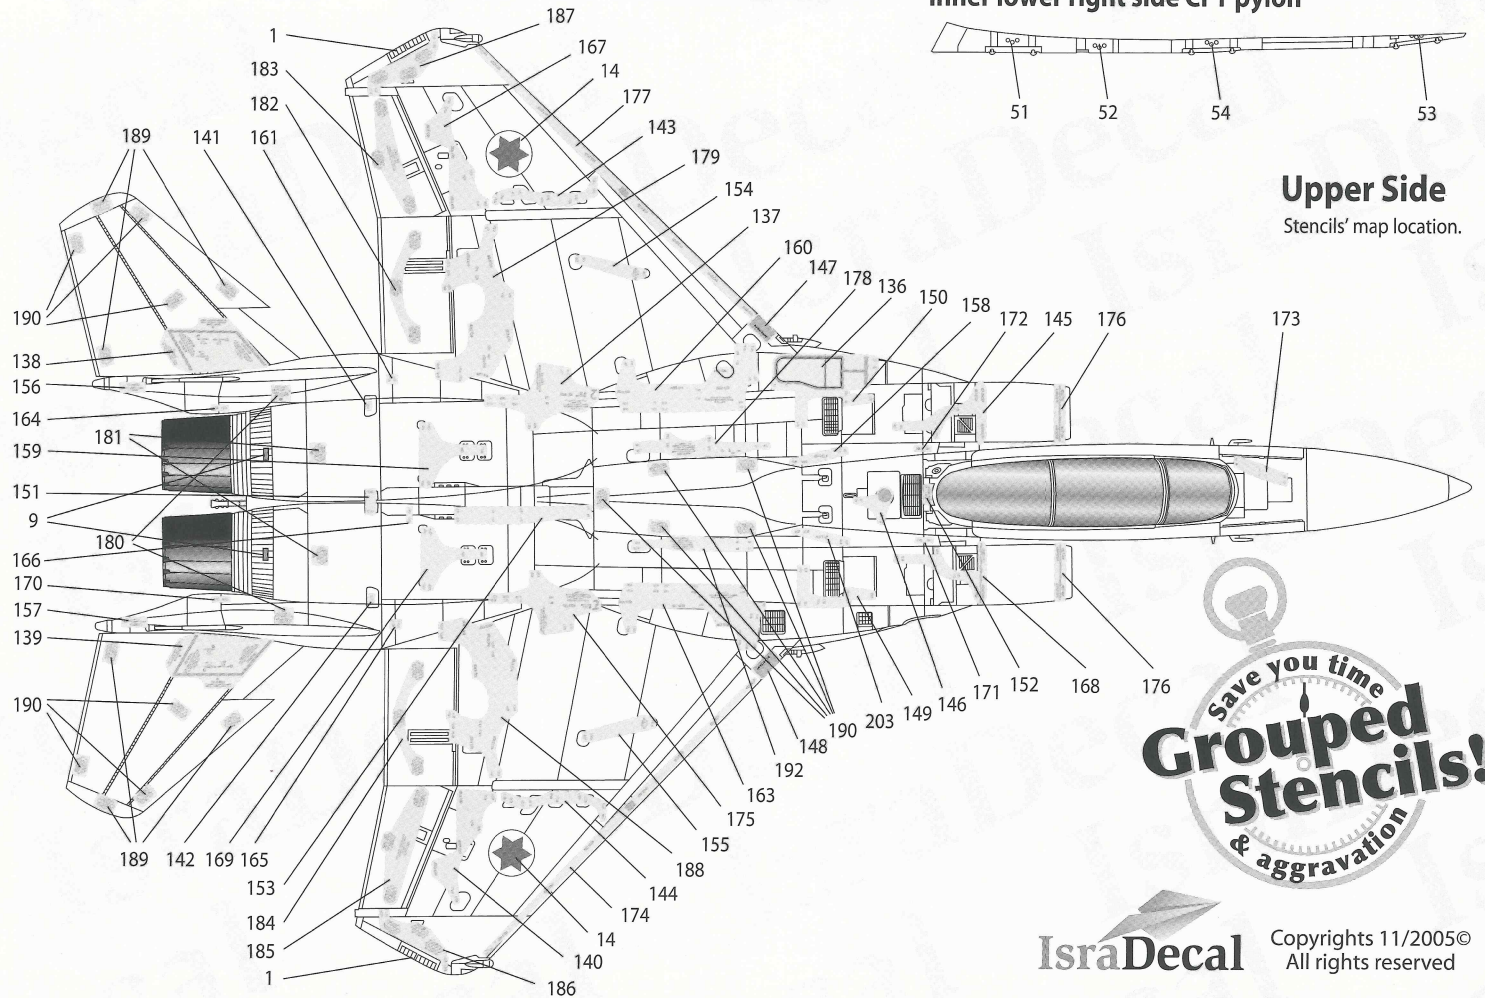

Inner lower right side CFT pylon

Upper Side

Stencils' map location.