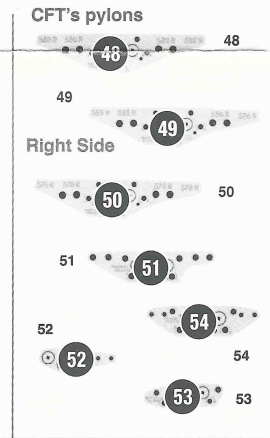

### Inner lower left side CFT pylon

For the first two years of their service you should use the following decals:  
 \*\*\* - 11, ### - 31, &&& - 73  
 For the years after that use decal:  
 \*\*\* - 6, ### - 5, &&& - 12

### Inner lower right side CFT pylon

## Upper Side

Stencils' map location.

IsraDecal

Copyrights 11/2005©  
 All rights reserved

Decal

Copyrights 11/2005©  
All rights reserved

Lower Side  
Stencils' map location.

Type B

Front landing gear door

IAF-49/1  
 Save you time  
**Grouped Stencils! 1:48**  
 & Aggravator  
 IsraDecal

Type D  
**0011222233445566778899**

PRINTED BY CARTOGRAF [cartograf@cartograf.com](http://cartograf.com)