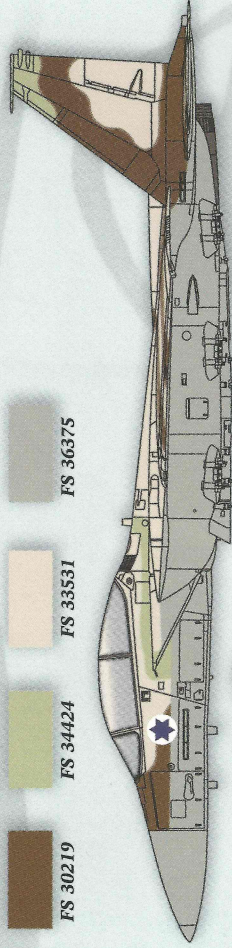

IAF-49

Israeli Air Force

# F-15I Ra'am

1:48

To build a perfect Israeli F-15, you should order IsraDecal's F-15I Ra'am publication.

IsraDecal PUBLICATIONS

Inner right vertical stabilizer

Inner left vertical stabilizer

Natural metal finish

Note: Decal 49/3 is printed on a solid clear cote. Therefore you should cut carefully as close as possible to the edge of the required decal. Good luck.

Suggested kit: Revell

Copyrights © 11/2005

For any comments please write to: [weiss@shani.net](mailto:weiss@shani.net)

## Left and Right Sides

Stencils' map location.