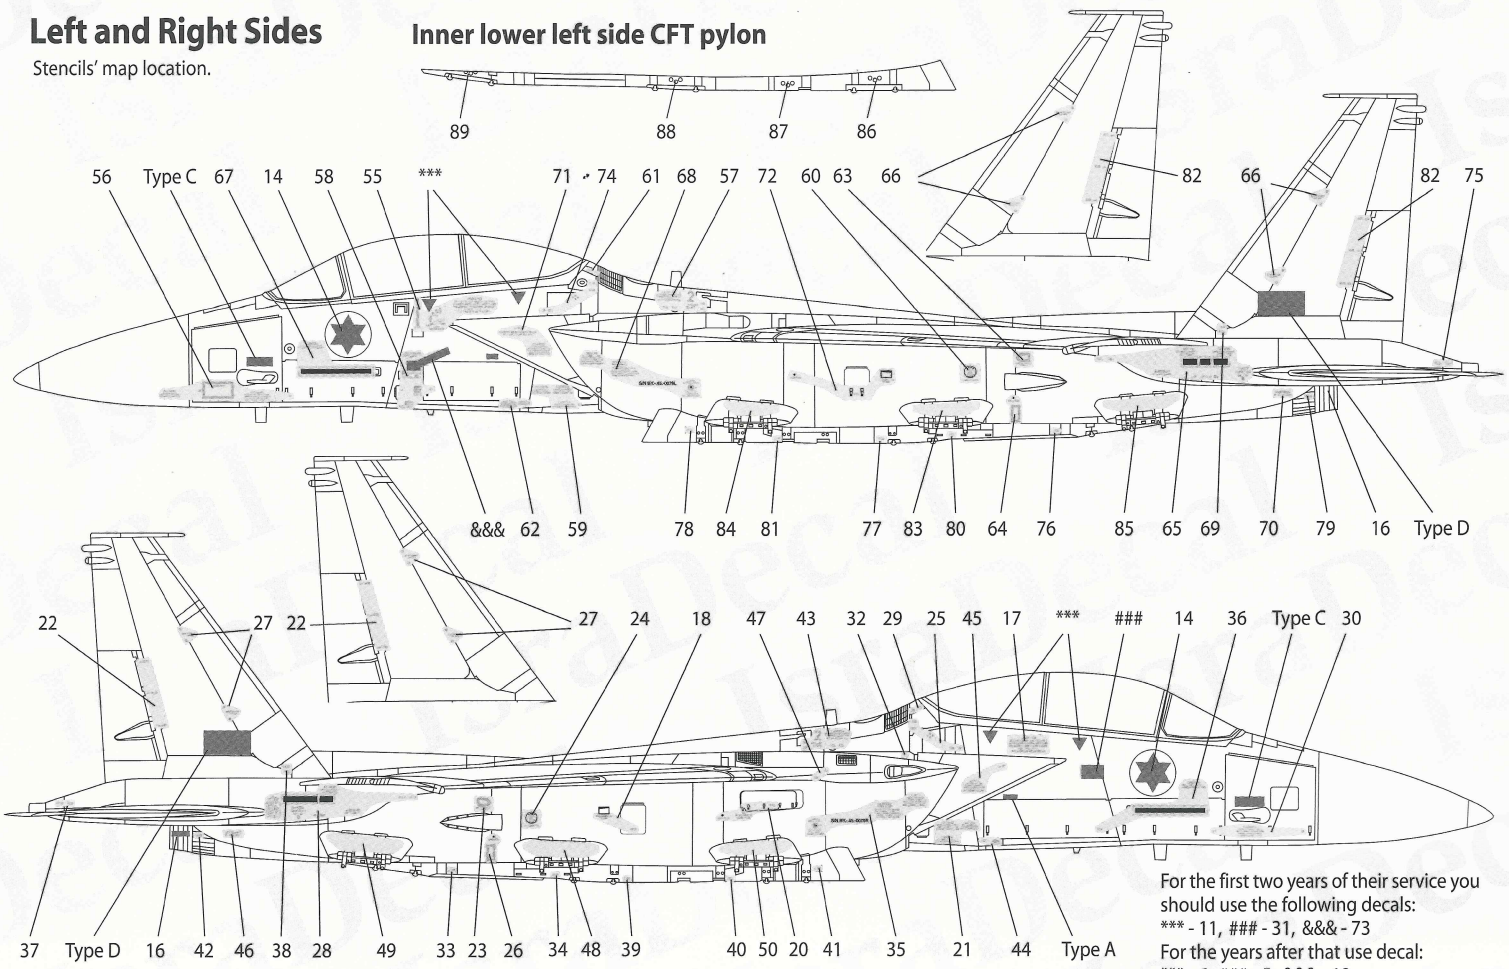

Left and Right Sides

Stencils' map location.

Inner lower left side CFT pylon

For the first two years of their service you should use the following decals:
*** - 11, ### - 31, &&& - 73
For the years after that use decal:
*** - 6, ### - 5, &&& - 12