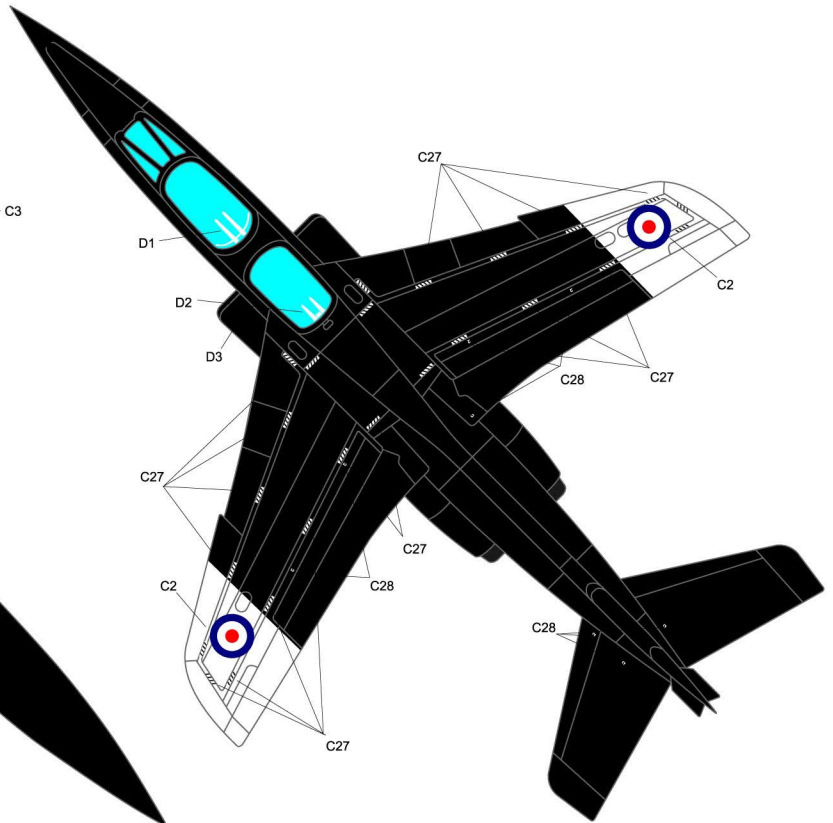

### PAINTING GUIDE

- OVERALL DARK BLUE GREY XF-53
- FLAT BLACK ANTI GLARE PANEL ON NOSE

QINETIQ - UNITED KINGDOM

PAINTING GUIDE

- OVERALL GLOSS BLACK
- GLOSS WHITE WING TIPS
- FLAT BLACK ANTI GLARE PANEL ON NOSE