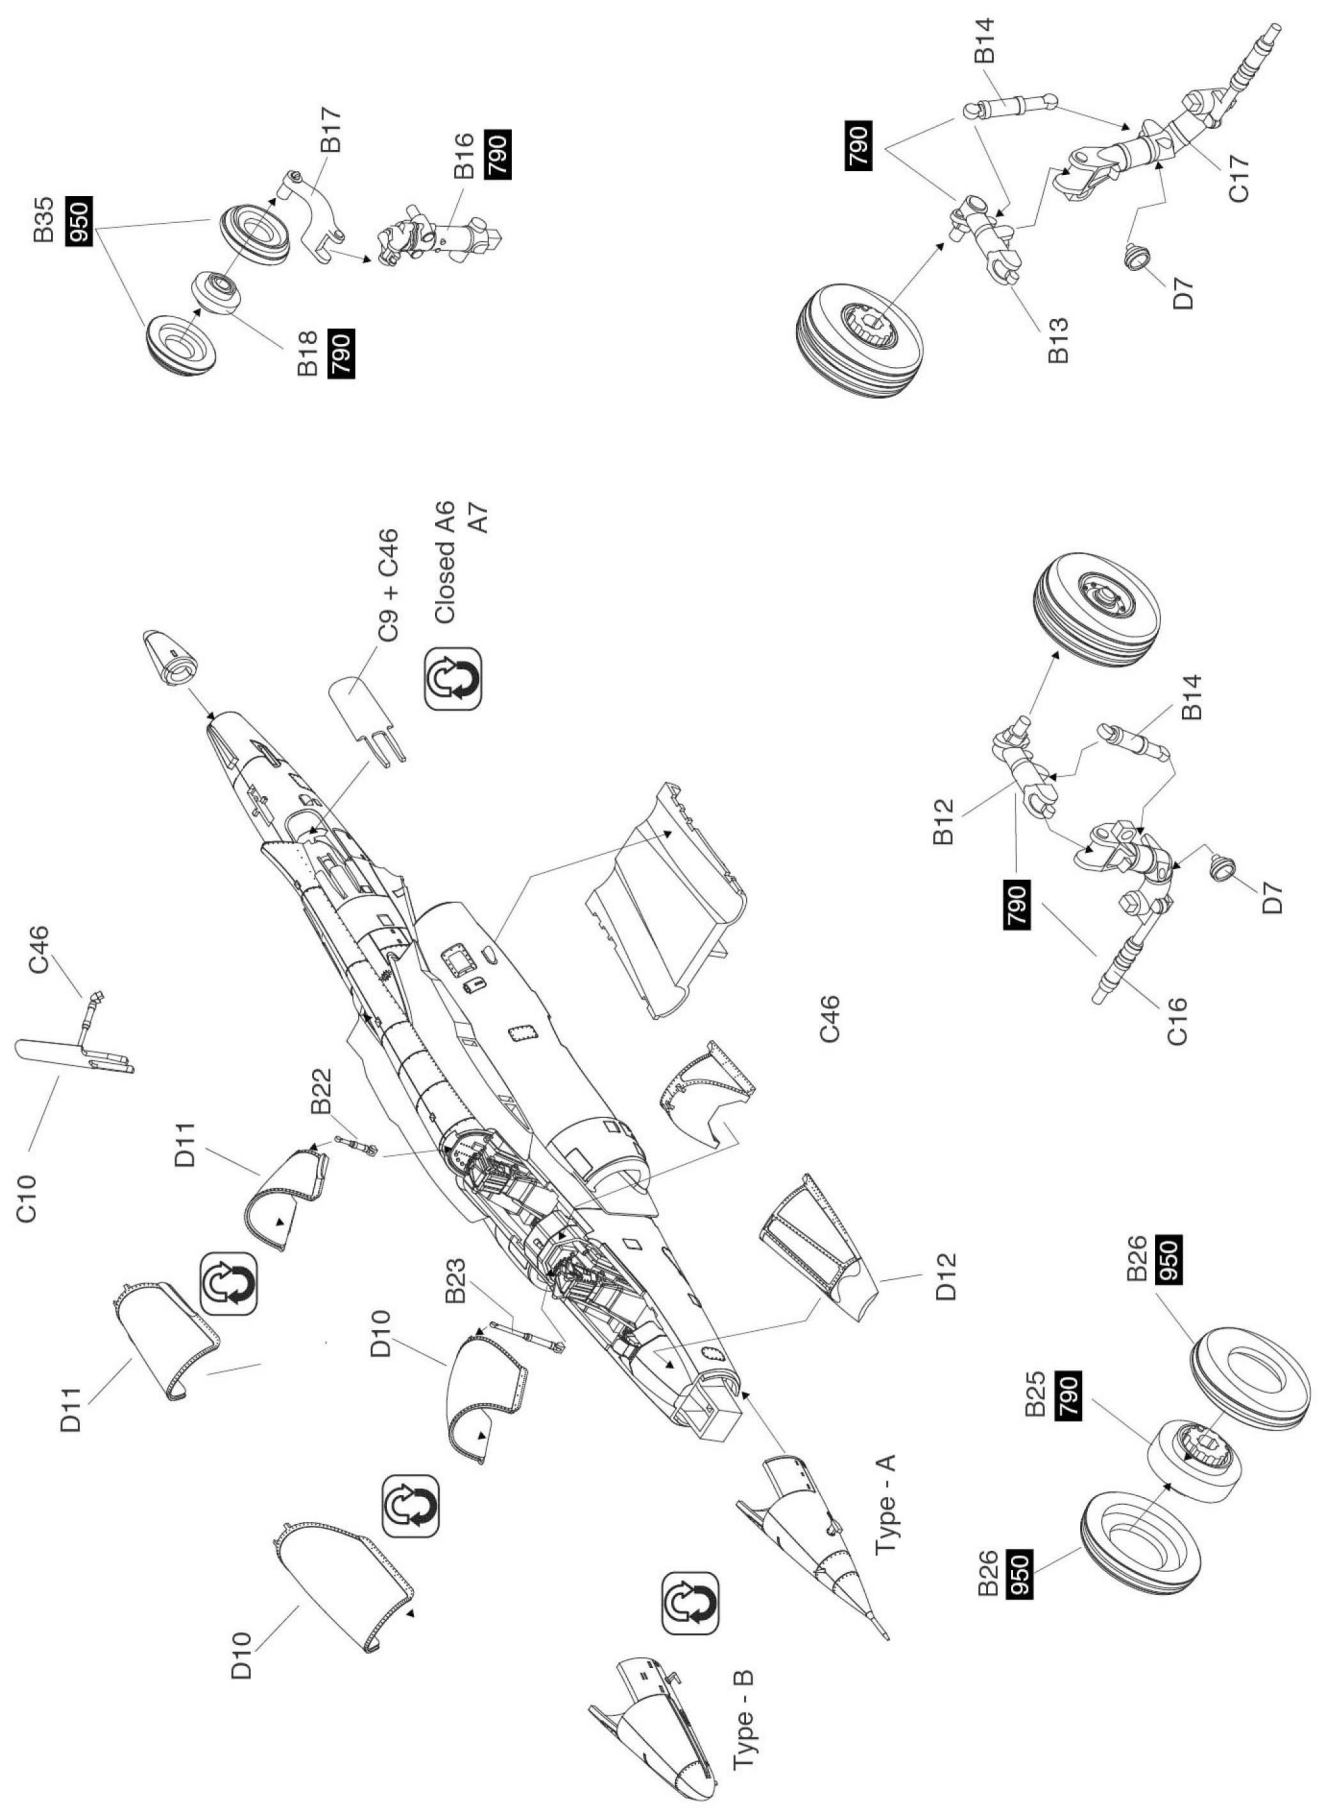

or visit <http://www.kineticmodel.com> for latest information.

For more information, please contact [services@kineticmodel.com](mailto:services@kineticmodel.com)

Part No.	Item 48043	
00-145-001	A	Main fuselage
00-145-002	B	Wing parts
00-145-003	C	
00-145-004	D	
03-145-48043		Manual
01-145-48043		Decal
06-145-48043		PE

Type - A

3

5

7

Type - A

Drill C42  
C47 (Canada Ver.)

**4**  
x

8