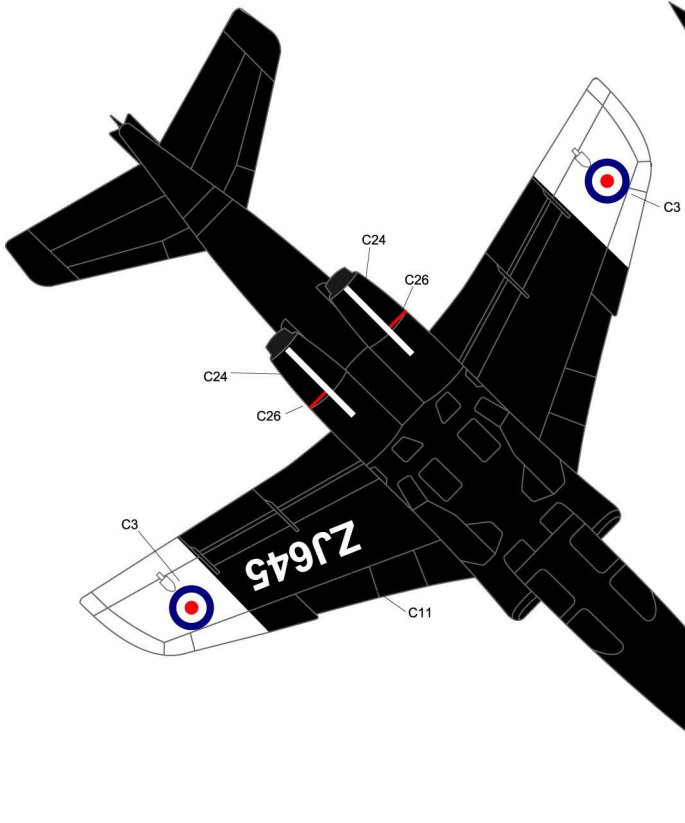

### PAINTING GUIDE

- OVERALL DARK BLUE GREY XF-53
- FLAT BLACK ANTI GLARE PANEL ON NOSE

QINETIQ - UNITED KINGDOM

PAINTING GUIDE

- OVERALL GLOSS BLACK
- GLOSS WHITE WING TIPS
- FLAT BLACK ANTI GLARE PANEL ON NOSE