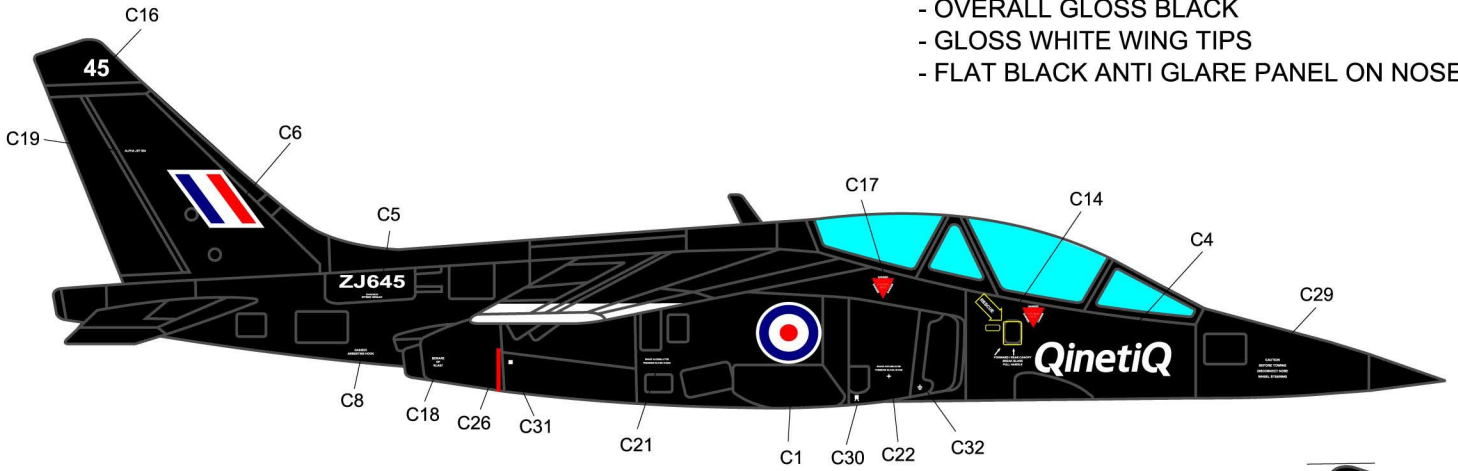

### PAINTING GUIDE

- OVERALL DARK BLUE GREY XF-53
- FLAT BLACK ANTI GLARE PANEL ON NOSE

QINETIQ - UNITED KINGDOM

PAINTING GUIDE

- OVERALL GLOSS BLACK
- GLOSS WHITE WING TIPS
- FLAT BLACK ANTI GLARE PANEL ON NOSE