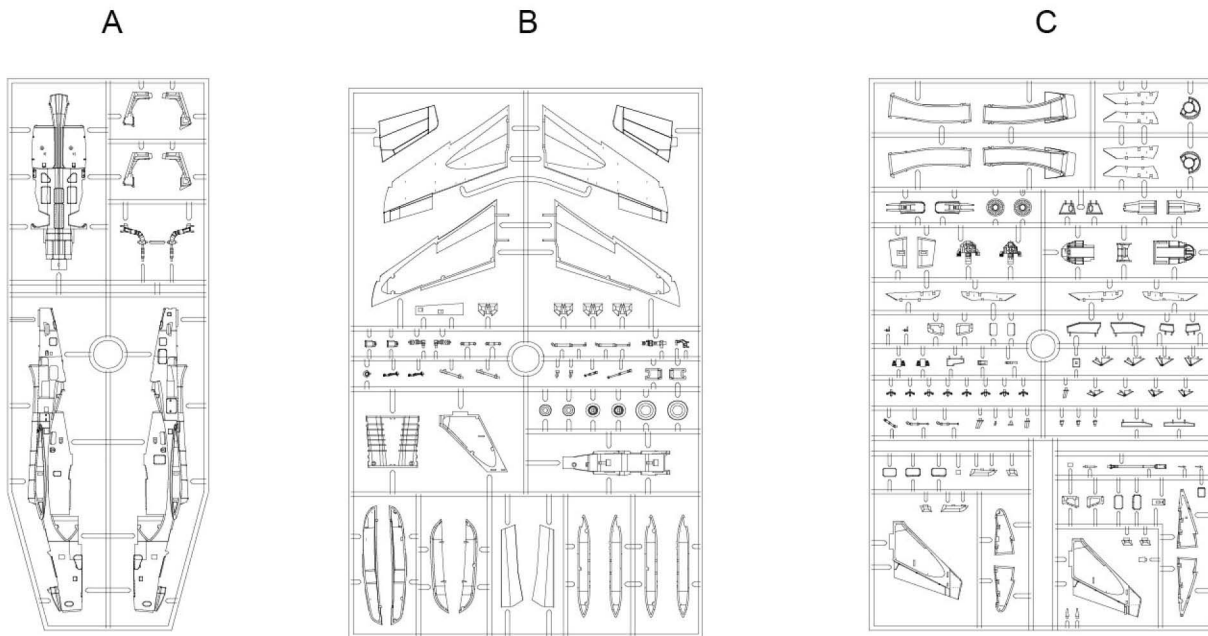

### TOOLS RECOMMENDED

Cement

Side Cutter

Modeling Knife

Tweezers

**AFTERMARKET SERVICES CARD**

When requesting replacement parts, please take or send this form to your local dealer so that the parts required can be correctly identified. Please note that specifications and availability are subject to change without notice.

or visit <http://www.kineticmodel.com> for latest information.

For more information, please contact [services@kineticmodel.com](mailto:services@kineticmodel.com)

Part No.	Item 48043	
00-145-001	A	Main fuselage
00-145-002	B	Wing parts
00-145-003	C	
00-145-004	D	
03-145-48043		Manual
01-145-48043		Decal
06-145-48043		PE