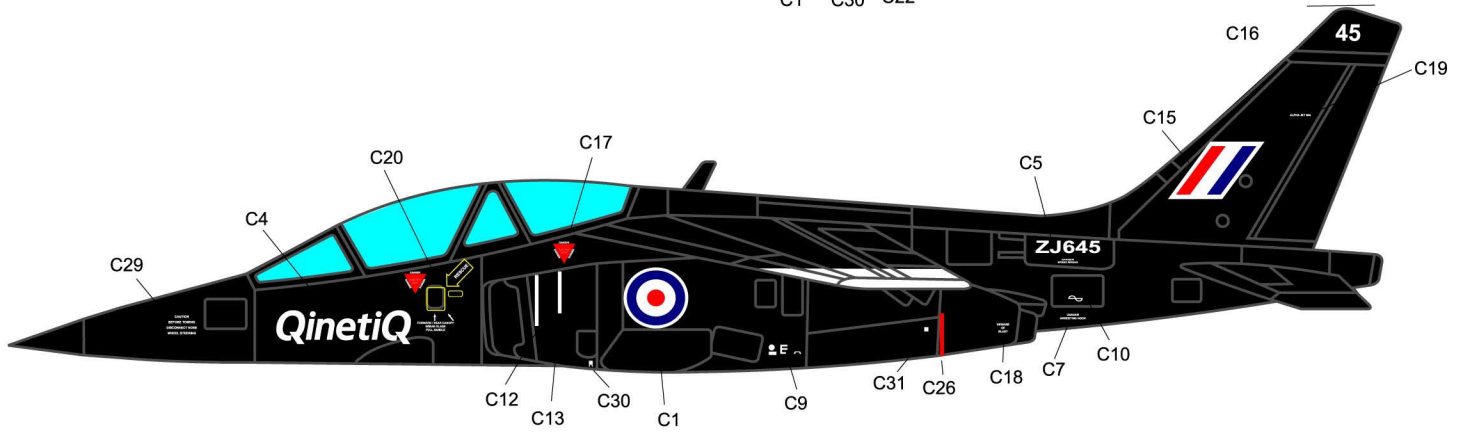

### PAINTING GUIDE

- OVERALL DARK BLUE GREY XF-53
- FLAT BLACK ANTI GLARE PANEL ON NOSE

QINETIQ - UNITED KINGDOM

PAINTING GUIDE

- OVERALL GLOSS BLACK
- GLOSS WHITE WING TIPS
- FLAT BLACK ANTI GLARE PANEL ON NOSE