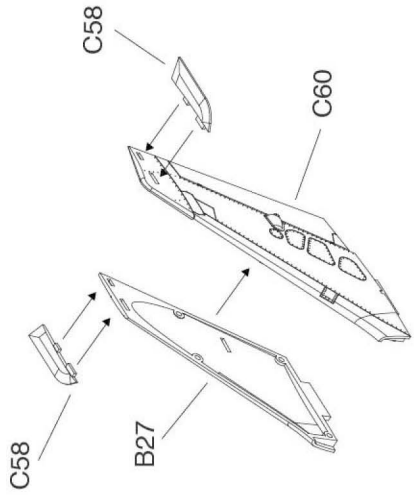

2

Type - E

Type - B

Type - A
(Canada Ver.)

Type - A

Type - B, E

Type - A