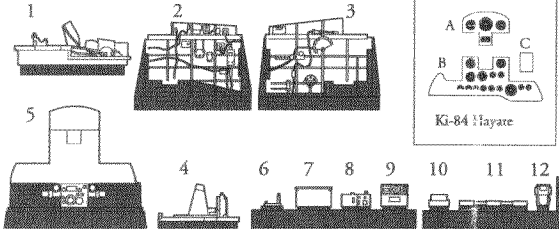

Manufactured by: FM Detail Sets, H-1124 Budapest, Fodor u. 88/A Hungary

NAKAJIMA KI 84 HAYATE 1/48

COCKPIT SET FOR HASEGAWA KITS

resin parts

film

etched parts