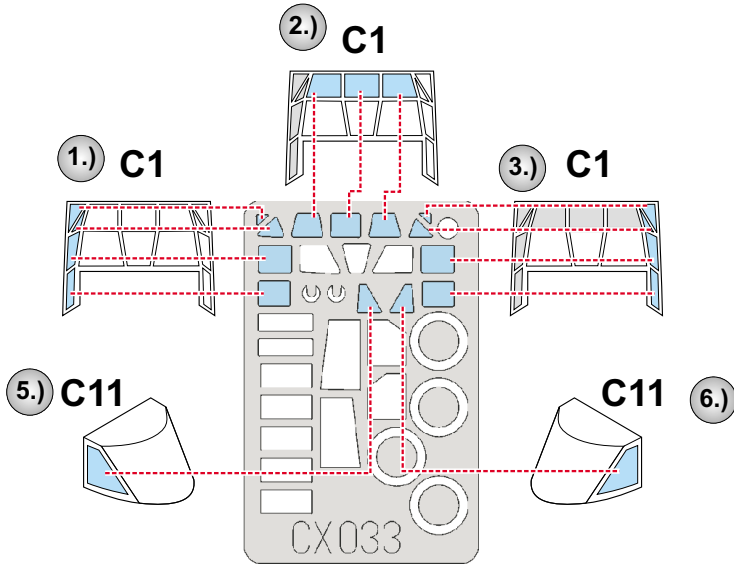

eduard
MASK

SM 79 Sparviero 1/72

The die-cut mask for accurate canopy frame painting of the
Italeri 1/72 KIT

CX 033

LIQUID MASK ■

INTERIOR COLOR

CAMOUFLAGE COLOR

REMOVE MASK