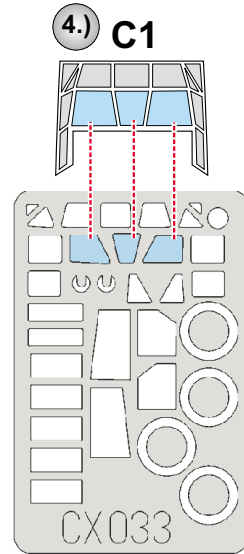

eduard
MASK

SM 79 Sparviero 1/72

The die-cut mask for accurate canopy frame painting of the
Italeri 1/72 KIT

CX 033

LIQUID MASK ■

INTERIOR COLOR

CAMOUFLAGE COLOR

REMOVE MASK