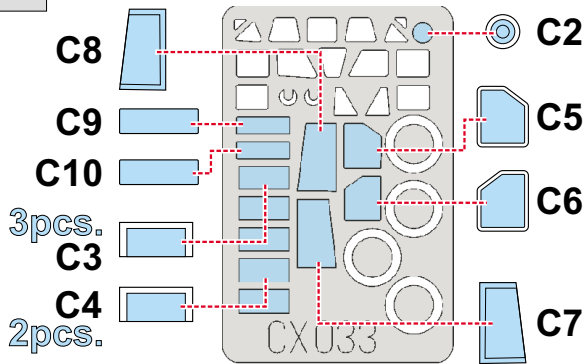

eduard
MASK

SM 79 Sparviero 1/72

The die-cut mask for accurate canopy frame painting of the
Italeri 1/72 KIT

CX 033

LIQUID MASK ■

INTERIOR COLOR

CAMOUFLAGE COLOR

REMOVE MASK

LIQUID MASK ■