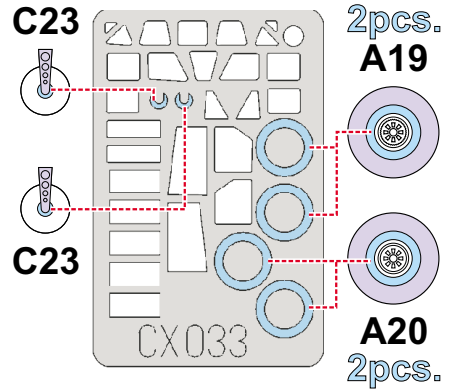

eduard
MASK

SM 79 Sparviero 1/72

The die-cut mask for accurate canopy frame painting of the
Italeri 1/72 KIT

CX 033

LIQUID MASK ■

INTERIOR COLOR

CAMOUFLAGE COLOR

REMOVE MASK