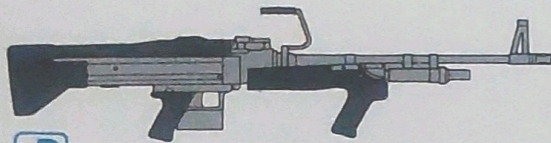

MODERN INFANTRY FIRE SUPPORT WEAPONS

H(1) GSI CREOS CORP. AQUEOUS HOBBY COLOR

1 GSI CREOS CORP. MR. COLOR

MODEL MASTER COLOR

M2

x2

x2

M60E3