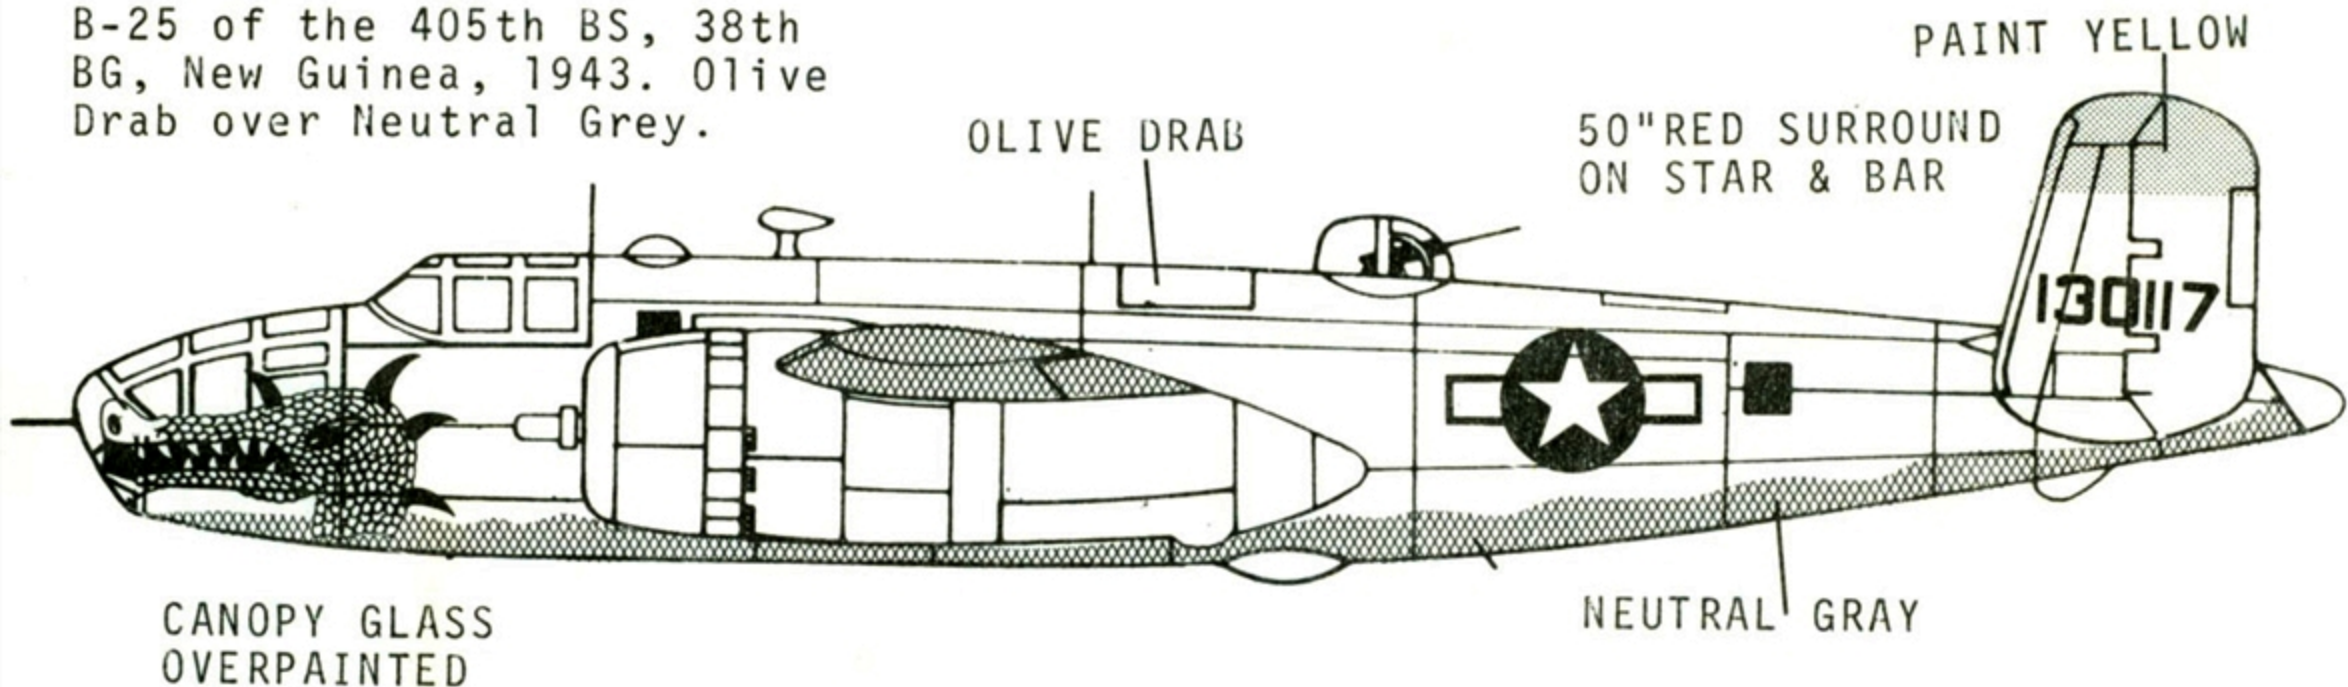

B-25H of the 82BS, 12BG.
Olive Drab over Neutral
Grey.

48-149

B-25 Mitchell (Betty's Dream).
Olive Drab over Neutral Grey.

OLIVE DRAB

B-25 of the 405th BS, 38th
BG, New Guinea, 1943. Olive
Drab over Neutral Grey.

RESEARCH BY
DON GARRETT

ALL PLANES HAVE NEUTRAL GREY BOTTOMS WITH 50" MATCHING STAR AND BARS
ON WINGS, ONE ON THE TOP PORT AND ONE ON THE BOTTOM STARBOARD.