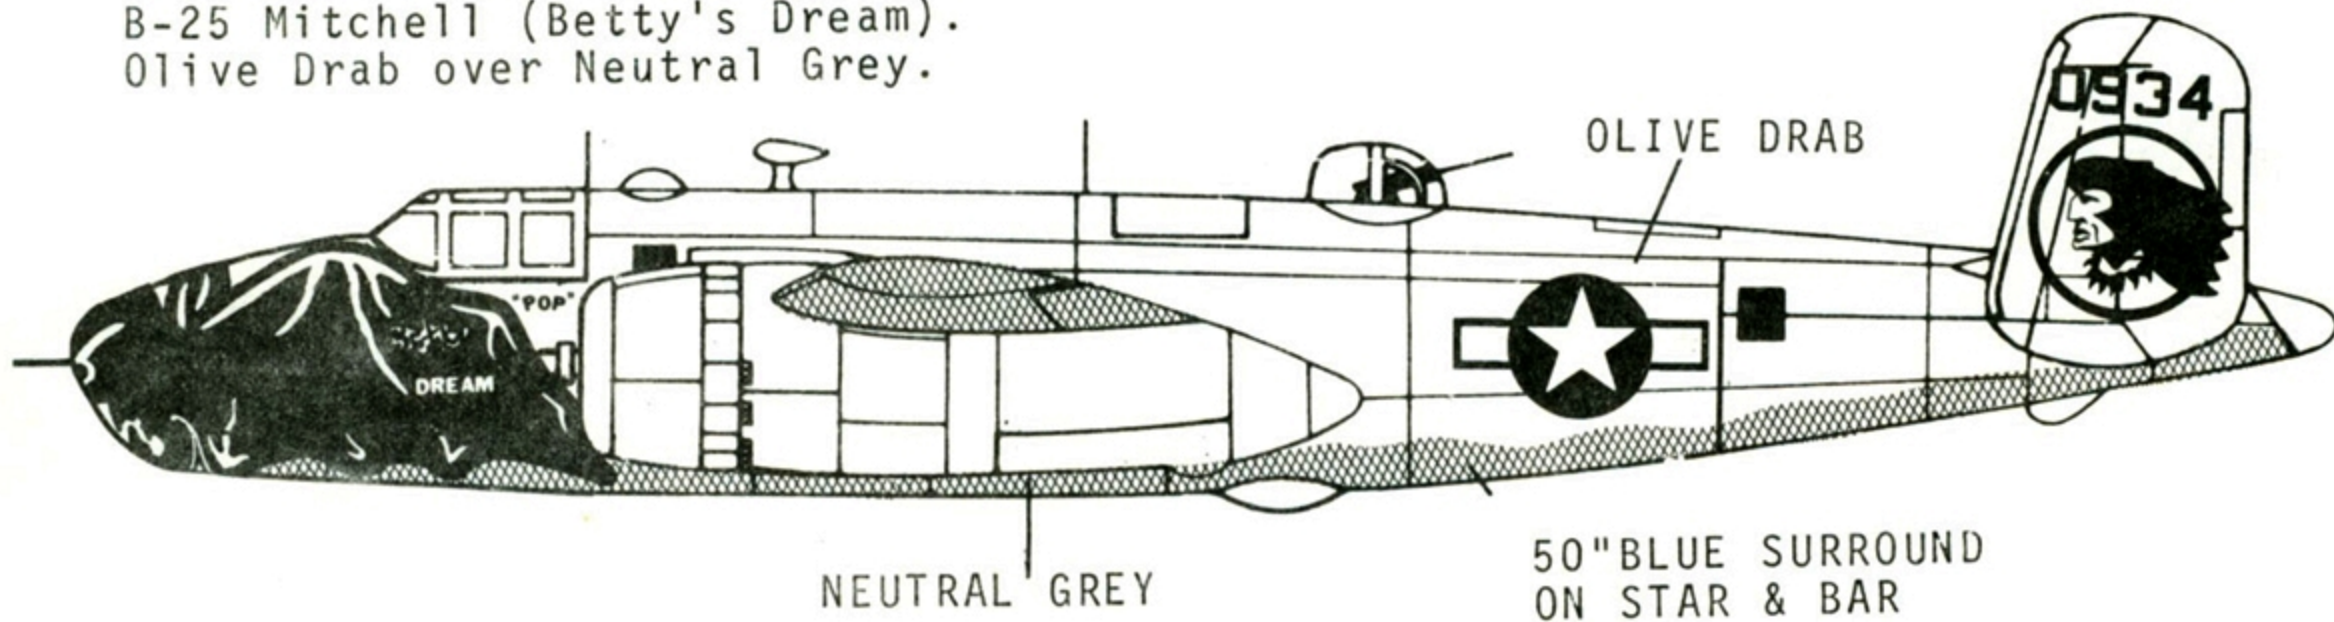

B-25H of the 82BS, 12BG.
Olive Drab over Neutral
Grey.

48-149

B-25 Mitchell (Betty's Dream).
Olive Drab over Neutral Grey.

OLIVE DRAB

B-25 of the 405th BS, 38th
BG, New Guinea, 1943. Olive
Drab over Neutral Grey.

RESEARCH BY
DON GARRETT

ALL PLANES HAVE NEUTRAL GREY BOTTOMS WITH 50" MATCHING STAR AND BARS
ON WINGS, ONE ON THE TOP PORT AND ONE ON THE BOTTOM STARBOARD.