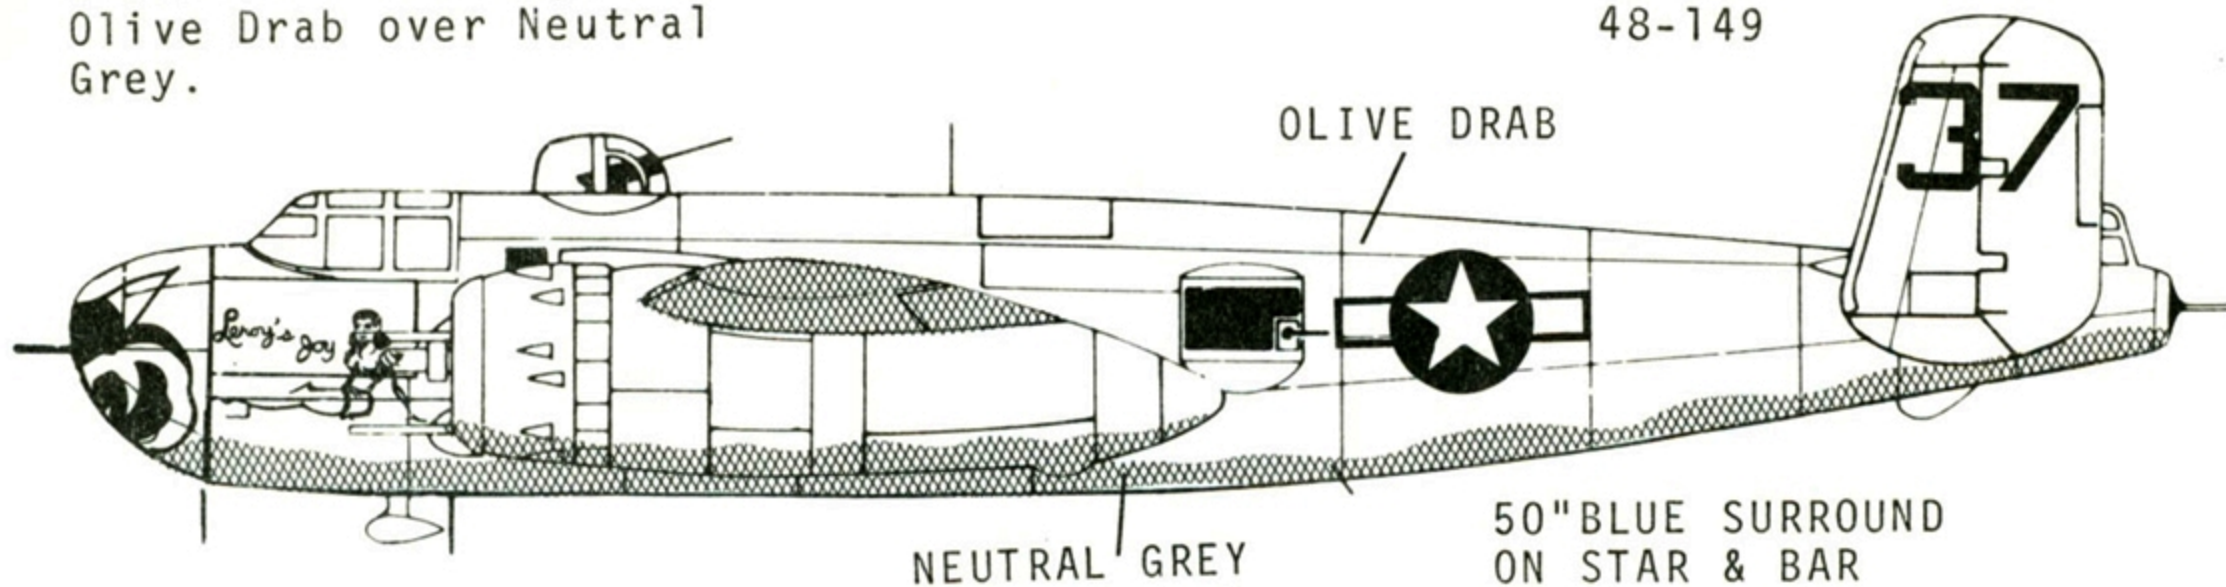

B-25H of the 82BS, 12BG.
Olive Drab over Neutral
Grey.

48-149

B-25 Mitchell (Betty's Dream).
Olive Drab over Neutral Grey.

OLIVE DRAB

B-25 of the 405th BS, 38th
BG, New Guinea, 1943. Olive
Drab over Neutral Grey.

RESEARCH BY
DON GARRETT

ALL PLANES HAVE NEUTRAL GREY BOTTOMS WITH 50" MATCHING STAR AND BARS
ON WINGS, ONE ON THE TOP PORT AND ONE ON THE BOTTOM STARBOARD.