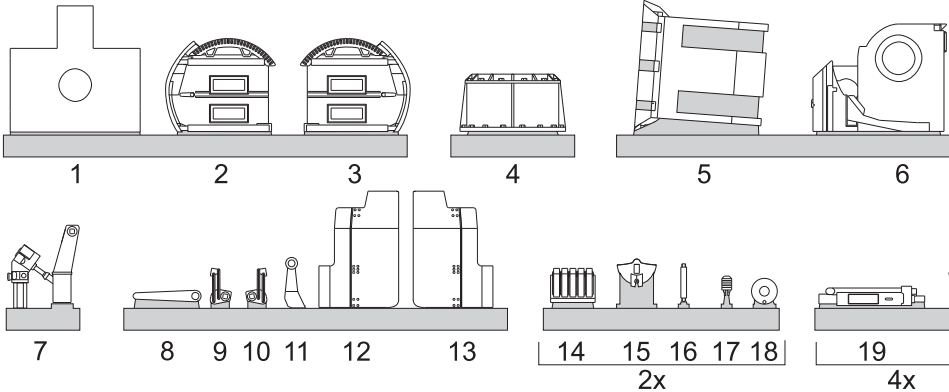

Metal Barrel
Metall Rohr
Kovová hlaveň

MS (micro-saw)

PP - Photo-etched Parts

Wires and plastic profiles
are not included in the set

Draht und Plastikprofile sind
nicht Bestandteil dieses
Upgrade-Sets

Dráty a plastikové profily
nejdou součástí stavebnice

U-Boot typ IXC interior and exterior sets

for 1/72 scale Revell kit U-Boot typ IX

- | | |
|---|--|
| N72010 U-Boot typ IXC Opened Front and Rear Torpedo Muzzle Doors | N72020 U-Boot typ IXC Weapon Conversion Set - New 105mm Cannon and Flak Vierling (4x20 mm) |
| N72011 U-Boot IX Front Torpedo Section | N72021 U-Boot typ IXC Exterior Set Part II |
| N72012 U-Boot typ IXC Rear Torpedo Section & Crew Bunks | N72023 U-Boot typ IXC Flak Vierling 20mm (4x20mm) |
| N72013 U-Boot typ IXC Exterior Set Part I | N72024 U-Boot IX Electric Motor section |
| N72014 U-Boot IX Command Section | N72025 WW II German Torpedo Type G7e (3 pcs) |
| N72015 U-Boot IX Front Crew Quarters | N72026 WW II German Torpedo Type G7a (3 pcs) |
| N72016 U-Boot IX Officers' Ward Room & Galley | N72027 Diesel Engine MAN M9V46 for UIXC |
| N72017 U-Boot typ IXC Engine Section | N72028 U-Boot IX Food Supplies and Ammunition |
| N72018 U-Boot typ IXC Weapon Set Single 37 mm & 2 twin 20 mm AA cannons | N72029 U-Boot IX Torpedo Being Loaded into Stern Tube |
| N72019 U-Boot typ IXC Torpedo Loading Cart on Sea | |