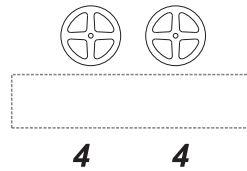

N72021

U-Boot IX Exterior Set Part II

Highly detailed upgrade set
Hochdetailliertes Upgrade-Set
Detailní doplňková sada

Special HOBBY

For Kit:
U-BOOT typ IXC
Revell 1/72