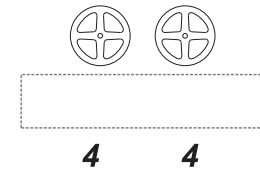

CMK Micro Saw
Mikrosäge

Wires and plastic profiles
are not included in the set
Draht und Plastikprofile sind
nicht Bestandteil dieses
Upgrade-Sets
Dráty a plastikové profily
nejdou součástí stavebnice

Special Hobby s.r.o.
Mezilesí 718, Praha 9, 193 00 CZECH REPUBLIC
www.cmkkits.com / www.specialhobby.eu
e-mail: office@specialhobby.eu