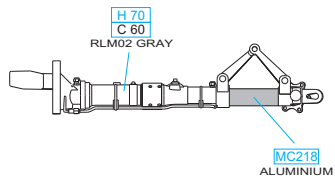

SYMMETRICAL ASSEMBLY
SYMETRICKÁ MONTÁŽ

REMOVE ODSTRANIT	BEND OHNOUT
GRIND OBROUSIT	OPTION VOLBA
DRILL HOLE VRTAT OTVOR	REPLACE NAHRADIT