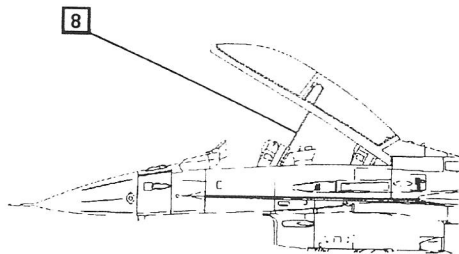

1/72

F 16 B, D cockpit set

7024

DETAIL model

Remove
Odstranit

Redukce
Zeslabit

Kit part
Díl původní stavby

Resin part
PUR díl

Photo-Etched metal part
Fotolept