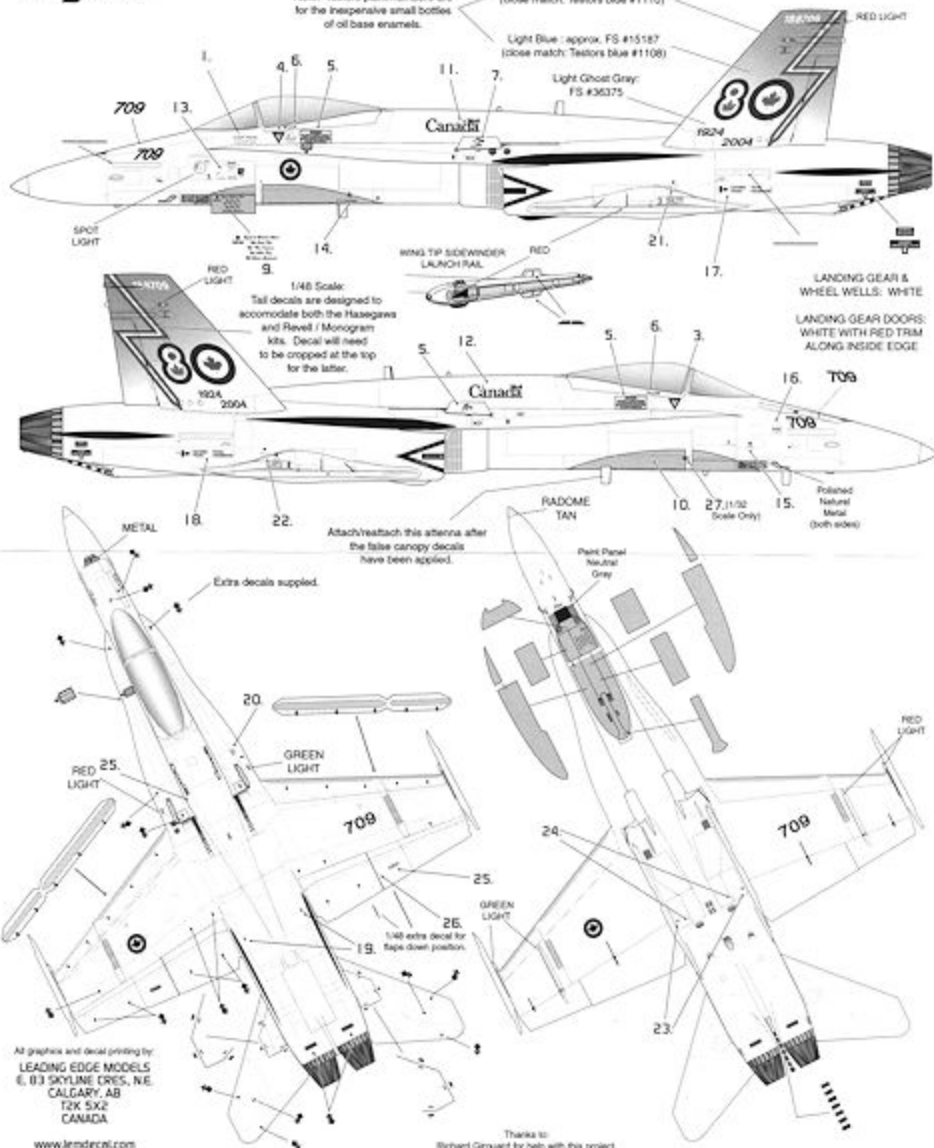

VERTICAL STABILIZER PAINTING

Light Ghost Gray
FS #36375

LANDING GEAR & WHEEL WELLS: WHITE

Extra decals supplied.

Paint Panel Neutral Gray

Polished Natural Metal (both sides)

All graphics and decal printing by
LEADING EDGE MODELS
E. B. SKYLINE (CRES. N.E.)
CALGARY, AB
T2K 5X2
CANADA

www.lmedecal.com

Thanks to:
Richard Grouard for help with this project.