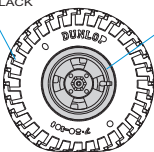

435 21 Obrnice 170
Czech Republic

www.eduard.com

672 147 Spitfire Mk.VIII wheels 4 spoke, w/pattern 1/72

for Eduard kit - pro stavebnici Eduard

BEST BRASS RESIN AROUND!

-  REMOVE
ODSTRANIT
-  BEND
OHNOUT
-  GRIND
OBROUSIT
-  OPTION
VOLBA
-  DRILL HOLE
VRTAT OTVOR
-  REPLACE
NAHRADIT
-  SYMMETRICAL ASSEMBLY
SYMETRICKÁ MONTÁŽ
-  SCRIBE THE PANEL AND HOLES
RYTI
-  REVERSE SIDE
OTOČIT

CORRECT POSITION OF WHEELS

1

H 77
C 137
TIRE BLACK

H 8
C 8
SILVER

H 77
C 137
TIRE BLACK

H 8
C 8
SILVER

R8  **R7**

plastic
B28  **B27**

R7 - left wheel
R8 - right wheel

2

H 8
C 8
SILVER

R77

H 77
C 137
TIRE BLACK

plastic
parts