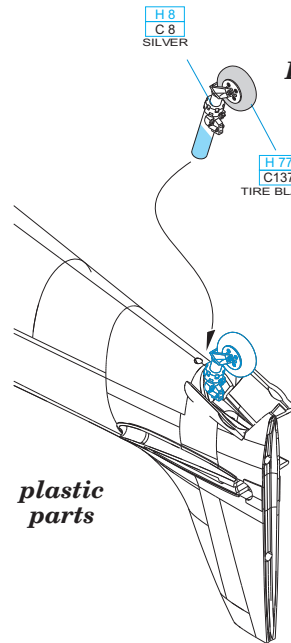

435 21 Obrnice 170
Czech Republic

www.eduard.com

672 147 Spitfire Mk.VIII wheels 4 spoke, w/pattern 1/72

for Eduard kit - pro stavebnici Eduard

BEST BRASS RESIN AROUND!

-  REMOVE
ODSTRANIT
-  BEND
OHNOUT
-  GRIND
OBROUSIT
-  OPTION
VOLBA
-  DRILL HOLE
VRTAT OTVOR
-  REPLACE
NAHRADIT
-  SYMMETRICAL ASSEMBLY
SYMETRICKÁ MONTÁŽ
-  SCRIBE THE PANEL AND HOLES
RYTI
-  REVERSE SIDE
OTOČIT

CORRECT POSITION OF WHEELS

1

H 77
C 137
TIRE BLACK

H 8
C 8
SILVER

H 77
C 137
TIRE BLACK

H 8
C 8
SILVER

R8  **R7**

plastic
B28  **B27**

R7 - left wheel
R8 - right wheel

2

H 8
C 8
SILVER

R77

H 77
C 137
TIRE BLACK

plastic
parts