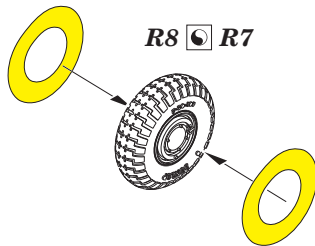

435 21 Obrnice 170
Czech Republic

www.eduard.com

672 147 Spitfire Mk.VIII wheels 4 spoke, w/pattern 1/72

for Eduard kit - pro stavebnici Eduard

BEST BRASS RESIN AROUND!

-  REMOVE
ODSTRANIT
-  BEND
OHNOUT
-  GRIND
OBROUSIT
-  OPTION
VOLBA
-  DRILL HOLE
VRTAT OTVOR
-  REPLACE
NAHRADIT
-  SYMMETRICAL ASSEMBLY
SYMETRICKÁ MONTÁŽ
-  SCRIBE THE PANEL AND HOLES
RYTI
-  REVERSE SIDE
OTOČIT

CORRECT POSITION OF WHEELS

1

H 77
C 137
TIRE BLACK

H 8
C 8
SILVER

H 77
C 137
TIRE BLACK

H 8
C 8
SILVER

R8  **R7**

plastic
B28  **B27**

R7 - left wheel
R8 - right wheel

2

H 8
C 8
SILVER

R77

H 77
C 137
TIRE BLACK

plastic
parts