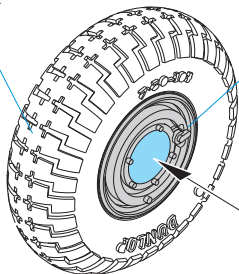

435 21 Obrnice 170
Czech Republic

www.eduard.com

672 147 Spitfire Mk.VIII wheels 4 spoke, w/pattern 1/72

for Eduard kit - pro stavebnici Eduard

BEST BRASS RESIN AROUND!

-  REMOVE
ODSTRANIT
-  BEND
OHNOUT
-  GRIND
OBROUSIT
-  OPTION
VOLBA
-  DRILL HOLE
VRTAT OTVOR
-  REPLACE
NAHRADIT
-  SYMMETRICAL ASSEMBLY
SYMETRICKÁ MONTÁŽ
-  SCRIBE THE PANEL AND HOLES
RYTI
-  REVERSE SIDE
OTOČIT

CORRECT POSITION OF WHEELS

1

H 77
C 137
TIRE BLACK

H 8
C 8
SILVER

H 77
C 137
TIRE BLACK

H 8
C 8
SILVER

R8  **R7**

plastic
B28  **B27**

R7 - left wheel
R8 - right wheel

2

H 8
C 8
SILVER

R77

H 77
C 137
TIRE BLACK

plastic
parts