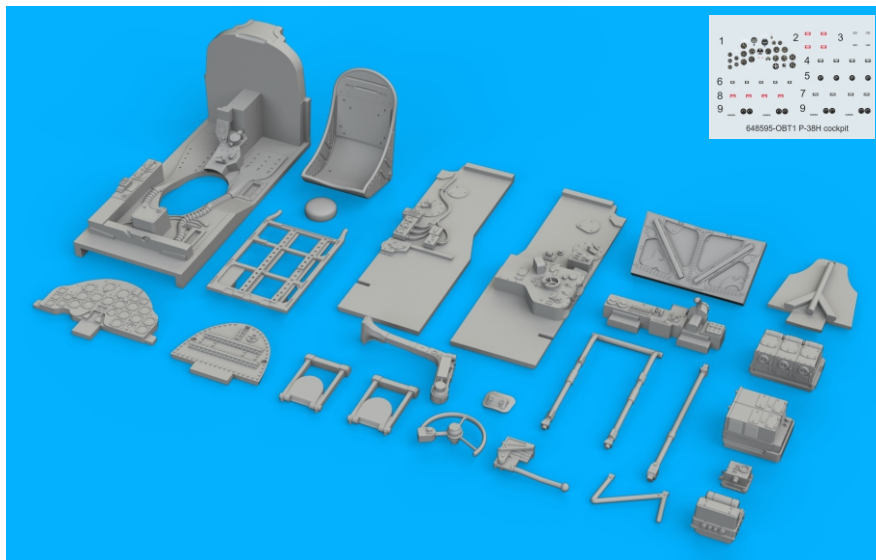

BEST ~~BRASS~~ RESIN AROUND!