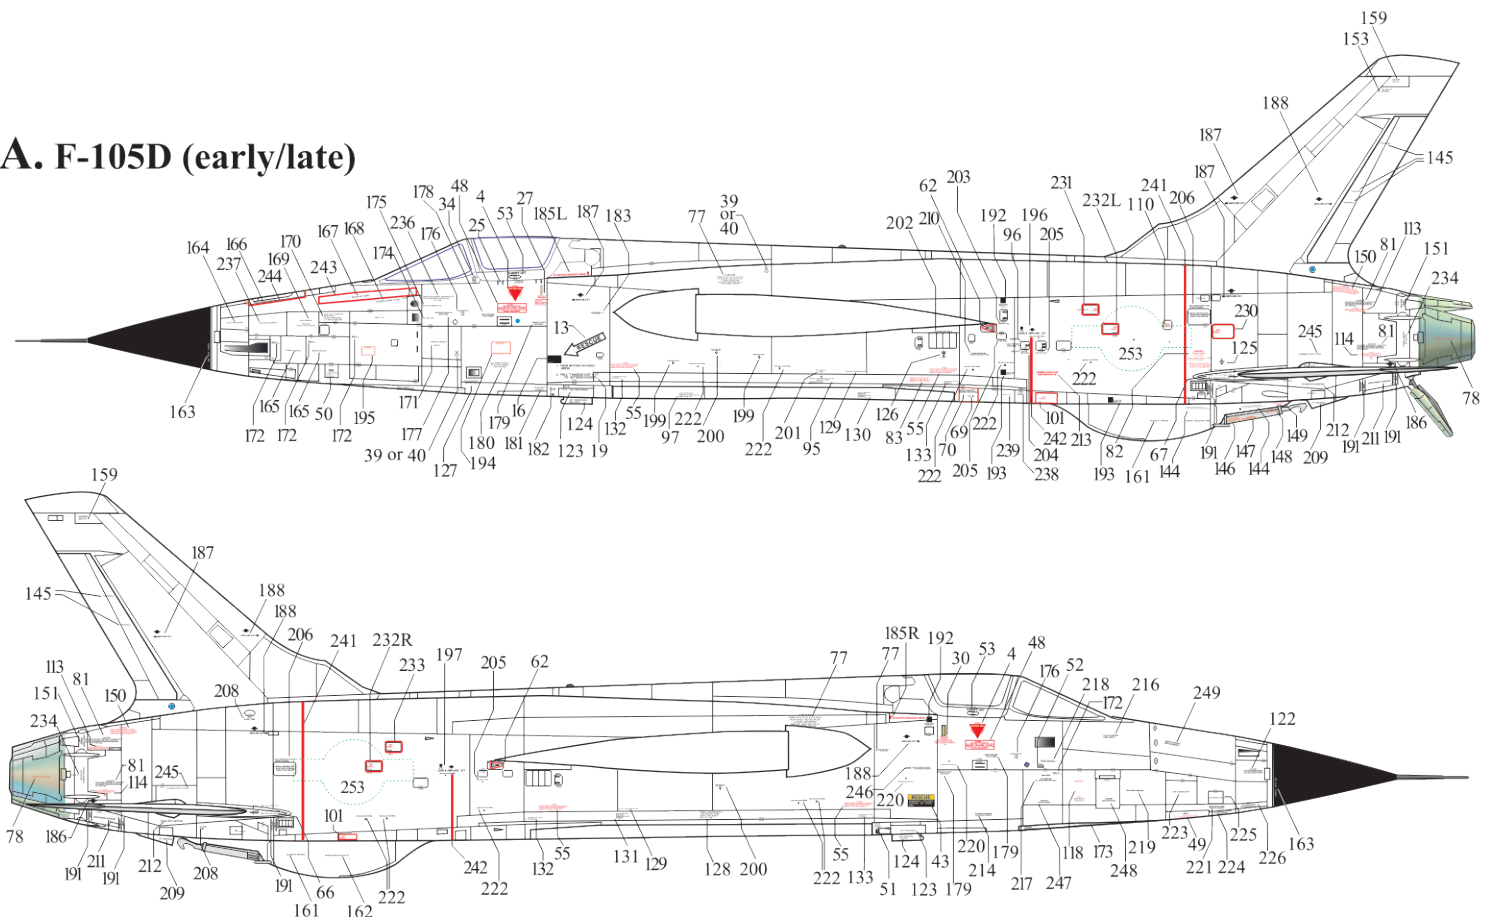

F-105D/G Thunderchief stencils

Download full guide
from www.uprise-decal.ru

UR72252

UR48252

UR32252

A. F-105D (early/late)

B. F-105D (late)

C. F-105G

INBOARD PYLON

Right Wing Side

Left Wing Side

253(A)/252(B,C)