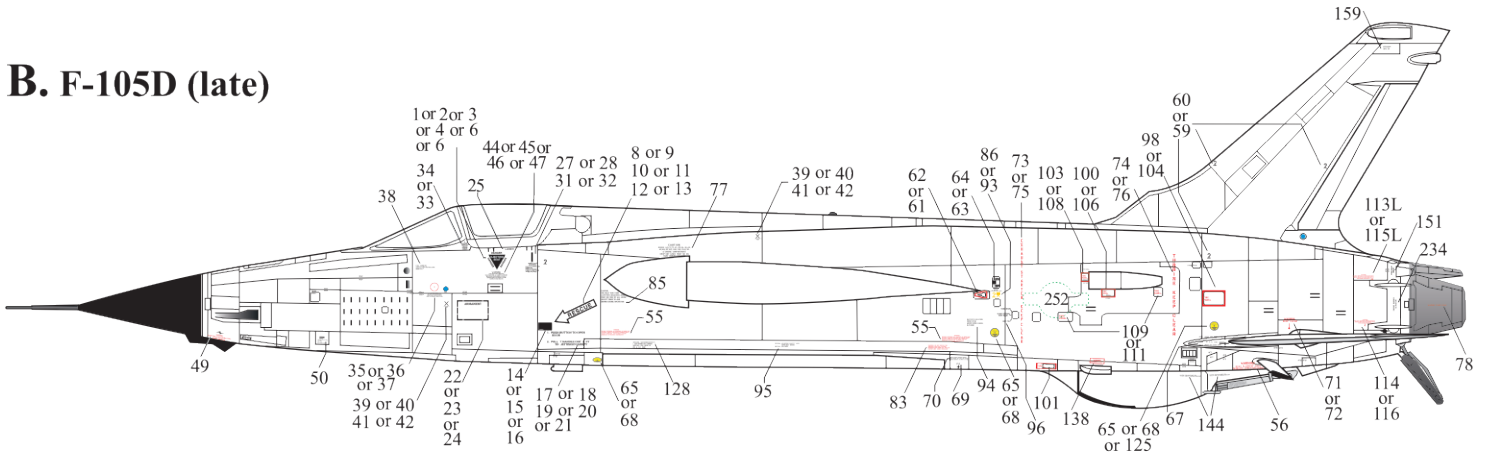

F-105D/G Thunderchief stencils

Download full guide
from www.uprise-decal.ru

UR72252

UR48252

UR32252

A. F-105D (early/late)

B. F-105D (late)

C. F-105G

INBOARD PYLON

Right Wing Side

Left Wing Side

253(A)/252(B,C)