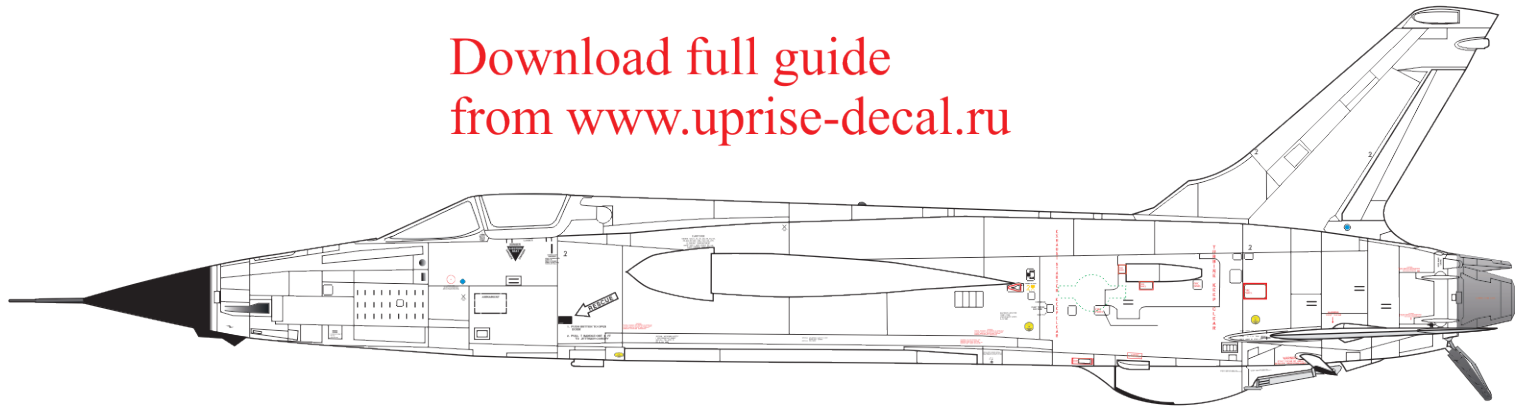

F-105D/G Thunderchief stencils

Download full guide
from www.uprise-decal.ru

UR72252

UR48252

UR32252

A. F-105D (early/late)

B. F-105D (late)

C. F-105G

INBOARD PYLON

Right Wing Side

Left Wing Side

253(A)/252(B,C)