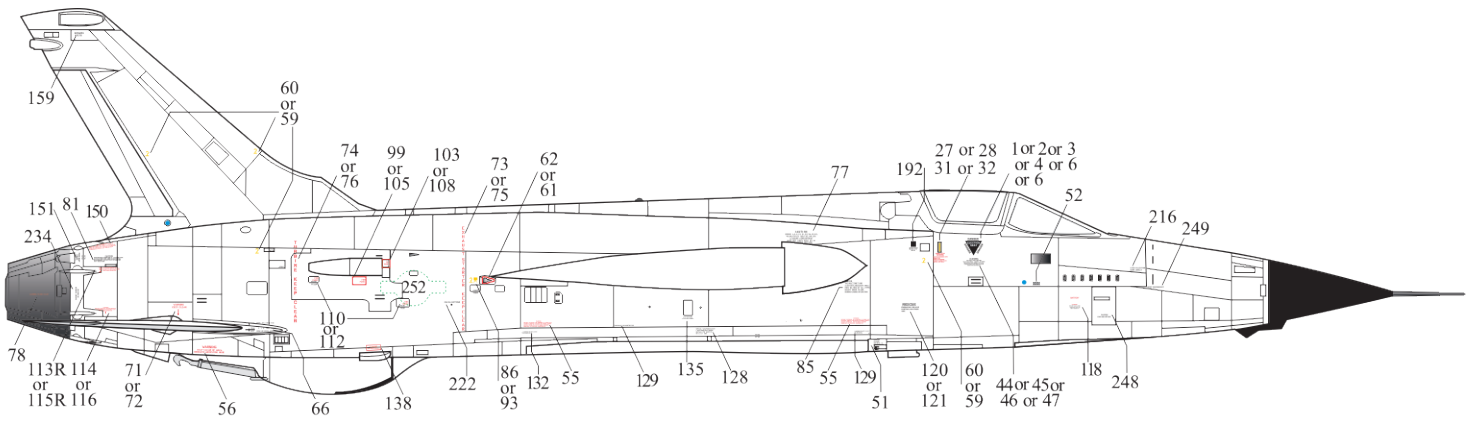

F-105D/G Thunderchief stencils

Download full guide
from www.uprise-decal.ru

UR72252

UR48252

UR32252

A. F-105D (early/late)

B. F-105D (late)

C. F-105G

INBOARD PYLON

Right Wing Side

Left Wing Side

253(A)/252(B,C)