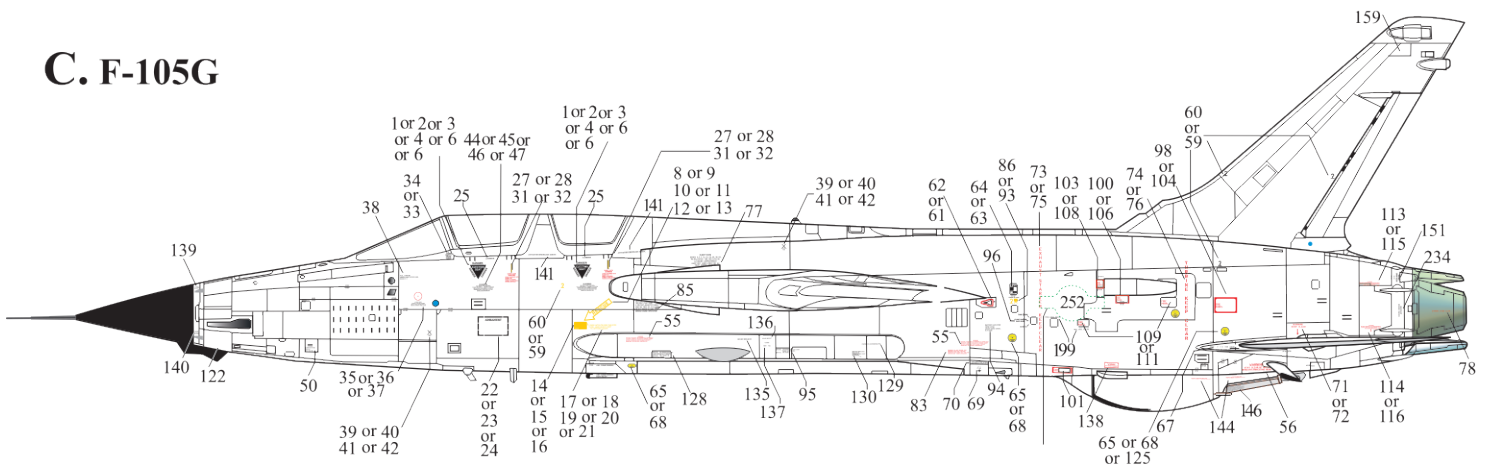

F-105D/G Thunderchief stencils

Download full guide
from www.uprise-decal.ru

UR72252

UR48252

UR32252

A. F-105D (early/late)

B. F-105D (late)

C. F-105G

INBOARD PYLON

Right Wing Side

Left Wing Side

253(A)/252(B,C)