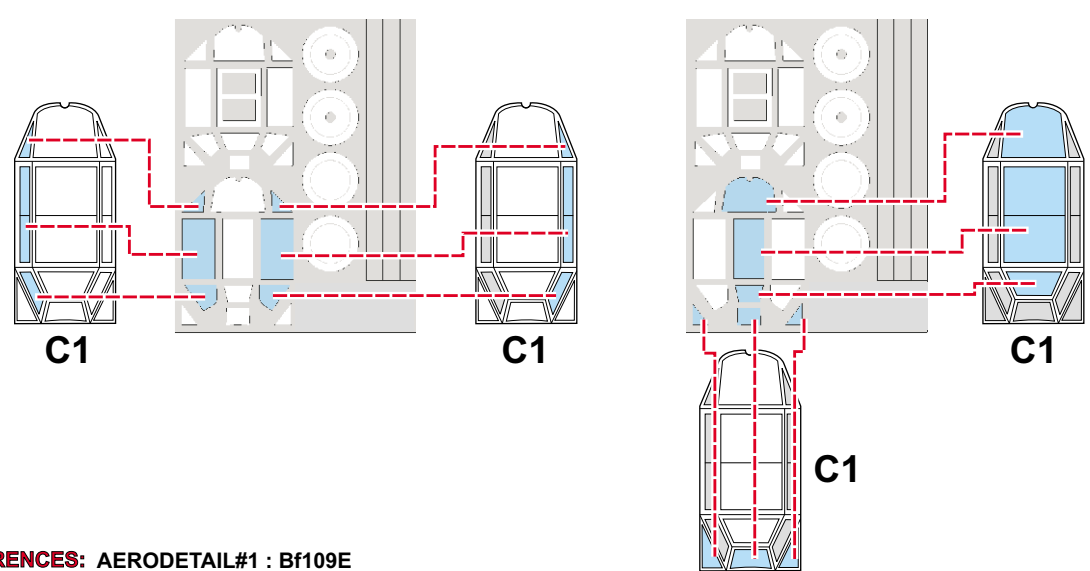

eduard
MASK

CX 021

Bf-109E

The die-cut mask for accurate canopy frame painting of the
Hasegawa 1/72 KIT

Bf-109E-3

Bf-109E-4

REFERENCES: AERODETAIL#1 : Bf109E