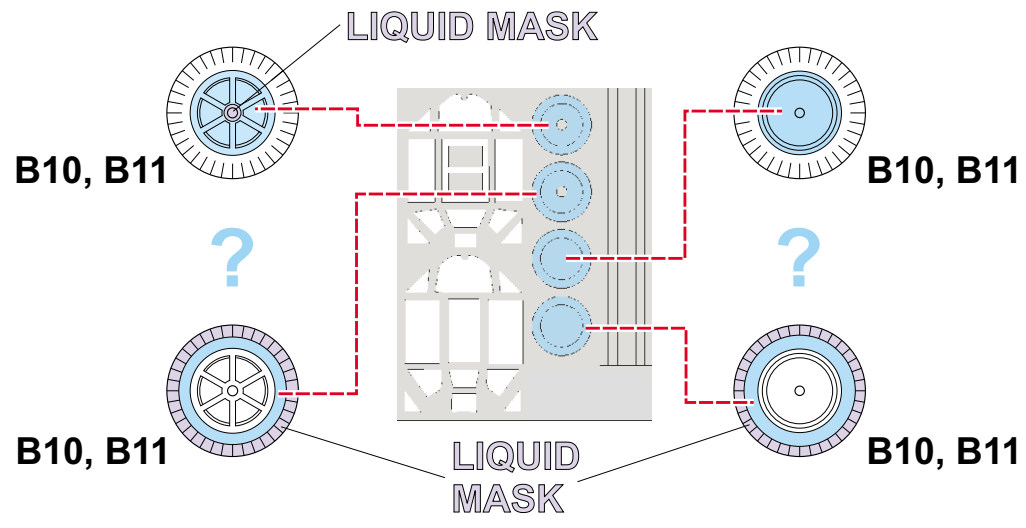

eduard
MASK

CX 021

Bf-109E

The die-cut mask for accurate canopy frame painting of the
Hasegawa 1/72 KIT

Bf-109E-3

Bf-109E-4

REFERENCES: AERODETAIL#1 : Bf109E