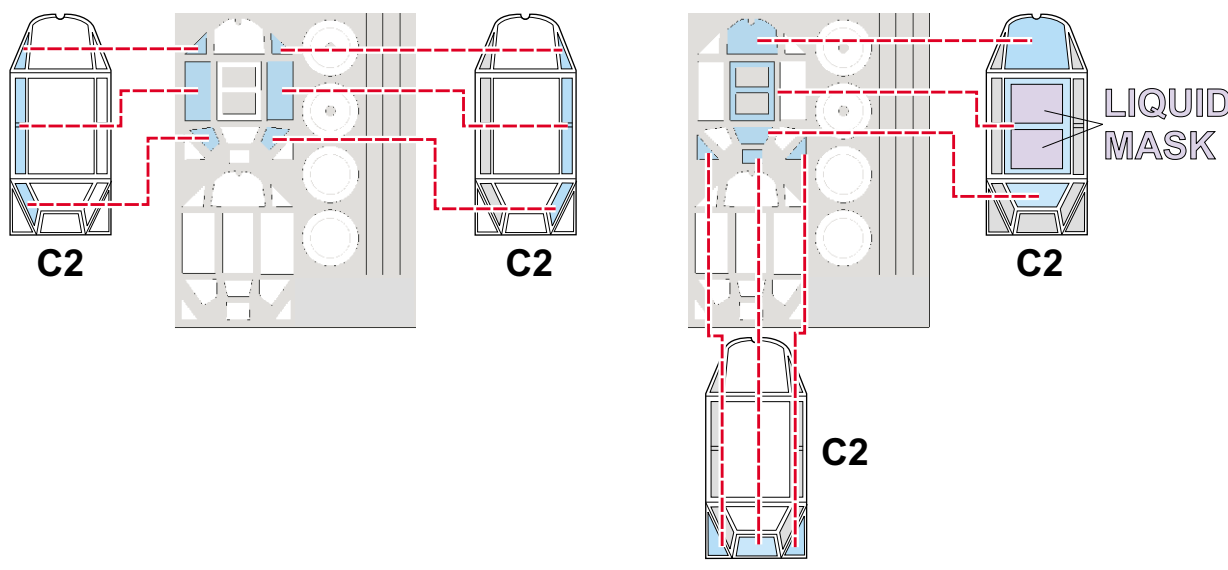

eduard
MASK

CX 021

Bf-109E

The die-cut mask for accurate canopy frame painting of the
Hasegawa 1/72 KIT

Bf-109E-3

Bf-109E-4

REFERENCES: AERODETAIL#1 : Bf109E