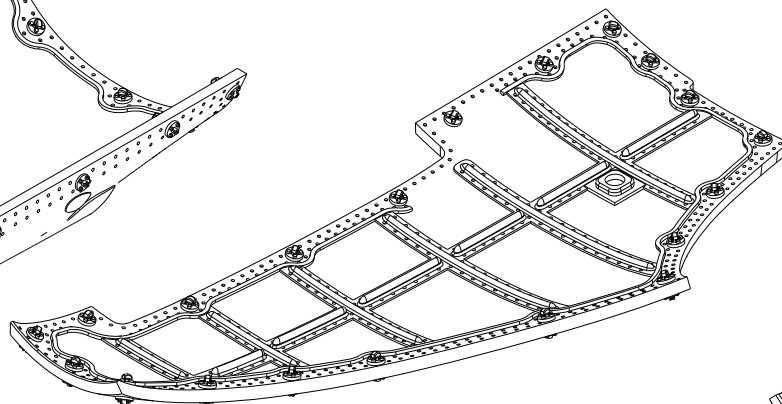

PLASTIC PROPELLER

COVERS

INNER SIDES - C 364
GRAY-GREEN

OUTER SIDES - CAMOUFLAGE COLOR

R67

R71

R70

R69