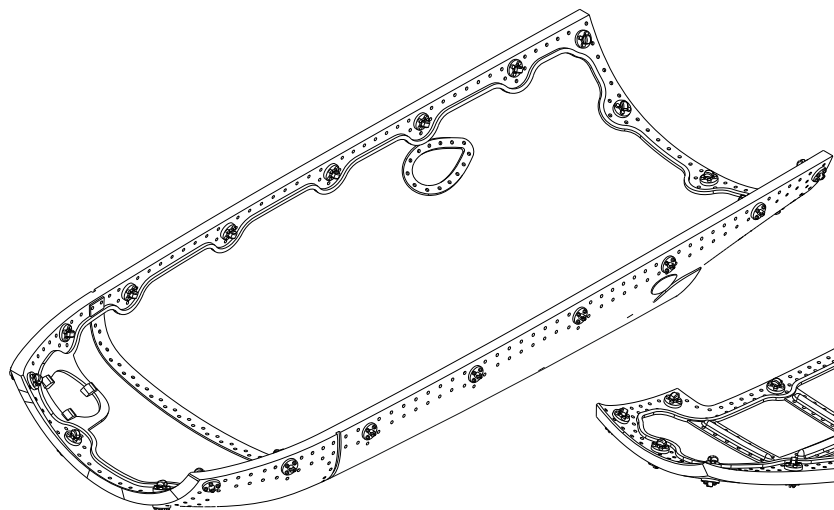

COVERS

INNER SIDES - C 364
GRAY-GREEN

OUTER SIDES - CAMOUFLAGE COLOR

R67