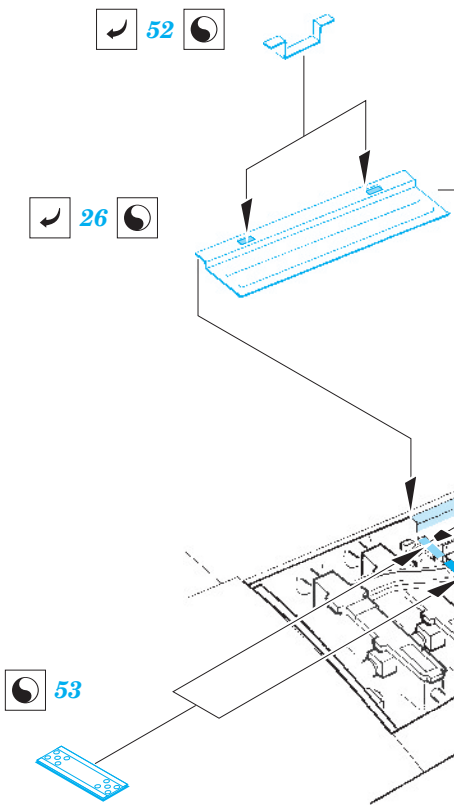

# P-51D gun bay early

eduard

32 732

1/32 scale detail set for TAMIYA kit • sada detailů pro model 1/32 TAMIYA

- ★ APPLY EXPRESS MASK AND PAINT BEFORE GLUING  
POUŽIT EXPRESS MASK NABARVIT PŘED SLEPENÍM
- ☉ SYMMETRICAL ASSEMBLY  
SYMETRICKÁ MONTÁŽ
- REMOVE  
ODSTRANIT
- ▨ GRIND  
OBROUSIT
- ⊘ DRILL HOLE  
VRTAT OTVOR
- ↪ BEND  
OHNOUT
- ⊕ OPTION  
VOLBA
- Ⓜ REPLACE  
NAHRADIT

ORIGINAL KIT PARTS  
PŮVODNÍ DÍLY STAVEBNICE
  PHOTO-ETCHED PARTS  
LEPTANÉ DÍLY
  PARTS TO BE REMOVED  
DÍLY K ODSTRANĚNÍ
  FILL  
TMELIT

*For further detail sets look for **eduard** 32 731 P-51 seatbelts (not included in this set)*

*For further detail sets look for **eduard** 32 302 P-51D exterior (not included in this set)*

*For further detail sets look for **eduard** 32 715 P-51D interior late ser.20-35 (not included in this set)*