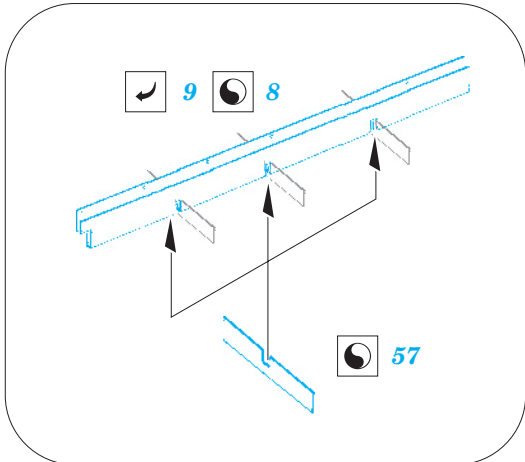

# P-51D gun bay early

eduard

32 732

1/32 scale detail set for TAMIYA kit • sada detailů pro model 1/32 TAMIYA

- ★ APPLY EXPRESS MASK AND PAINT BEFORE GLUING  
POUŽIT EXPRESS MASK NABARVIT PŘED SLEPENÍM
- ☉ SYMMETRICAL ASSEMBLY  
SYMETRICKÁ MONTÁŽ
- REMOVE  
ODSTRANIT
- ▨ GRIND  
OBROUSIT
- ⊘ DRILL HOLE  
VRTAT OTVOR
- ↪ BEND  
OHNOUT
- ⊕ OPTION  
VOLBA
- Ⓜ REPLACE  
NAHRADIT

ORIGINAL KIT PARTS  
PŮVODNÍ DÍLY STAVEBNICE
  PHOTO-ETCHED PARTS  
LEPTANÉ DÍLY
  PARTS TO BE REMOVED  
DÍLY K ODSTRANĚNÍ
  FILL  
TMELIT

*For further detail sets look for **eduard** 32 731 P-51 seatbelts (not included in this set)*

*For further detail sets look for **eduard** 32 302 P-51D exterior (not included in this set)*

*For further detail sets look for **eduard** 32 715 P-51D interior late ser.20-35 (not included in this set)*