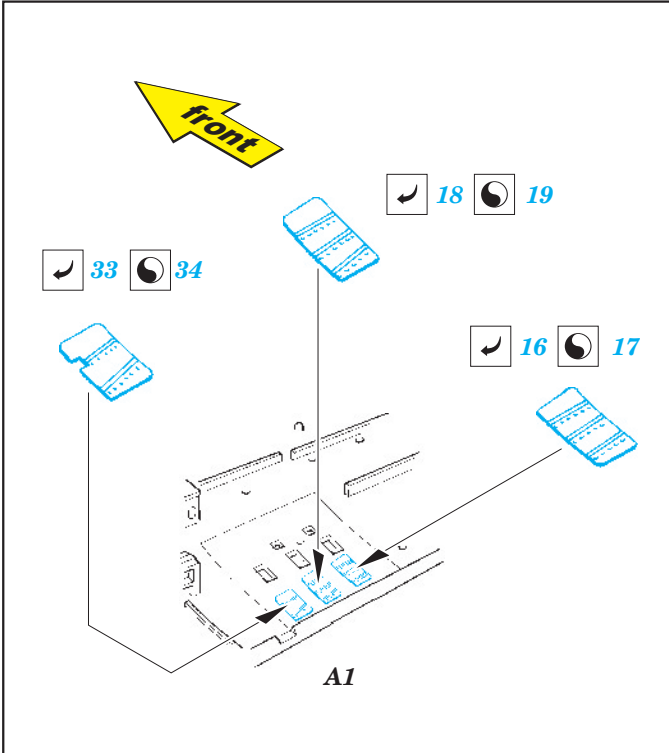

# P-51D gun bay early

eduard

32 732

1/32 scale detail set for TAMIYA kit • sada detailů pro model 1/32 TAMIYA

- ★ APPLY EXPRESS MASK AND PAINT BEFORE GLUING  
POUŽIT EXPRESS MASK NABARVIT PŘED SLEPENÍM
- ☉ SYMMETRICAL ASSEMBLY  
SYMETRICKÁ MONTÁŽ
- REMOVE  
ODSTRANIT
- ▨ GRIND  
OBROUSIT
- ⊘ DRILL HOLE  
VRTAT OTVOR
- ↪ BEND  
OHNOUT
- ⊕ OPTION  
VOLBA
- Ⓜ REPLACE  
NAHRADIT

ORIGINAL KIT PARTS  
PŮVODNÍ DÍLY STAVEBNICE
  PHOTO-ETCHED PARTS  
LEPTANÉ DÍLY
  PARTS TO BE REMOVED  
DÍLY K ODSTRANĚNÍ
  FILL  
TMELIT

*For further detail sets look for **eduard** 32 731 P-51 seatbelts (not included in this set)*

*For further detail sets look for **eduard** 32 302 P-51D exterior (not included in this set)*

*For further detail sets look for **eduard** 32 715 P-51D interior late ser.20-35 (not included in this set)*