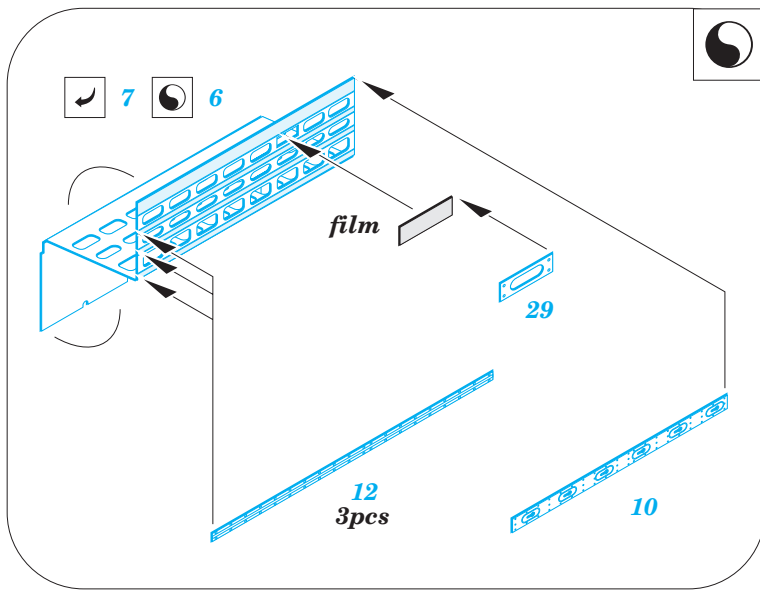

# P-51D gun bay early

eduard

32 732

1/32 scale detail set for TAMIYA kit • sada detailů pro model 1/32 TAMIYA

- ★ APPLY EXPRESS MASK AND PAINT BEFORE GLUING  
POUŽIT EXPRESS MASK NABARVIT PŘED SLEPENÍM
- ☉ SYMMETRICAL ASSEMBLY  
SYMETRICKÁ MONTÁŽ
- REMOVE  
ODSTRANIT
- ▨ GRIND  
OBROUSIT
- ⊘ DRILL HOLE  
VRTAT OTVOR
- ↪ BEND  
OHNOUT
- ⊕ OPTION  
VOLBA
- Ⓜ REPLACE  
NAHRADIT

ORIGINAL KIT PARTS  
PŮVODNÍ DÍLY STAVEBNICE
  PHOTO-ETCHED PARTS  
LEPTANÉ DÍLY
  PARTS TO BE REMOVED  
DÍLY K ODSTRANĚNÍ
  FILL  
TMELIT

*For further detail sets look for **eduard** 32 731 P-51 seatbelts (not included in this set)*

*For further detail sets look for **eduard** 32 302 P-51D exterior (not included in this set)*

*For further detail sets look for **eduard** 32 715 P-51D interior late ser.20-35 (not included in this set)*