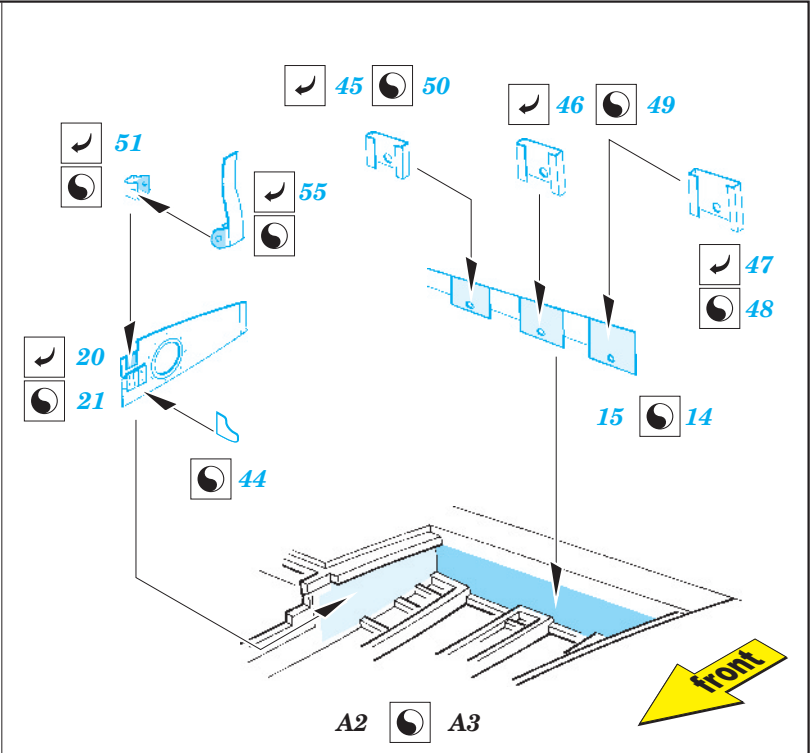

# P-51D gun bay early

eduard

32 732

1/32 scale detail set for TAMIYA kit • sada detailů pro model 1/32 TAMIYA

- ★ APPLY EXPRESS MASK AND PAINT BEFORE GLUING  
POUŽIT EXPRESS MASK NABARVIT PŘED SLEPENÍM
- ☉ SYMMETRICAL ASSEMBLY  
SYMETRICKÁ MONTÁŽ
- REMOVE  
ODSTRANIT
- ▨ GRIND  
OBROUSIT
- ⊘ DRILL HOLE  
VRTAT OTVOR
- ↪ BEND  
OHNOUT
- ⊕ OPTION  
VOLBA
- Ⓜ REPLACE  
NAHRADIT

ORIGINAL KIT PARTS  
PŮVODNÍ DÍLY STAVEBNICE
  PHOTO-ETCHED PARTS  
LEPTANÉ DÍLY
  PARTS TO BE REMOVED  
DÍLY K ODSTRANĚNÍ
  FILL  
TMELIT

*For further detail sets look for **eduard** 32 731 P-51 seatbelts (not included in this set)*

*For further detail sets look for **eduard** 32 302 P-51D exterior (not included in this set)*

*For further detail sets look for **eduard** 32 715 P-51D interior late ser.20-35 (not included in this set)*