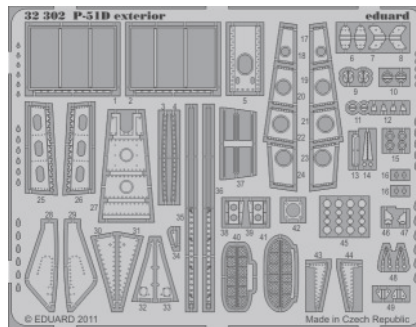

ORIGINAL KIT PARTS  
PŮVODNÍ DÍLY STAVEBNICE
  PHOTO-ETCHED PARTS  
LEPTANÉ DÍLY
  PARTS TO BE REMOVED  
DÍLY K ODSTRANĚNÍ
  FILL  
TMELIT

*For further detail sets look for **eduard** 32 731 P-51 seatbelts (not included in this set)*

*For further detail sets look for **eduard** 32 302 P-51D exterior (not included in this set)*

*For further detail sets look for **eduard** 32 715 P-51D interior late ser.20-35 (not included in this set)*