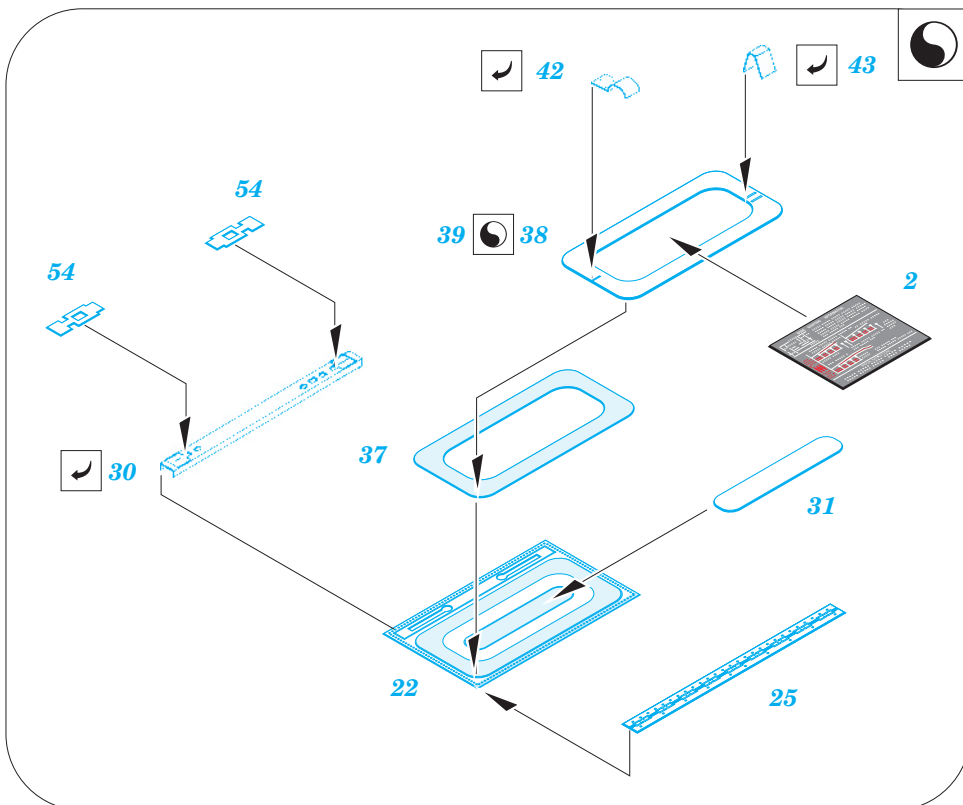

# P-51D gun bay early

eduard

32 732

1/32 scale detail set for TAMIYA kit • sada detailů pro model 1/32 TAMIYA

- ★ APPLY EXPRESS MASK AND PAINT BEFORE GLUING  
POUŽIT EXPRESS MASK NABARVIT PŘED SLEPENÍM
- ☉ SYMMETRICAL ASSEMBLY  
SYMETRICKÁ MONTÁŽ
- REMOVE  
ODSTRANIT
- ▨ GRIND  
OBROUSIT
- ⊘ DRILL HOLE  
VRTAT OTVOR
- ↪ BEND  
OHNOUT
- ⊕ OPTION  
VOLBA
- Ⓜ REPLACE  
NAHRADIT

ORIGINAL KIT PARTS  
PŮVODNÍ DÍLY STAVEBNICE
  PHOTO-ETCHED PARTS  
LEPTANÉ DÍLY
  PARTS TO BE REMOVED  
DÍLY K ODSTRANĚNÍ
  FILL  
TMELIT

*For further detail sets look for **eduard** 32 731 P-51 seatbelts (not included in this set)*

*For further detail sets look for **eduard** 32 302 P-51D exterior (not included in this set)*

*For further detail sets look for **eduard** 32 715 P-51D interior late ser.20-35 (not included in this set)*