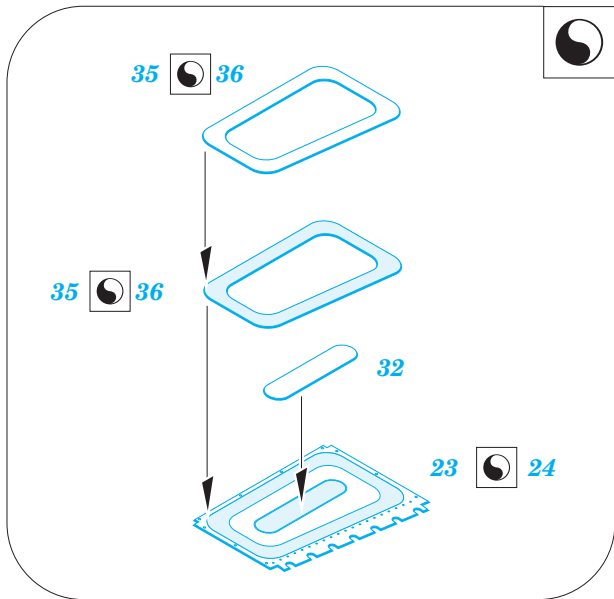

# P-51D gun bay early

eduard

32 732

1/32 scale detail set for TAMIYA kit • sada detailů pro model 1/32 TAMIYA

- ★ APPLY EXPRESS MASK AND PAINT BEFORE GLUING  
POUŽIT EXPRESS MASK NABARVIT PŘED SLEPENÍM
- ☉ SYMMETRICAL ASSEMBLY  
SYMETRICKÁ MONTÁŽ
- REMOVE  
ODSTRANIT
- ▨ GRIND  
OBROUSIT
- ⊘ DRILL HOLE  
VRTAT OTVOR
- ↪ BEND  
OHNOUT
- ⊕ OPTION  
VOLBA
- Ⓜ REPLACE  
NAHRADIT

ORIGINAL KIT PARTS  
PŮVODNÍ DÍLY STAVEBNICE
  PHOTO-ETCHED PARTS  
LEPTANÉ DÍLY
  PARTS TO BE REMOVED  
DÍLY K ODSTRANĚNÍ
  FILL  
TMELIT

*For further detail sets look for **eduard** 32 731 P-51 seatbelts (not included in this set)*

*For further detail sets look for **eduard** 32 302 P-51D exterior (not included in this set)*

*For further detail sets look for **eduard** 32 715 P-51D interior late ser.20-35 (not included in this set)*