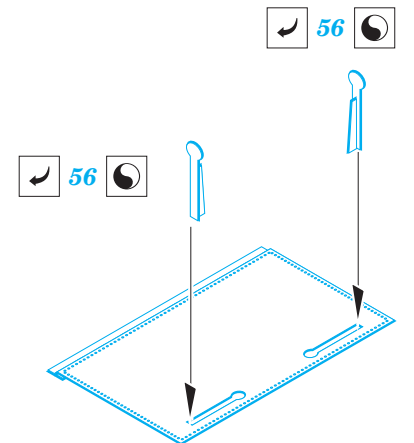

# P-51D gun bay early

eduard

32 732

1/32 scale detail set for TAMIYA kit • sada detailů pro model 1/32 TAMIYA

- ★ APPLY EXPRESS MASK AND PAINT BEFORE GLUING  
POUŽIT EXPRESS MASK NABARVIT PŘED SLEPENÍM
- ☉ SYMMETRICAL ASSEMBLY  
SYMETRICKÁ MONTÁŽ
- REMOVE  
ODSTRANIT
- ▨ GRIND  
OBROUSIT
- ⊘ DRILL HOLE  
VRTAT OTVOR
- ↪ BEND  
OHNOUT
- ⊕ OPTION  
VOLBA
- Ⓜ REPLACE  
NAHRADIT

ORIGINAL KIT PARTS  
PŮVODNÍ DÍLY STAVEBNICE
  PHOTO-ETCHED PARTS  
LEPTANÉ DÍLY
  PARTS TO BE REMOVED  
DÍLY K ODSTRANĚNÍ
  FILL  
TMELIT

*For further detail sets look for **eduard** 32 731 P-51 seatbelts (not included in this set)*

*For further detail sets look for **eduard** 32 302 P-51D exterior (not included in this set)*

*For further detail sets look for **eduard** 32 715 P-51D interior late ser.20-35 (not included in this set)*