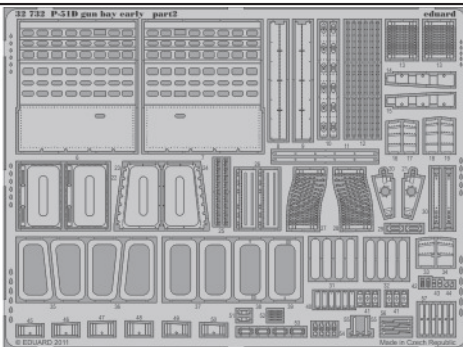

# P-51D gun bay early

eduard

32 732

1/32 scale detail set for TAMIYA kit • sada detailů pro model 1/32 TAMIYA

- ★ APPLY EXPRESS MASK AND PAINT BEFORE GLUING  
POUŽIT EXPRESS MASK NABARVIT PŘED SLEPENÍM
- ☉ SYMMETRICAL ASSEMBLY  
SYMETRICKÁ MONTÁŽ
- REMOVE  
ODSTRANIT
- ▨ GRIND  
OBROUSIT
- ⊘ DRILL HOLE  
VRTAT OTVOR
- ↪ BEND  
OHNOUT
- ⊕ OPTION  
VOLBA
- Ⓜ REPLACE  
NAHRADIT

ORIGINAL KIT PARTS  
PŮVODNÍ DÍLY STAVEBNICE
  PHOTO-ETCHED PARTS  
LEPTANÉ DÍLY
  PARTS TO BE REMOVED  
DÍLY K ODSTRANĚNÍ
  FILL  
TMELIT

*For further detail sets look for **eduard** 32 731 P-51 seatbelts (not included in this set)*

*For further detail sets look for **eduard** 32 302 P-51D exterior (not included in this set)*

*For further detail sets look for **eduard** 32 715 P-51D interior late ser.20-35 (not included in this set)*