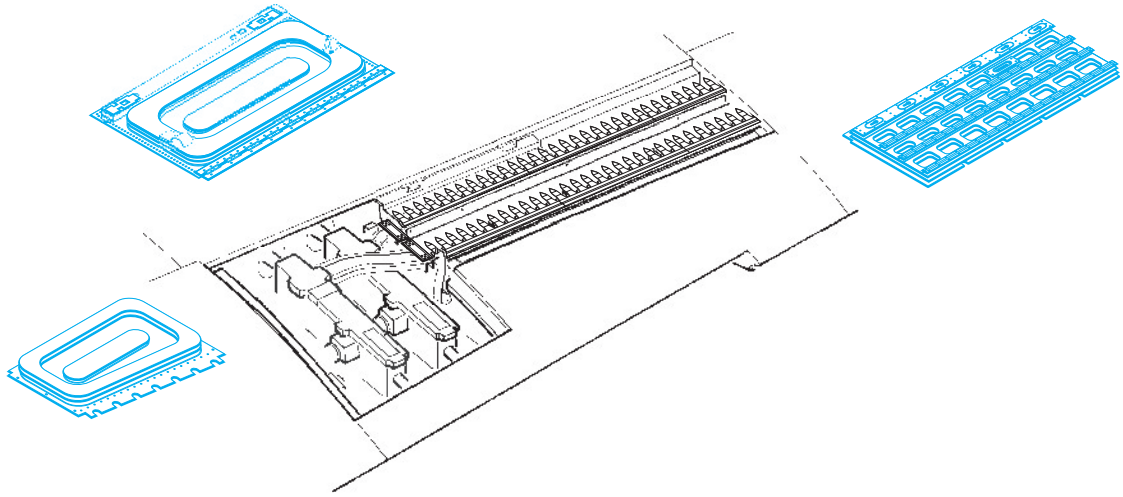

# P-51D gun bay early

eduard

32 732

1/32 scale detail set for TAMIYA kit • sada detailů pro model 1/32 TAMIYA

- ★ APPLY EXPRESS MASK AND PAINT BEFORE GLUING  
POUŽIT EXPRESS MASK NABARVIT PŘED SLEPENÍM
- ☉ SYMMETRICAL ASSEMBLY  
SYMETRICKÁ MONTÁŽ
- REMOVE  
ODSTRANIT
- ▨ GRIND  
OBROUSIT
- ⊘ DRILL HOLE  
VRTAT OTVOR
- ↪ BEND  
OHNOUT
- ⊕ OPTION  
VOLBA
- Ⓜ REPLACE  
NAHRADIT

ORIGINAL KIT PARTS  
PŮVODNÍ DÍLY STAVEBNICE
  PHOTO-ETCHED PARTS  
LEPTANÉ DÍLY
  PARTS TO BE REMOVED  
DÍLY K ODSTRANĚNÍ
  FILL  
TMELIT

*For further detail sets look for **eduard** 32 731 P-51 seatbelts (not included in this set)*

*For further detail sets look for **eduard** 32 302 P-51D exterior (not included in this set)*

*For further detail sets look for **eduard** 32 715 P-51D interior late ser.20-35 (not included in this set)*