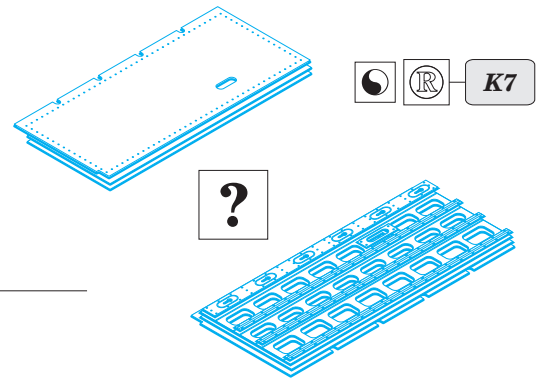

# P-51D gun bay early

eduard

32 732

1/32 scale detail set for TAMIYA kit • sada detailů pro model 1/32 TAMIYA

- ★ APPLY EXPRESS MASK AND PAINT BEFORE GLUING  
POUŽIT EXPRESS MASK NABARVIT PŘED SLEPENÍM
- ☉ SYMMETRICAL ASSEMBLY  
SYMETRICKÁ MONTÁŽ
- REMOVE  
ODSTRANIT
- ▨ GRIND  
OBROUSIT
- ⊘ DRILL HOLE  
VRTAT OTVOR
- ↪ BEND  
OHNOUT
- ⊕ OPTION  
VOLBA
- Ⓜ REPLACE  
NAHRADIT

ORIGINAL KIT PARTS  
PŮVODNÍ DÍLY STAVEBNICE
  PHOTO-ETCHED PARTS  
LEPTANÉ DÍLY
  PARTS TO BE REMOVED  
DÍLY K ODSTRANĚNÍ
  FILL  
TMELIT

*For further detail sets look for **eduard** 32 731 P-51 seatbelts (not included in this set)*

*For further detail sets look for **eduard** 32 302 P-51D exterior (not included in this set)*

*For further detail sets look for **eduard** 32 715 P-51D interior late ser.20-35 (not included in this set)*