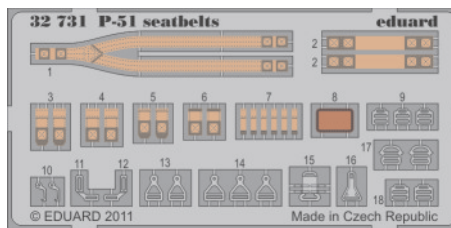

# P-51D gun bay early

eduard

32 732

1/32 scale detail set for TAMIYA kit • sada detailů pro model 1/32 TAMIYA

- ★ APPLY EXPRESS MASK AND PAINT BEFORE GLUING  
POUŽIT EXPRESS MASK NABARVIT PŘED SLEPENÍM
- ☉ SYMMETRICAL ASSEMBLY  
SYMETRICKÁ MONTÁŽ
- REMOVE  
ODSTRANIT
- ▨ GRIND  
OBROUSIT
- ⊘ DRILL HOLE  
VRTAT OTVOR
- ↪ BEND  
OHNOUT
- ⊕ OPTION  
VOLBA
- Ⓜ REPLACE  
NAHRADIT

ORIGINAL KIT PARTS  
PŮVODNÍ DÍLY STAVEBNICE
  PHOTO-ETCHED PARTS  
LEPTANÉ DÍLY
  PARTS TO BE REMOVED  
DÍLY K ODSTRANĚNÍ
  FILL  
TMELIT

*For further detail sets look for **eduard** 32 731 P-51 seatbelts (not included in this set)*

*For further detail sets look for **eduard** 32 302 P-51D exterior (not included in this set)*

*For further detail sets look for **eduard** 32 715 P-51D interior late ser.20-35 (not included in this set)*