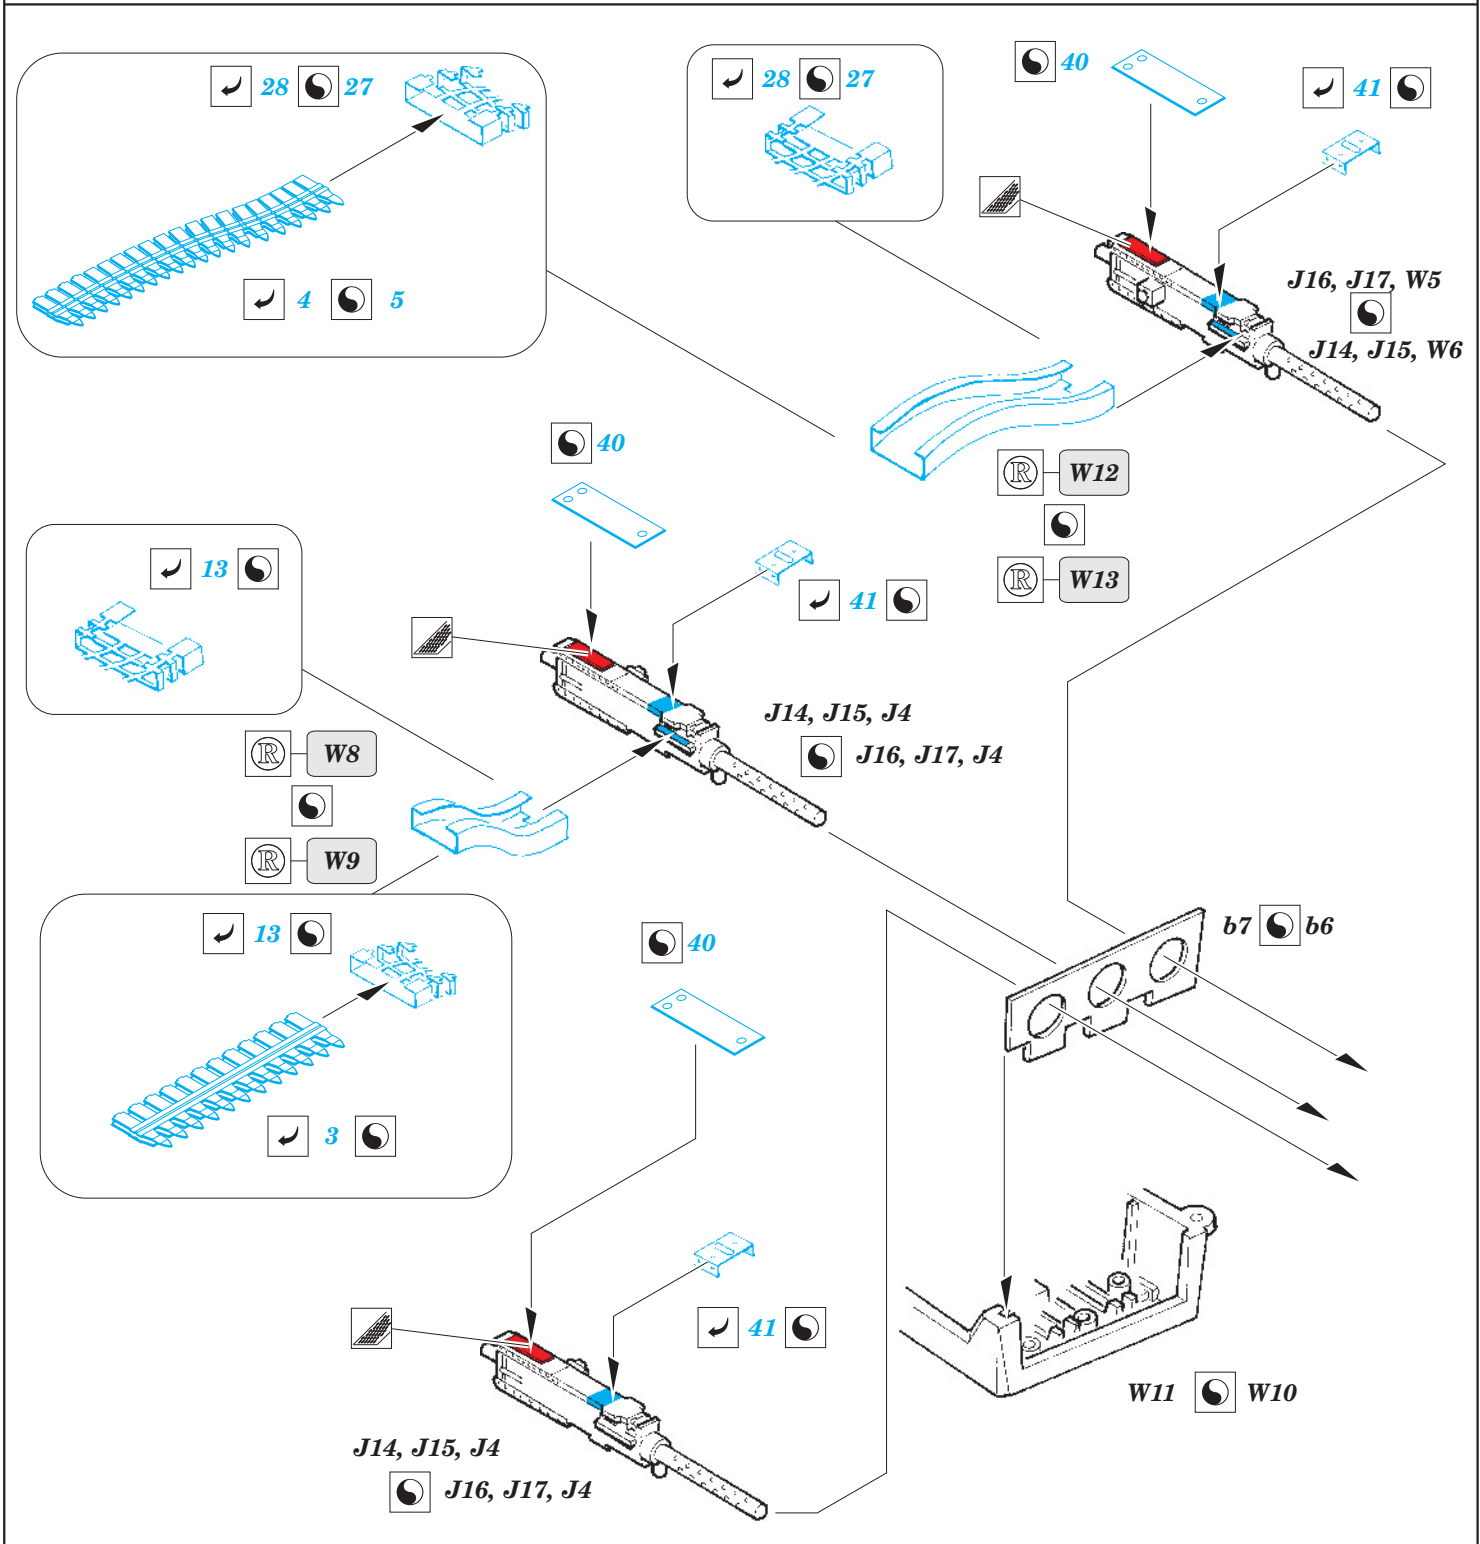

# P-51D gun bay early

eduard

32 732

1/32 scale detail set for TAMIYA kit • sada detailů pro model 1/32 TAMIYA

- ★ APPLY EXPRESS MASK AND PAINT BEFORE GLUING  
POUŽIT EXPRESS MASK NABARVIT PŘED SLEPENÍM
- ☉ SYMMETRICAL ASSEMBLY  
SYMETRICKÁ MONTÁŽ
- REMOVE  
ODSTRANIT
- ▨ GRIND  
OBROUSIT
- ⊘ DRILL HOLE  
VRTAT OTVOR
- ↪ BEND  
OHNOUT
- ⊕ OPTION  
VOLBA
- Ⓜ REPLACE  
NAHRADIT

ORIGINAL KIT PARTS  
PŮVODNÍ DÍLY STAVEBNICE
  PHOTO-ETCHED PARTS  
LEPTANÉ DÍLY
  PARTS TO BE REMOVED  
DÍLY K ODSTRANĚNÍ
  FILL  
TMELIT

*For further detail sets look for **eduard** 32 731 P-51 seatbelts (not included in this set)*

*For further detail sets look for **eduard** 32 302 P-51D exterior (not included in this set)*

*For further detail sets look for **eduard** 32 715 P-51D interior late ser.20-35 (not included in this set)*