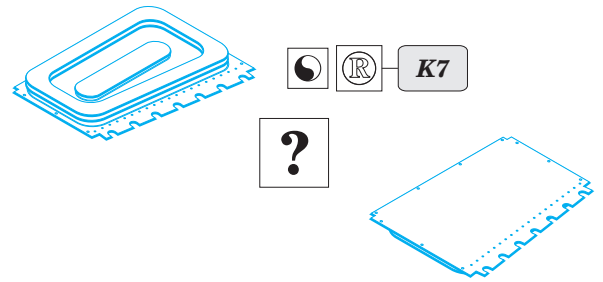

# P-51D gun bay early

eduard

32 732

1/32 scale detail set for TAMIYA kit • sada detailů pro model 1/32 TAMIYA

- ★ APPLY EXPRESS MASK AND PAINT BEFORE GLUING  
POUŽIT EXPRESS MASK NABARVIT PŘED SLEPENÍM
- ☉ SYMMETRICAL ASSEMBLY  
SYMETRICKÁ MONTÁŽ
- REMOVE  
ODSTRANIT
- ▨ GRIND  
OBROUSIT
- ⊘ DRILL HOLE  
VRTAT OTVOR
- ↪ BEND  
OHNOUT
- ⊕ OPTION  
VOLBA
- Ⓜ REPLACE  
NAHRADIT

ORIGINAL KIT PARTS  
PŮVODNÍ DÍLY STAVEBNICE
  PHOTO-ETCHED PARTS  
LEPTANÉ DÍLY
  PARTS TO BE REMOVED  
DÍLY K ODSTRANĚNÍ
  FILL  
TMELIT

*For further detail sets look for **eduard** 32 731 P-51 seatbelts (not included in this set)*

*For further detail sets look for **eduard** 32 302 P-51D exterior (not included in this set)*

*For further detail sets look for **eduard** 32 715 P-51D interior late ser.20-35 (not included in this set)*