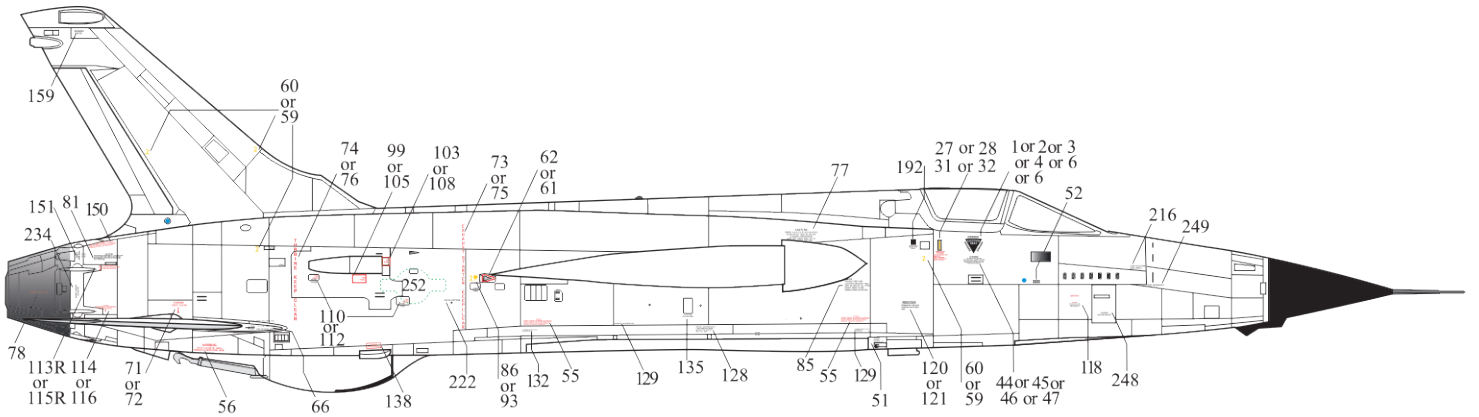

F-105D/F Thunderchief stencils

Download full guide
from www.uprise-decal.ru

UR72251

UR48251

UR32251

A. F-105D (early/late)

B. F-105D (late)

C. F-105G

INBOARD PYLON

Right Wing Side

Left Wing Side