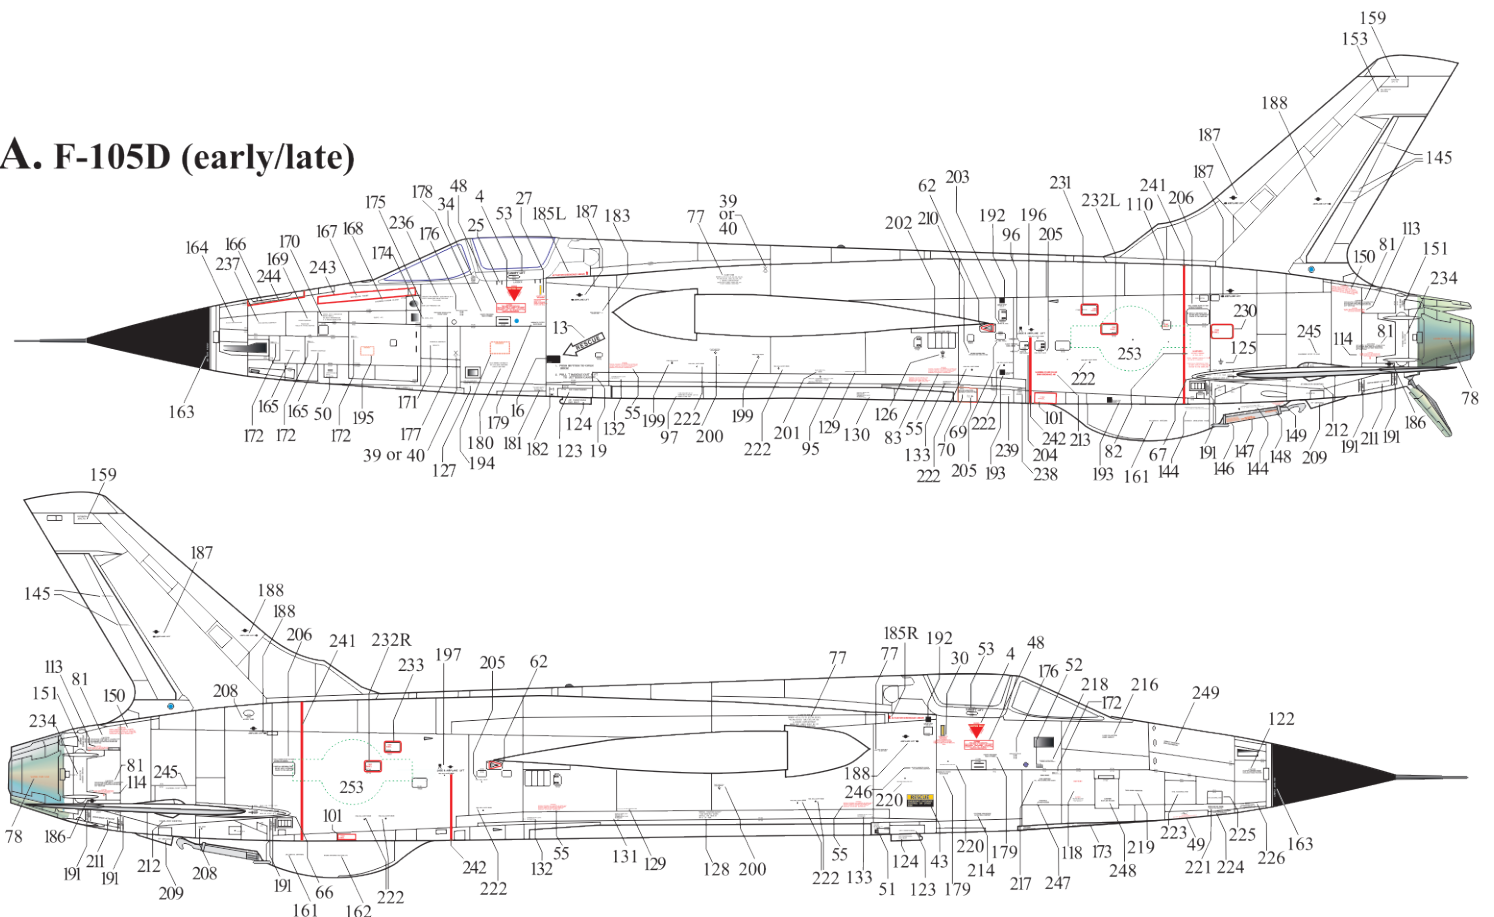

F-105D/F Thunderchief stencils

Download full guide
from www.uprise-decal.ru

UR72251

UR48251

UR32251

A. F-105D (early/late)

B. F-105D (late)

C. F-105G

INBOARD PYLON

Right Wing Side

Left Wing Side