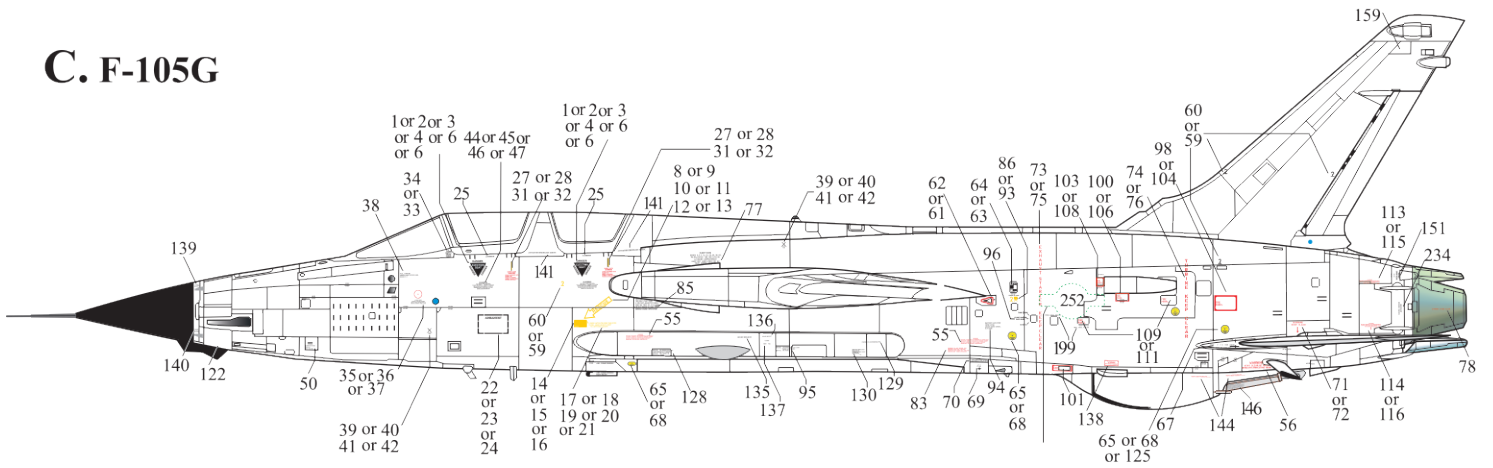

F-105D/F Thunderchief stencils

Download full guide
from www.uprise-decal.ru

UR72251

UR48251

UR32251

A. F-105D (early/late)

B. F-105D (late)

C. F-105G

INBOARD PYLON

Right Wing Side

Left Wing Side