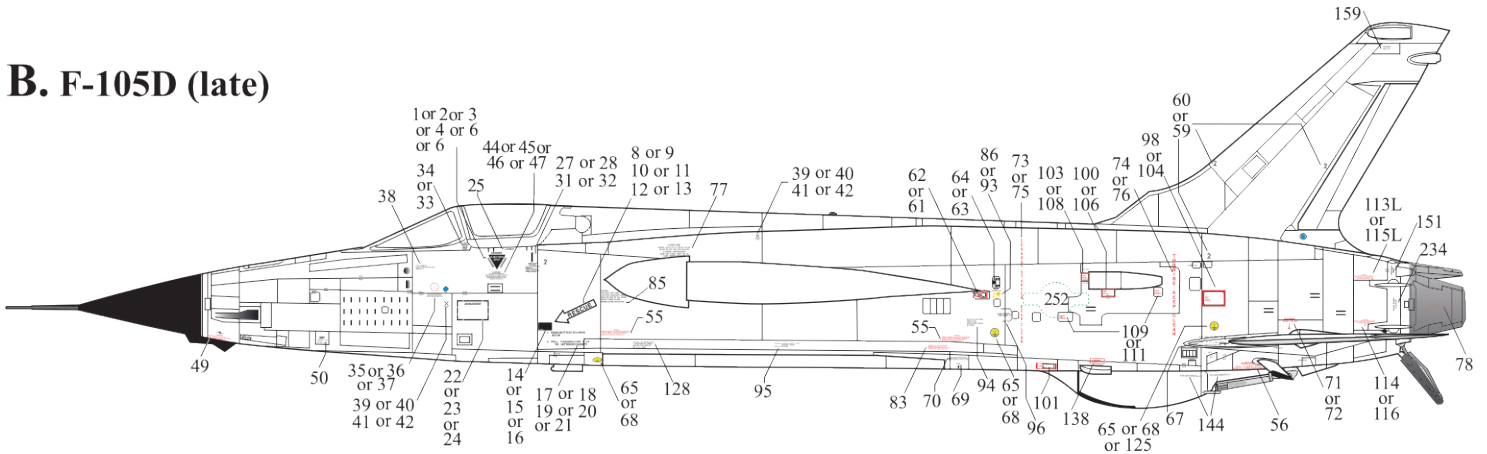

F-105D/F Thunderchief stencils

Download full guide
from www.uprise-decal.ru

UR72251

UR48251

UR32251

A. F-105D (early/late)

B. F-105D (late)

C. F-105G

INBOARD PYLON

Right Wing Side

Left Wing Side