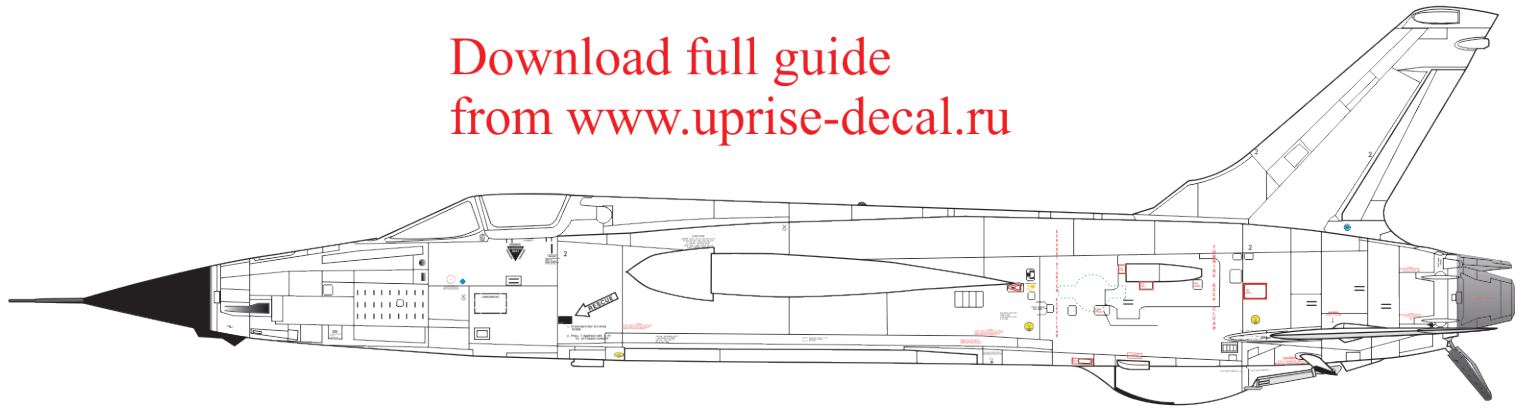

F-105D/F Thunderchief stencils

Download full guide
from www.uprise-decal.ru

UR72251

UR48251

UR32251

A. F-105D (early/late)

B. F-105D (late)

C. F-105G

INBOARD PYLON

Right Wing Side

Left Wing Side