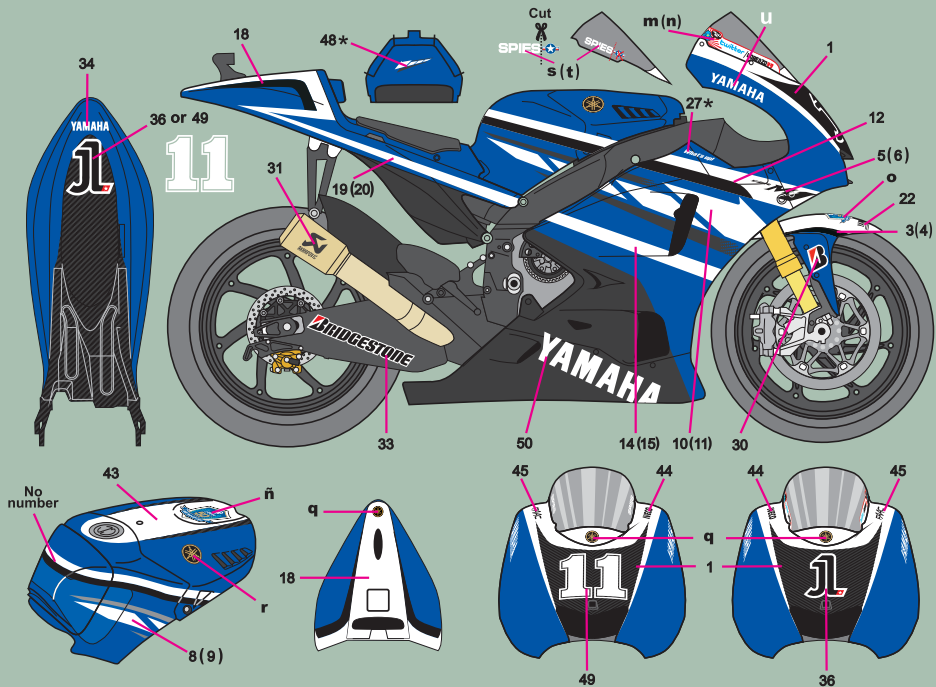

() show you the number of the decal to be applied on the opposite side.

PRINTED IN USA BY

WWW.NICOLECRONDECALS.COM.AR

© 2011 Nicolas Perez F.

LATE SEASON VERSION

11
24 or 23

* Only for Ben Spies.

() show you the number of the decal to be applied on the opposite side.

PRESENTATION VERSION

* Only for Ben Spies.

() show you the number of the decal to be applied on the opposite side.

PRE SEASON TEST VERSION

* Only for Ben Spies.

() show you the number of the decal to be applied on the opposite side.