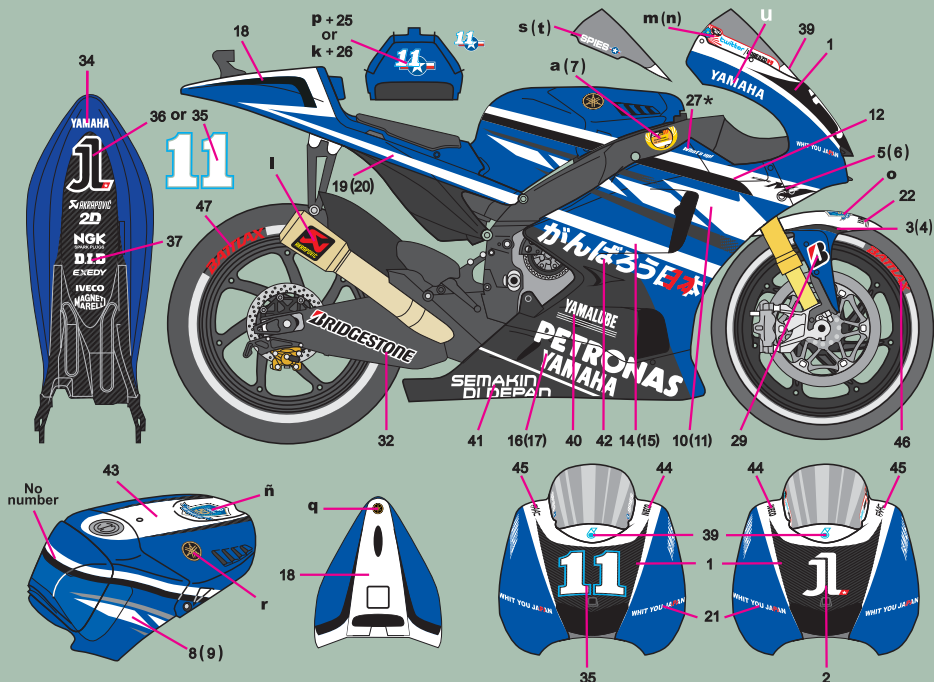

NICOLECRON DECALS®

1/12 YAMAHA YZR-M1 2011 SEASON LORENZO/SPIES

For Tamiya YAMAHA YZR-M1 2009 KIT.

NLD-063

EARLY / MID SEASON VERSION

111 #11
24 or 23

* Only for Ben Spies.

Made in Argentina

() show you the number of the decal to be applied on the opposite side.

PRINTED IN USA BY

WWW.NICOLECRONDECALS.COM.AR

© 2011 Nicolas Perez F.

LATE SEASON VERSION

11
24 or 23

* Only for Ben Spies.

() show you the number of the decal to be applied on the opposite side.

PRESENTATION VERSION

* Only for Ben Spies.

() show you the number of the decal to be applied on the opposite side.

PRE SEASON TEST VERSION

* Only for Ben Spies.

() show you the number of the decal to be applied on the opposite side.