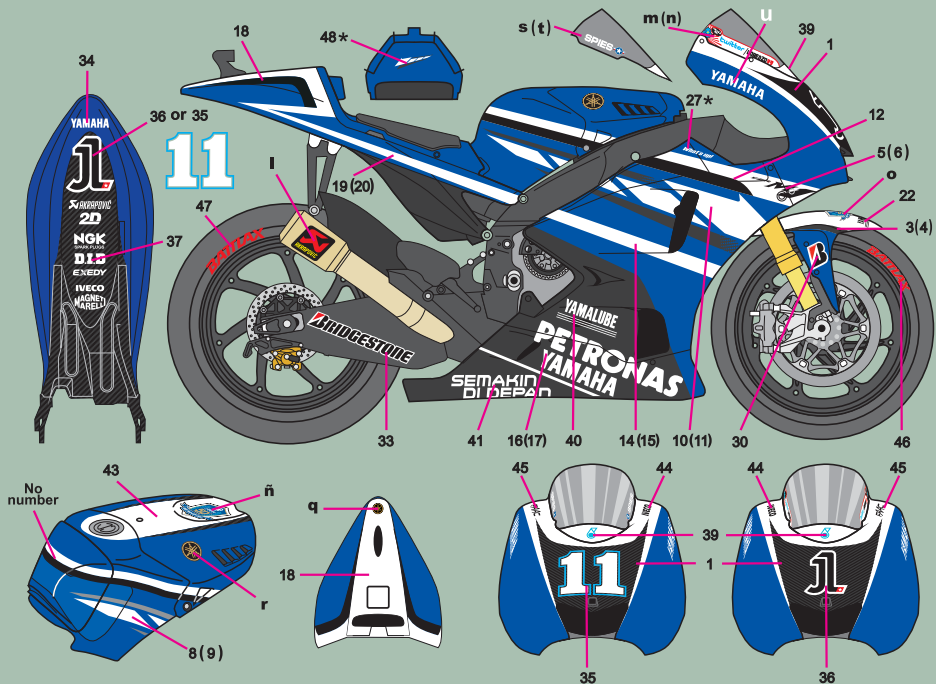

() show you the number of the decal to be applied on the opposite side.

PRINTED IN USA BY

WWW.NICOLECRONDECALS.COM.AR

© 2011 Nicolas Perez F.

LATE SEASON VERSION

11
24 or 23

* Only for Ben Spies.

() show you the number of the decal to be applied on the opposite side.

PRESENTATION VERSION

* Only for Ben Spies.

() show you the number of the decal to be applied on the opposite side.

PRE SEASON TEST VERSION

* Only for Ben Spies.

() show you the number of the decal to be applied on the opposite side.