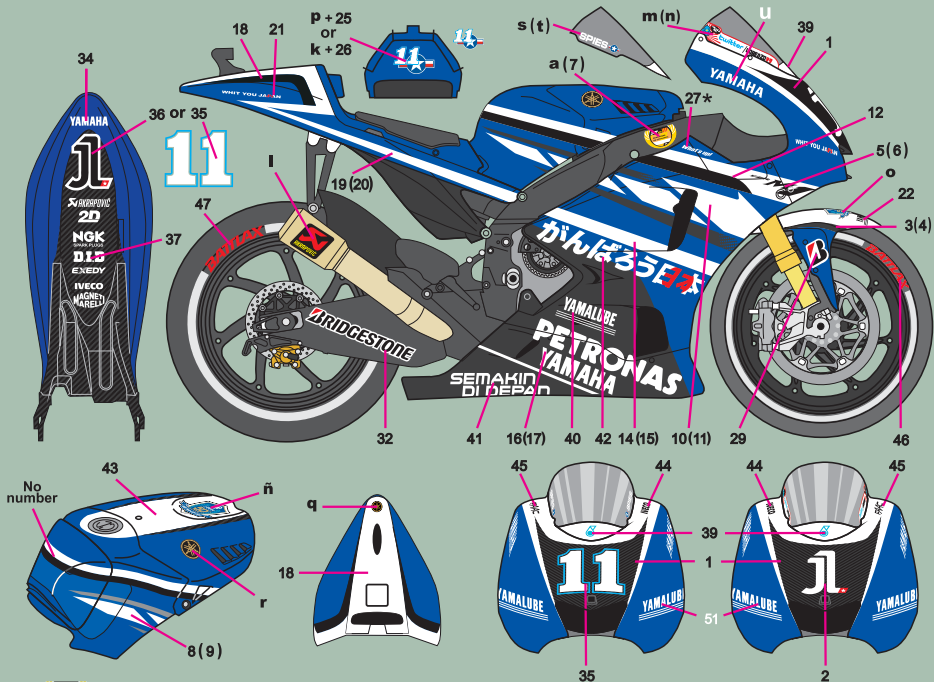

() show you the number of the decal to be applied on the opposite side.

PRINTED IN USA BY

WWW.NICOLECRONDECALS.COM.AR

© 2011 Nicolas Perez F.

LATE SEASON VERSION

11
24 or 23

* Only for Ben Spies.

() show you the number of the decal to be applied on the opposite side.

PRESENTATION VERSION

* Only for Ben Spies.

() show you the number of the decal to be applied on the opposite side.

PRE SEASON TEST VERSION

* Only for Ben Spies.

() show you the number of the decal to be applied on the opposite side.